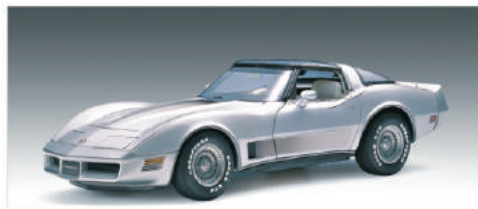

71201 CHEVROLET CORVETTE 1982 COLLECTOR EDITION (SILVER)