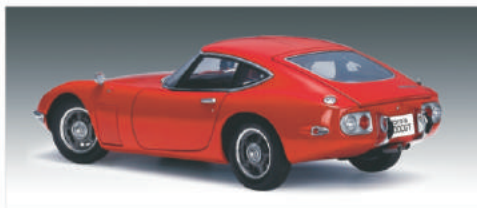

78746 TOYOTA 2000 GT COUPE (UPGRADED)(RED)