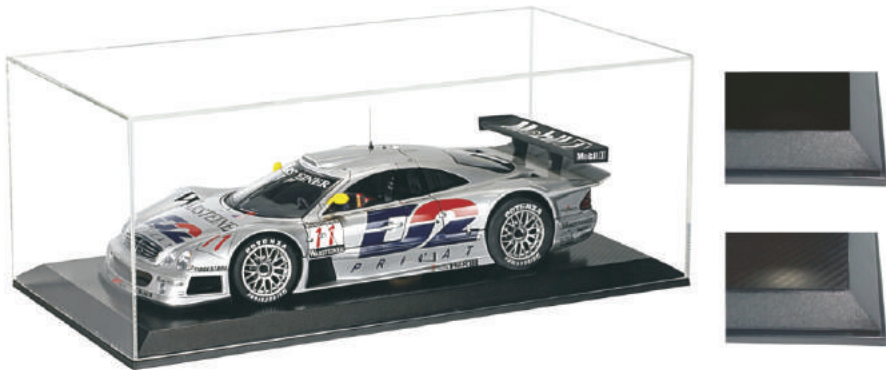

90011 1/12 ACRYLIC CLEAR COVER & PLASTIC BASE PLATE SET
90012 CARBON FIBER LOOK BASE PLATE SET
(49.0X25.5X19.2CM)