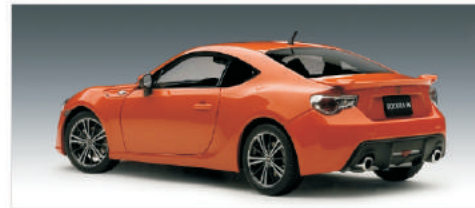

78771 TOYOTA 86 GT "LIMITED" (ASIAN VERSION/RHD)(ORANGE METALLIC)