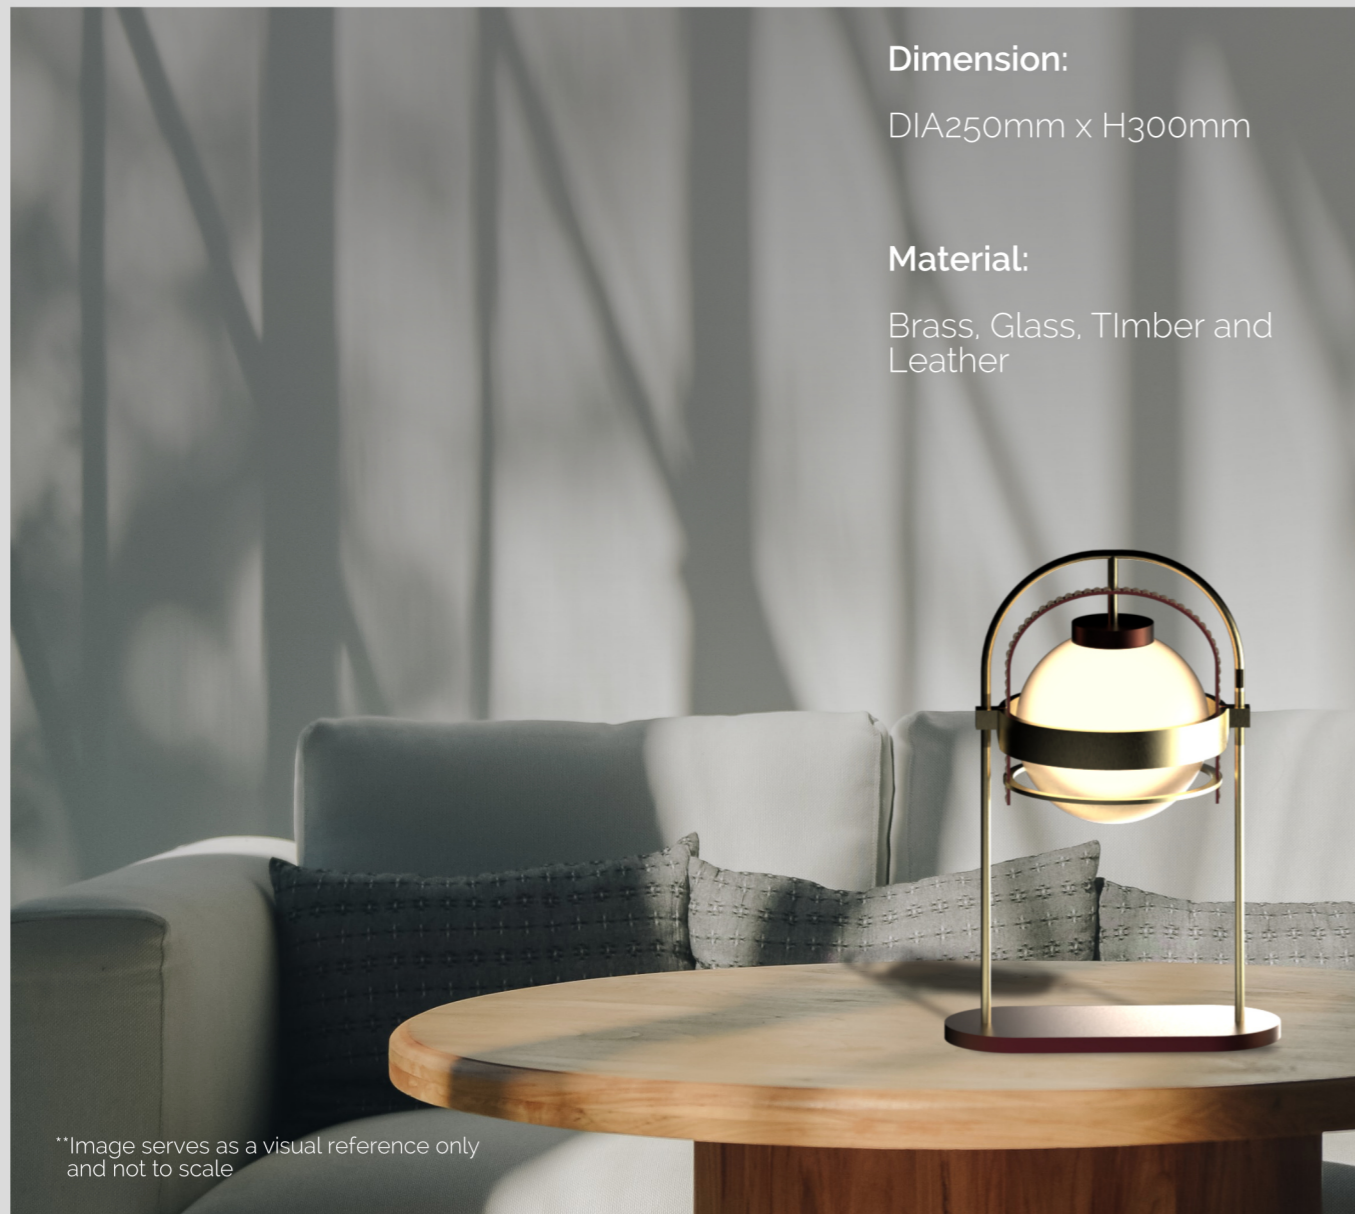

ESFERAS TABLE LAMP

Dimension:

DIA250mm x H300mm

Material:

Brass, Glass, Timber and
Leather

**Image serves as a visual reference only
and not to scale

LUXURY EDITION

The Esferas Series is a vintage yet contemporary design that is sure to brighten up any space. With its unique design, the Esferas Lamps are perfect for adding a touch of personality to any room. The lamp is made of high-quality materials and is available in a variety of colors.

The Esferas Series Lamp features vintage leather, giving it a luxurious and classic look. The brass material used in the lamp add a modern touch, making it the perfect addition to any home.

Stephanie Ng Design (M) Sdn Bhd | 002298802-V

Address | 83, Jalan Telawi, Bangsar Baru, 59100, Kuala Lumpur, Malaysia

Email | hello@stephaniengdesign.com

Office | +6012 293 9497