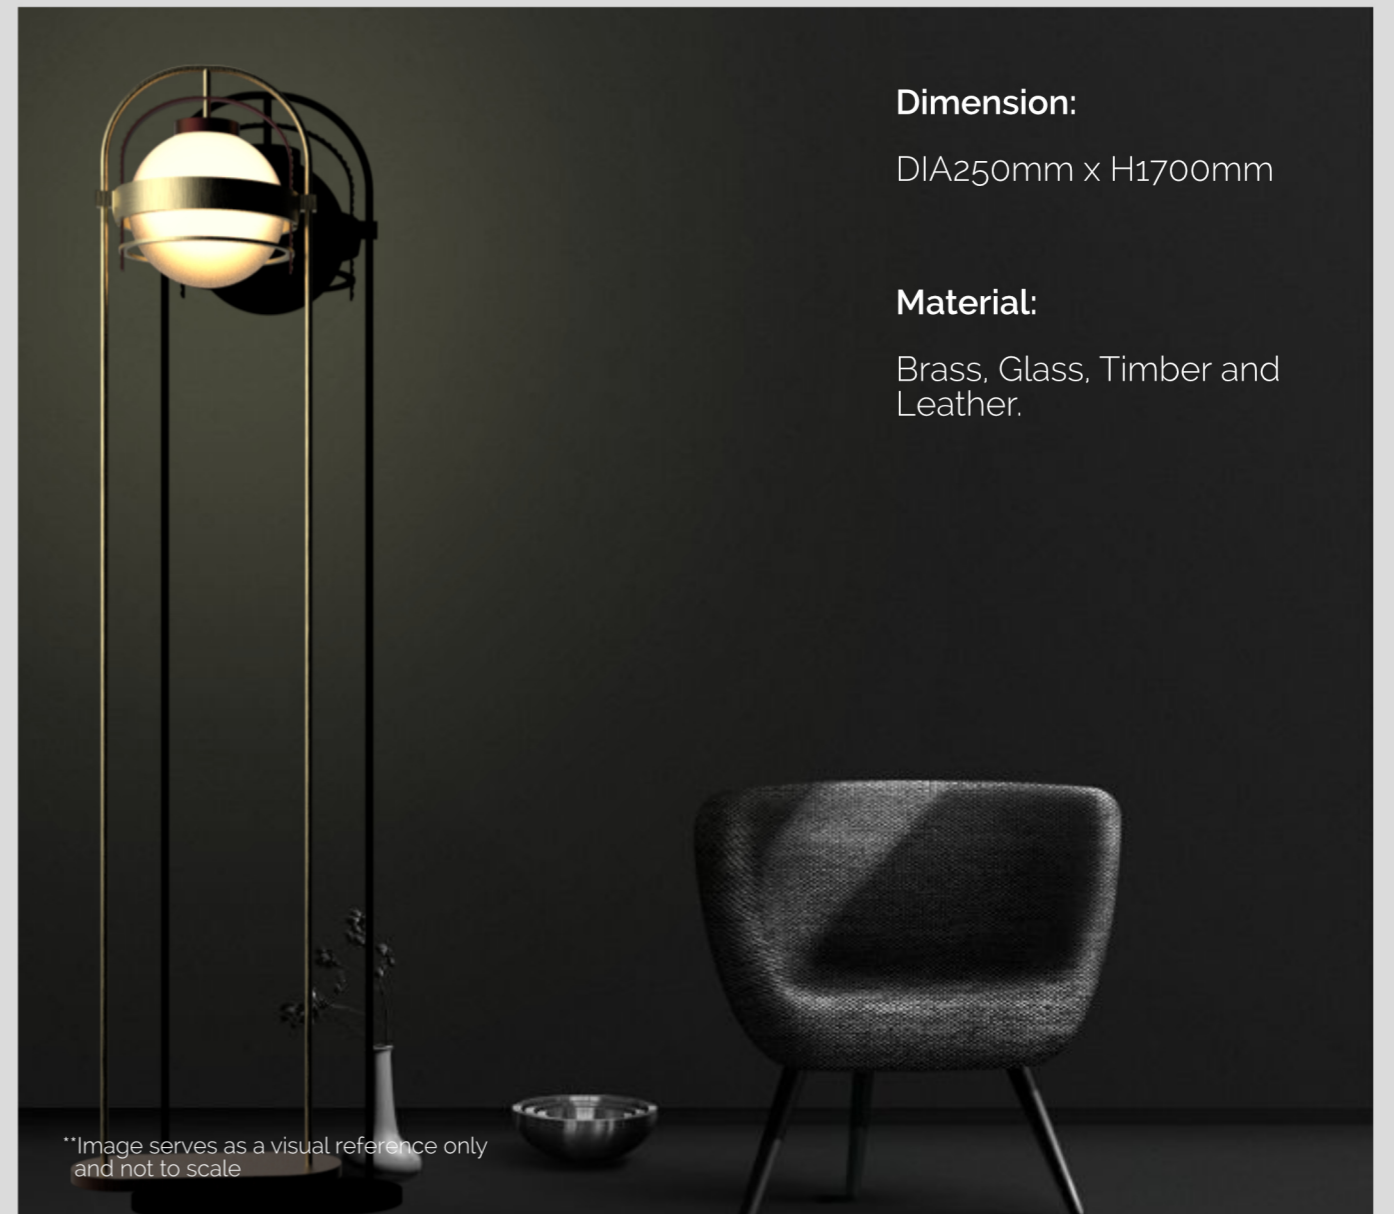

ESFERAS FLOOR LAMP

LUXURY EDITION

The Esferas Series is a vintage yet contemporary design that is sure to brighten up any space. With its unique design, the Esferas Lamps are perfect for adding a touch of personality to any room. The lamp is made of high-quality materials and is available in a variety of colors.

The Esferas Series Lamp features vintage leather, giving it a luxurious and classic look. The brass material used in the lamp add a modern touch, making it the perfect addition to any home.