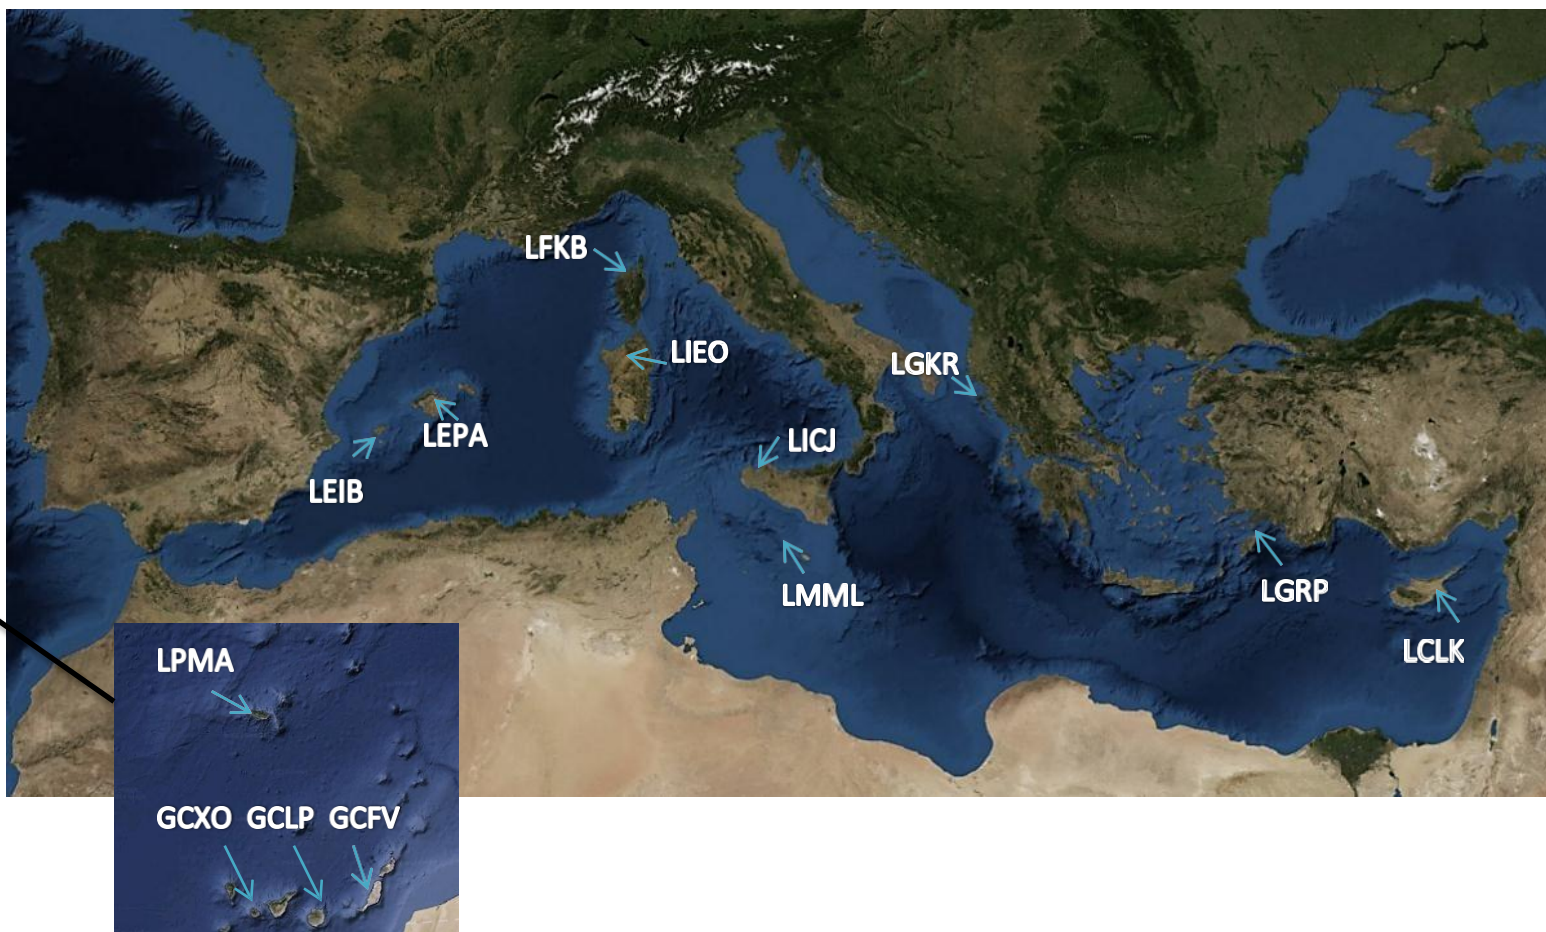

28/8, **DEP:** LCLK- Larnaca, Cyprus

DES: LGKR- Kerkira (Corfu), Greece

LGRP- Rodos (Rhodes), Greece

FLIGHT PLAN: LCLK SID LUBES UM978 AMONO UL995 IRBAX STAR LGRP

LCLK SID LUBES UM978 AMONO UL995 VARDI STAR LGKR

TOUR MAP

VATEUD EVENTS DEPARTMENT

**WISH YOU A GREAT SUMMER
CAPTAINS!**