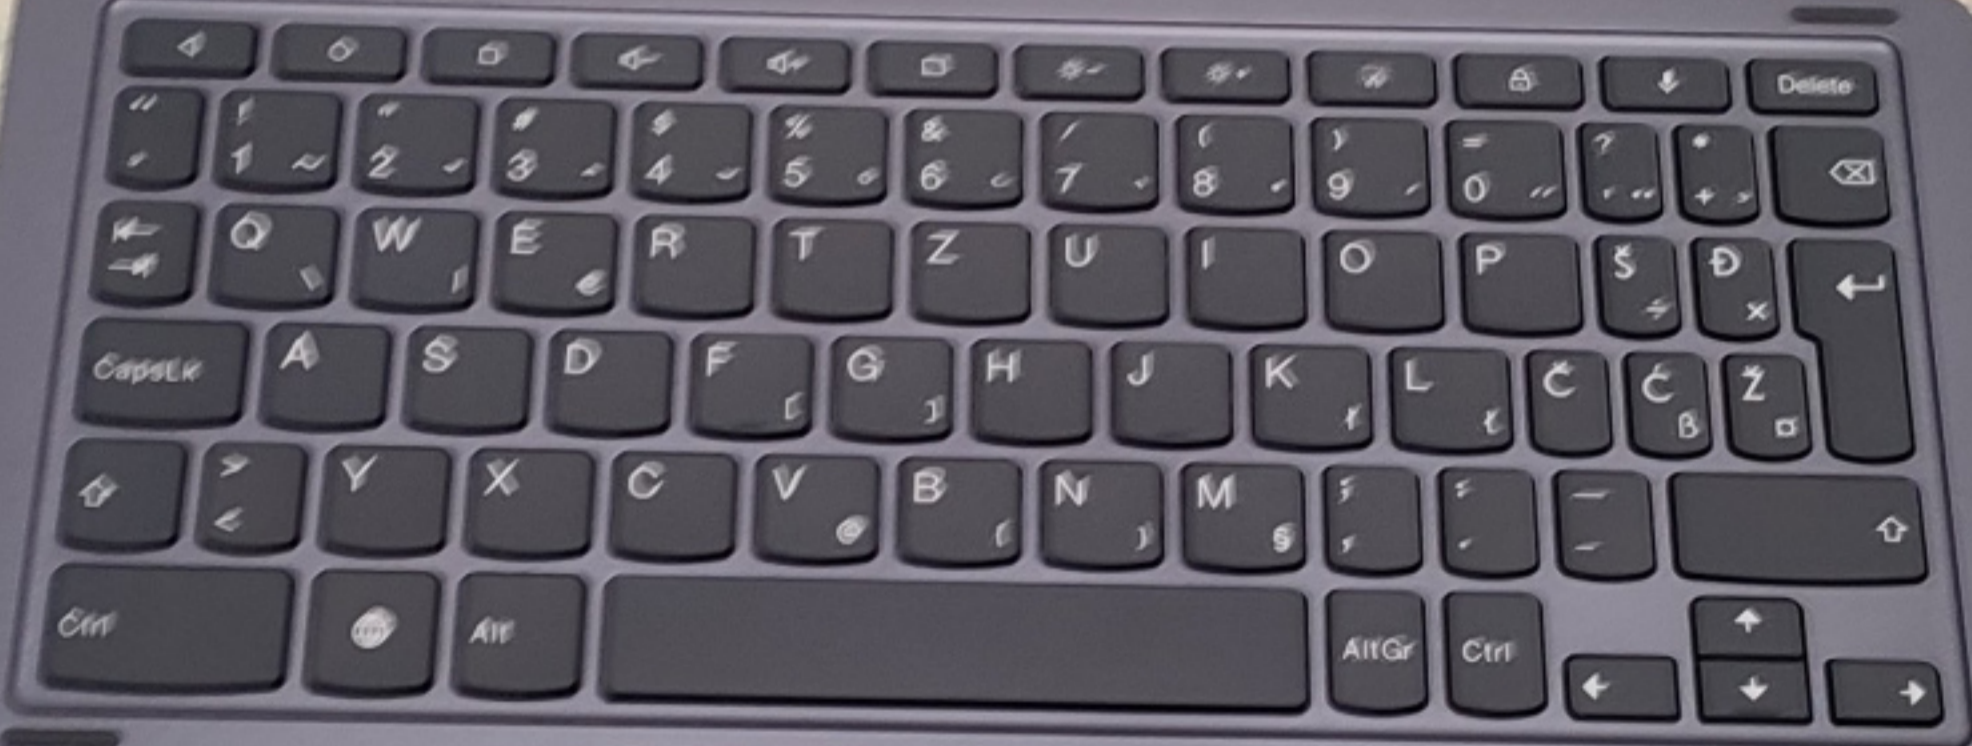

4G LTE card

10:26

Mon, Jan 10

Lenovo