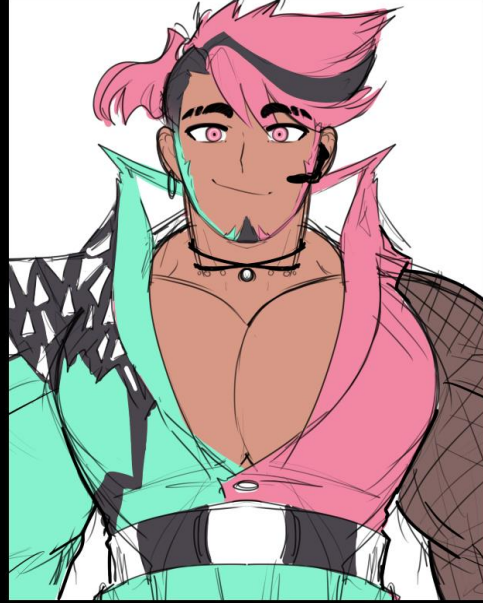

# COMMISSION CHART

**Meloewe**

**Digital illustrator**

**(TW: Gore)**

# Half-body examples

# Full-body examples

# Danganronpa style

**Poses – 40€ each**

**Arms variant - 10€ each**

**Expression - 2€ each**