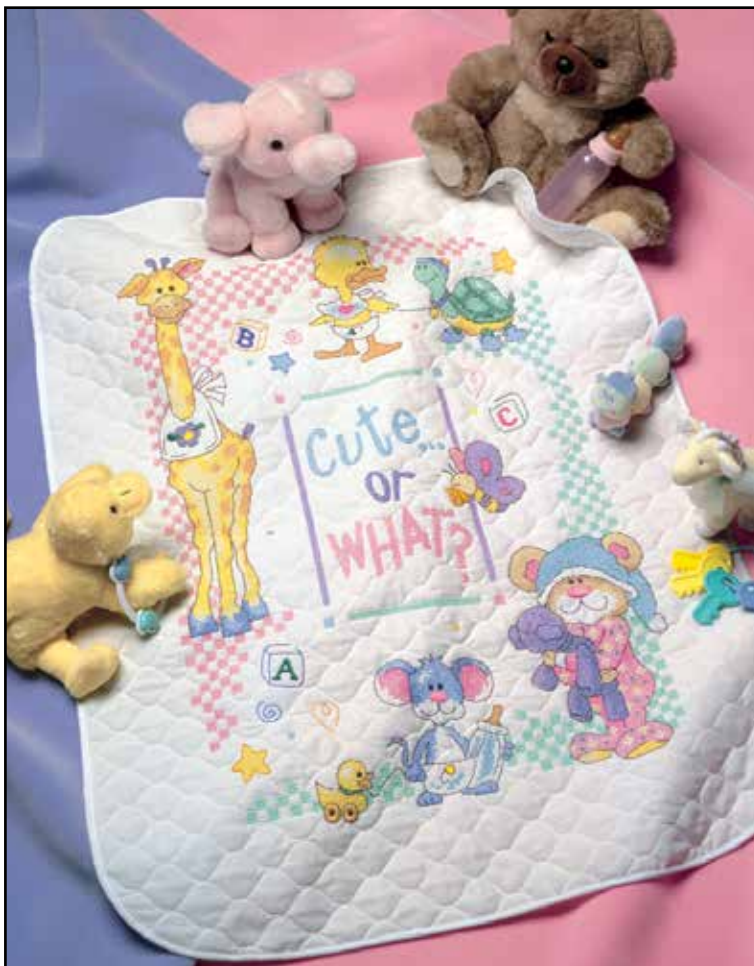

72724 Cute... or What? Baby Quilt
34in x 43in • 86 cm x 109 cm
stamped cross stitch