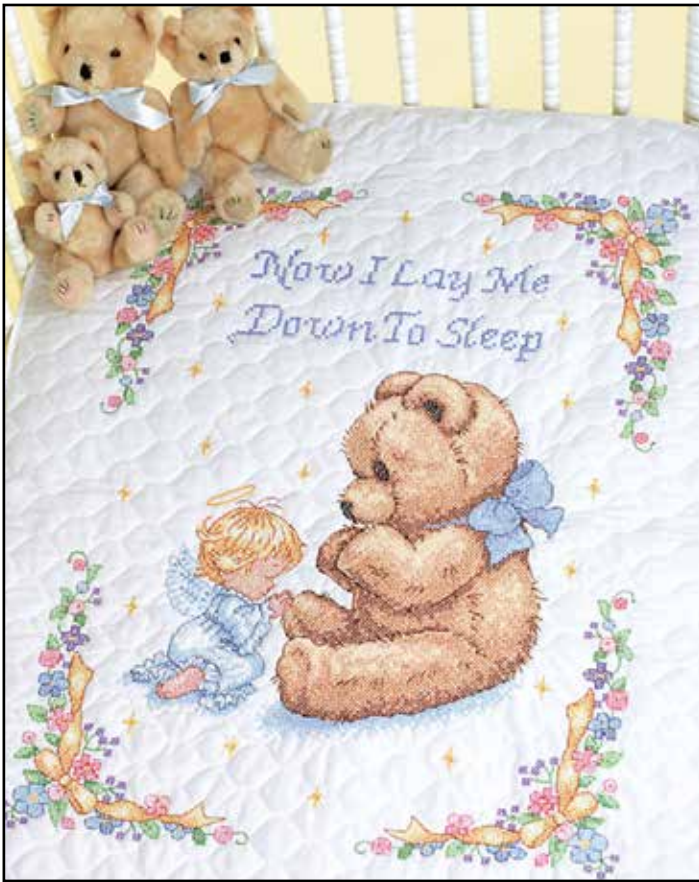

counted cross stitch

13088 Sweet Prayer Quilt
34in x 43in • 86 cm x 109 cm
Holly Babes®. The Morehead Collection™.
© Morehead, Inc.

stamped cross stitch