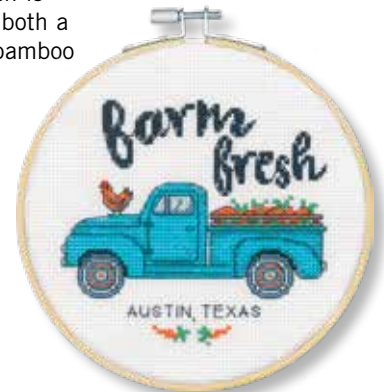

72-73764 Laundry Today
counted cross stitch

72-73545 Life is Good
counted cross stitch

72-74127 Baby Footprints
counted cross stitch

72-76039 Farm Fresh
Black Plastic Hoop
counted cross stitch

Farm Fresh is available in both a plastic and bamboo frame