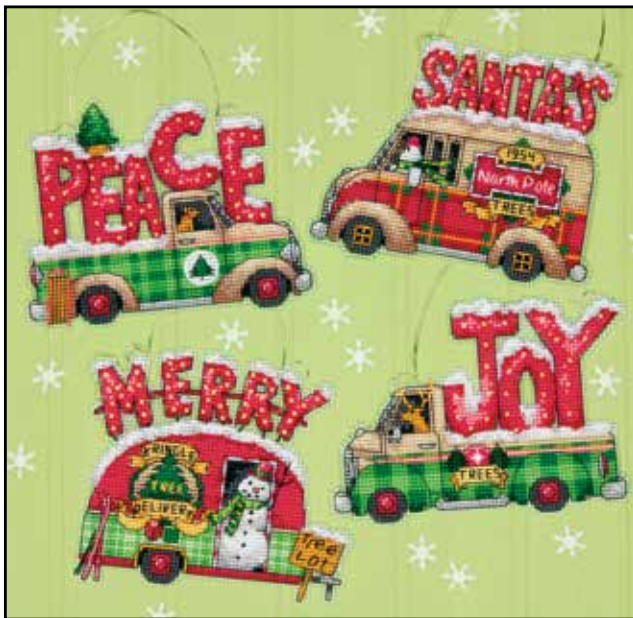

70-08974 Holiday Truck Ornaments, Set of 4
Counted cross stitch on plastic canvas
© Geoff Allen / Ruth Levison Design