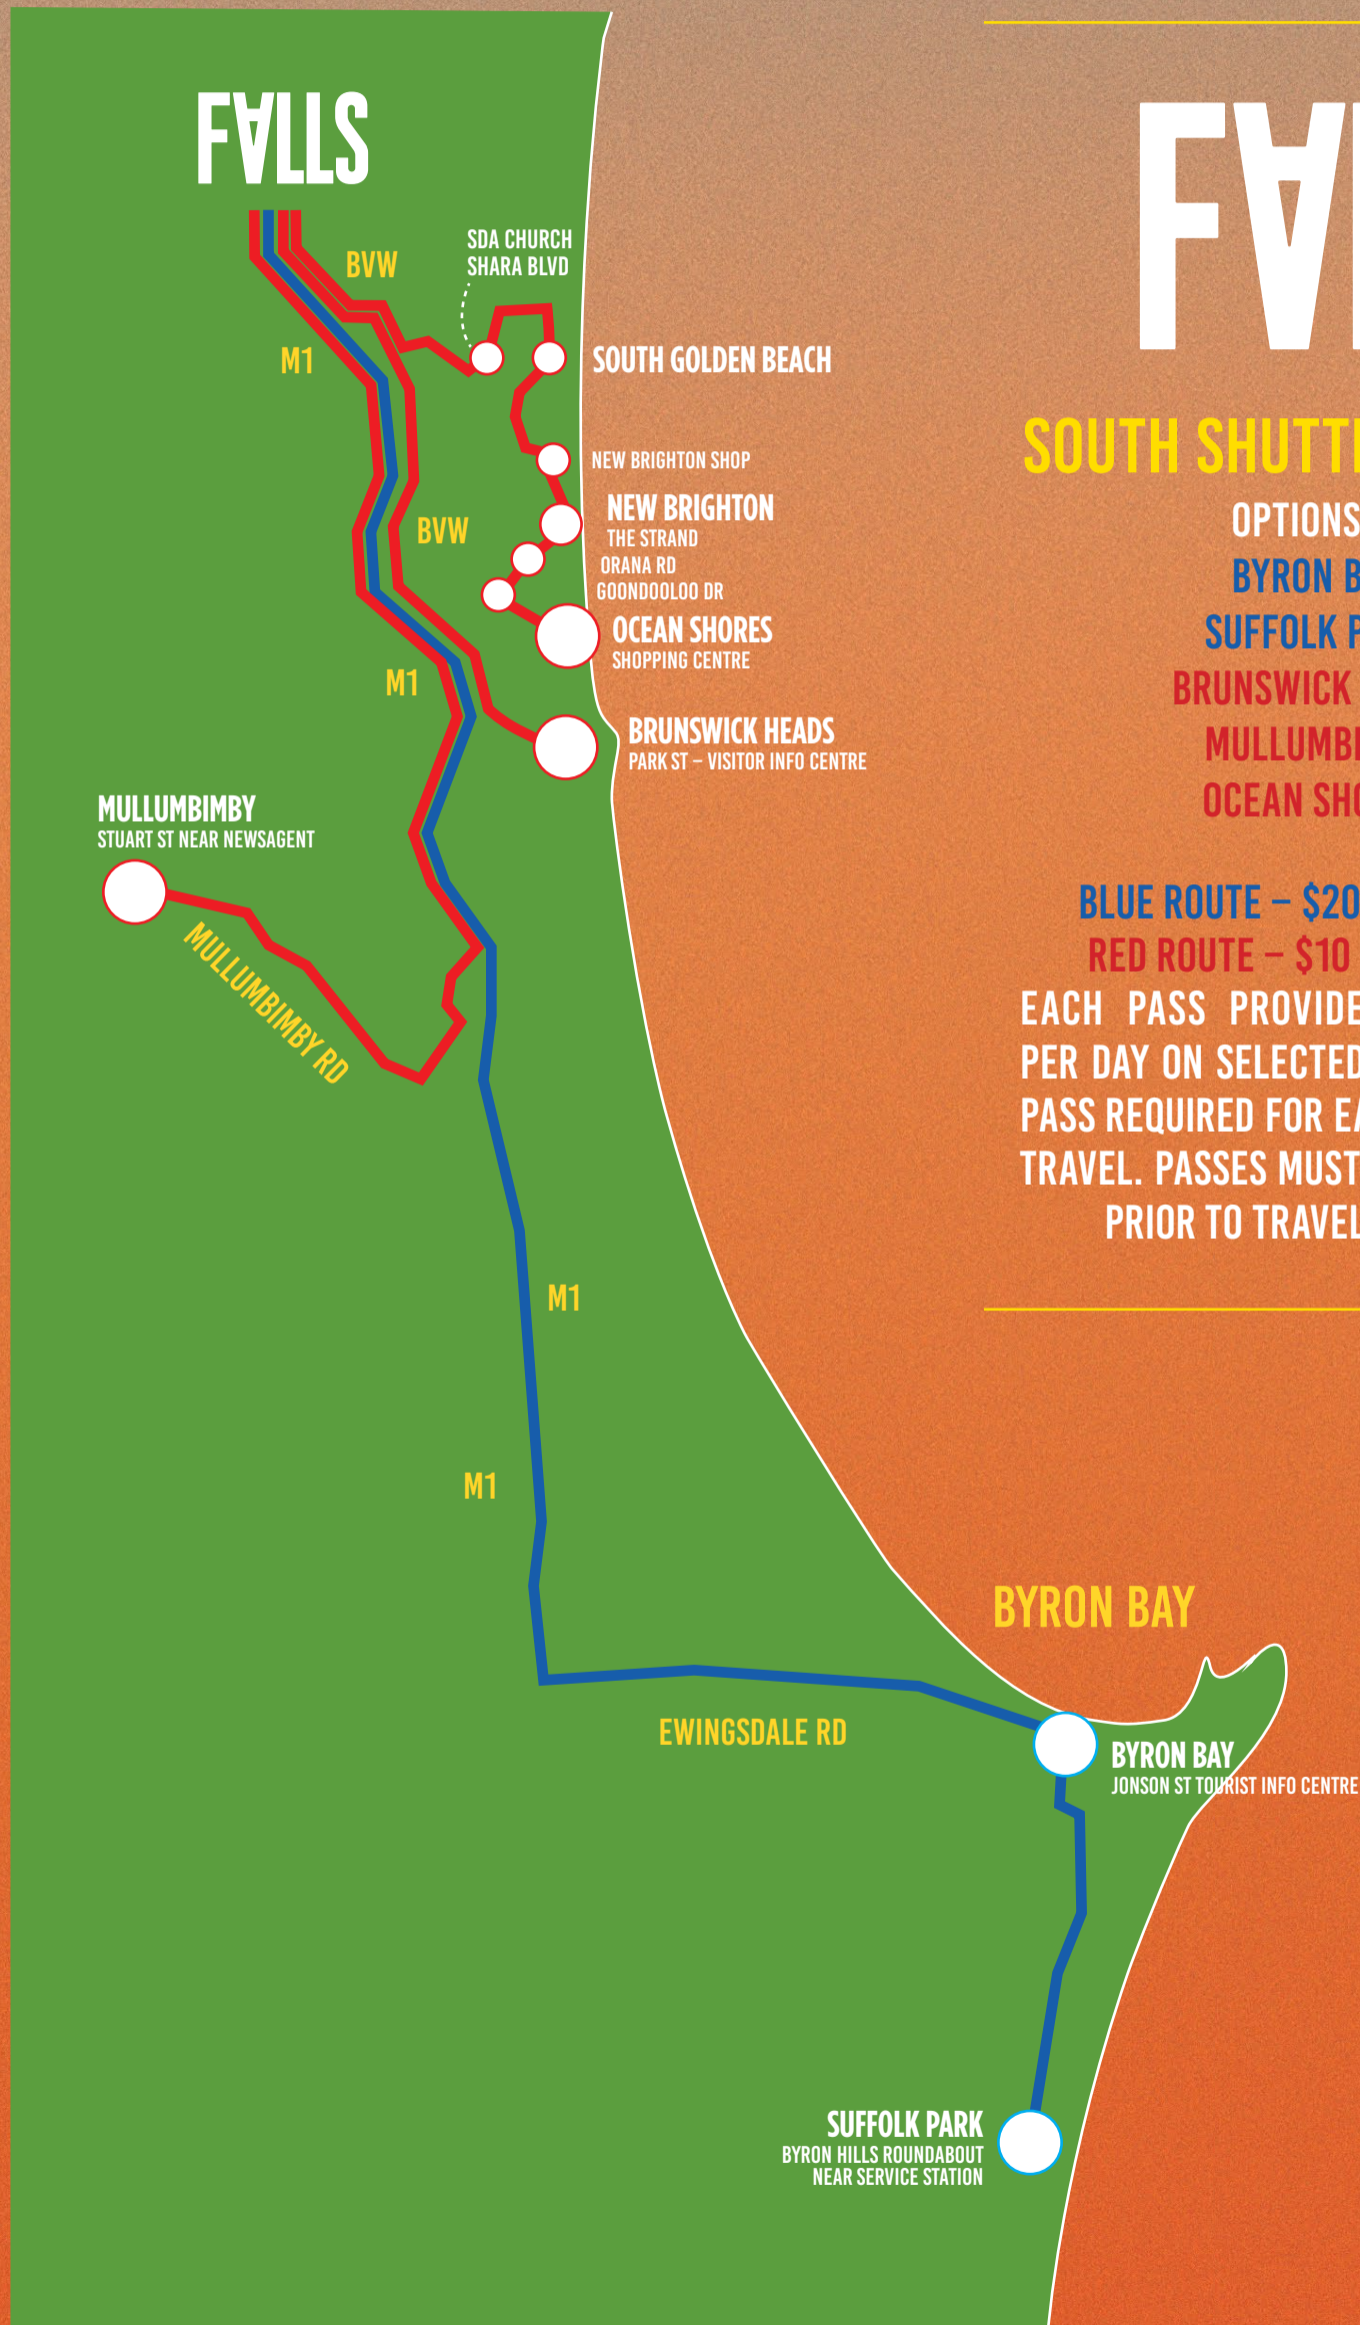

# SOUTH ROUTE MAP

BYRON BAY 2022 / 2023

## FALLS

### SOUTH SHUTTLE BUS ROUTES

OPTIONS INCLUDE:

BYRON BAY ROUTE

SUFFOLK PARK ROUTE

BRUNSWICK HEADS ROUTE

MULLUMBIMBY ROUTE

OCEAN SHORES ROUTE

BLUE ROUTE – \$20 DAILY TRAVEL PASS

RED ROUTE – \$10 DAILY TRAVEL PASS

EACH PASS PROVIDES UNLIMITED TRAVEL PER DAY ON SELECTED COLOUR ROUTES. NEW PASS REQUIRED FOR EACH ADDITIONAL DAY OF TRAVEL. PASSES MUST BE PURCHASED ONLINE PRIOR TO TRAVEL. NO EXCEPTIONS.