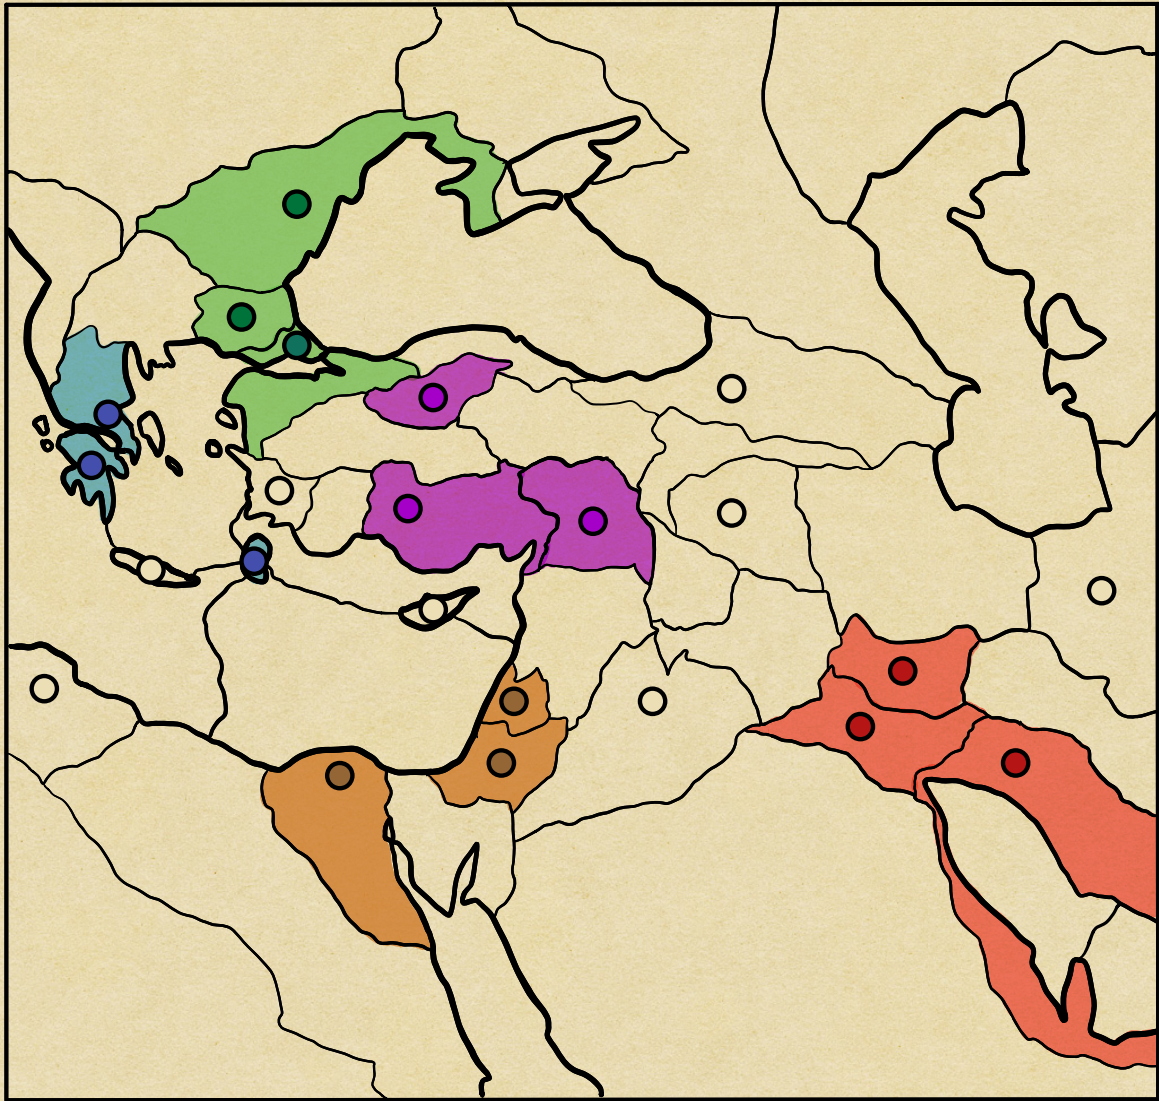

DIADOKHII

David Gaskin

Final Map

With rebels

with labels

Process

Original drawing

traced map

province/SC
plan

Powers

Seas

Seas darkened