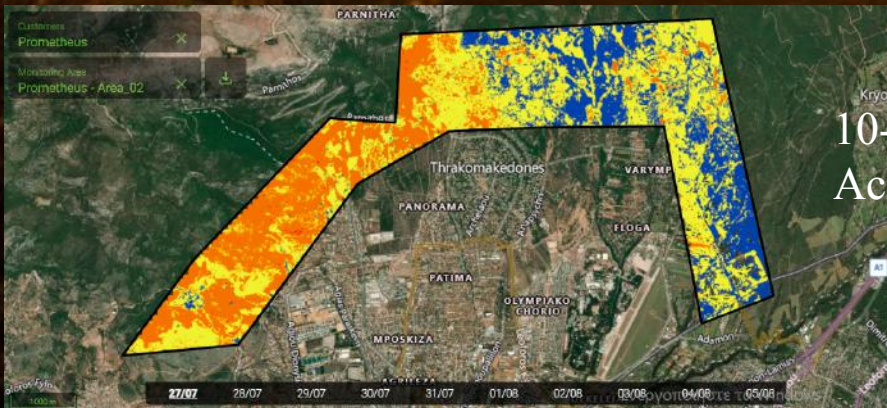

10-day forecast for the municipality of Acharnes at 1.5 m Spatial Resolution

Island of Ithaca High-Resolution details of extreme events forecast

Who we are

Executive Summary

We are Prometheus Space Technologies, a Deep Tech Space Startup that designs and develops modern technology to prevent environmental disasters and help to create a safe world for all.