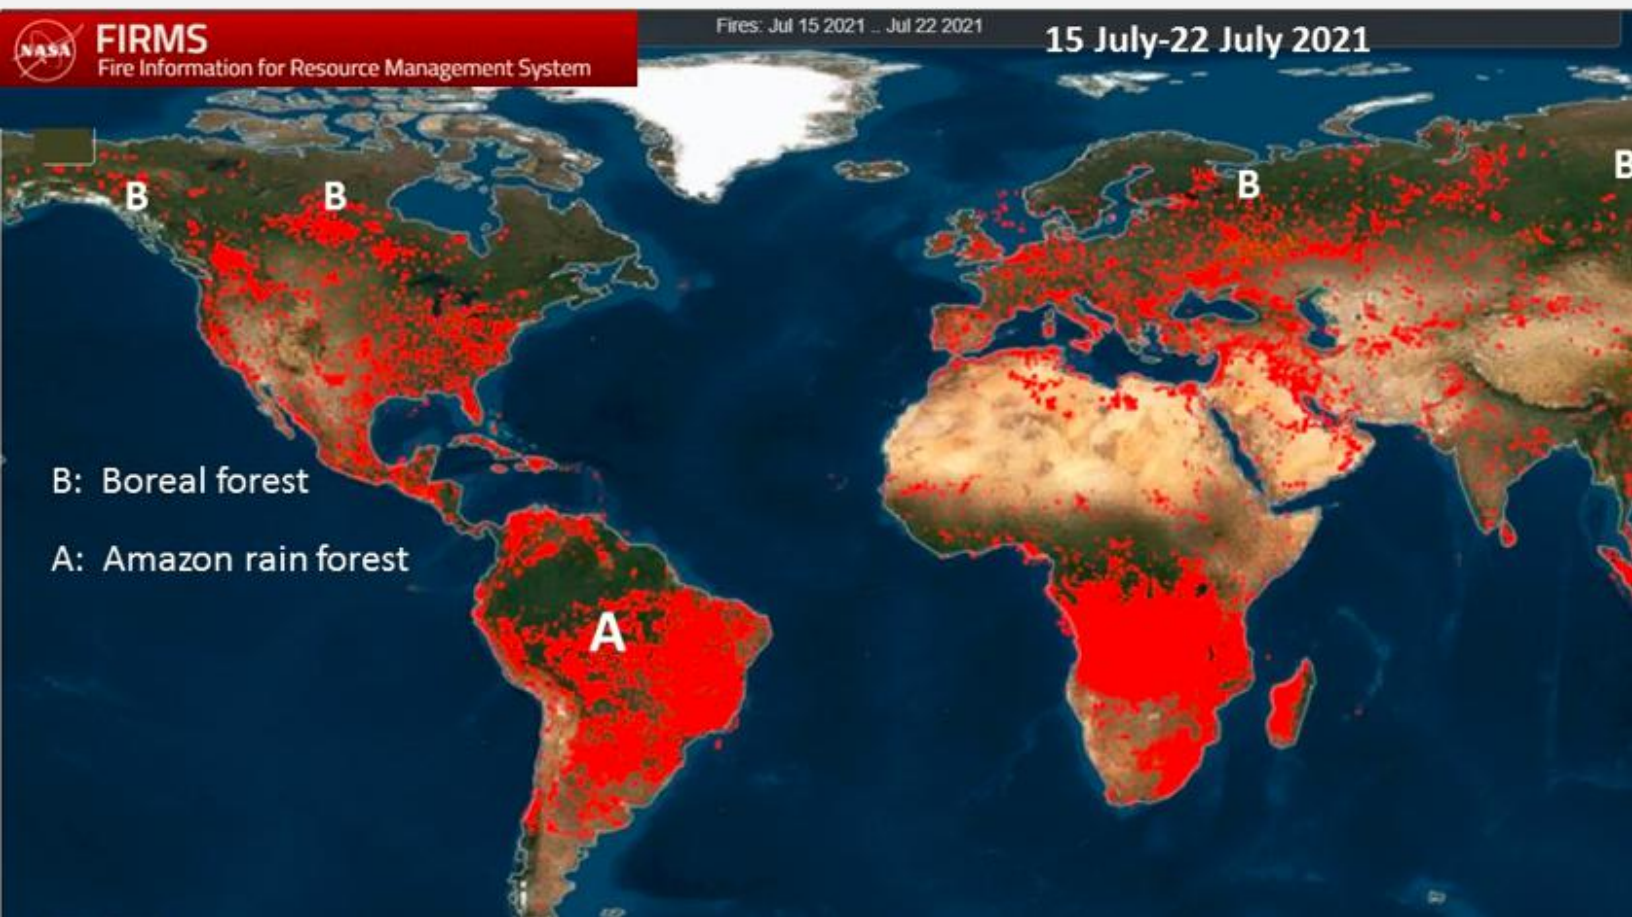

Climate change is altering the pattern of annual wildfires. It is projected that there will be a 30% increase in extreme wildfires globally by 2050, with a 50% increase expected by the end of the century.

THE PROBLEM: Our Planet is at Risk!