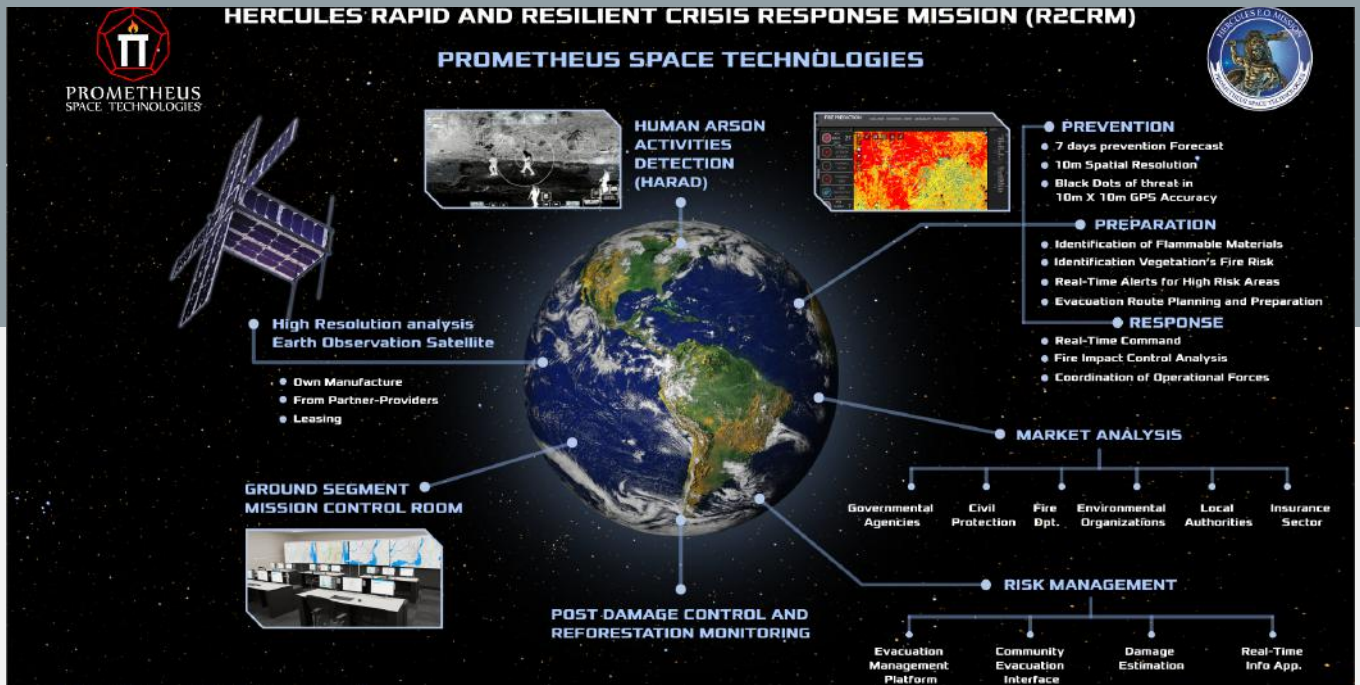

We have challenged the status quo since day one, and we aim to be market leaders in space technology.

Our Milestones

- Best European Scale Up on New Space Economy ExpoForum 2021 (December 2021)
- Selected among the best European startups from SPACE UP Europe (December 2021)
- Selected among the 10 best startups in the UK from the Department of International Trade (September 2021)
- Selected among the best space startups from the Paris Space Week. (February 2022)
- Selected among the best European Startups from the X-Europe accelerator program (August 2021)
- Selected among the best European startups from the SUN post-acceleration program. (February 2022)

The Achievements

**Wildfire Prevention
Success Rate**

92%

Resolution Improvement

900x

**Prevention Area Coverage
Improvement**

100x

This is a historic time for fire forecasting! We just introduced the world's most advanced wildfires prevention software platform. It has already changed wildfire preparedness across all industries. This new system can provide accurate 10-day forecasts, at a 10 m spatial resolution

The next steps include the creation of the Ground Segment Mission Control Room and a satellite launch that would increase our competitive edge. Several additional projects are also about to launch, including ones related to environmental disaster prevention, safety, and security.