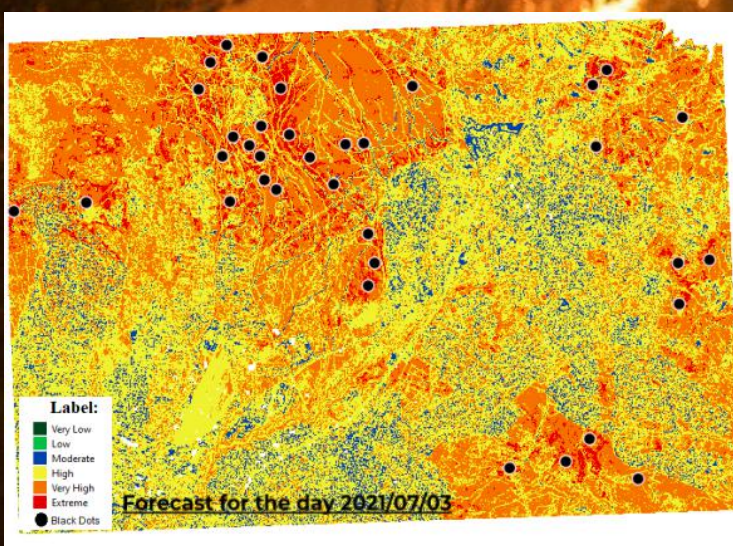

Parnitha mountain wildfires, Athens-Greece August 2021

Prevention Forecast