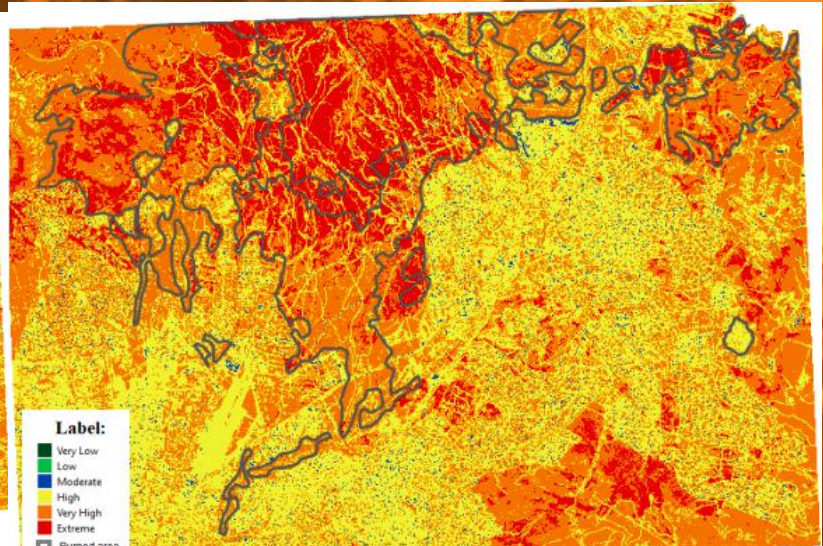

Actual Event. Success Rate over 92%