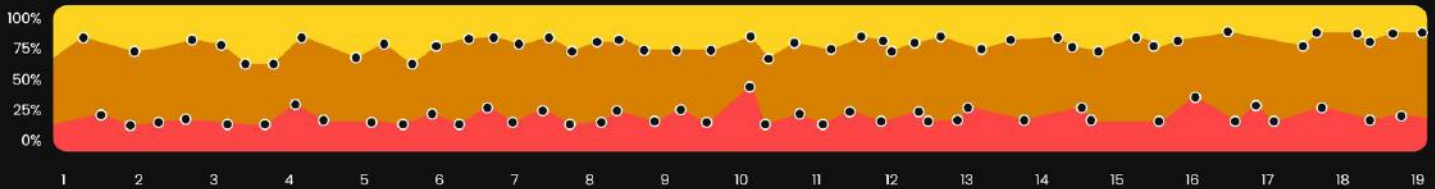

HERCULES RAPID AND RESILIENT CRISIS RESPONSE MISSION

Main Menu

Fire Prediction

Preparation

Response

HARAD

"We must boost the power of prediction for everyone and build their capacity to act.

Early warnings and action save lives"

Antonio Guterres- UN Secretary-General

PROMETHEUS
SPACE TECHNOLOGIES

WHAT WE DO:

We are environmental pioneers that predict wildfire threats at a level never seen before to help save lives and ecosystems.

We provide

- 10-day wildfire prevention forecast
- 10m spatial resolution
- GIS coordinates of the threat.