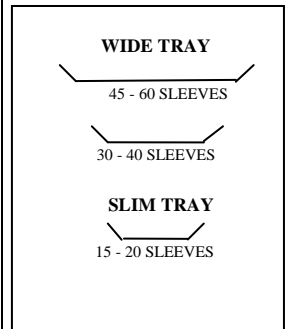

SPECIALITY BROWSERS
We carry an extensive range of speciality browsers in most sizes

- PORTRAIT
- SLIM TRAY
- WALL
- HEAVY DUTY

Prices on request

MOULDING DISPLAYS

REF	SIZE Inches / cm	PRODUCT DESCRIPTION	£ Per Unit	Kg Per Unit	COLOURS
7122	15" x 60" / 38 x 152	3 Sided Floor Tower	444.00	24	<i>Velcro receptive fabric available in:</i> • BLACK • GREY • BEIGE
7126	12" x 60" / 30 x 152	5 Sided Floor Tower	501.00	27	
7127	15" x 60" / 38 x 152	5 Sided Floor Tower	541.00	30	
7129	12" x 60" / 30 x 152	10 Sided Floor Tower	640.00	34	
7732	12" x 60" / 30 x 152	Glendare Wall Moulding 5 Panels	498.00	23	<i>Special size panels for Glendare Wall & Floor Moulding displays available</i> <i>Prices on request</i>
7733	15" x 60" / 38 x 152	Glendare Wall Moulding 5 Panels	509.00	25	
7738	12" x 60" / 30 x 152	Glendare Wall Moulding 10 Panels	928.00	44	
7739	15" x 60" / 38 x 152	Glendare Wall Moulding 10 Panels	954.00	46	
7752	12" x 60" / 30 x 152	Glendare Floor Moulding 5 Panels	578.00	31	
7753	15" x 60" / 38 x 152	Glendare Floor Moulding 5 Panels	589.00	33	
7758	12" x 60" / 30 x 152	Glendare Floor Moulding 10 Panels	1008.00	52	
7759	15" x 60" / 38 x 152	Glendare Floor Moulding 10 Panels	1030.00	55	
4728	40" x 80" / 101 x 203	Easton Floor Moulding 6 Panels	2126.00	180	
4730	40" x 80" / 101 x 203	Easton Floor Moulding 10 Panels	3169.00	266