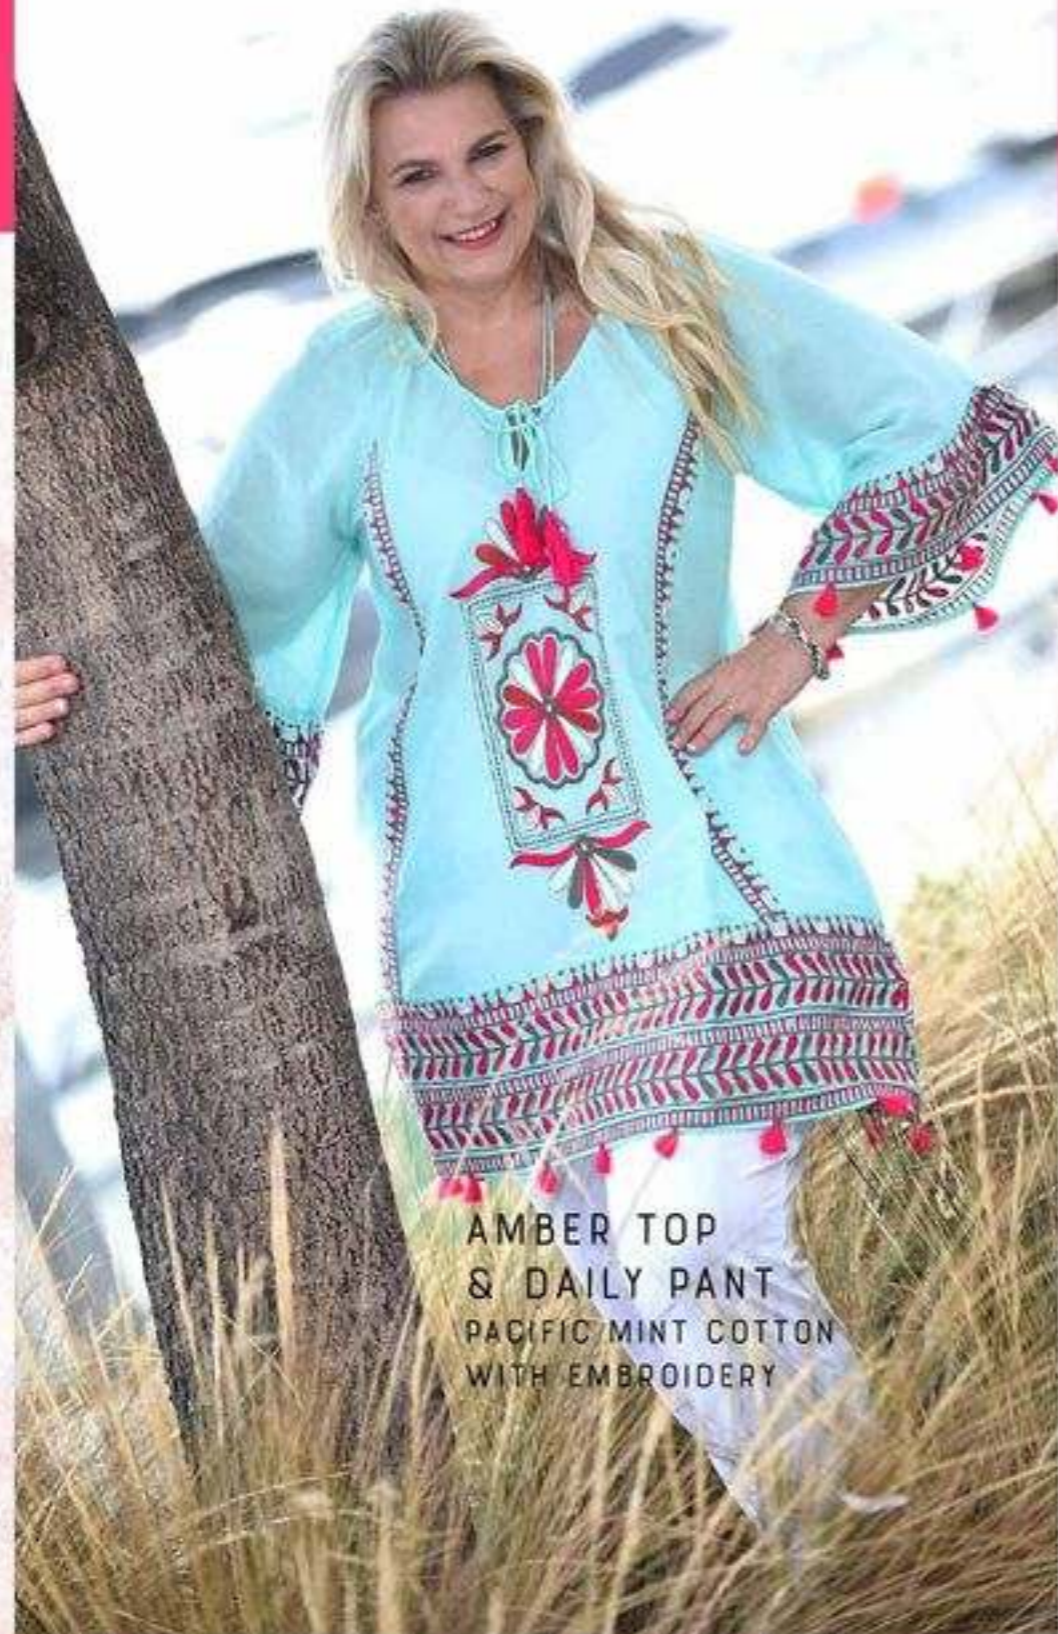

# Lillypilly Blue

34

JACKET LOTUS  
LILLYPILLY BLUE CRINKLE

NUSA DUA DRESS

JESSICA SEQUIN TOP  
& KITA PANT

AMBER TOP  
& DAILY PANT  
PACIFIC MINT COTTON  
WITH EMBROIDERY