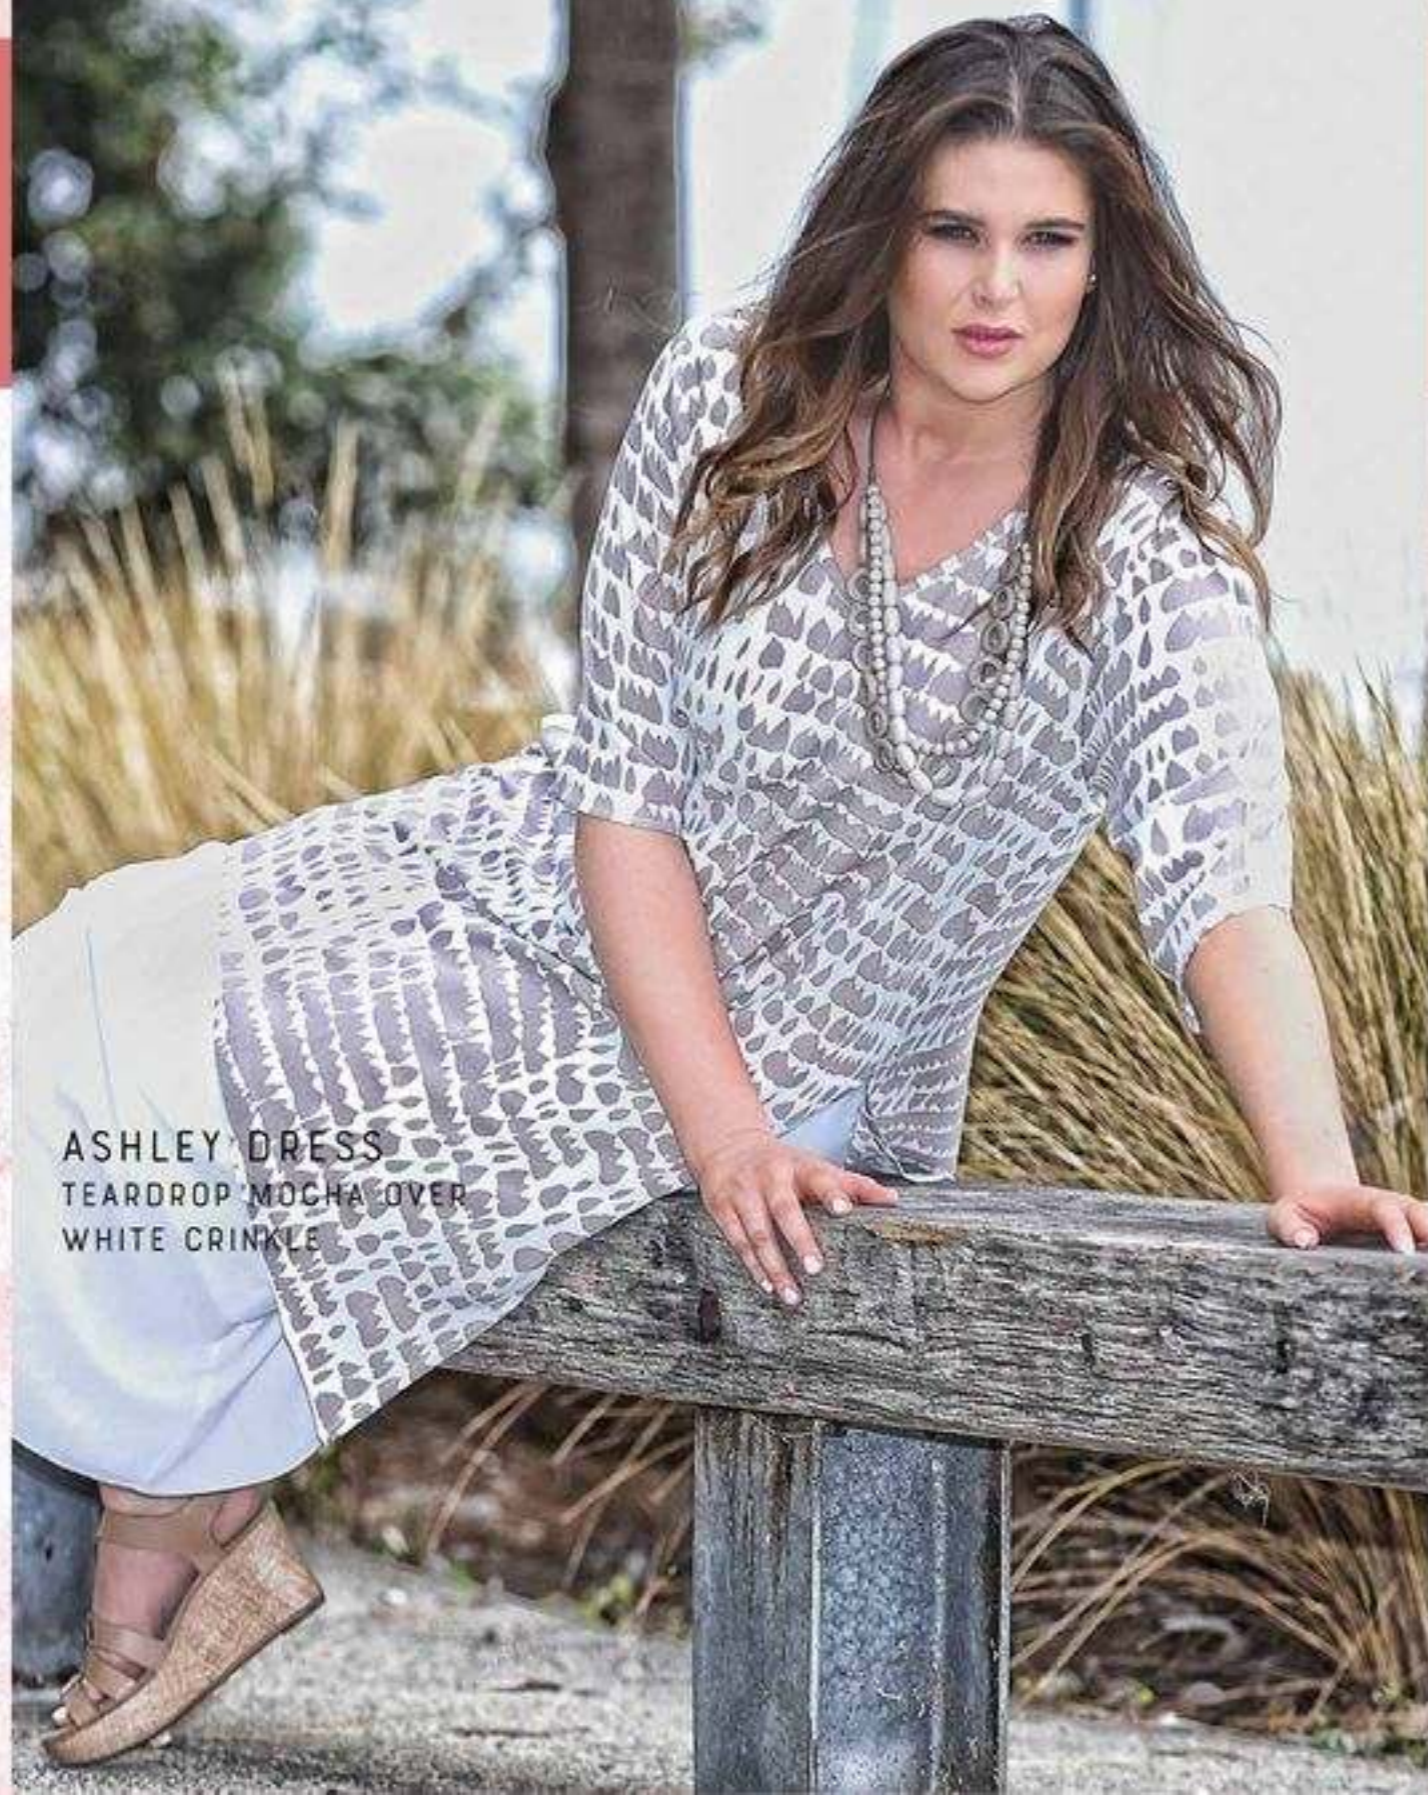

ASHLEY DRESS
TEARDROP MOCHA OVER
WHITE CRINKLE

Teardrop Mocha