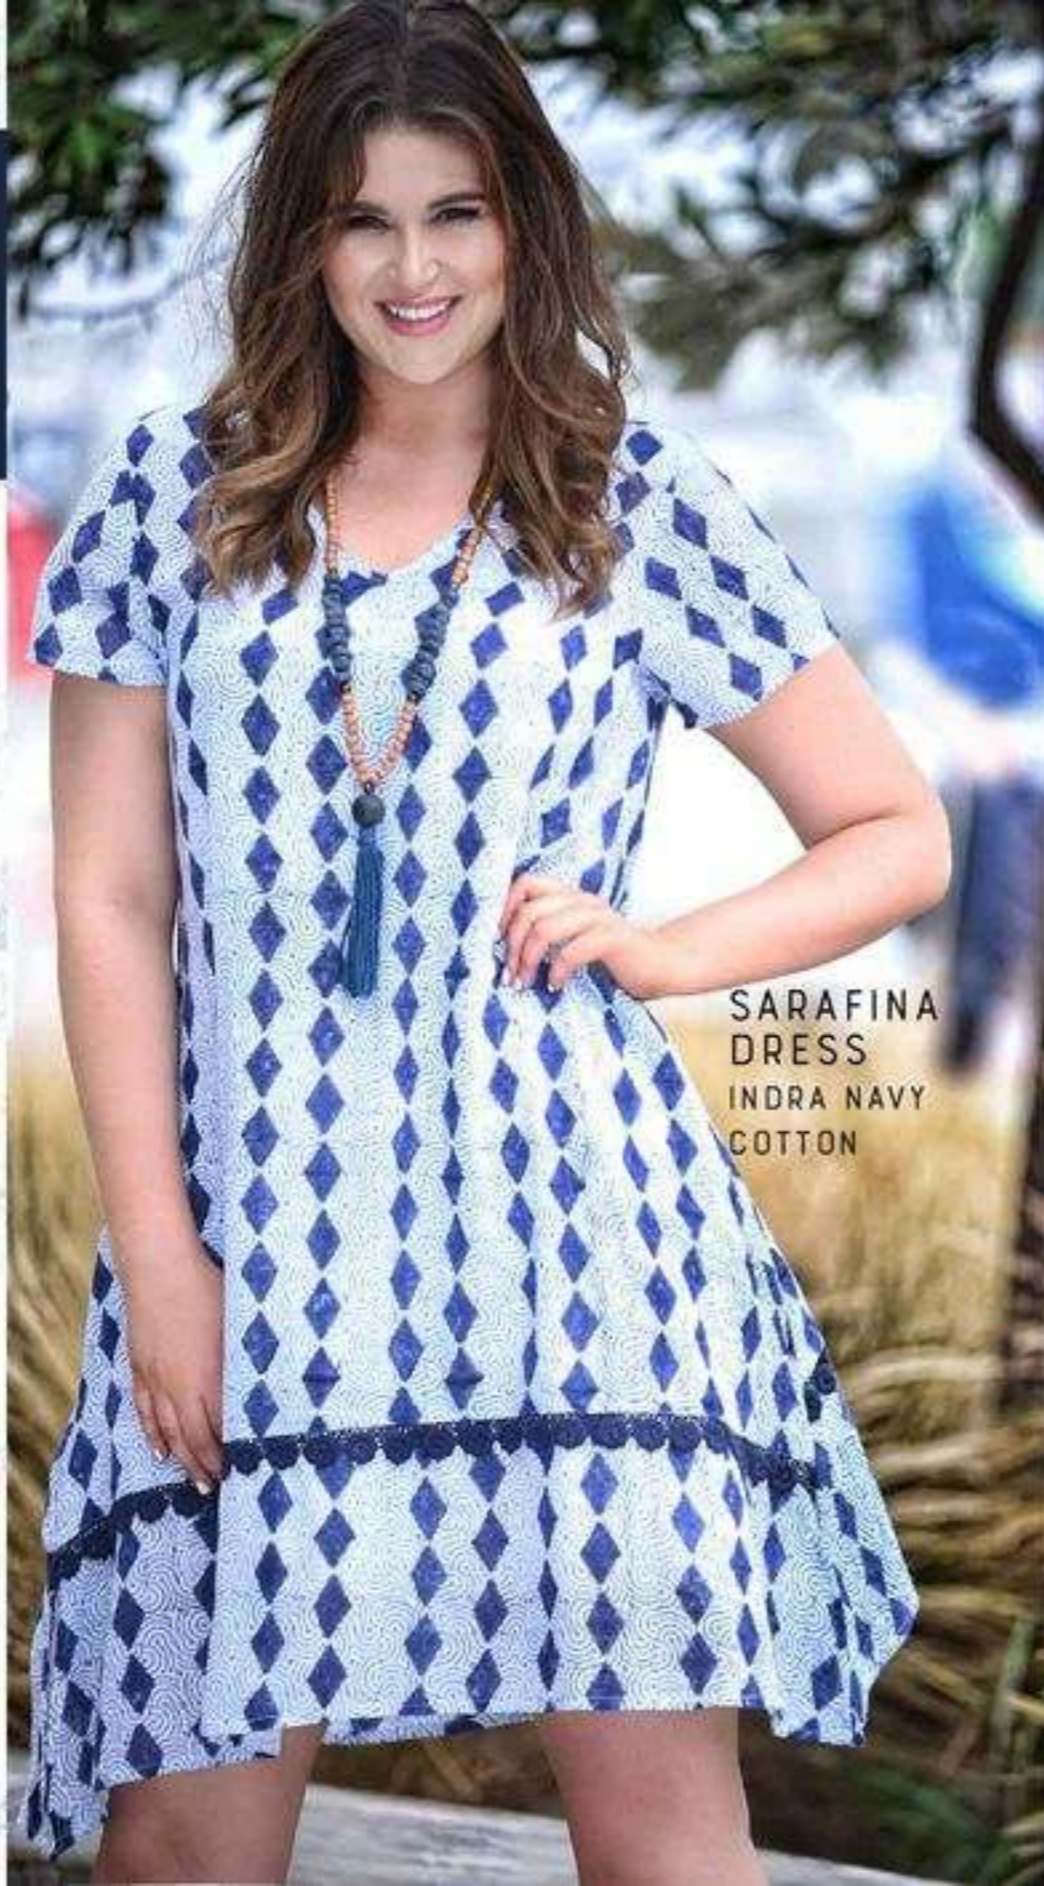

# Checkers Blue Spot Blue

7

JESSICA OPEN TOP  
& SAO PANT  
CHECKERS BLUE COMBO  
BLUE SPOT VOILE

ALI TOP &  
SAO PANT

JESSICA SEQUIN TOP  
& KITA PANT  
SPOT BLUE VOILE  
WITH SEQUIN DETAIL

ROSA TOP, ALI TOP  
& SAO PANT