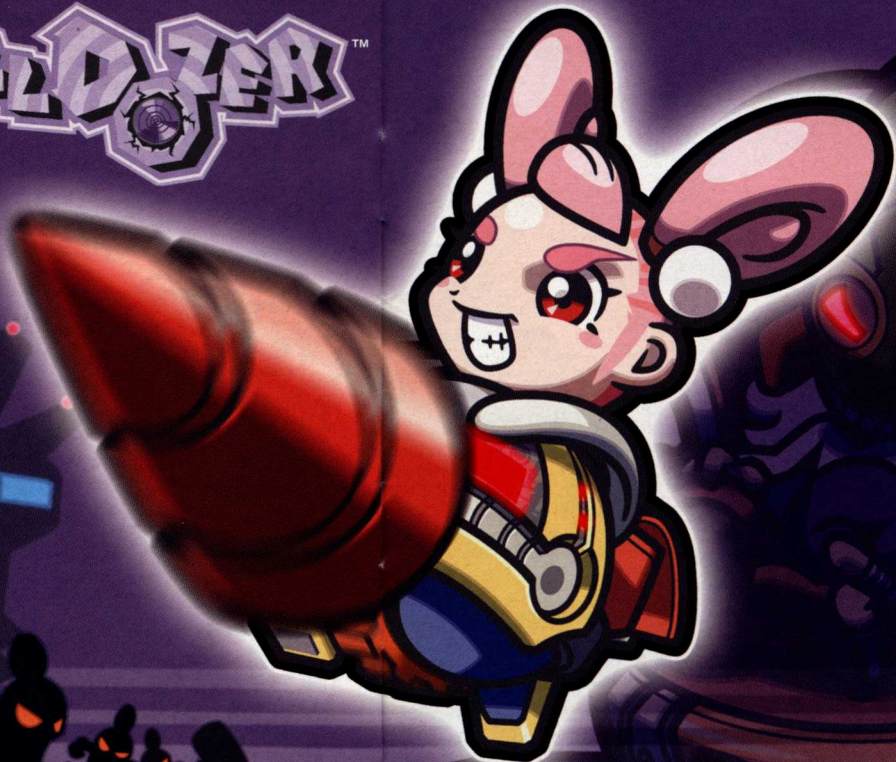

The Red Diamond is one of those epic treasures. Thieves and treasure hunters around the globe have spent lifetimes searching for the stone said to grant the owner any wish.

Luckily, the Red Dozers found it first. Though it's true that the Red Dozers are a gang of thieves, they have good hearts. Instead of abusing the power of the Red Diamond, they watched over it.

Before long, whispers circled around the criminal underworld that the Red Dozers had found the priceless gem. Eventually, word got out to Croog—the evil boss of the Skullkers. The Skullkers are a nefarious gang of thugs that hide behind the pretense of being a harmless corporation. Once they heard that the Red Dozers had the precious diamond, they plotted their heist for months, waiting for the perfect chance to swipe their precious treasure.

SKULLKER THUG

Skullker minions may be weak, but they make up for it with sheer numbers!

GROOG

Shrouded in mystery, this is the maniacal mega boss of the Skullker gang. Little is known about the person hiding behind the mask.

DRILLDOLERS™

A GIRL AND HER DOZER

Inside - the harrowing adventures behind the drill!

DRILL DOZER™