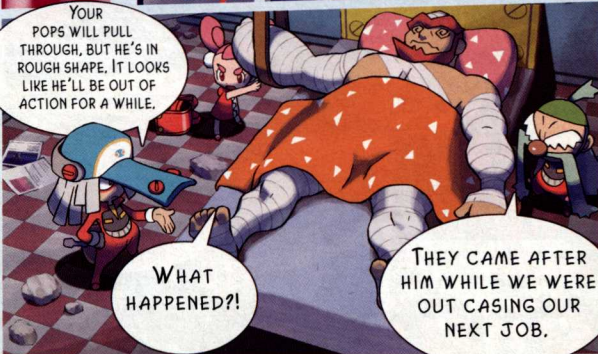

The Red Diamond is one of those epic treasures. Thieves and treasure hunters around the globe have spent lifetimes searching for the stone said to grant the owner any wish.

Luckily, the Red Dozers found it first. Though it's true that the Red Dozers are a gang of thieves, they have good hearts. Instead of abusing the power of the Red Diamond, they watched over it.

Before long, whispers circled around the criminal underworld that the Red Dozers had found the priceless gem. Eventually, word got out to Croog—the evil boss of the Skullkers. The Skullkers are a nefarious gang of thugs that hide behind the pretense of being a harmless corporation. Once they heard that the Red Dozers had the precious diamond, they plotted their heist for months, waiting for the perfect chance to swipe their precious treasure.

CHARACTER DESIGN:
HIRONOBU YOSHIDA
COLORS:
KEN SUGIMOTO

!!

JILL'S HOUSE
(RED DOZERS' HQ)

DAD! SLAM!

Thump
Thump
Thump

YOUR
POPS WILL PULL
THROUGH, BUT HE'S IN
ROUGH SHAPE. IT LOOKS
LIKE HE'LL BE OUT OF
ACTION FOR A WHILE.

WHAT
HAPPENED?!

THEY CAME AFTER
HIM WHILE WE WERE
OUT CASING OUR
NEXT JOB.

A BUNCH OF
SKULLKER
THUGS
AMBUSHED HIM!

AND THEY
SWIPED THE
RED DIAMOND!

WE
LOST...

IT'S ALL OUR
FAULT...
WE WEREN'T THERE
FOR HIM.