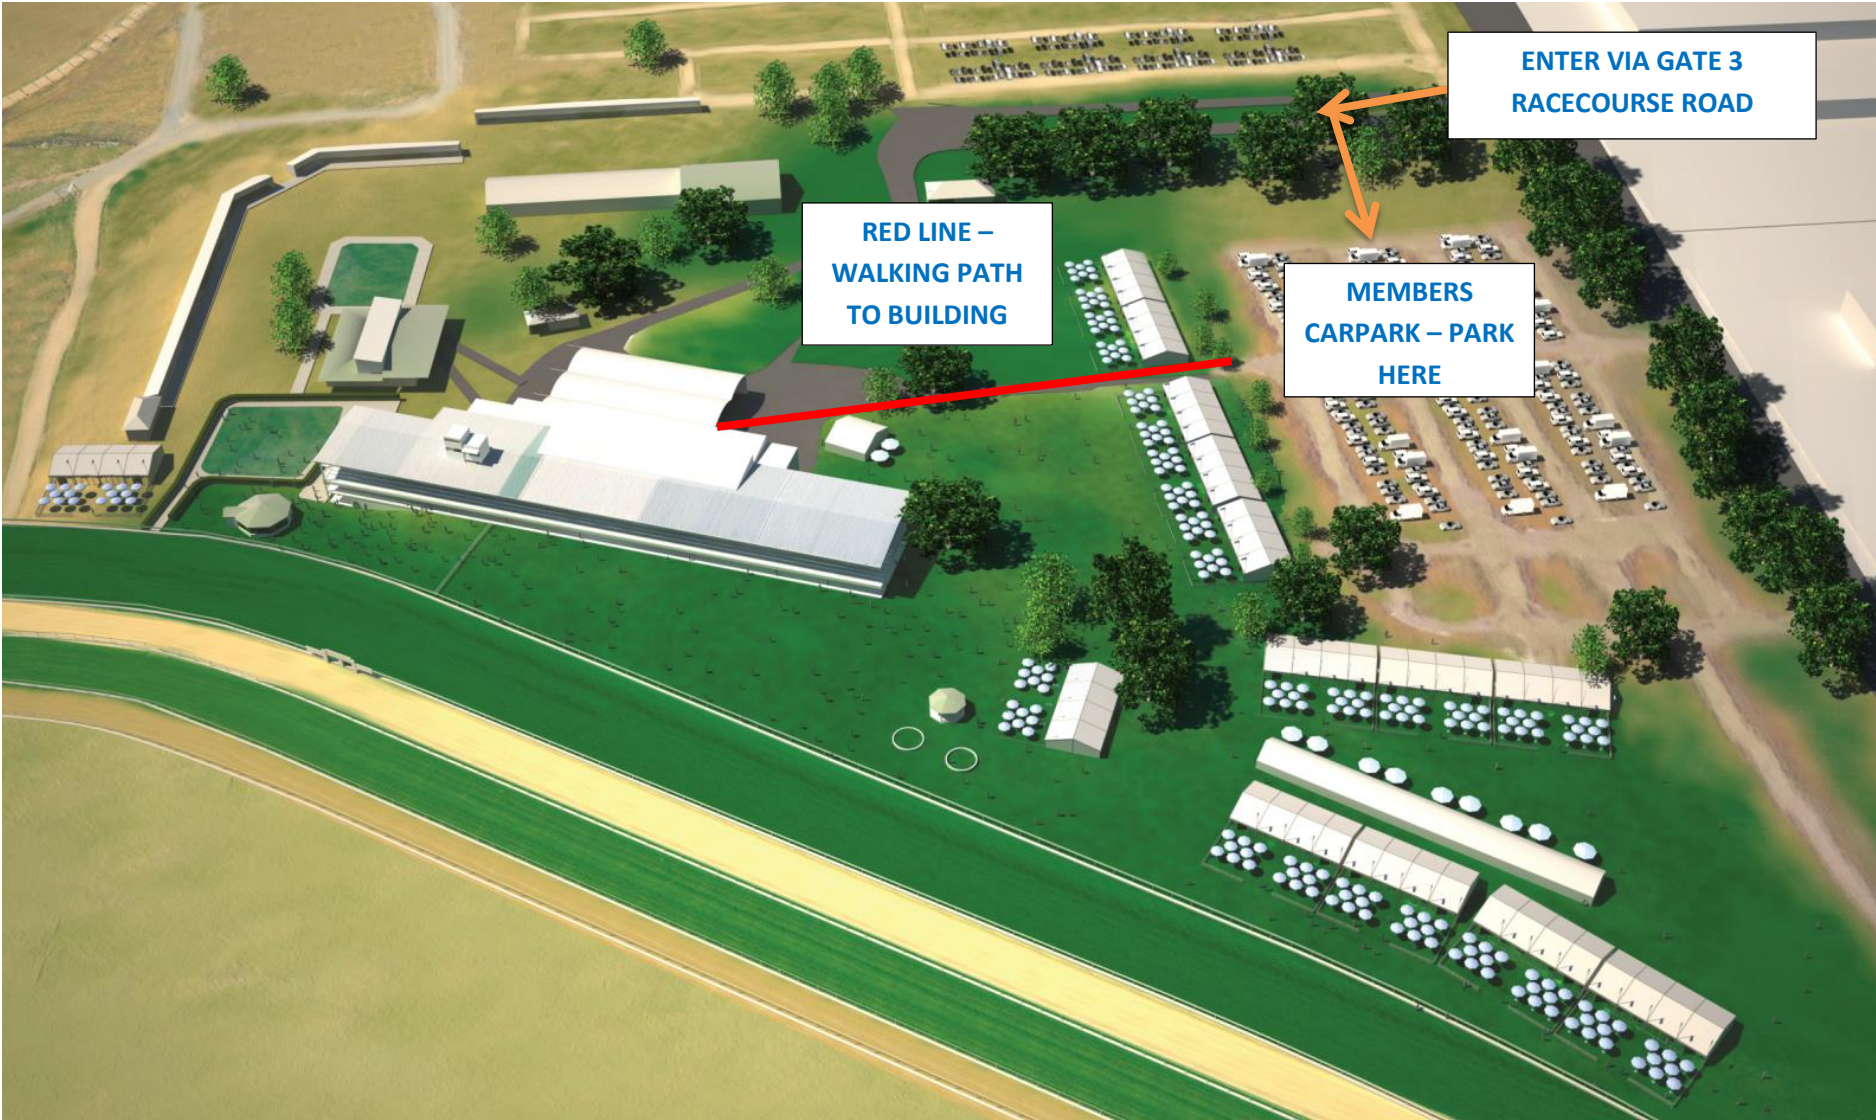

GUESTS DIRECTIONS INTO MORNINGTON RACING CLUB

ENTER VIA GATE 3
RACECOURSE ROAD

RED LINE -
WALKING PATH
TO BUILDING

MEMBERS
CARPARK - PARK
HERE

BY CAR - FOLLOW ORANGE LINE TO ENTER AND PARK IN THE PUBLIC CARPARK

BY FOOT - FOLLOW RED LINE TO MAKE WAY INTO GRANDSTAND (GUNNAMATTA ROOM)