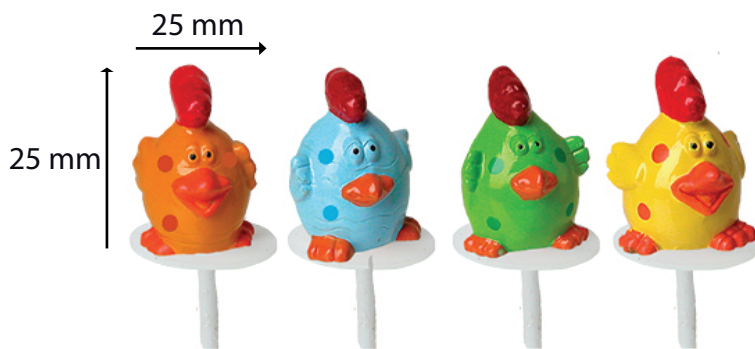

Kippen Assortiment

1 box = 50 stuks
/DPA/305/
€ 21,37