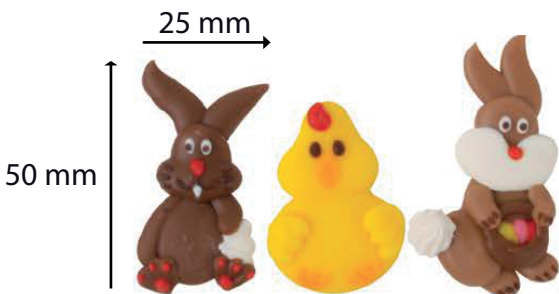

Choc. Paasfiguren
1 box = 75 stuks
€ 15,82
UC109178