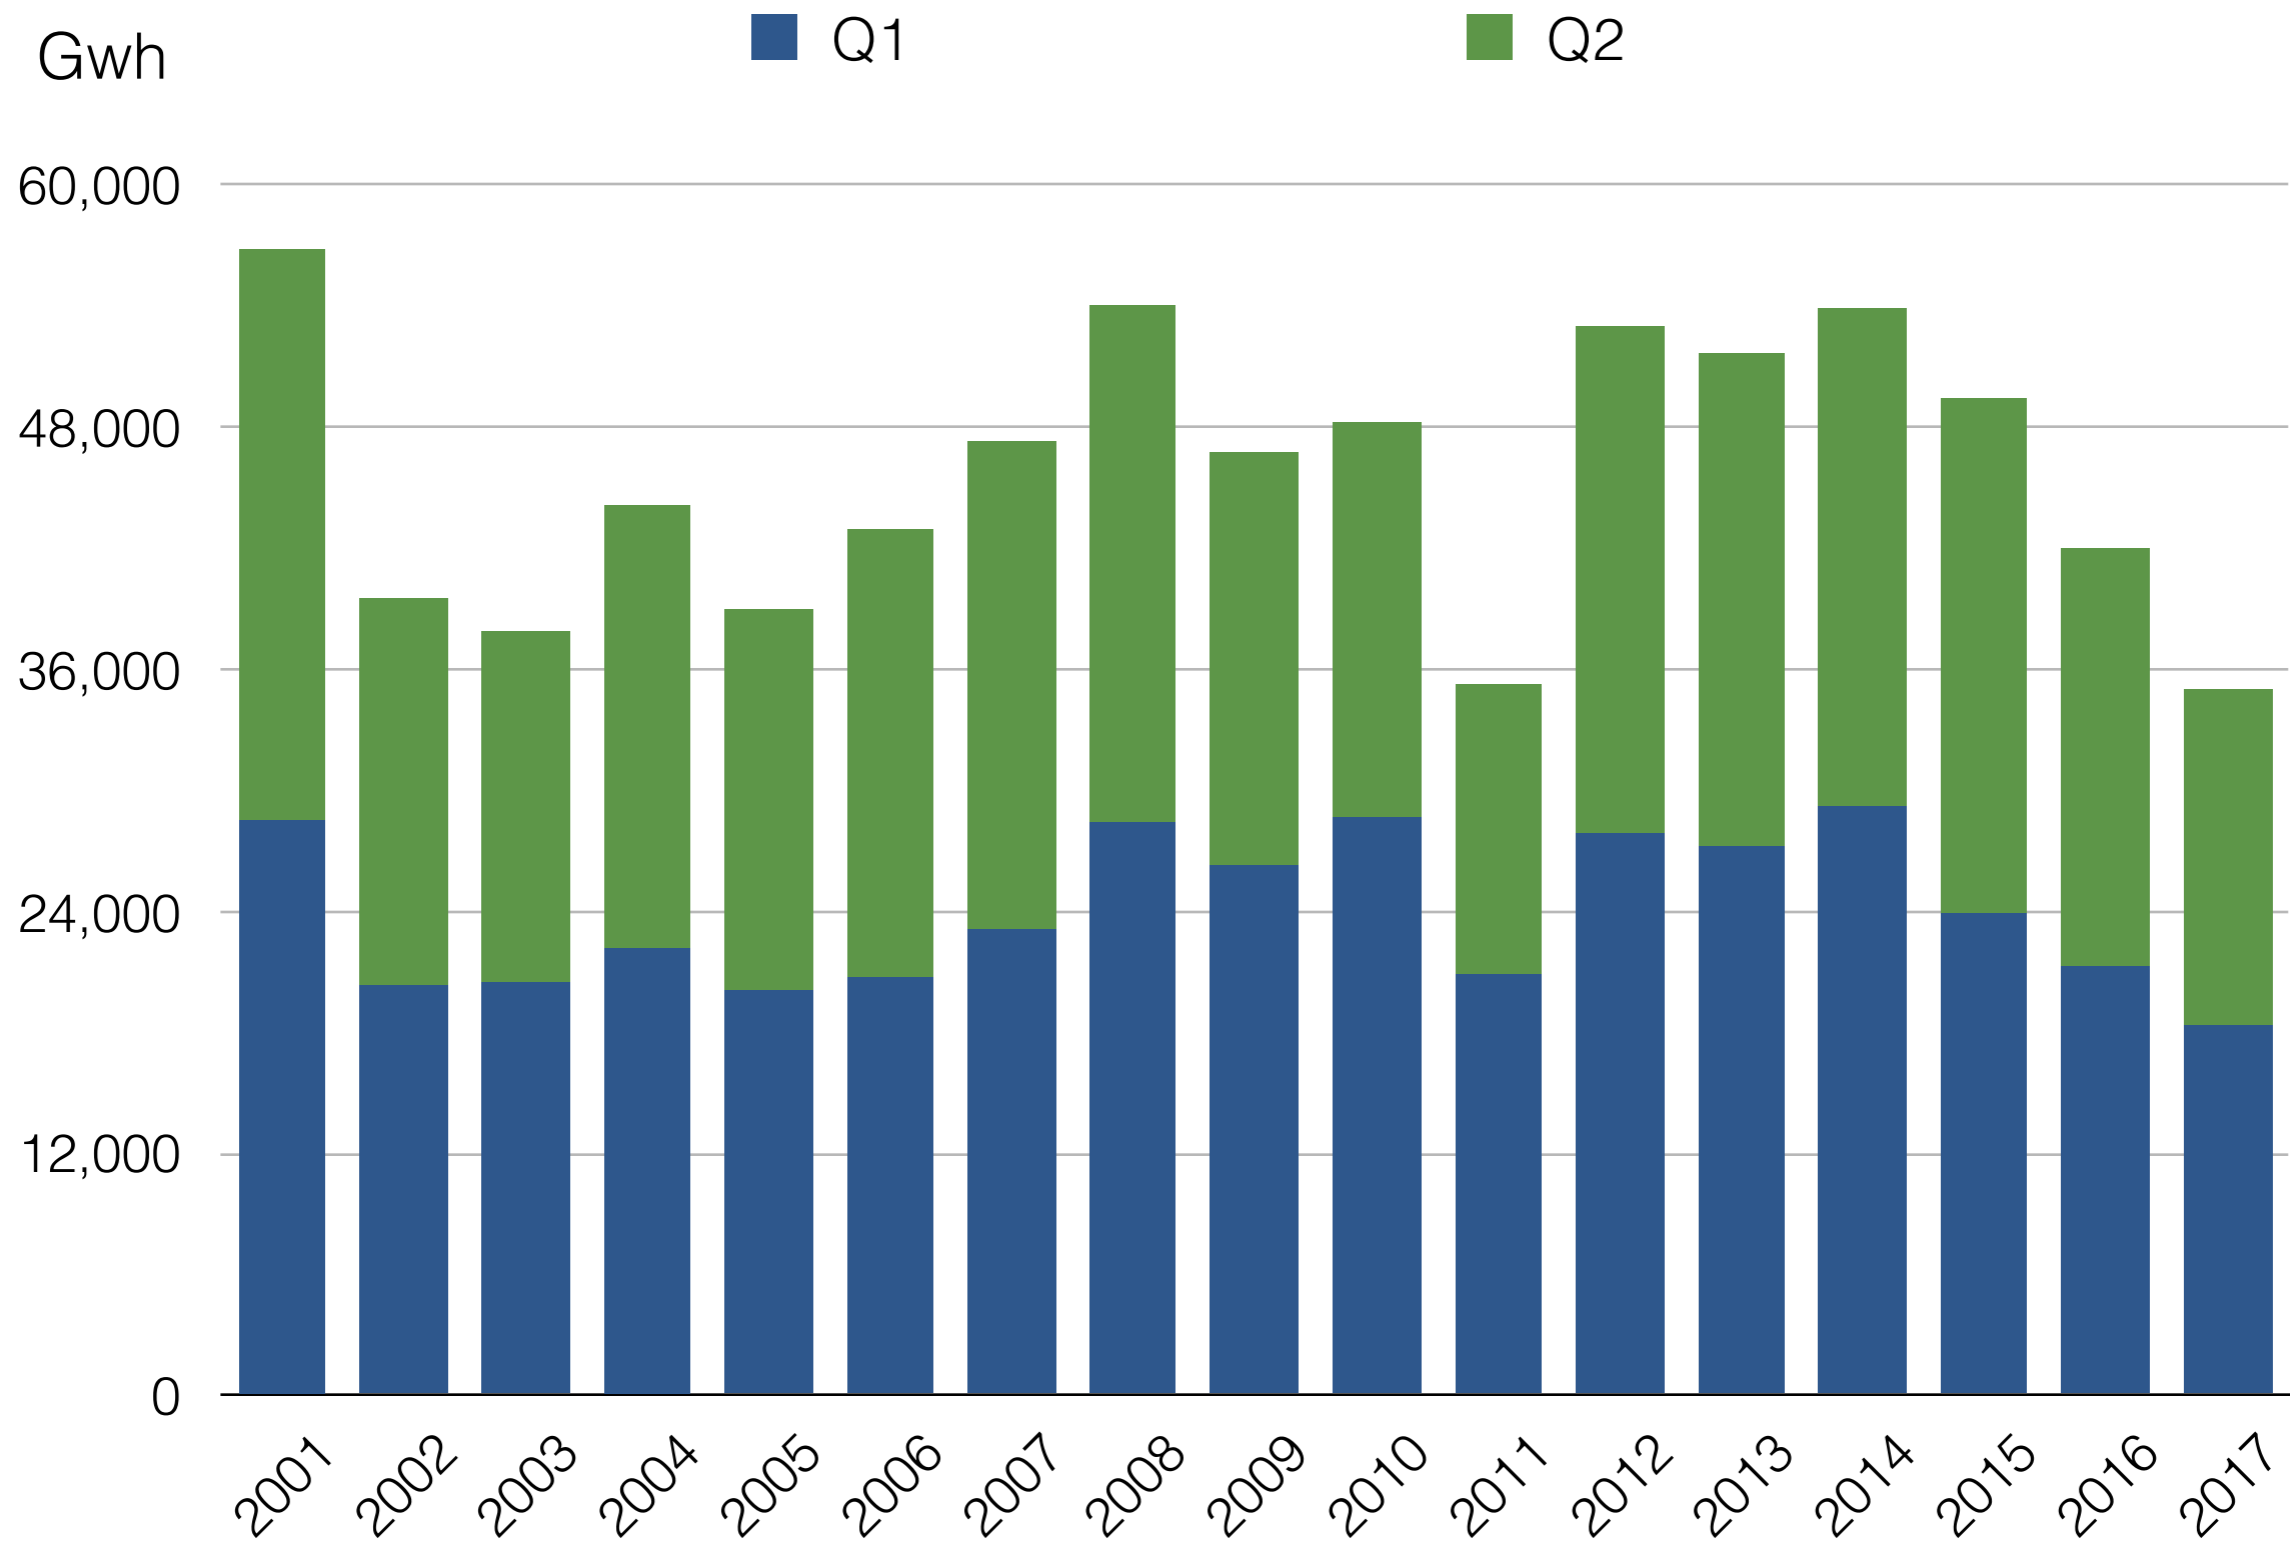

# California Nat Gas Electricity Generation - Half Year

Source: <https://www.eia.gov/electricity/data/browser/#/topic/0?agg=2,0,1&fuel=vtvv&geo=000000000004&sec=g&linechart=ELEC.GEN.ALL-CA-99.Q&columnchart=ELEC.GEN.ALL-CA-99.Q&map=ELEC.GEN.ALL-CA-99.Q&freq=Q&ctype=linechart&ltype=pin&rtype=s&pin=&rse=0&maptype=0>