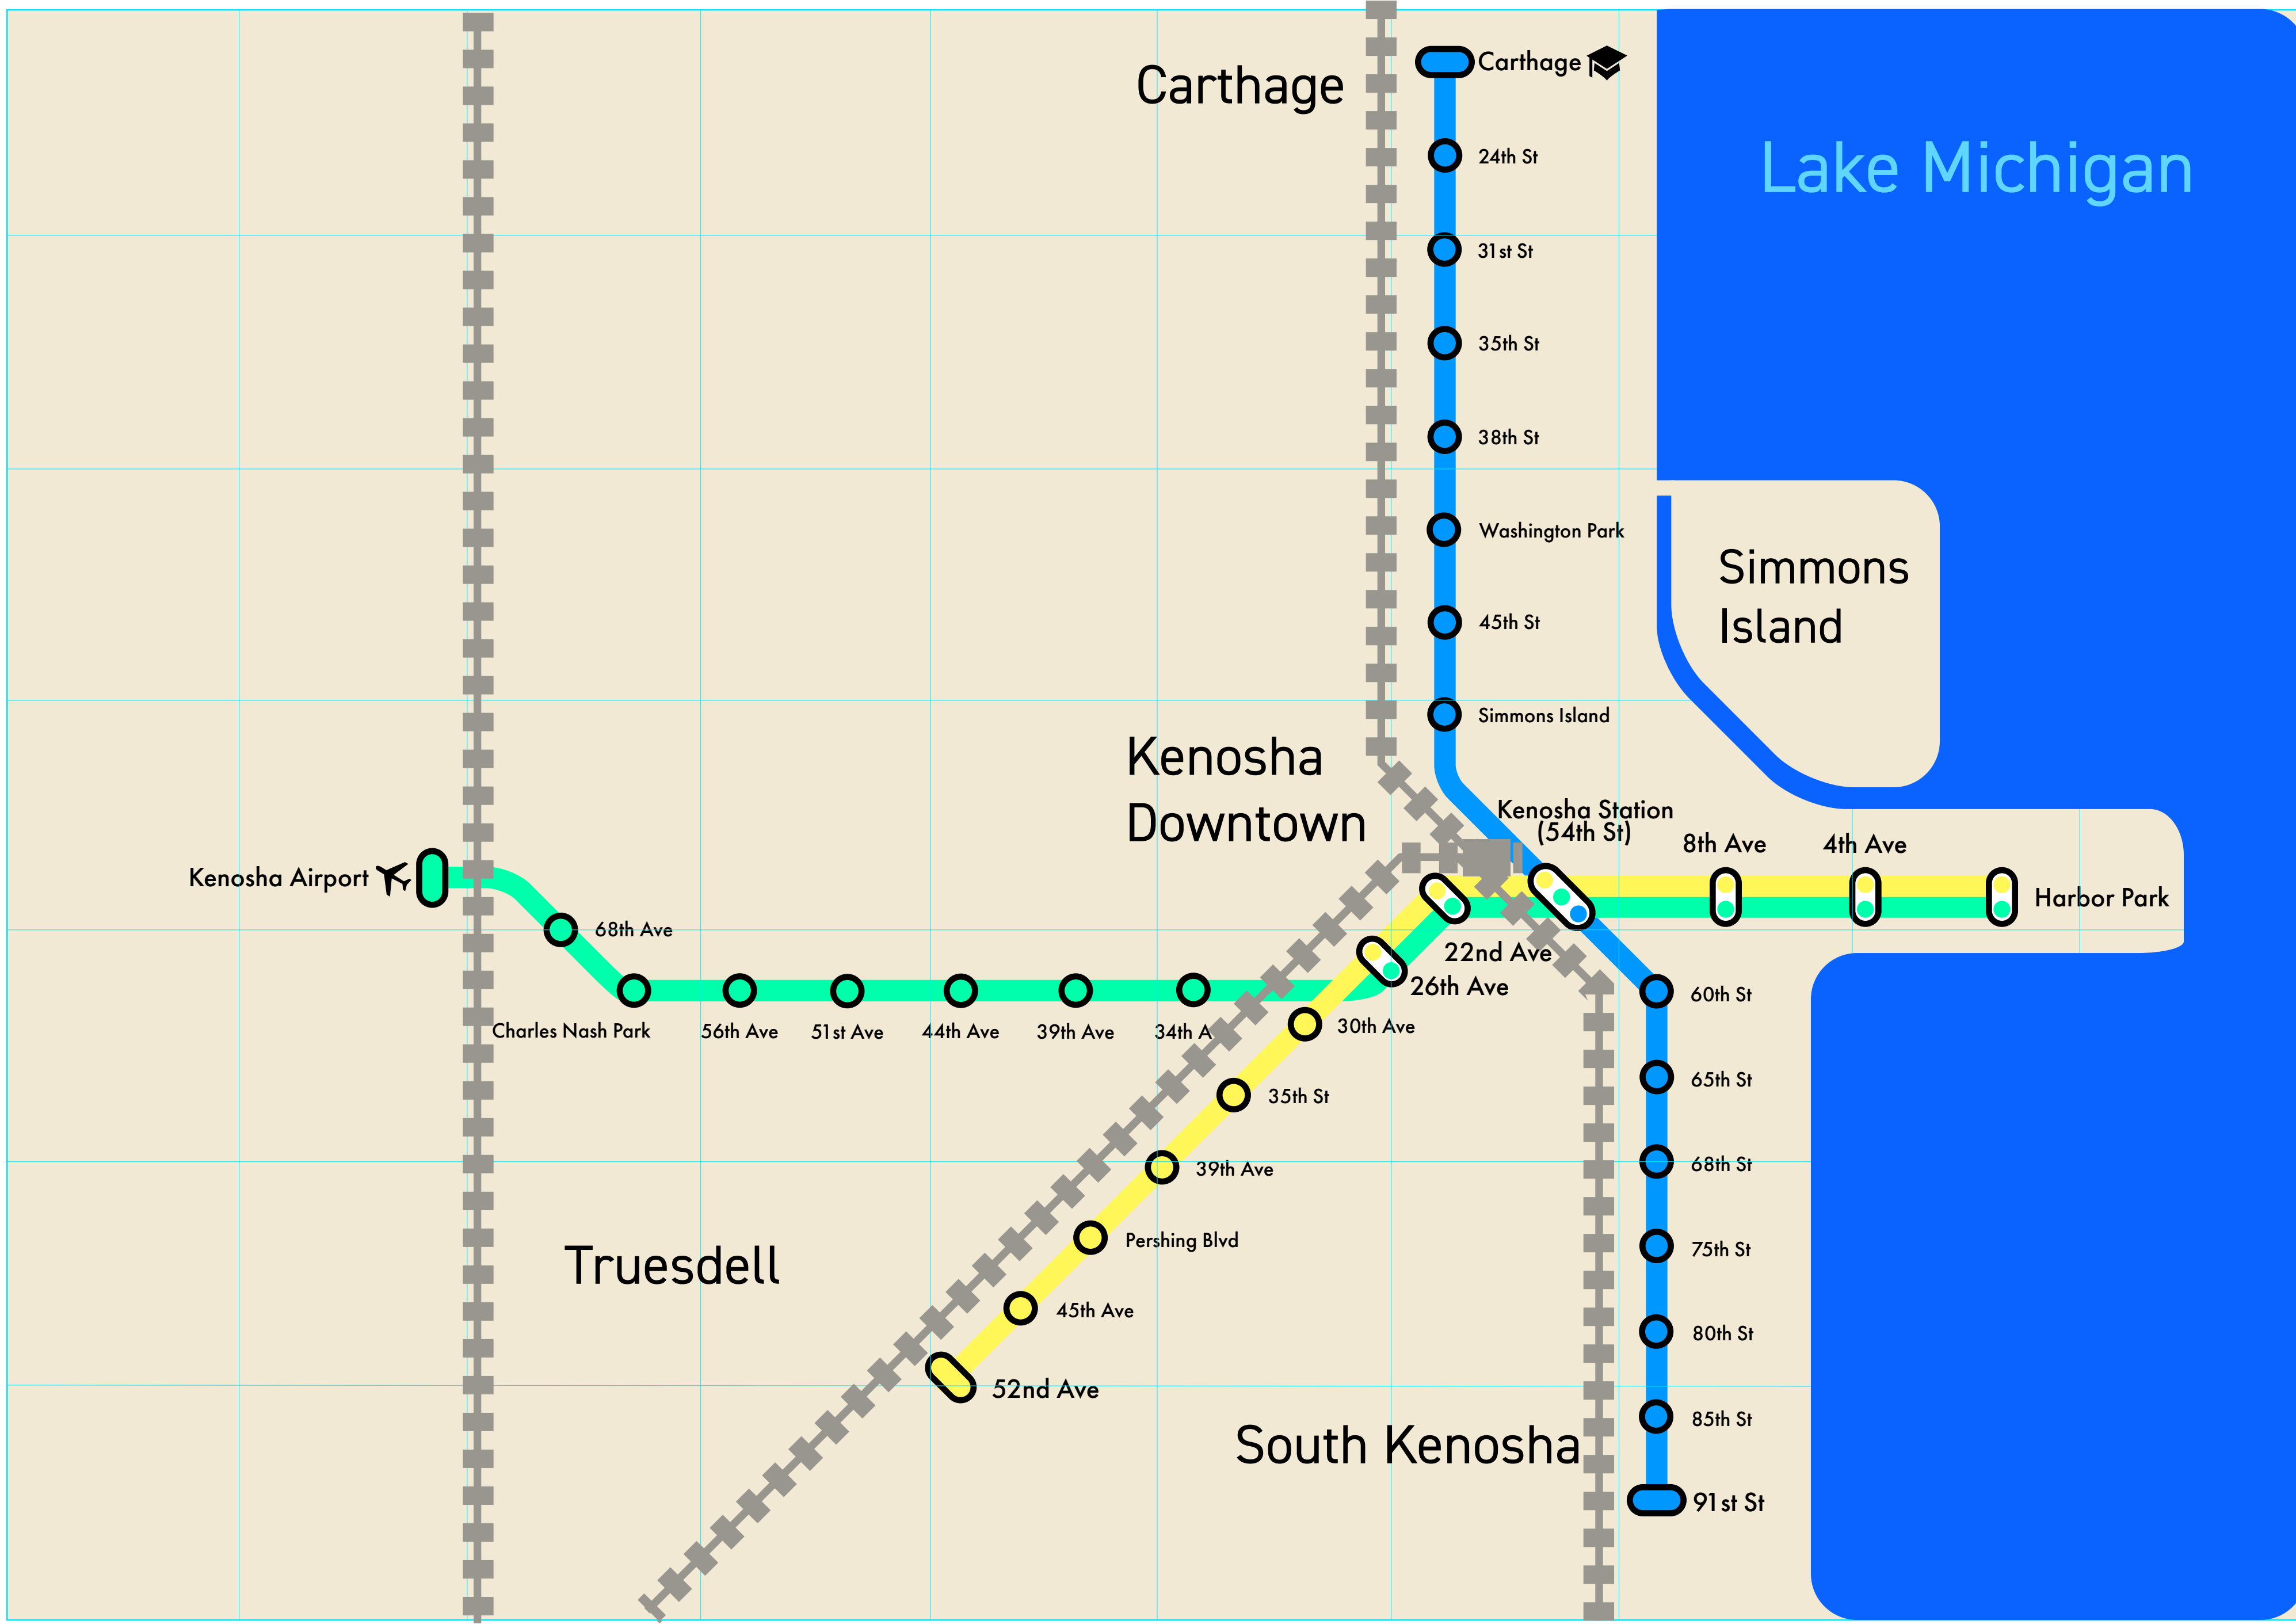

# Legend:

College

Airport

Rail Lines

# Kenosha MetroRail Diagram Map\*

\*Map design by Rikka The Second

A  
B  
C  
D  
E  
F  
G

- Harbor Park - 9D
- 4th Ave - 9D
- 8th Ave - 8D
- Kenosha Station(54th St) - D7
- 22nd Ave - D7
- 26th Ave - E6
- 30th Ave - E6
- 35th St - E6
- 39th Ave - F6
- Pershing Blvd - F5
- 45th Ave - F5
- 52nd Ave - F5
  
- 34th Ave - E6
- 39th Ave - E5
- 44th Ave - E5
- 51st Ave - E4
- 56th Ave - E4
- Charles Nash Park - E3
- 68th Ave - E3
- Kenosha Airport - D2
  
- 91st St - G8
- 85th St - G8
- 80th St - F8
- 75th St - F8
- 68th St - F8
- 75th St - F8
- 65th St - E8
- 60th St - E8
- Simmons Island - D7
- 45th St - C7
- Washington Park - C7
- 38th St - B7
- 35th St - B7
- 31st St - B7
- 24th St - A7
- Carthage - A7