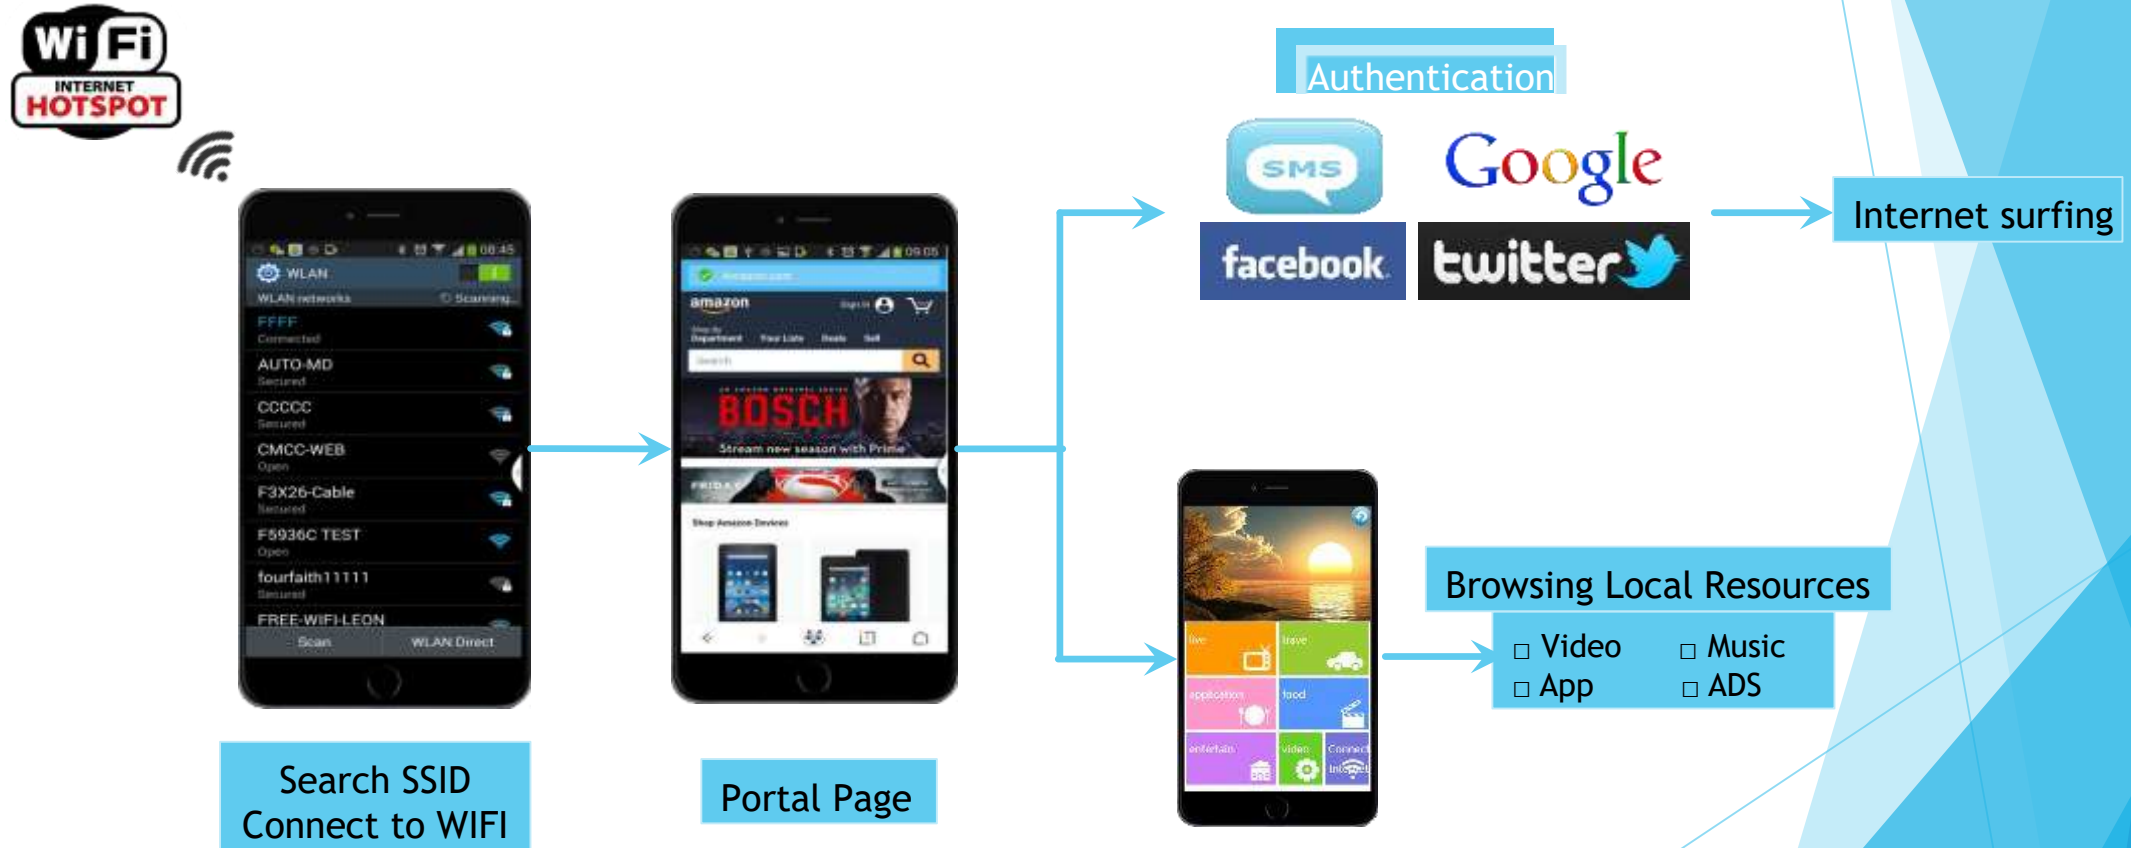

ACCESS PROCESS