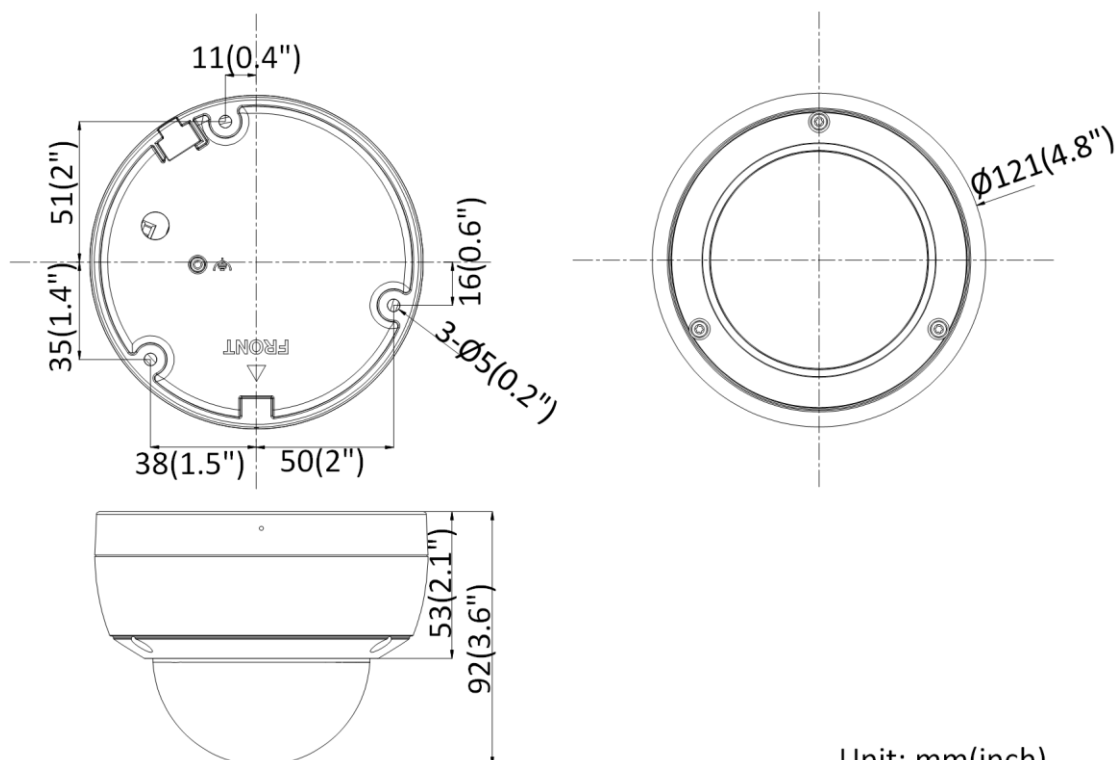

Startup and Operating Conditions	-30 °C to 60 °C (-22 °F to 140 °F), humidity 95% or less (non-condensing)
Storage Conditions	-30 °C to 60 °C (-22 °F to 140 °F), humidity 95% or less (non-condensing)
Power Supply	12 VDC $\pm$ 25%, $\Phi$ 5.5 mm coaxial power plug; PoE (802.3af, class 3)
Power Consumption and Current	12 VDC, 0.5 A, max. 6 W; PoE: (802.3af, 36 V to 57 V), 0.2 A to 0.1 A, max. 7.5 W
Material	Camera body: metal, bubble: plastic
Dimensions	Camera: $\Phi$ 121 $\times$ 92 mm ( $\Phi$ 4.8" $\times$ 3.6") With package: 134 $\times$ 134 $\times$ 108 mm (5.3" $\times$ 5.3" $\times$ 4.3")
Weight	Camera: Approx. 570 g (1.3 lb.) With package: Approx. 950 g (2.1 lb.)
<b>Approval</b>	
EMC	47 CFR Part 15, Subpart B; EN 55032: 2015, EN 61000-3-2: 2014, EN 61000-3-3: 2013, EN 50130-4: 2011 +A1: 2014; AS/NZS CISPR 32: 2015; ICES-003: Issue 6, 2016; KN 32: 2015, KN 35: 2015
Safety	UL 60950-1, IEC 60950-1:2005 + Am 1:2009 + Am 2:2013, EN 60950-1:2005 + Am 1:2009 + Am 2:2013, IS 13252(Part 1):2010+A1:2013+A2:2015, IEC/EN 60950-1
Chemistry	2011/65/EU, 2012/19/EU, Regulation (EC) No 1907/2006
Protection	Ingress protection: IK10 (IEC 62262:2002), IP66 (IEC 60529-2013)

## Available Model

DS-2CD2143G0-IU (2.8/4/6/8 mm)

## Dimensions

Unit: mm(inch)

**Accessory**

**DS-1272ZJ-120**  
**Wall Mount**

**DS-1272ZJ-120B**  
**Wall Mount**

**DS-1271ZJ-120**  
**Pendant Mount**

**DS-1275ZJ-SUS**  
**Vertical Pole Mount**

**DS-1276ZJ-SUS**  
**Junction Box**