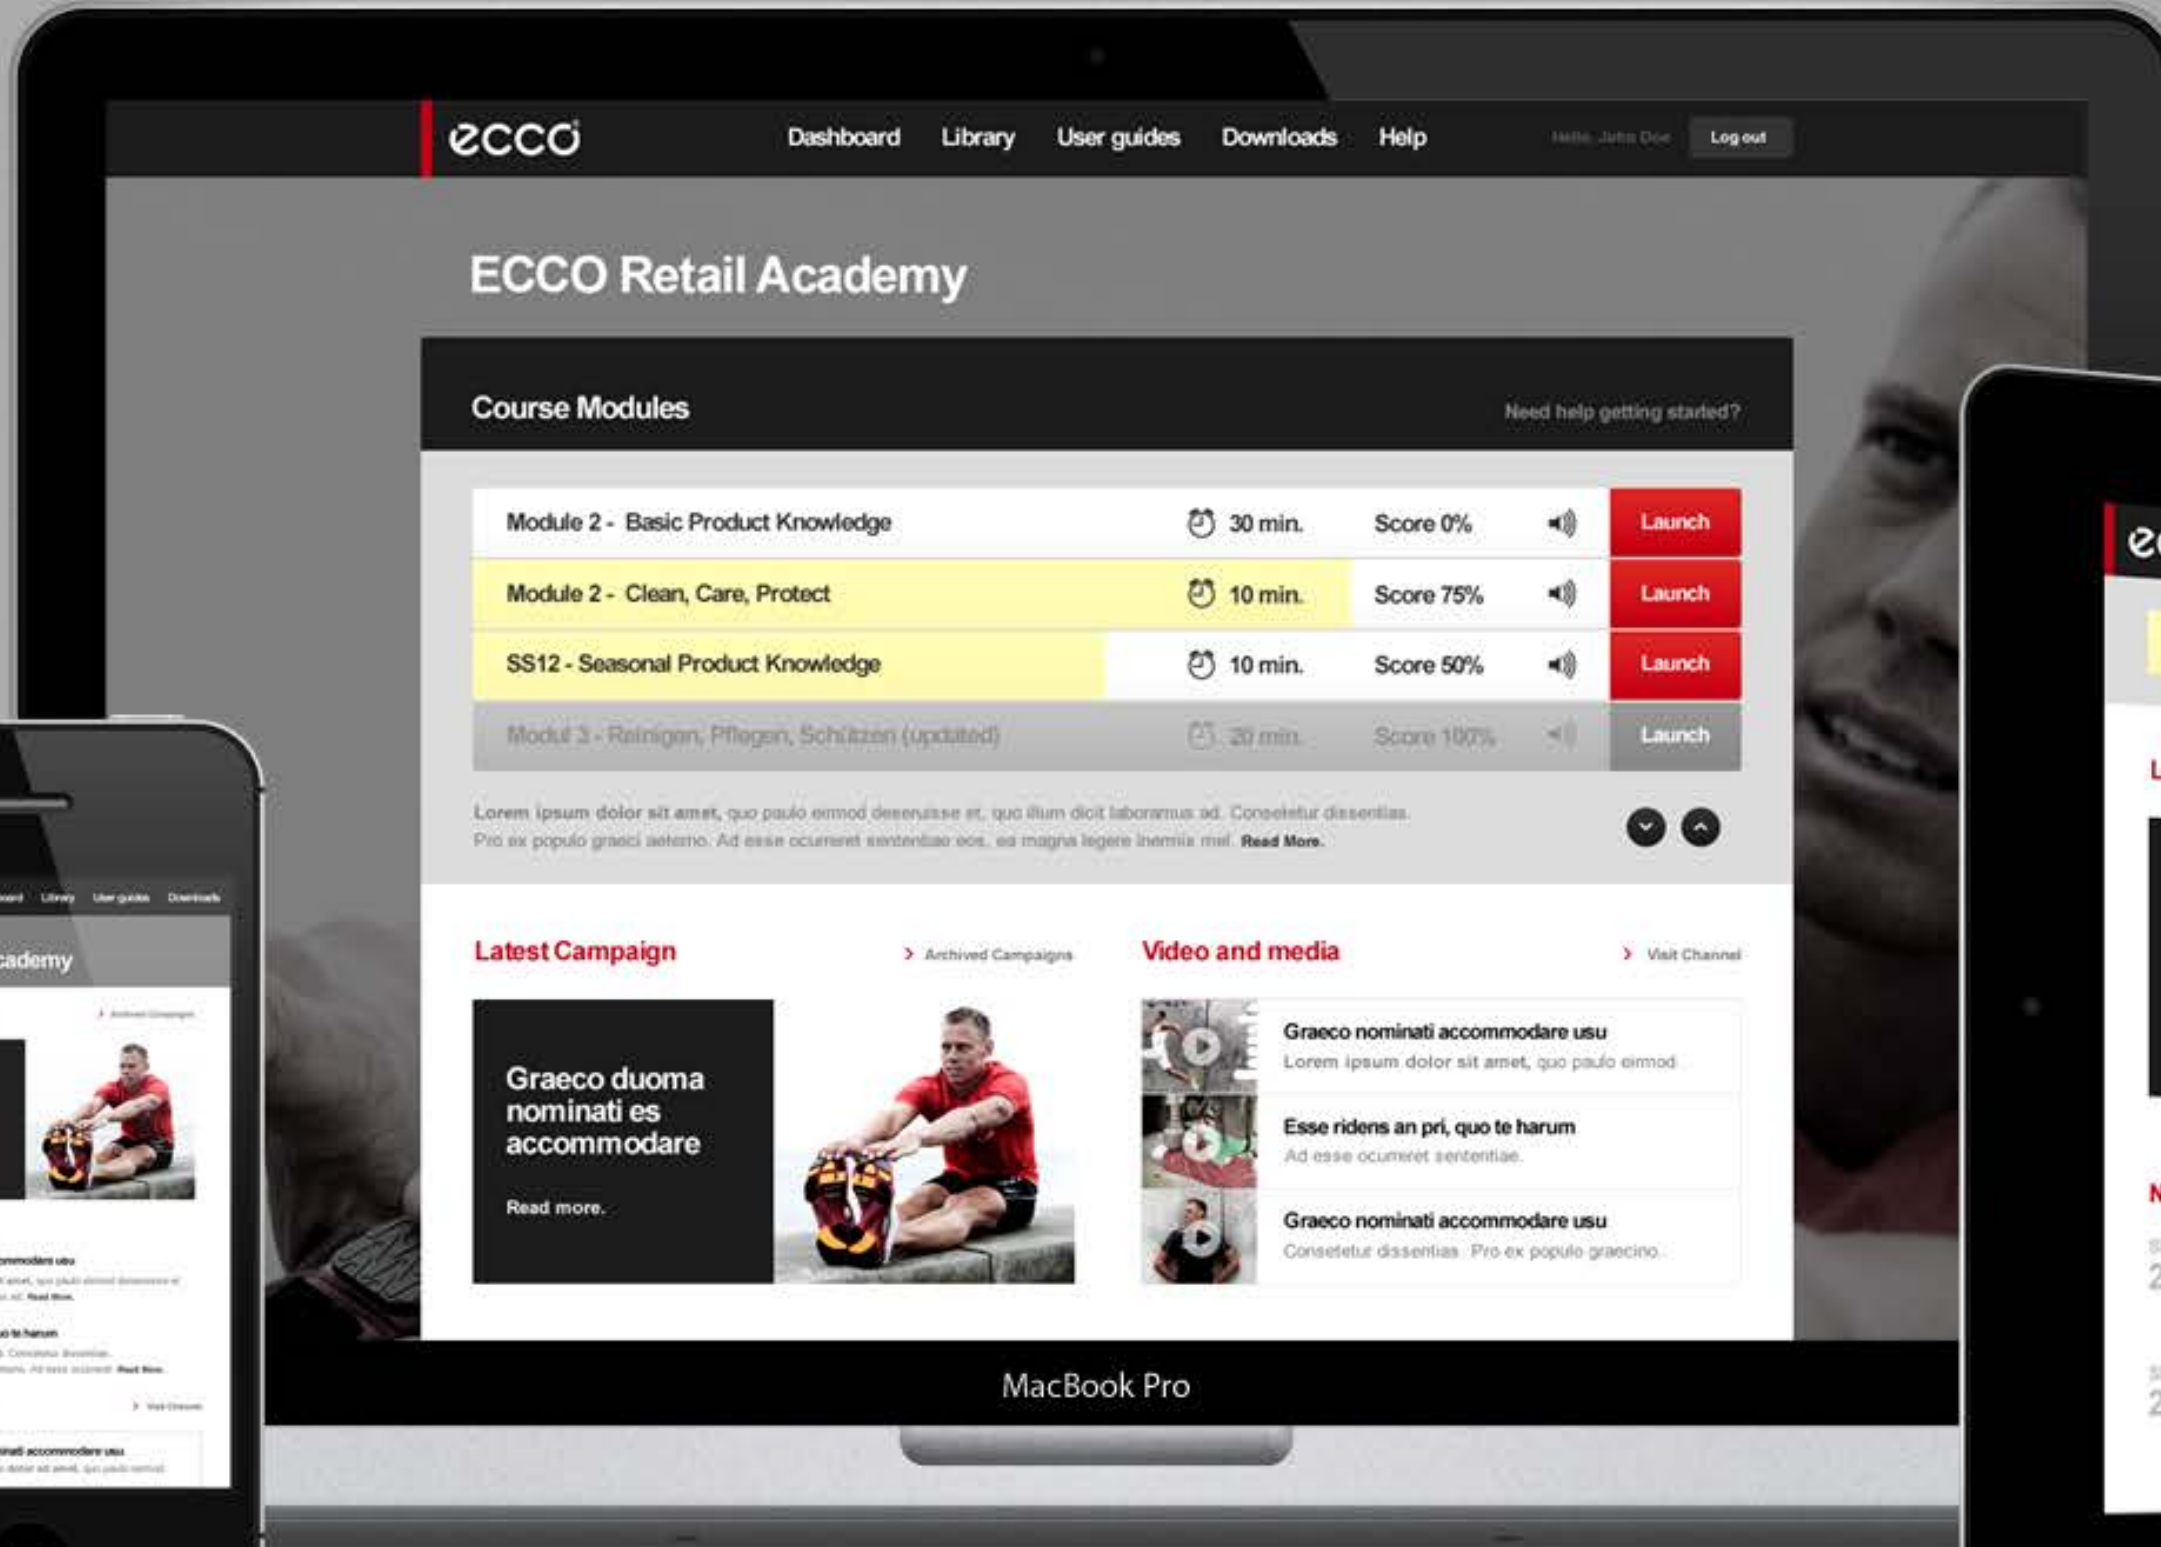

STOCK2MORROW

APRIL 18, 2017

Understanding Debt, Equity and Risk Reward Ratio

MONEYCHANNEL

ECCO RETAIL ACADEMY

UI/UX DESIGN
EMPLOYEE LEARNING PLATFORM

ECCO Retail Academy

Course Modules Need help getting started?