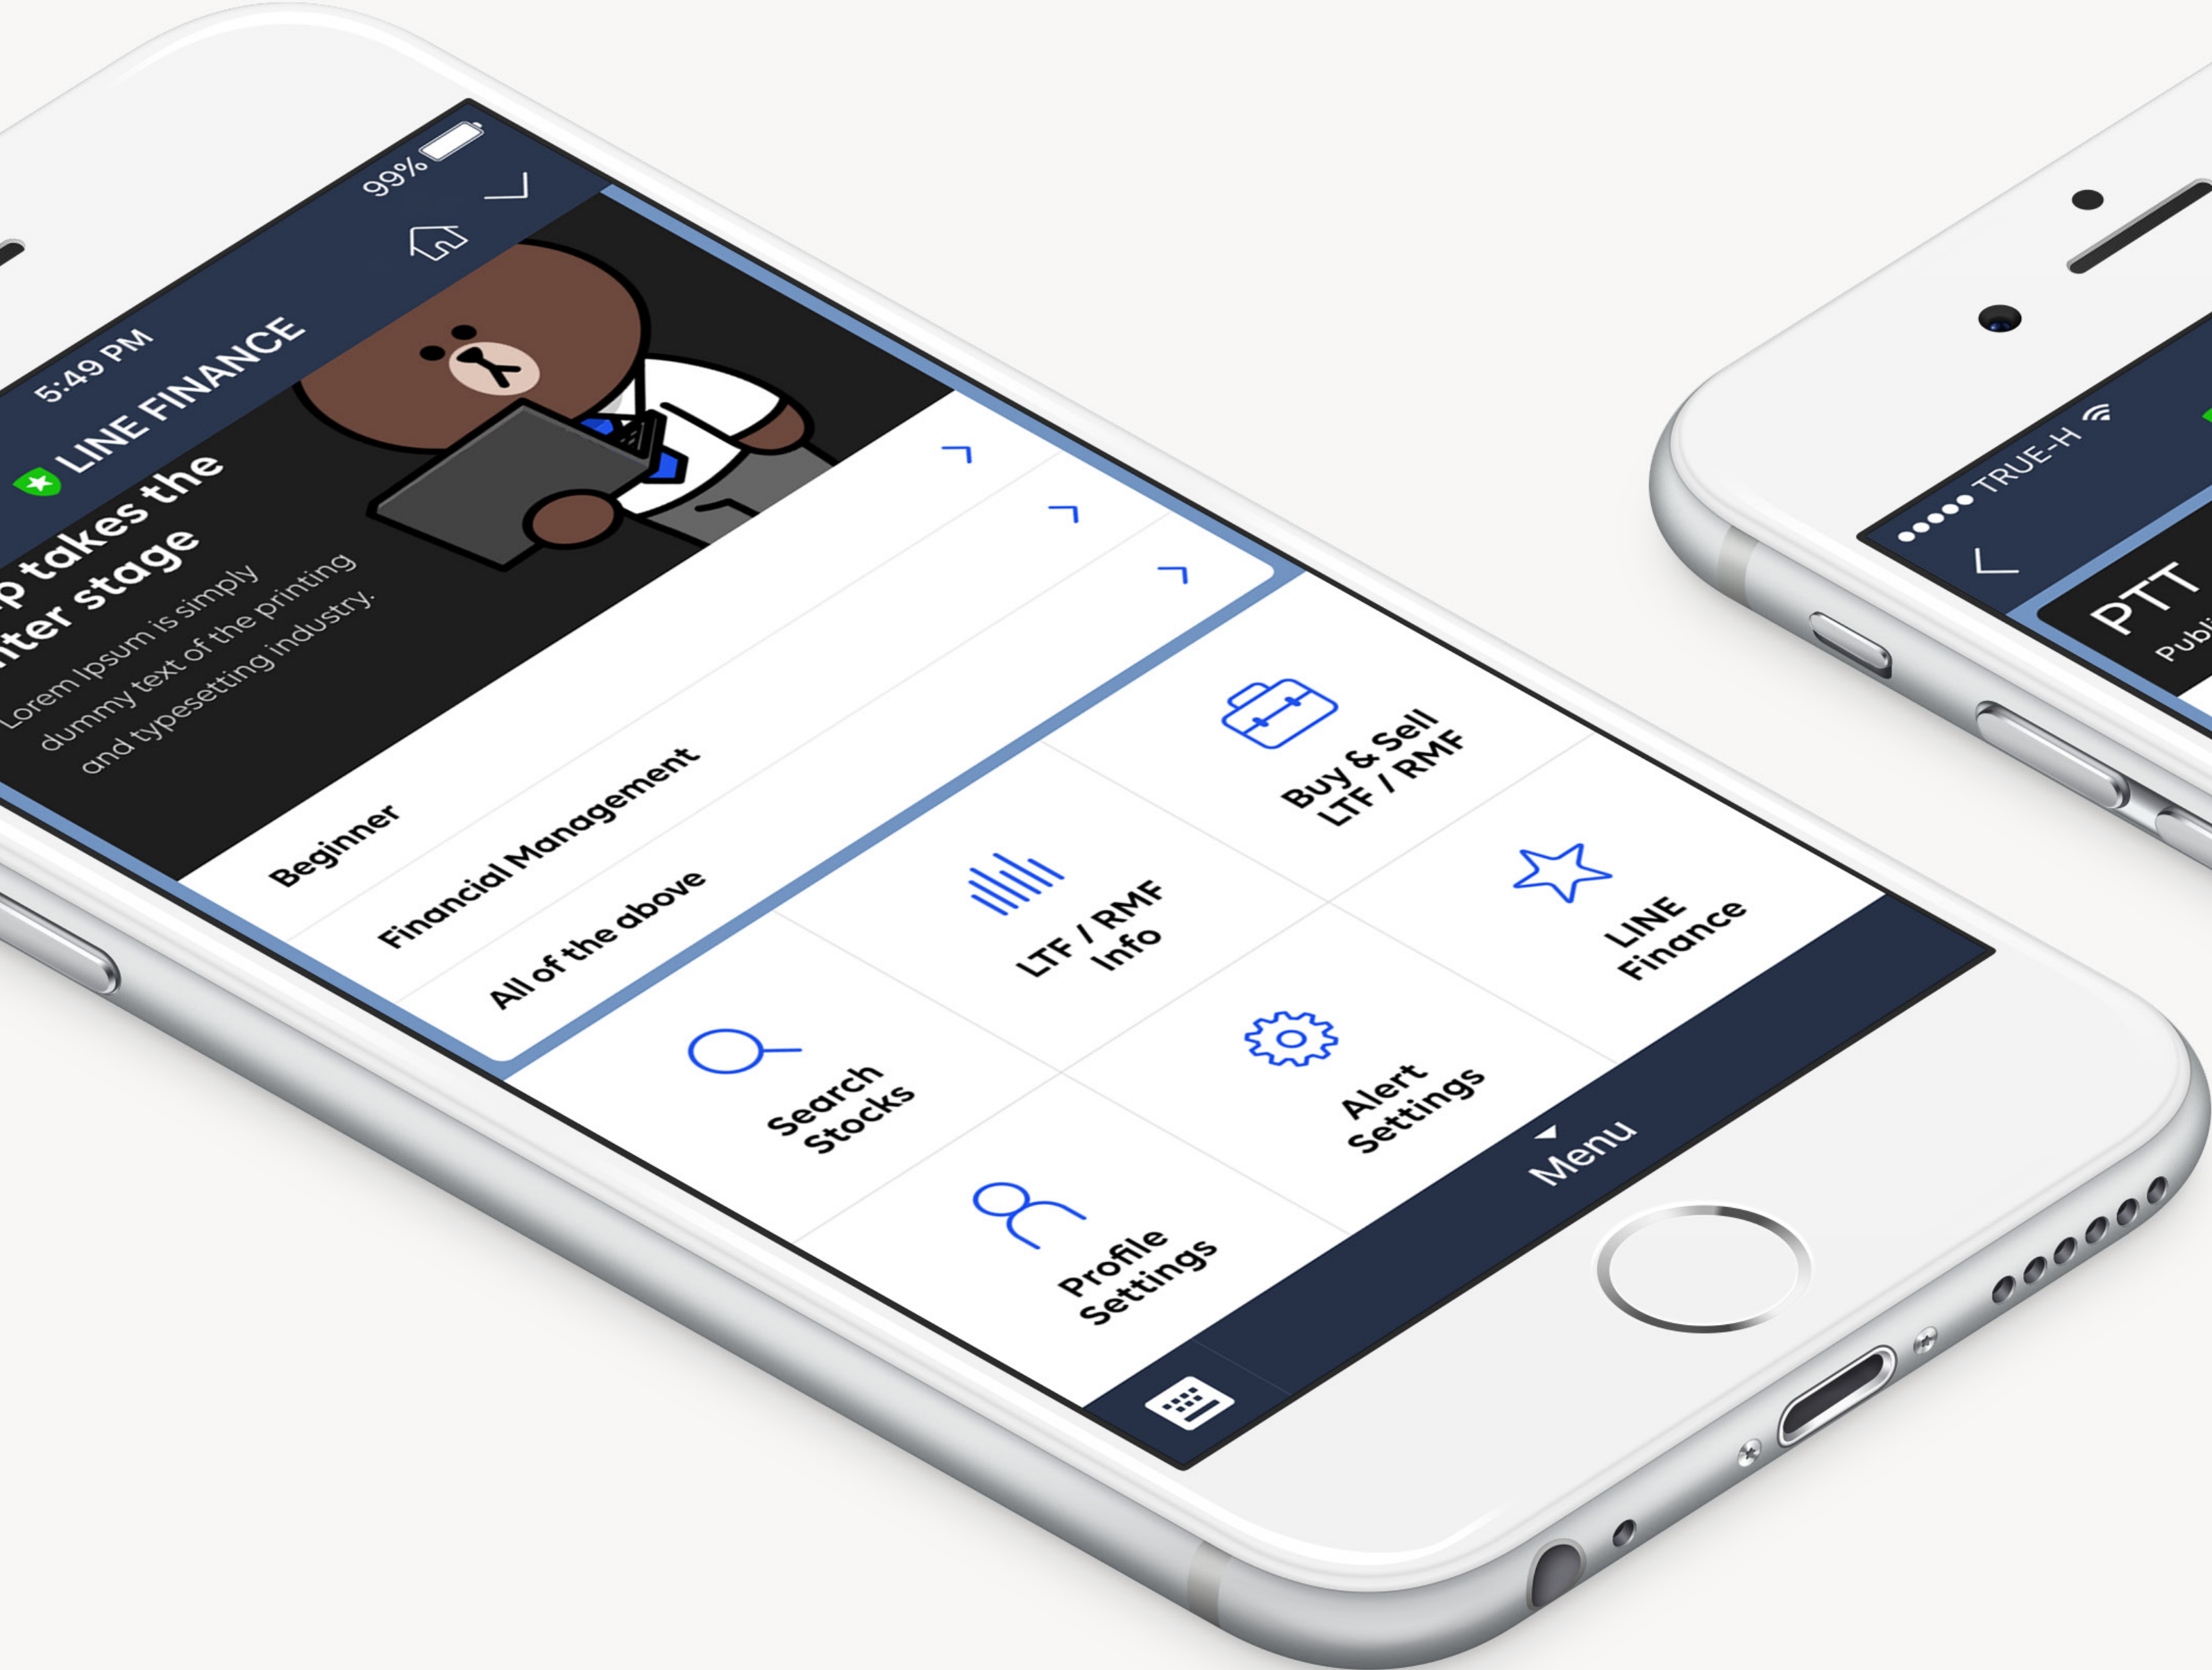

STOCK2MORROW

APRIL 18, 2017

Understanding Debt, Equity and Risk Reward Ratio

MONEYCHANNEL

ECCO RETAIL ACADEMY

UI/UX DESIGN
EMPLOYEE LEARNING PLATFORM

ECCO Retail Academy

Course Modules Need help getting started?