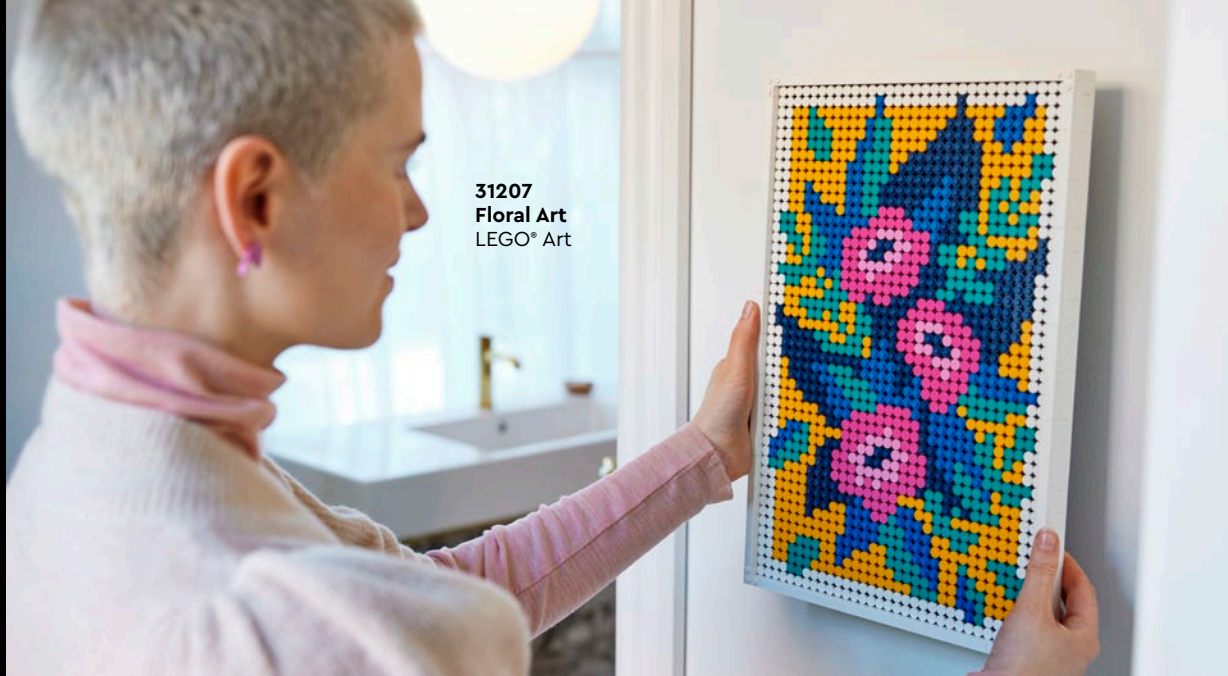

31207
Floral Art
LEGO® Art