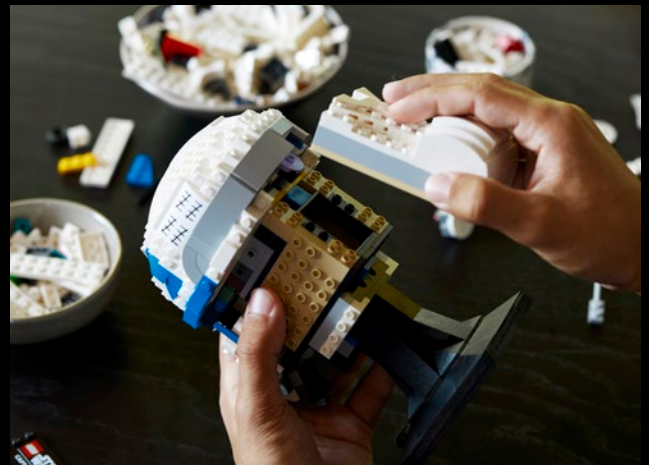

GALAXY OF FUN

It began a long time ago, in a galaxy far, far away. Now the story continues in your own home with LEGO® Star Wars™ sets for adults. Explore the range to discover holiday or birthday gift ideas for *Star Wars* fans and any passionate LEGO builder.