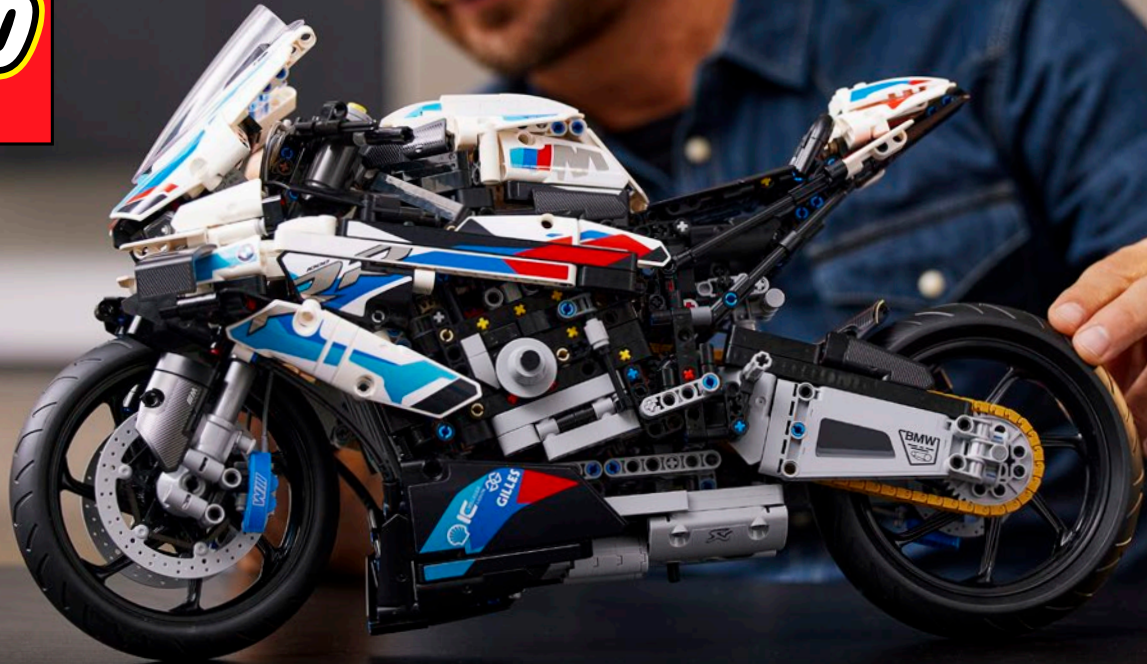

VEHICLES

42130
BMW M 1000 RR
LEGO® Technic

Welcome, petrolhead, to the garage of your dreams. Take a look around. You'll find an all-star line-up of history's greatest and most iconic vehicles, recreated in stunning detail, waiting for you to take them for a spin. You'll find that building LEGO® Vehicles range for Adults is about the journey, just as much as the destination.

**BMW
MOTORRAD**

M 1000 RR