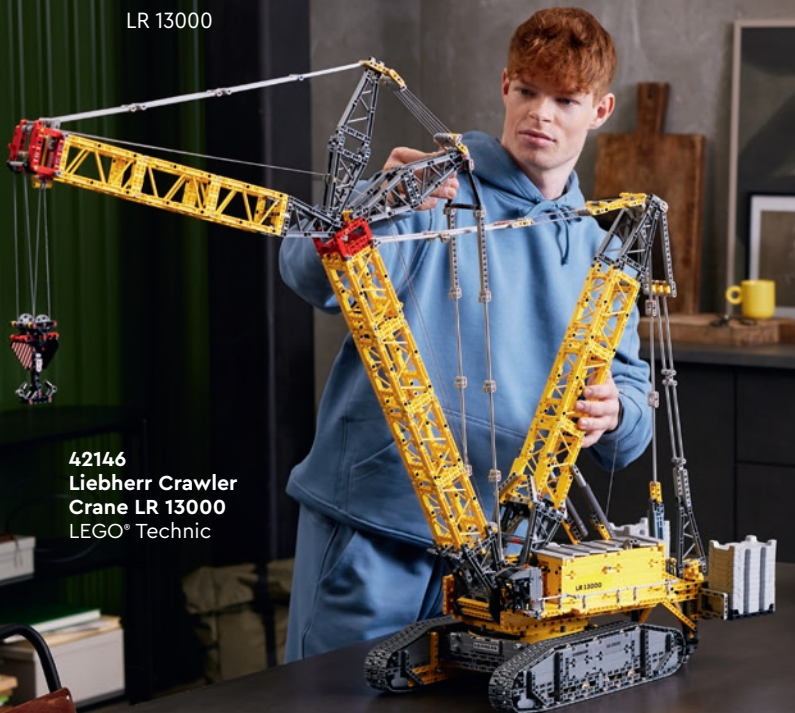

10317
Land Rover Classic
Defender 90
LEGO® Icons

- CLASSIC -

Land Rover and the Land Rover logo are trademarks owned and licensed by Jaguar Land Rover Limited

SHIFT YOUR CREATIVITY UP A GEAR!

This impressive replica model comes with an array of authentic features, including an opening hood and trunk, a detailed engine bay with a spinning radiator fan and working tie-rod steering. Remove the roof for access to the detailed interior with brake, clutch and gas pedals, gear shift, radio, rearview mirror and working steering.

42131
App-Controlled Cat®
D11 Bulldozer
LEGO® Technic

TAKE CONTROL OF YOUR BULLDOZER MODEL

©2023 Caterpillar. All Rights Reserved. CAT, CATERPILLAR, LET'S DO THE WORK, their respective logos, "Caterpillar Yellow", the "Power Edge" and Cat "Modern Hex" trade dress as well as corporate and product identity used herein, are trademarks of Caterpillar and may not be used without permission.
The LEGO Group, a licensee of Caterpillar Inc.

LIEBHERR

LR 13000

42146
Liebherr Crawler
Crane LR 13000
LEGO® Technic

MOVES LIKE A REAL CRANE

Immerse yourself in the details as you enjoy a mindful build that celebrates one of the world's most powerful cranes. Then put your crane model to work using the LEGO® Technic™ CONTROL+ app to see what this mighty machine can do. Realistic functions include the tank steering, rotating turntable, luffing jib, winch and load sensing.