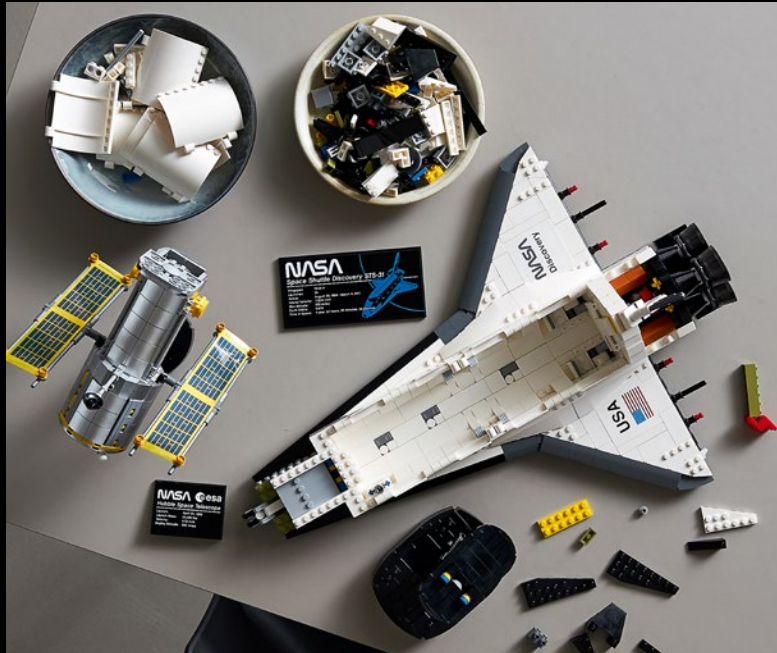

21327
Typewriter
LEGO® Ideas

LEGO® SETS FOR ADULT BUILDERS LEGO COLLECTION

10283
NASA Space Shuttle Discovery
LEGO® Icons

This product is developed in collaboration with the European Space Agency (ESA) for the purpose of fostering children's interest in space science. ESA is not involved in the manufacturing and commercialisation of this product.