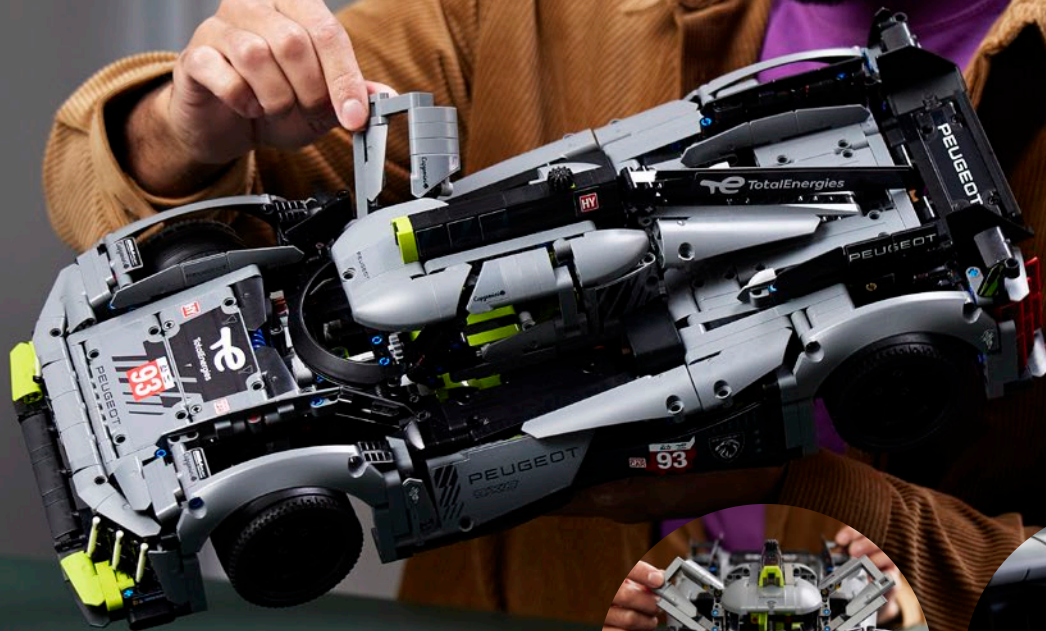

FAITHFUL DETAILING

24h
LE MANS®

42156
PEUGEOT 9X8 24H Le Mans
Hybrid Hypercar
LEGO® Technic

Product under license by PEUGEOT™
Official 24 Hours of Le Mans Licensed product

LEGO® SETS FOR ADULT BUILDERS VEHICLES