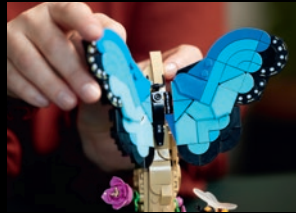

DETAILED, LIFE-SIZE DISPLAY MODELS OF 3 BEAUTIFUL INSECTS

Connect with your passion for nature as you build, posable, life-size models of 3 extraordinary insects. Recreate the vivid blue wings of the blue morpho butterfly. Build a Hercules beetle, the longest beetle in the world, featuring attachable wings and the characteristic horns of the male of the species. And capture the look of a female Chinese mantis, ready to attack its prey.