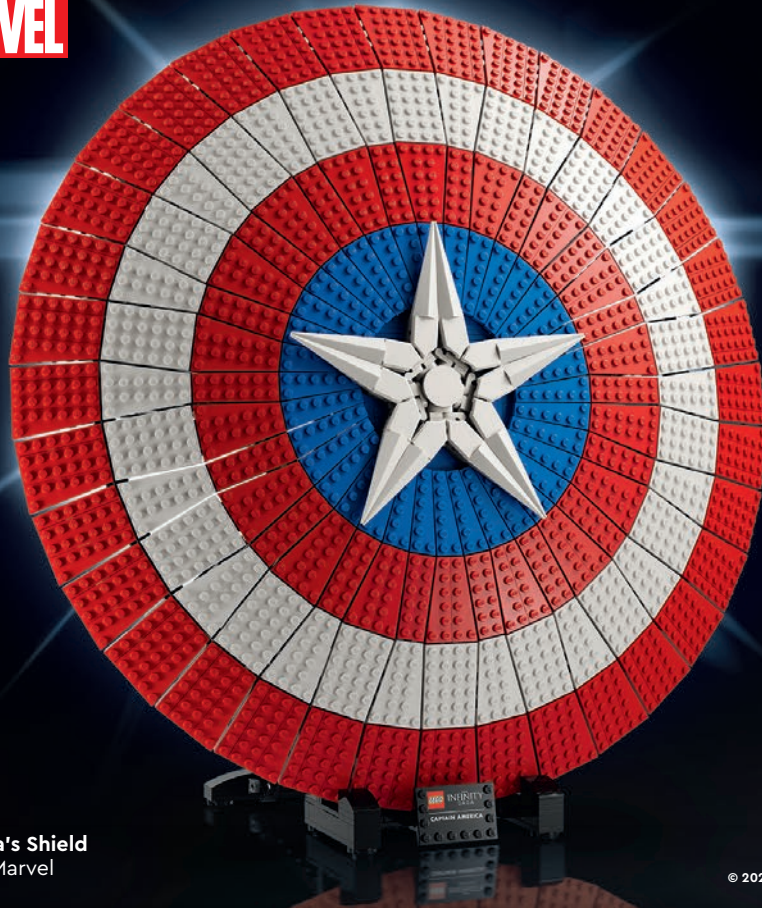

MARVEL

© 2023 MARVEL

76210
Hulkbuster
LEGO® Marvel

LOSE YOURSELF IN
YOUR FAVORITE
MOVIES AND SHOWS
LIKE NEVER BEFORE

MARVEL STUDIOS
THE
INFINITY
SAGA

Celebrate your favorite
movies and shows with
LEGO® sets for Adults.

76223
Nano Gauntlet
LEGO® Marvel

MARVEL

76262
Captain
America's Shield
LEGO® Marvel

© 2023 MARVEL

AN EMBLEM OF GOOD VS. EVIL

Adult Marvel enthusiasts can put their passion on display with this recreation of one of the most iconic items in the Marvel Cinematic Universe. LEGO® Marvel Captain America's Shield is a detailed and authentic model that is rewarding to build and pleasing to admire long after the construction work has been completed.