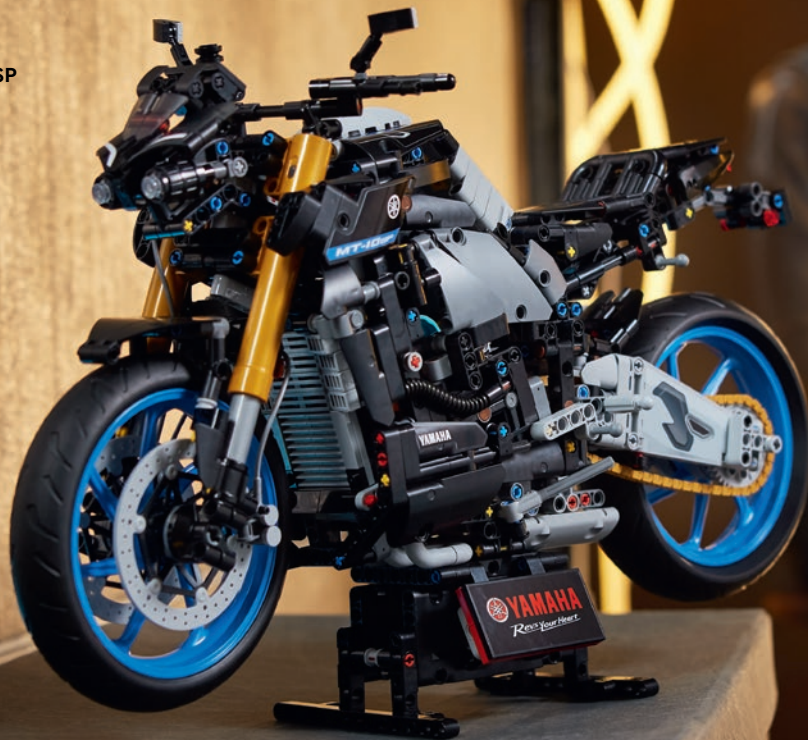

42159
Yamaha MT-10 SP
LEGO® Technic