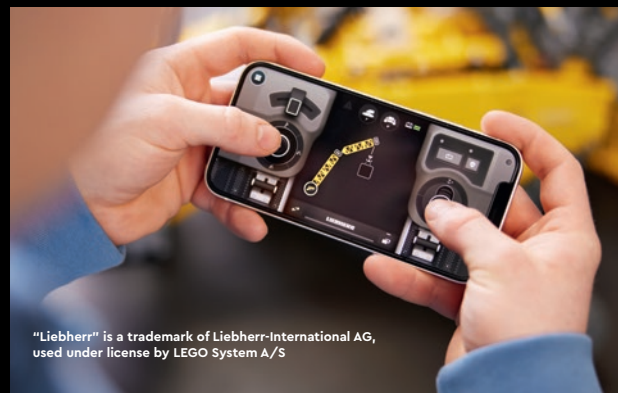

LIEBHERR

LR 13000

42146
Liebherr Crawler
Crane LR 13000
LEGO® Technic

MOVES LIKE A REAL CRANE

Immerse yourself in the details as you enjoy a mindful build that celebrates one of the world's most powerful cranes. Then put your crane model to work using the LEGO® Technic™ CONTROL+ app to see what this mighty machine can do. Realistic functions include the tank steering, rotating turntable, luffing jib, winch and load sensing.