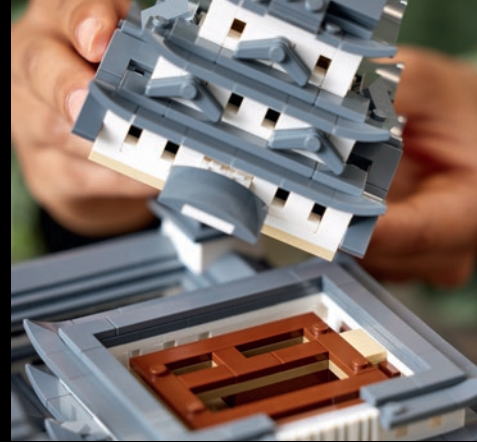

TRAVEL & HISTORY

CAPTURE THE MAJESTY OF HIMEJI CASTLE

21060
Himeji Castle
LEGO® Architecture

Celebrate the longevity and majestic beauty of one of Japan's most revered buildings with this LEGO® Architecture Himeji Castle display model. Be transported to the city of Himeji without leaving home as you recreate authentic details such as the castle's turrets, walkways and asymmetric walls in LEGO style. Lift off the top of the main building to view a simplified interpretation of the interior layout.