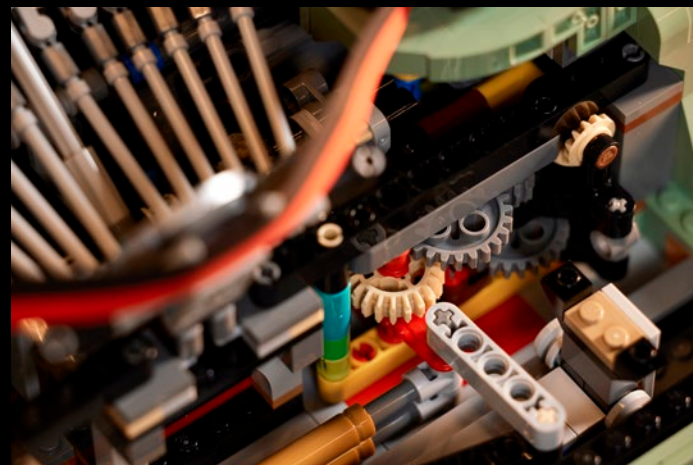

21327
Typewriter
LEGO® Ideas

LEGO® SETS FOR ADULT BUILDERS LEGO COLLECTION