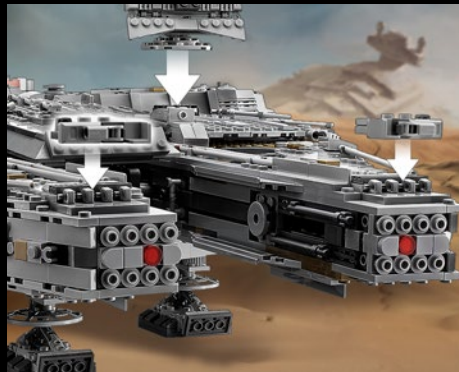

© & ™ Lucasfilm Ltd.

TRAVEL THE LEGO® GALAXY IN
THE ULTIMATE **MILLENNIUM FALCON!**