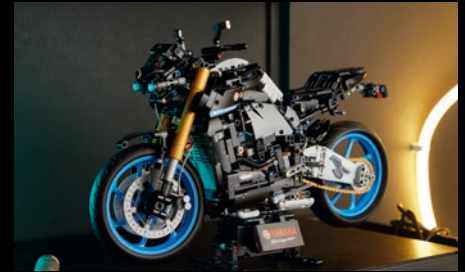

CLICK ON YOUR FAVORITE THEME TO EXPLORE MORE

ADULTS WELCOME

VEHICLES