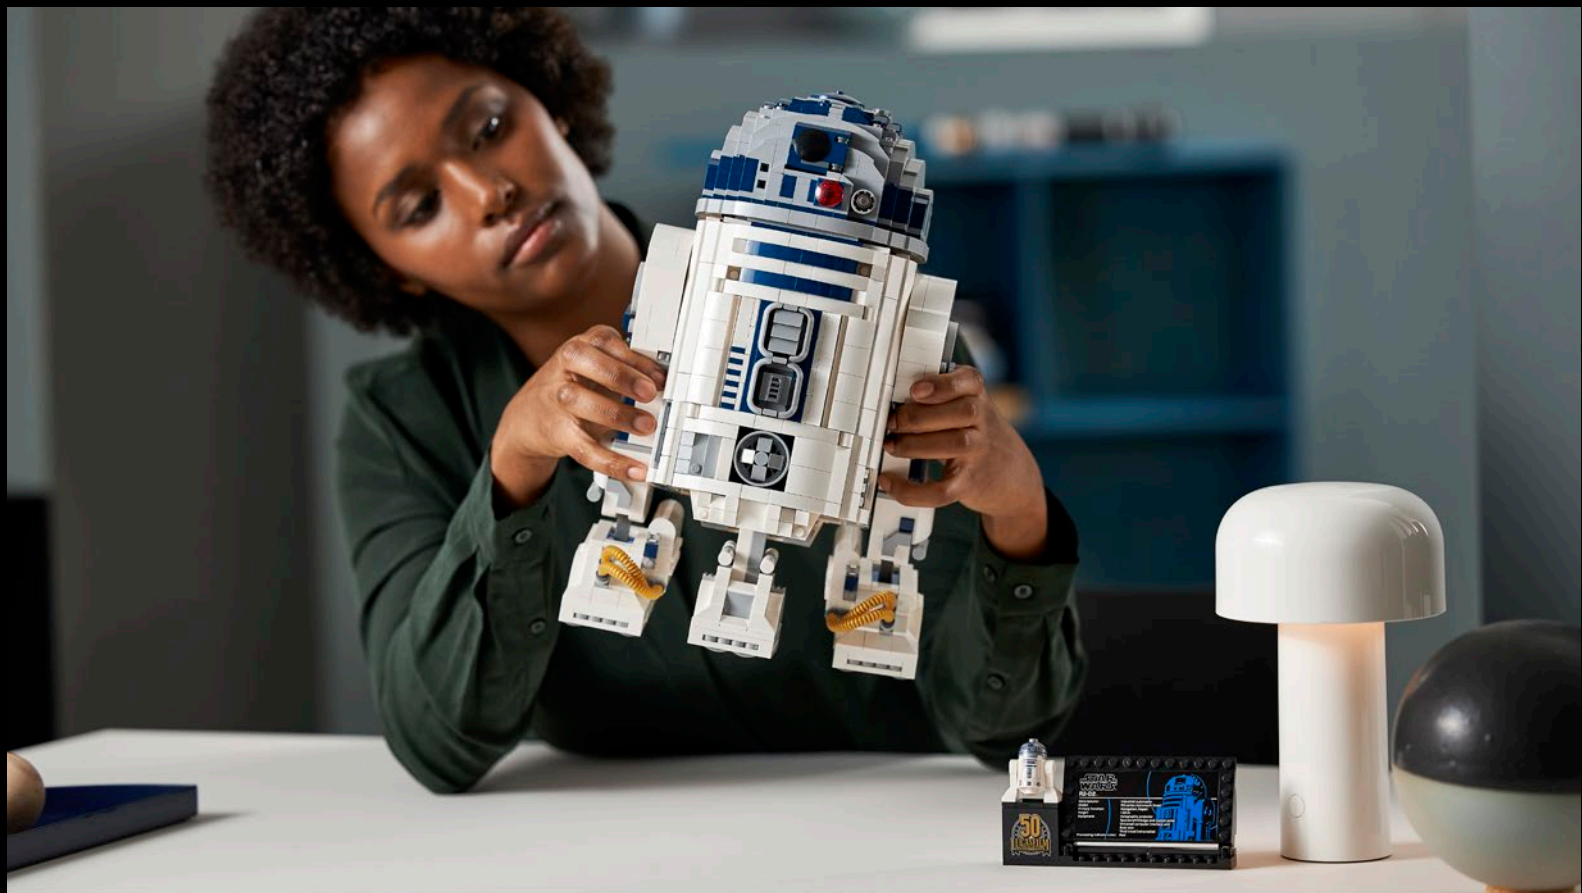

**STAR
WARS**

75308
R2-D2™
LEGO® Star Wars™

BUILD AND DISPLAY

This cool construction model comes with a buildable display stand, featuring an information plaque, R2-D2 LEGO® droid figure and an exclusive Lucasfilm 50th anniversary LEGO brick, to complete an awesome centerpiece for your home or workplace.