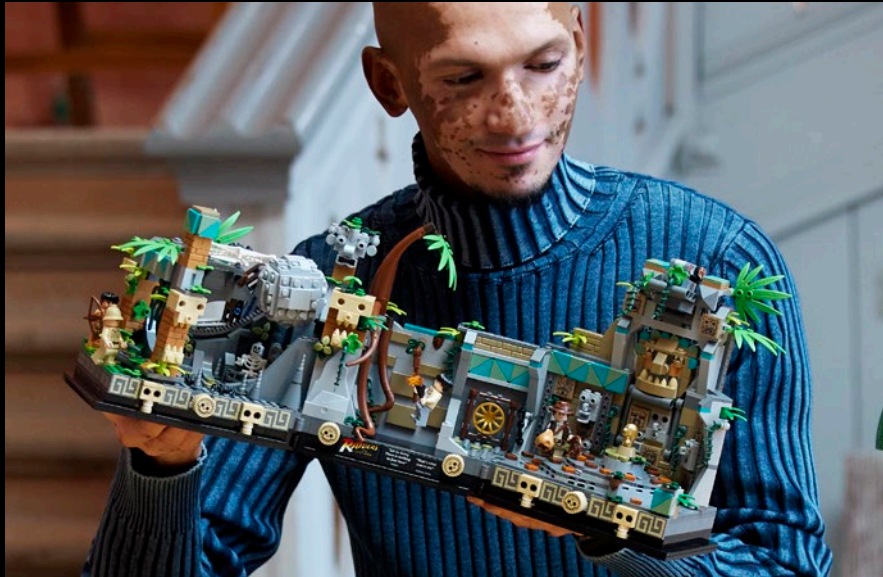

INDIANA JONES™

Ready to enjoy some movie nostalgia? Pay homage to *Indiana Jones* as you build and display this highly detailed LEGO® Temple of the Golden Idol set. Immerse yourself in a rewarding building experience while you assemble the thrilling opening scene from *Raiders of the Lost Ark* to proudly display on a shelf.

77015
Temple of the Golden Idol
LEGO® *Indiana Jones*™

© & ™ Lucasfilm Ltd.