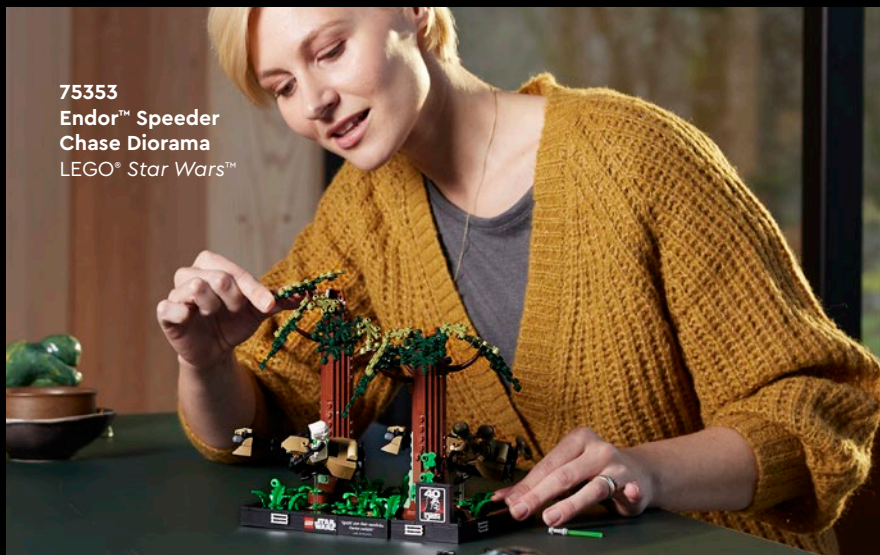

75353
Endor™ Speeder
Chase Diorama
LEGO® Star Wars™