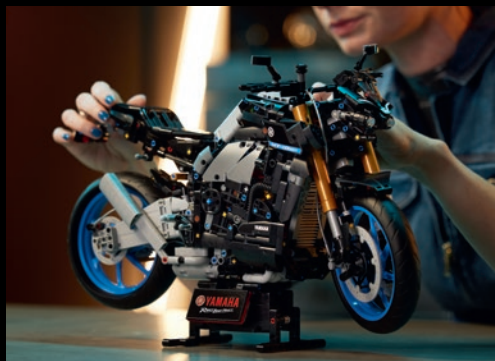

Here's a project to thrill adult motorcycle fans. This LEGO® Technic Yamaha MT-10 SP model pays tribute to the most powerful Yamaha motorcycle in the 'hyper naked' category. The stripped-back styling highlights the torquey multi-speed transmission. Explore the LEGO Technic AR app to see the model come to life.