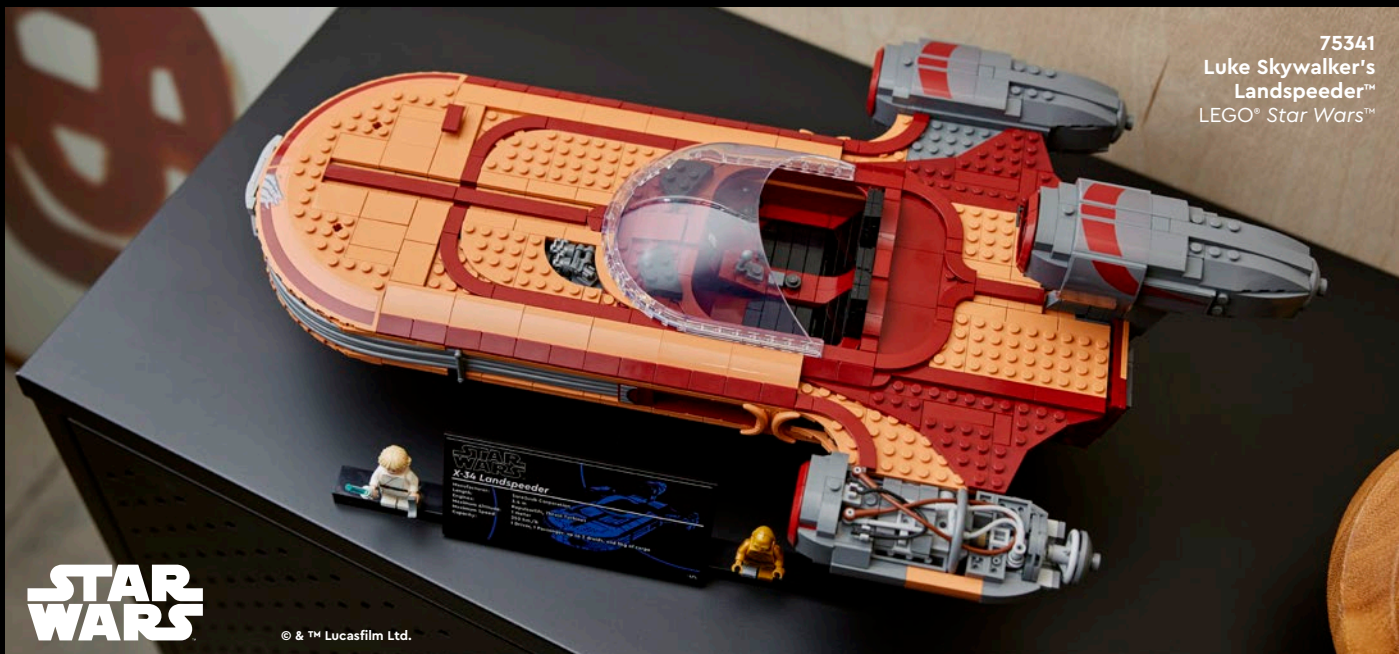

75341
Luke Skywalker's
Landspeeder™
LEGO® Star Wars™