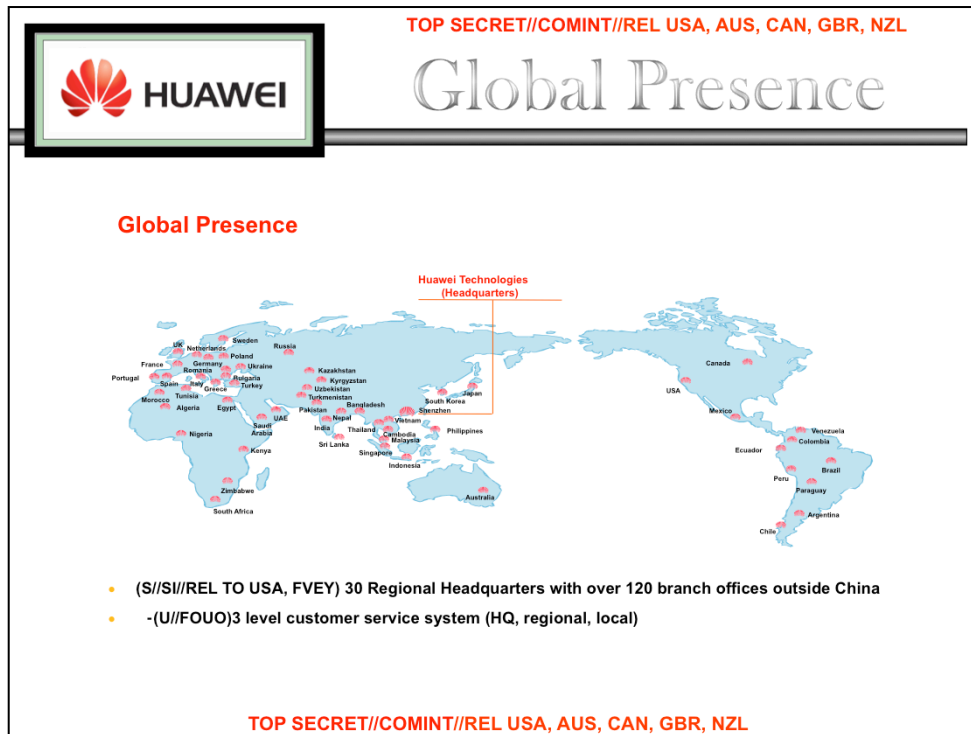

PRC Information Warfare & Huawei

S31182

TOP SECRET//COMINT//REL USA, AUS, CAN, GBR, NZL

VIP guests at Huawei booth Malaysia Tech Conference: 2001 (Hugo Chavez)

Mention that growth has occurred, was known 8 regional headquarters and 85 branch offices

Main growth in the U.S. markets and Latin American market

TOP SECRET//COMINT//REL USA, AUS, CAN, GBR, NZL

 **HUAWEI**

TAT 14

© 2002, TeleGeography, Inc.

- **Landing Points**
- Blaabjerg, Denmark
- Bude, U.K.
- Katwijk, Netherlands
- Manasquan, NJ
- Norden, Germany
- St. Valery, France
- Tuckerton, NJ