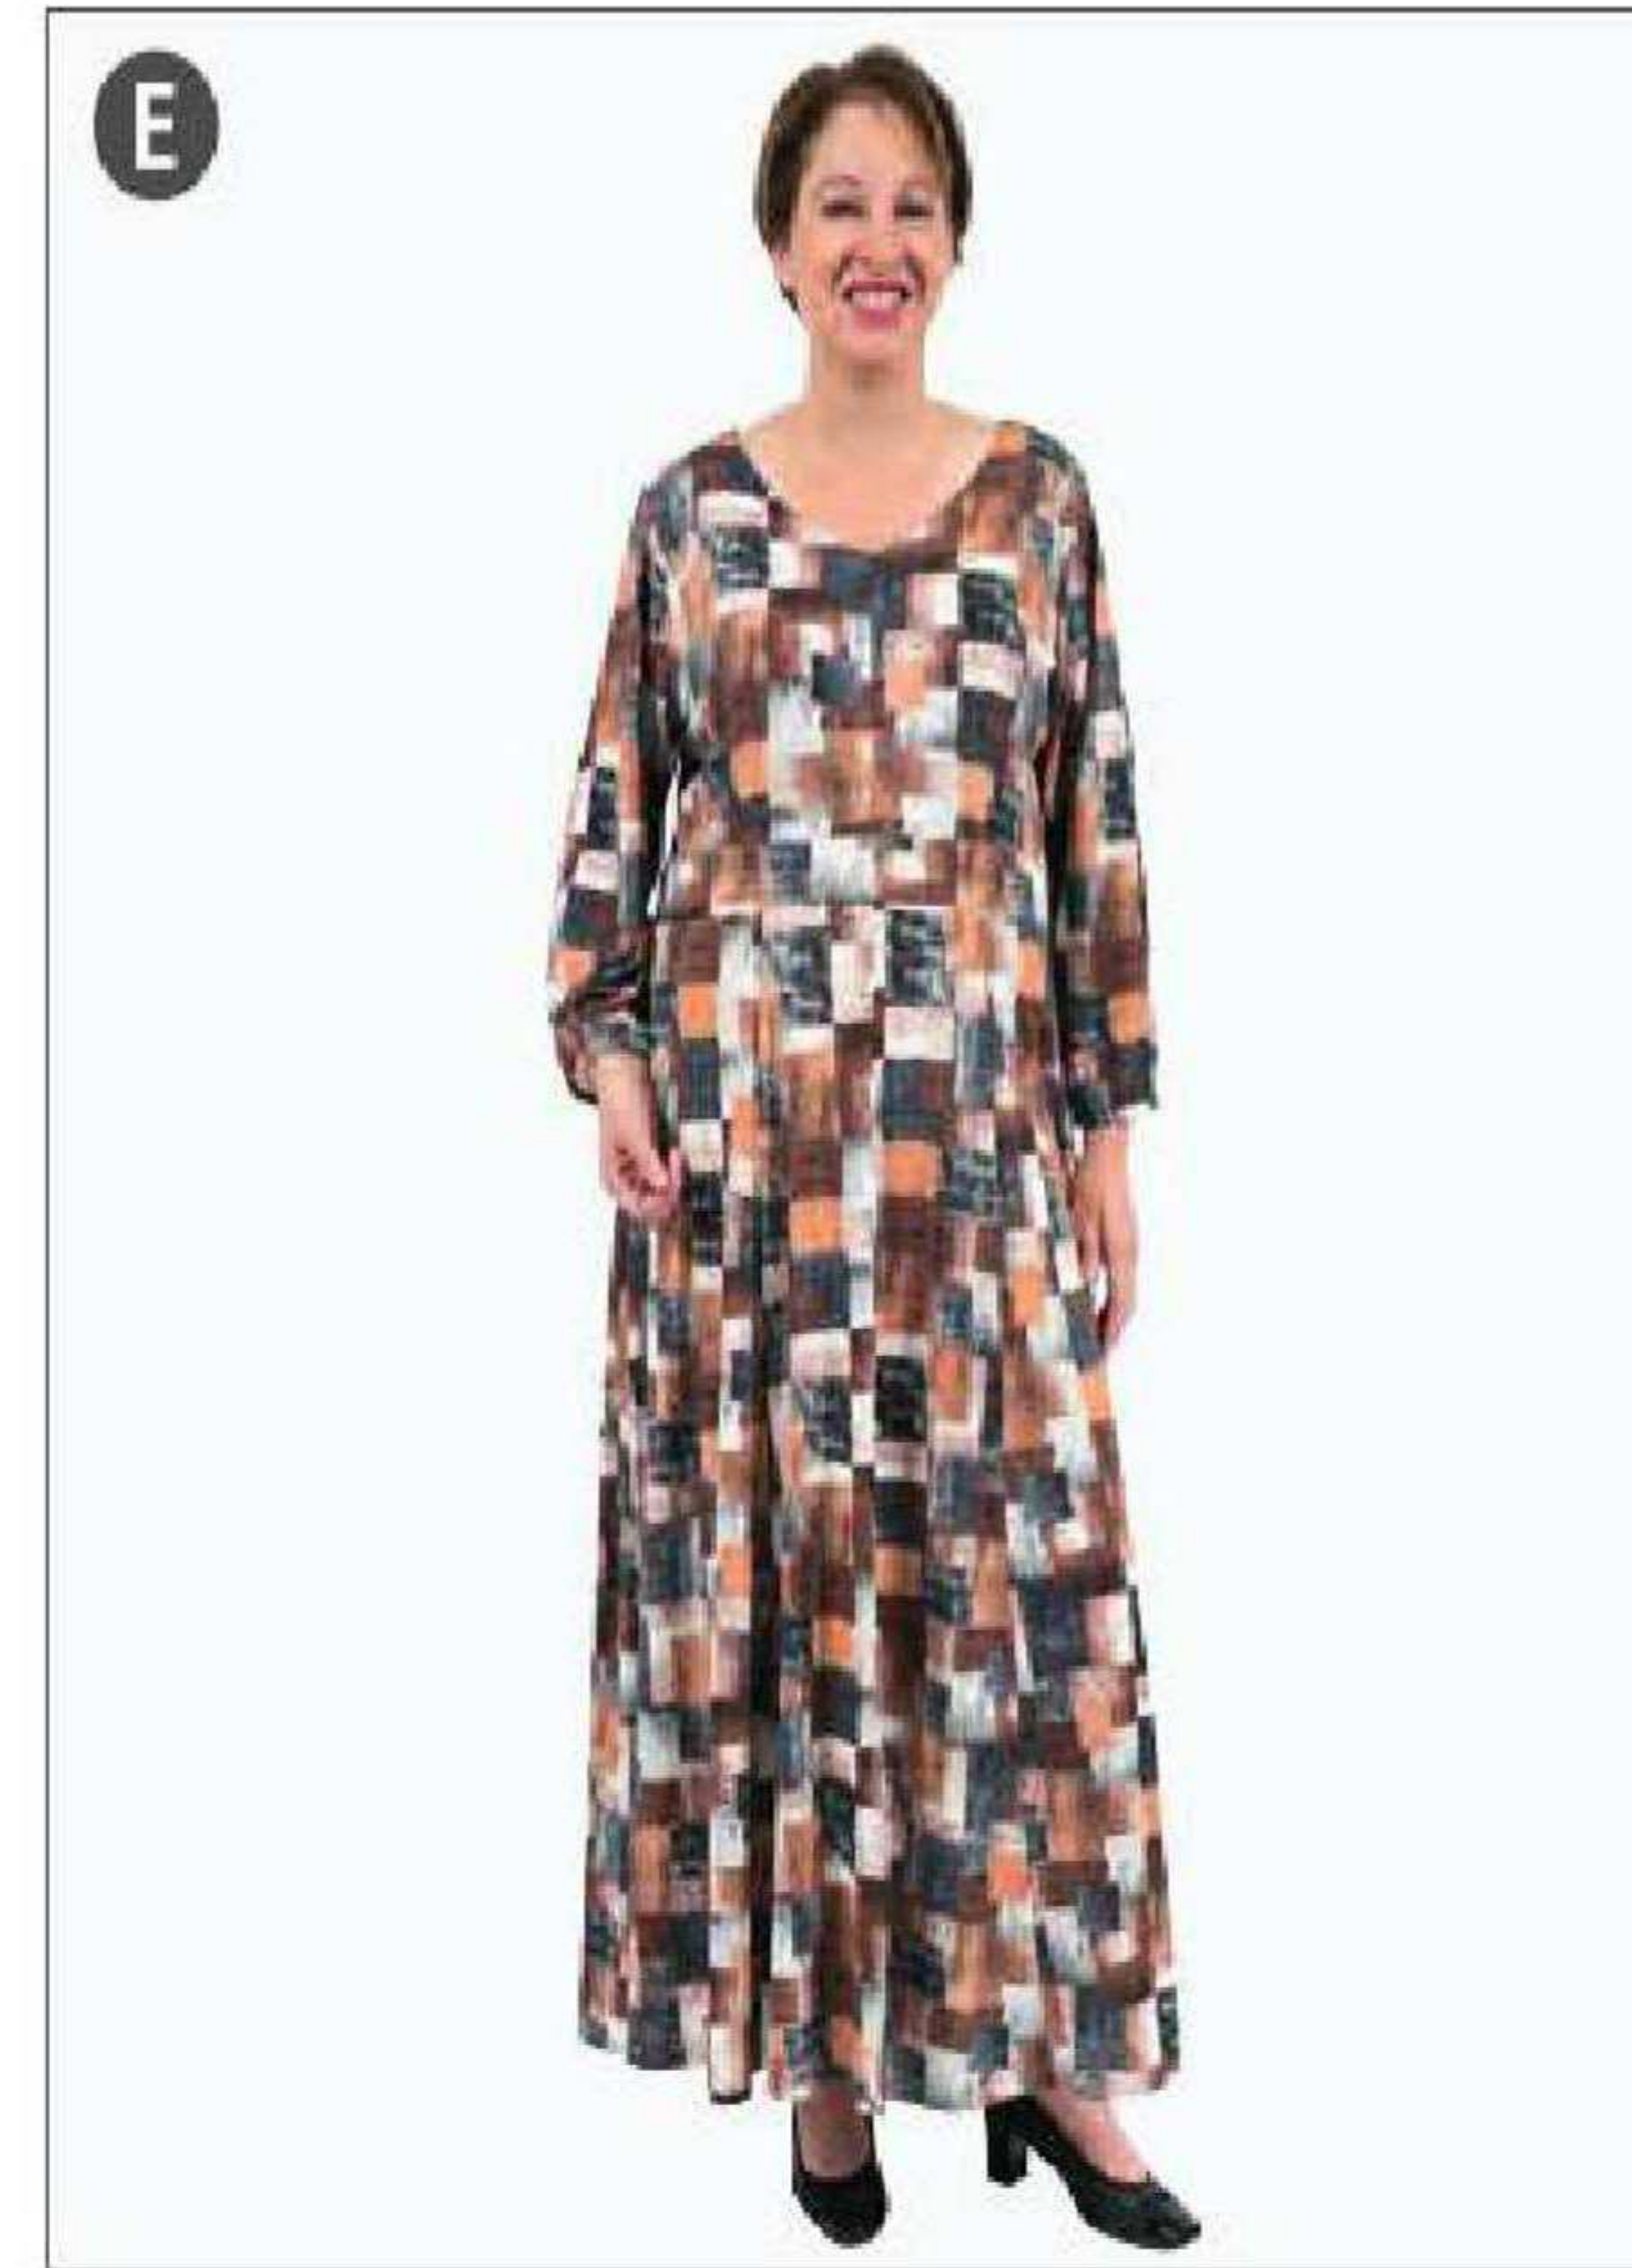

Selected tops, pants, skirts and bras only \$20
Limited sizes only while stocks last!

\$20 BIN

A
Cool Light Pants - Printed
LL189006 WAS \$79.90 NOW \$20.00 SAVE \$59.90

B
Calico Skys Tee - Teal
LL191032T WAS \$49.90 NOW \$20.00 SAVE \$29.90