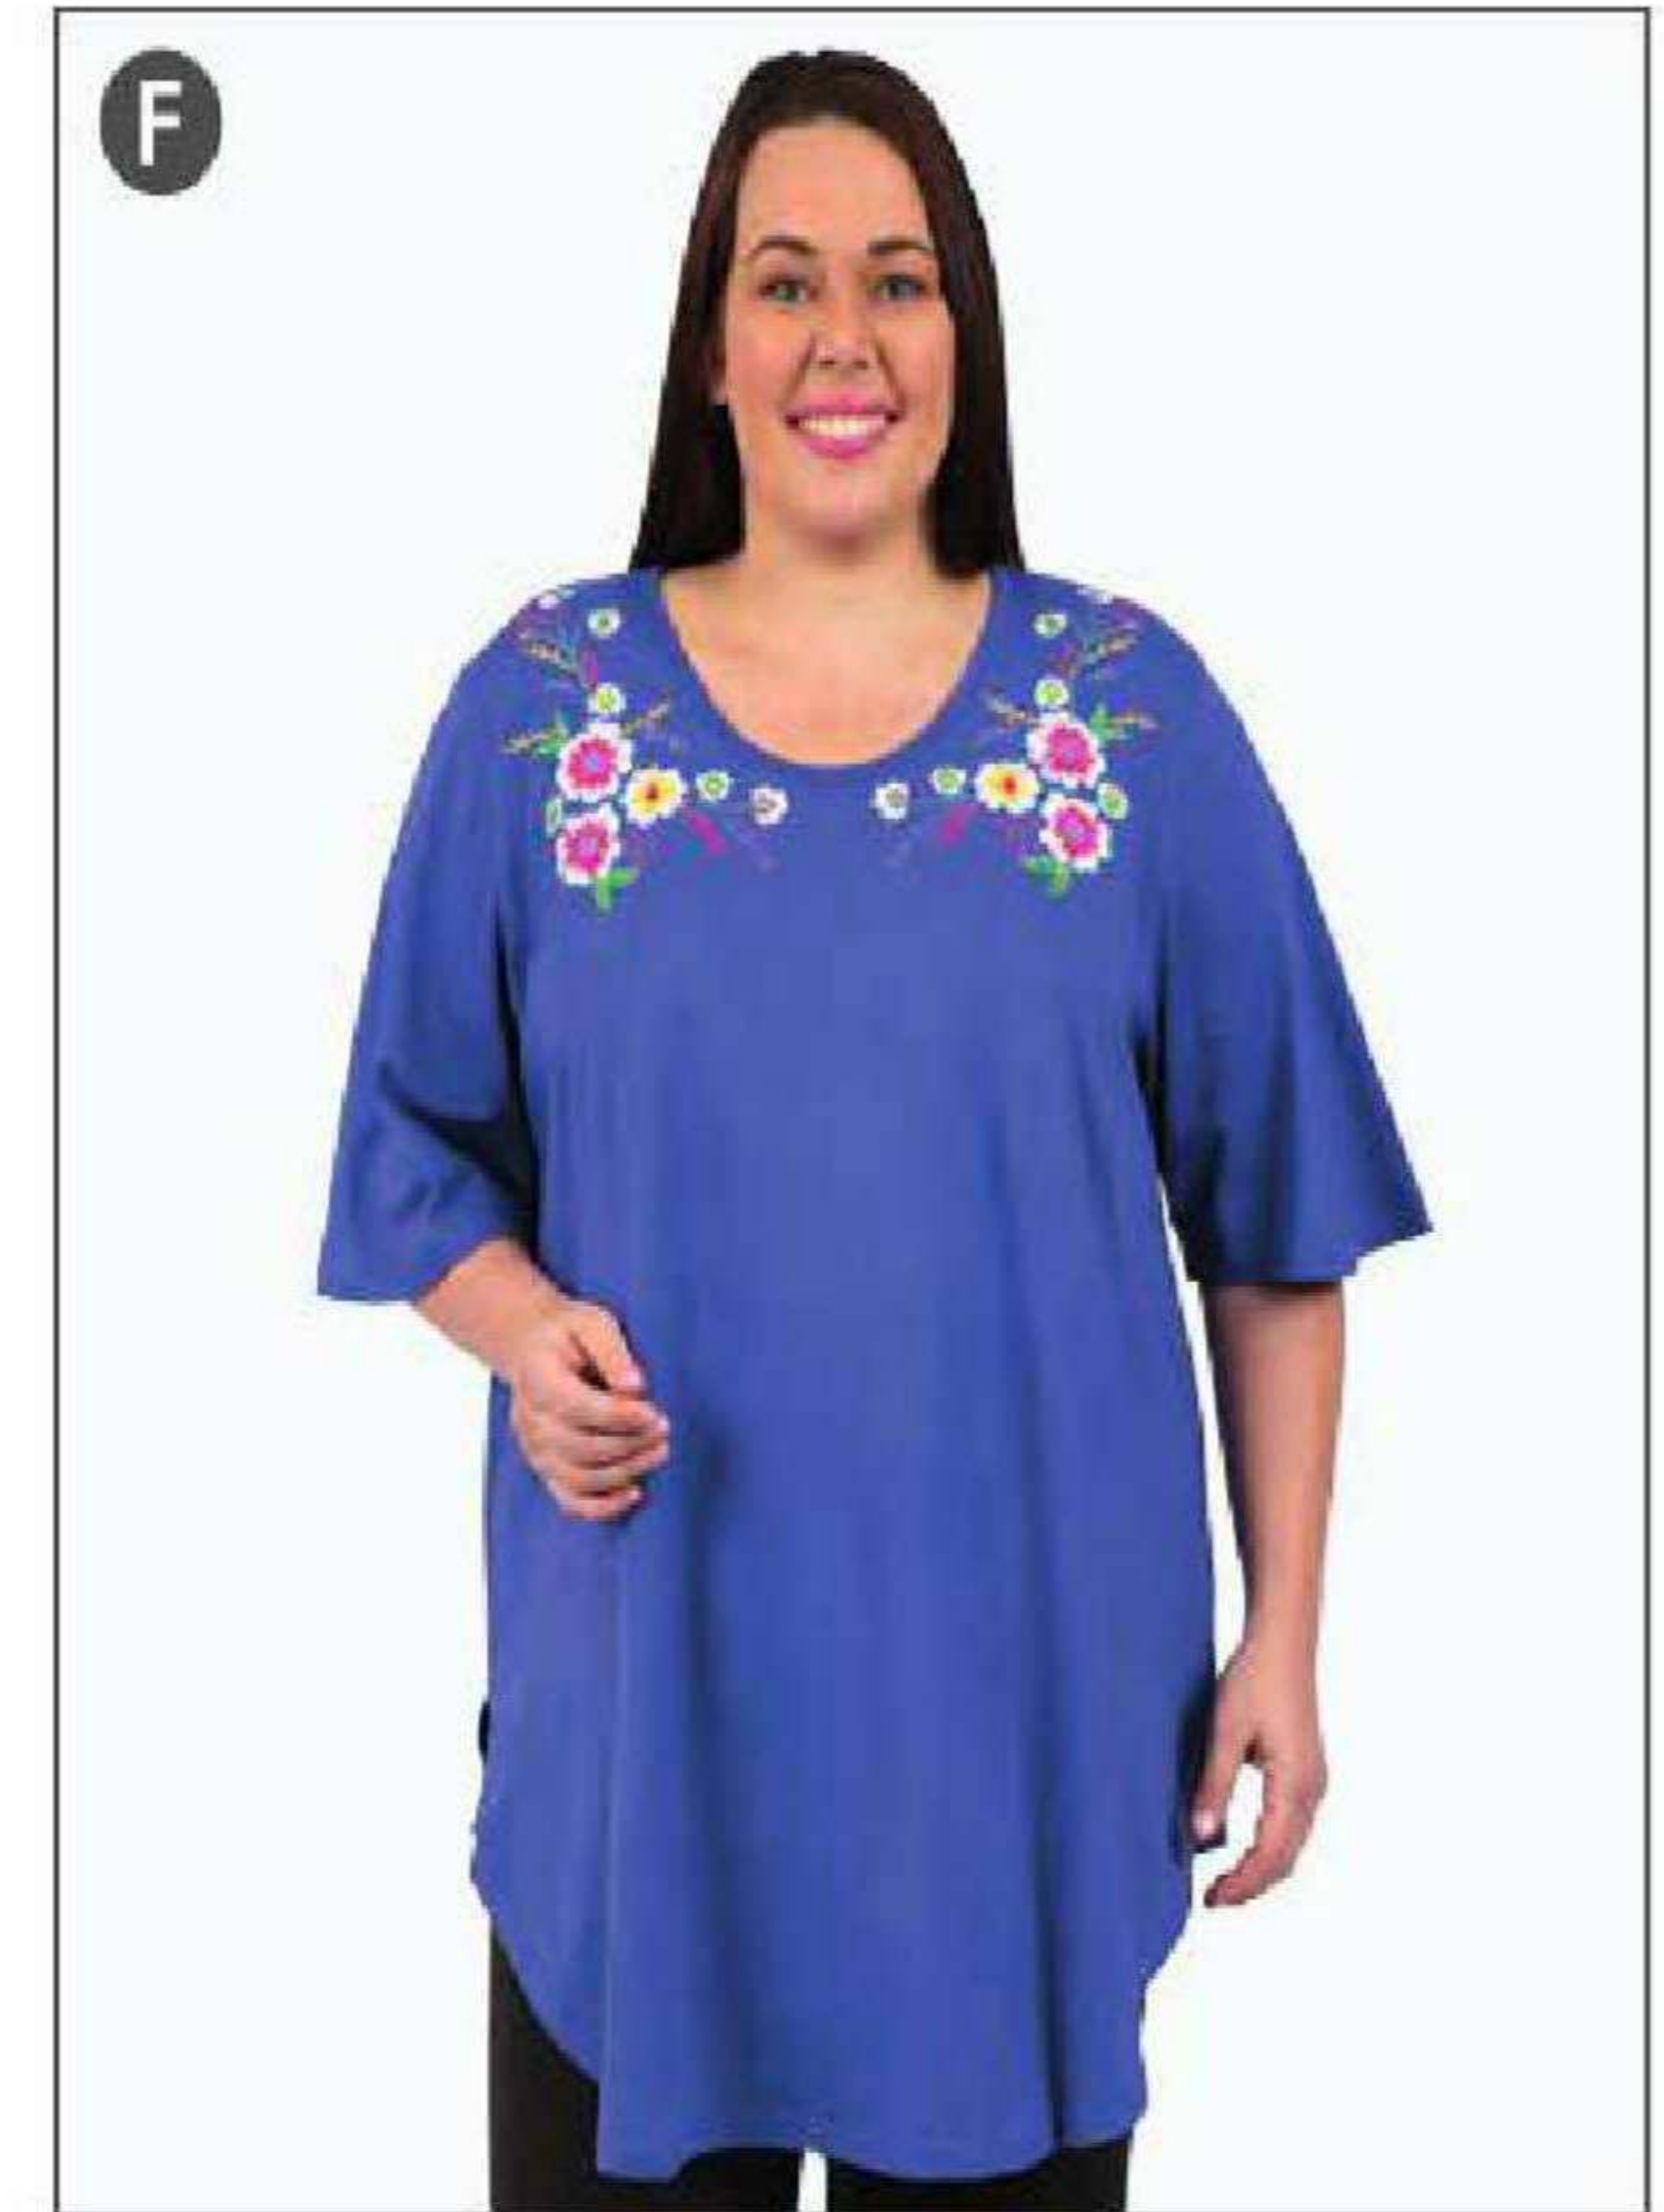

F
Harlem River Tee - Blue
LL188014B WAS $49.90 NOW $20.00 SAVE $29.90