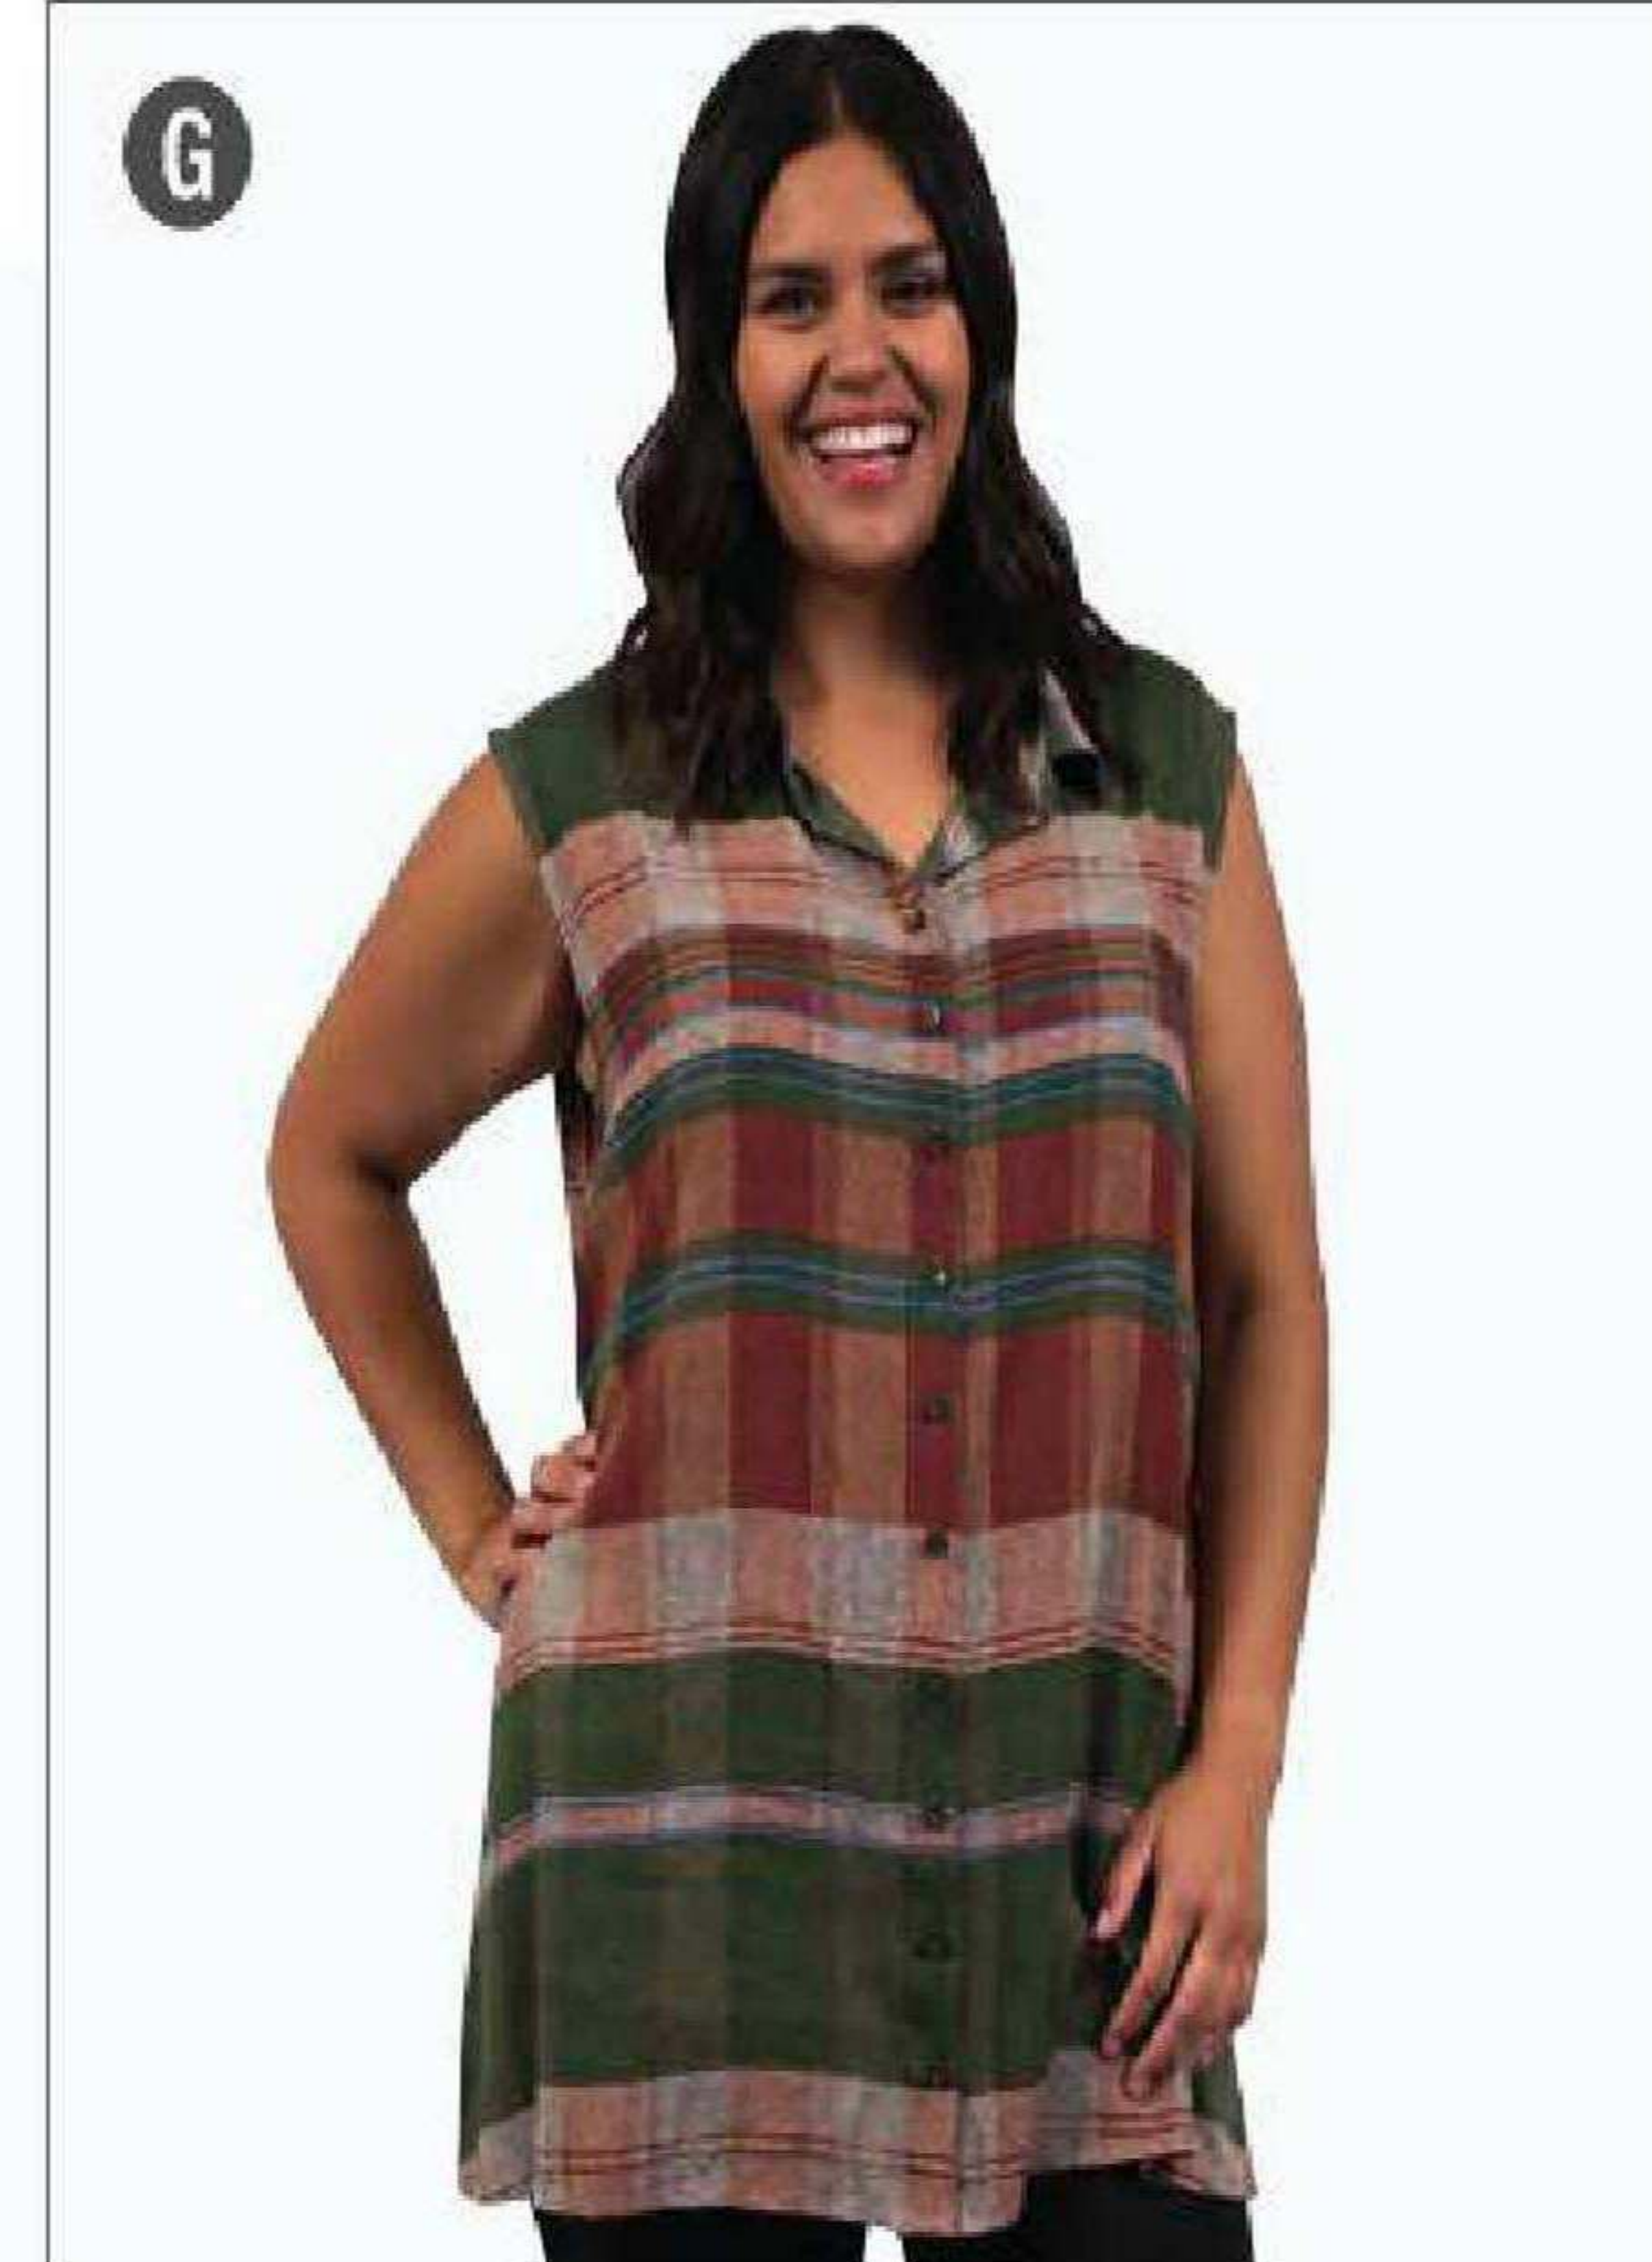

G
Gridlock Tunic - Printed
LL191027P WAS $69.90 NOW $25.00 SAVE $44.90