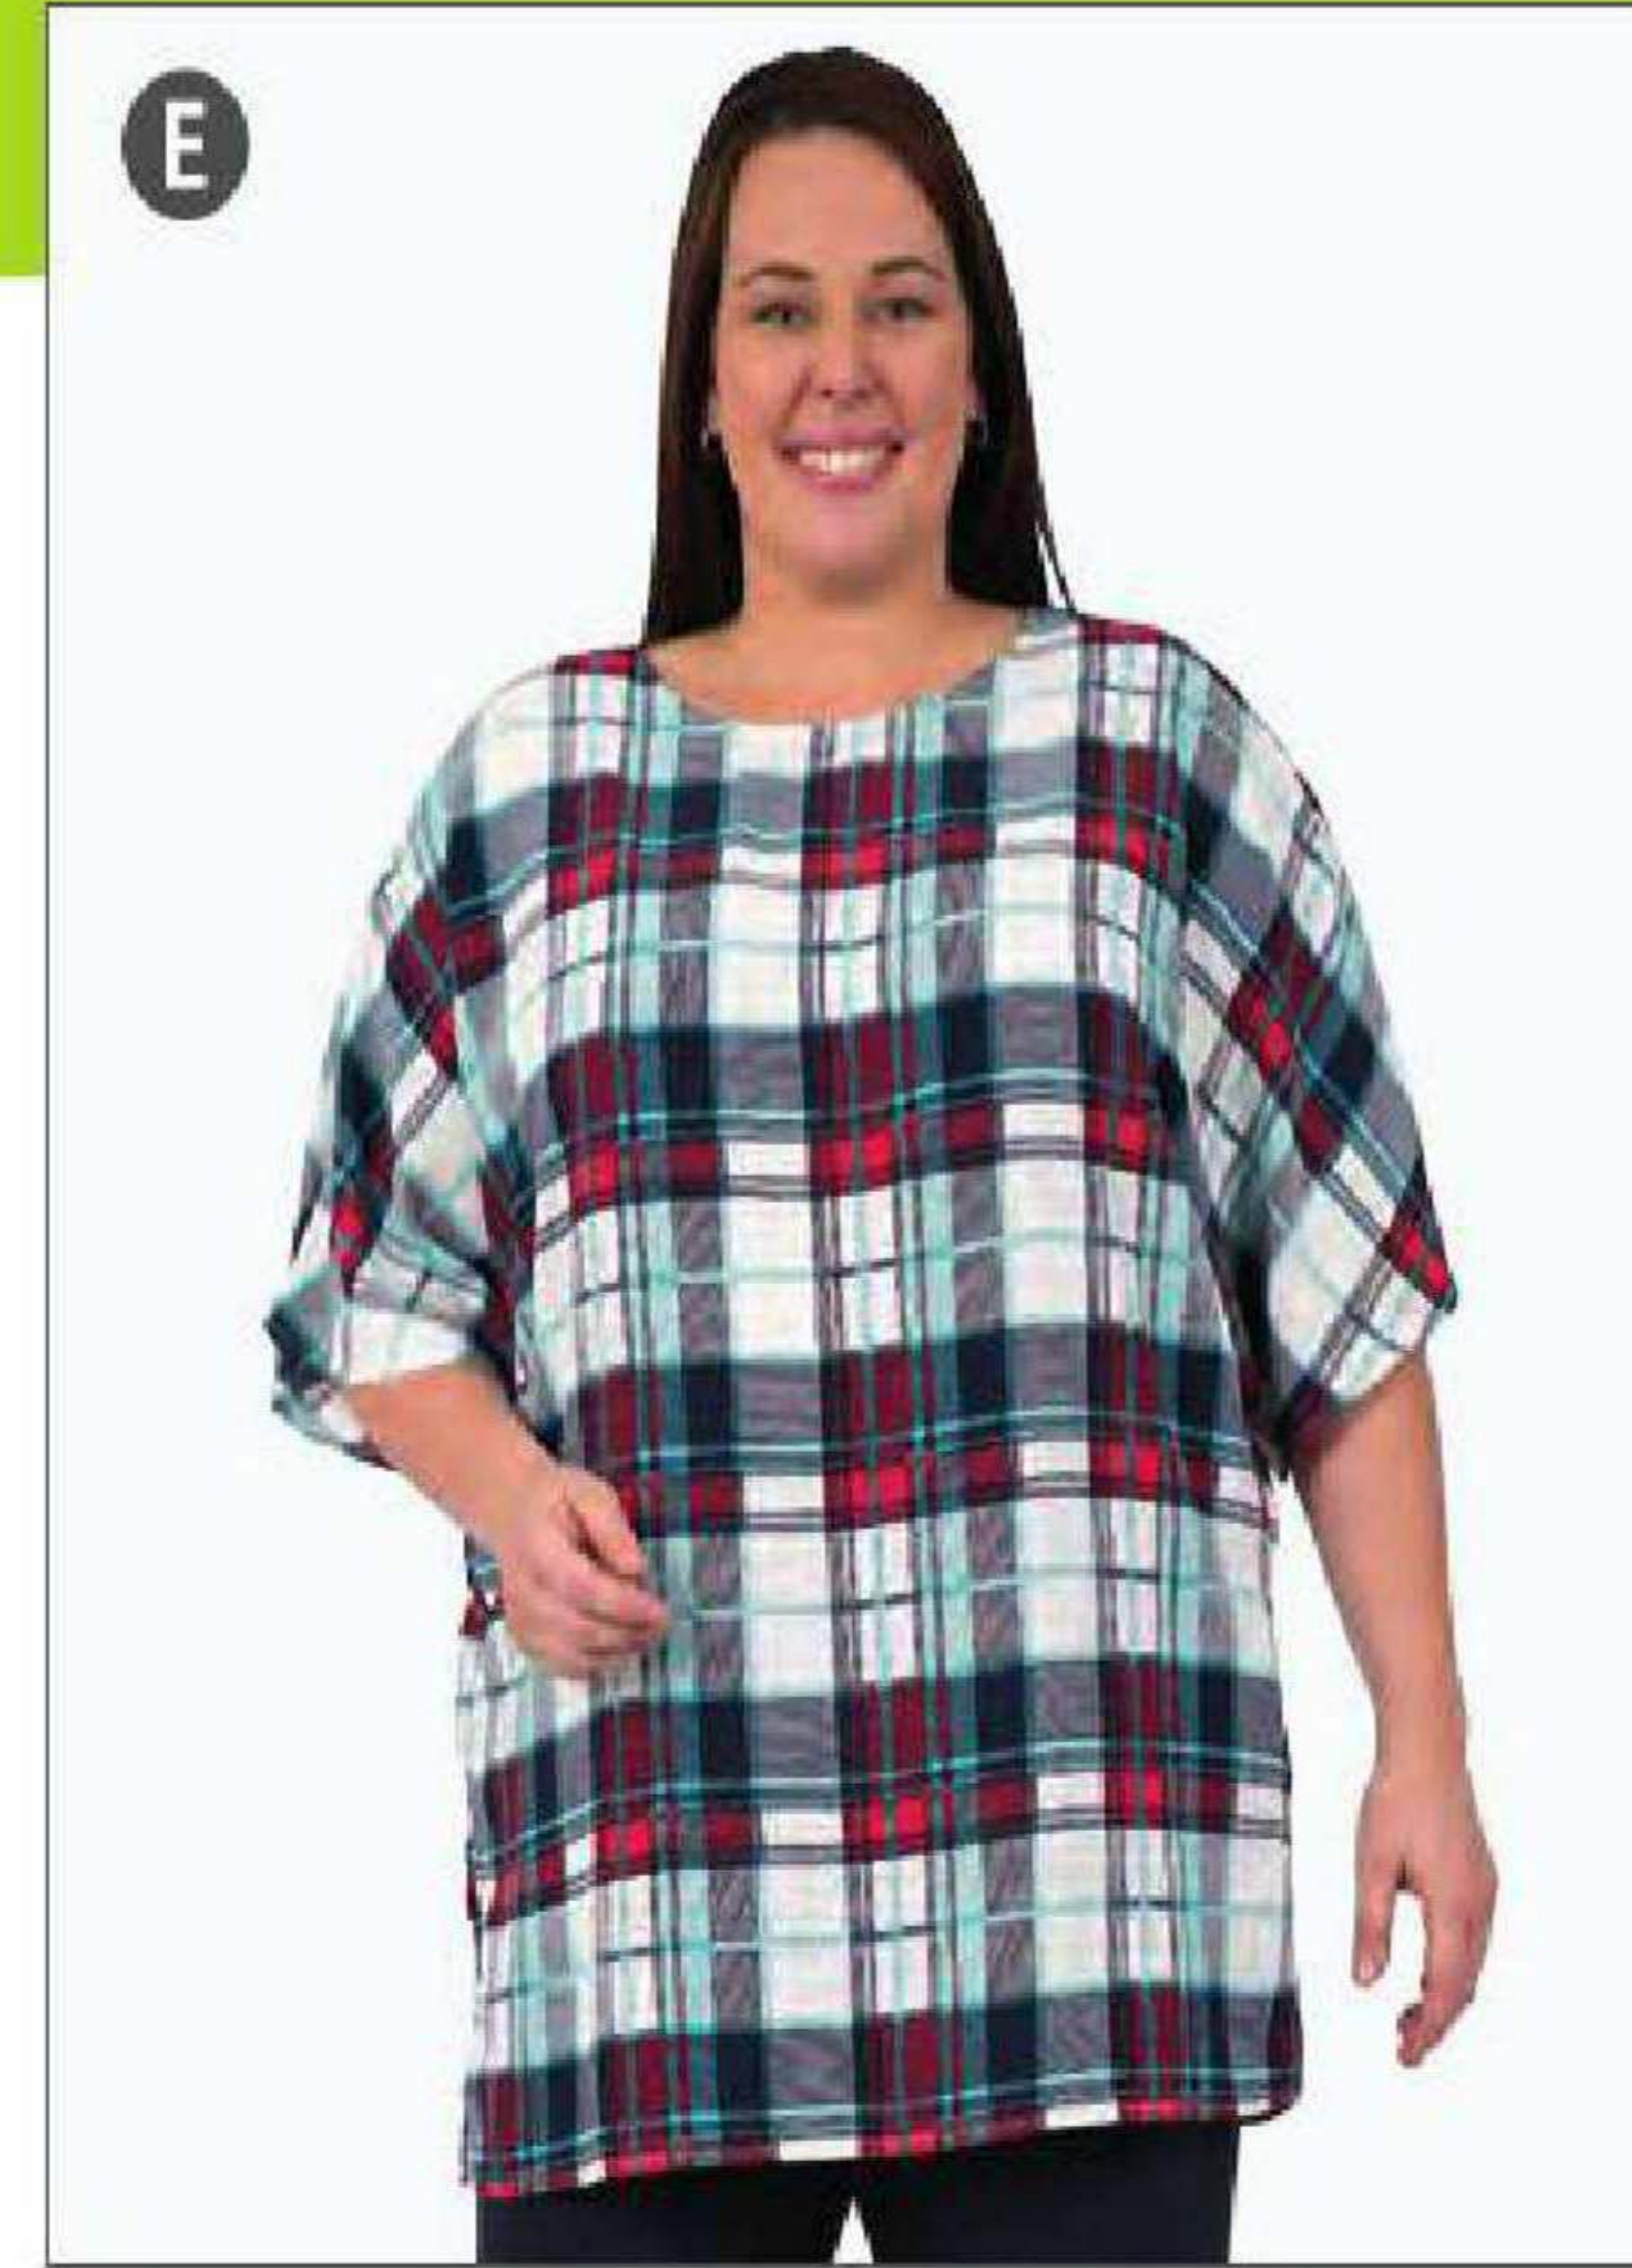

$25 BIN

E
Plus Size Woman Casual Miles Away Top - Printed
LL189028 WAS $69.90 NOW $19.00 SAVE $50.90