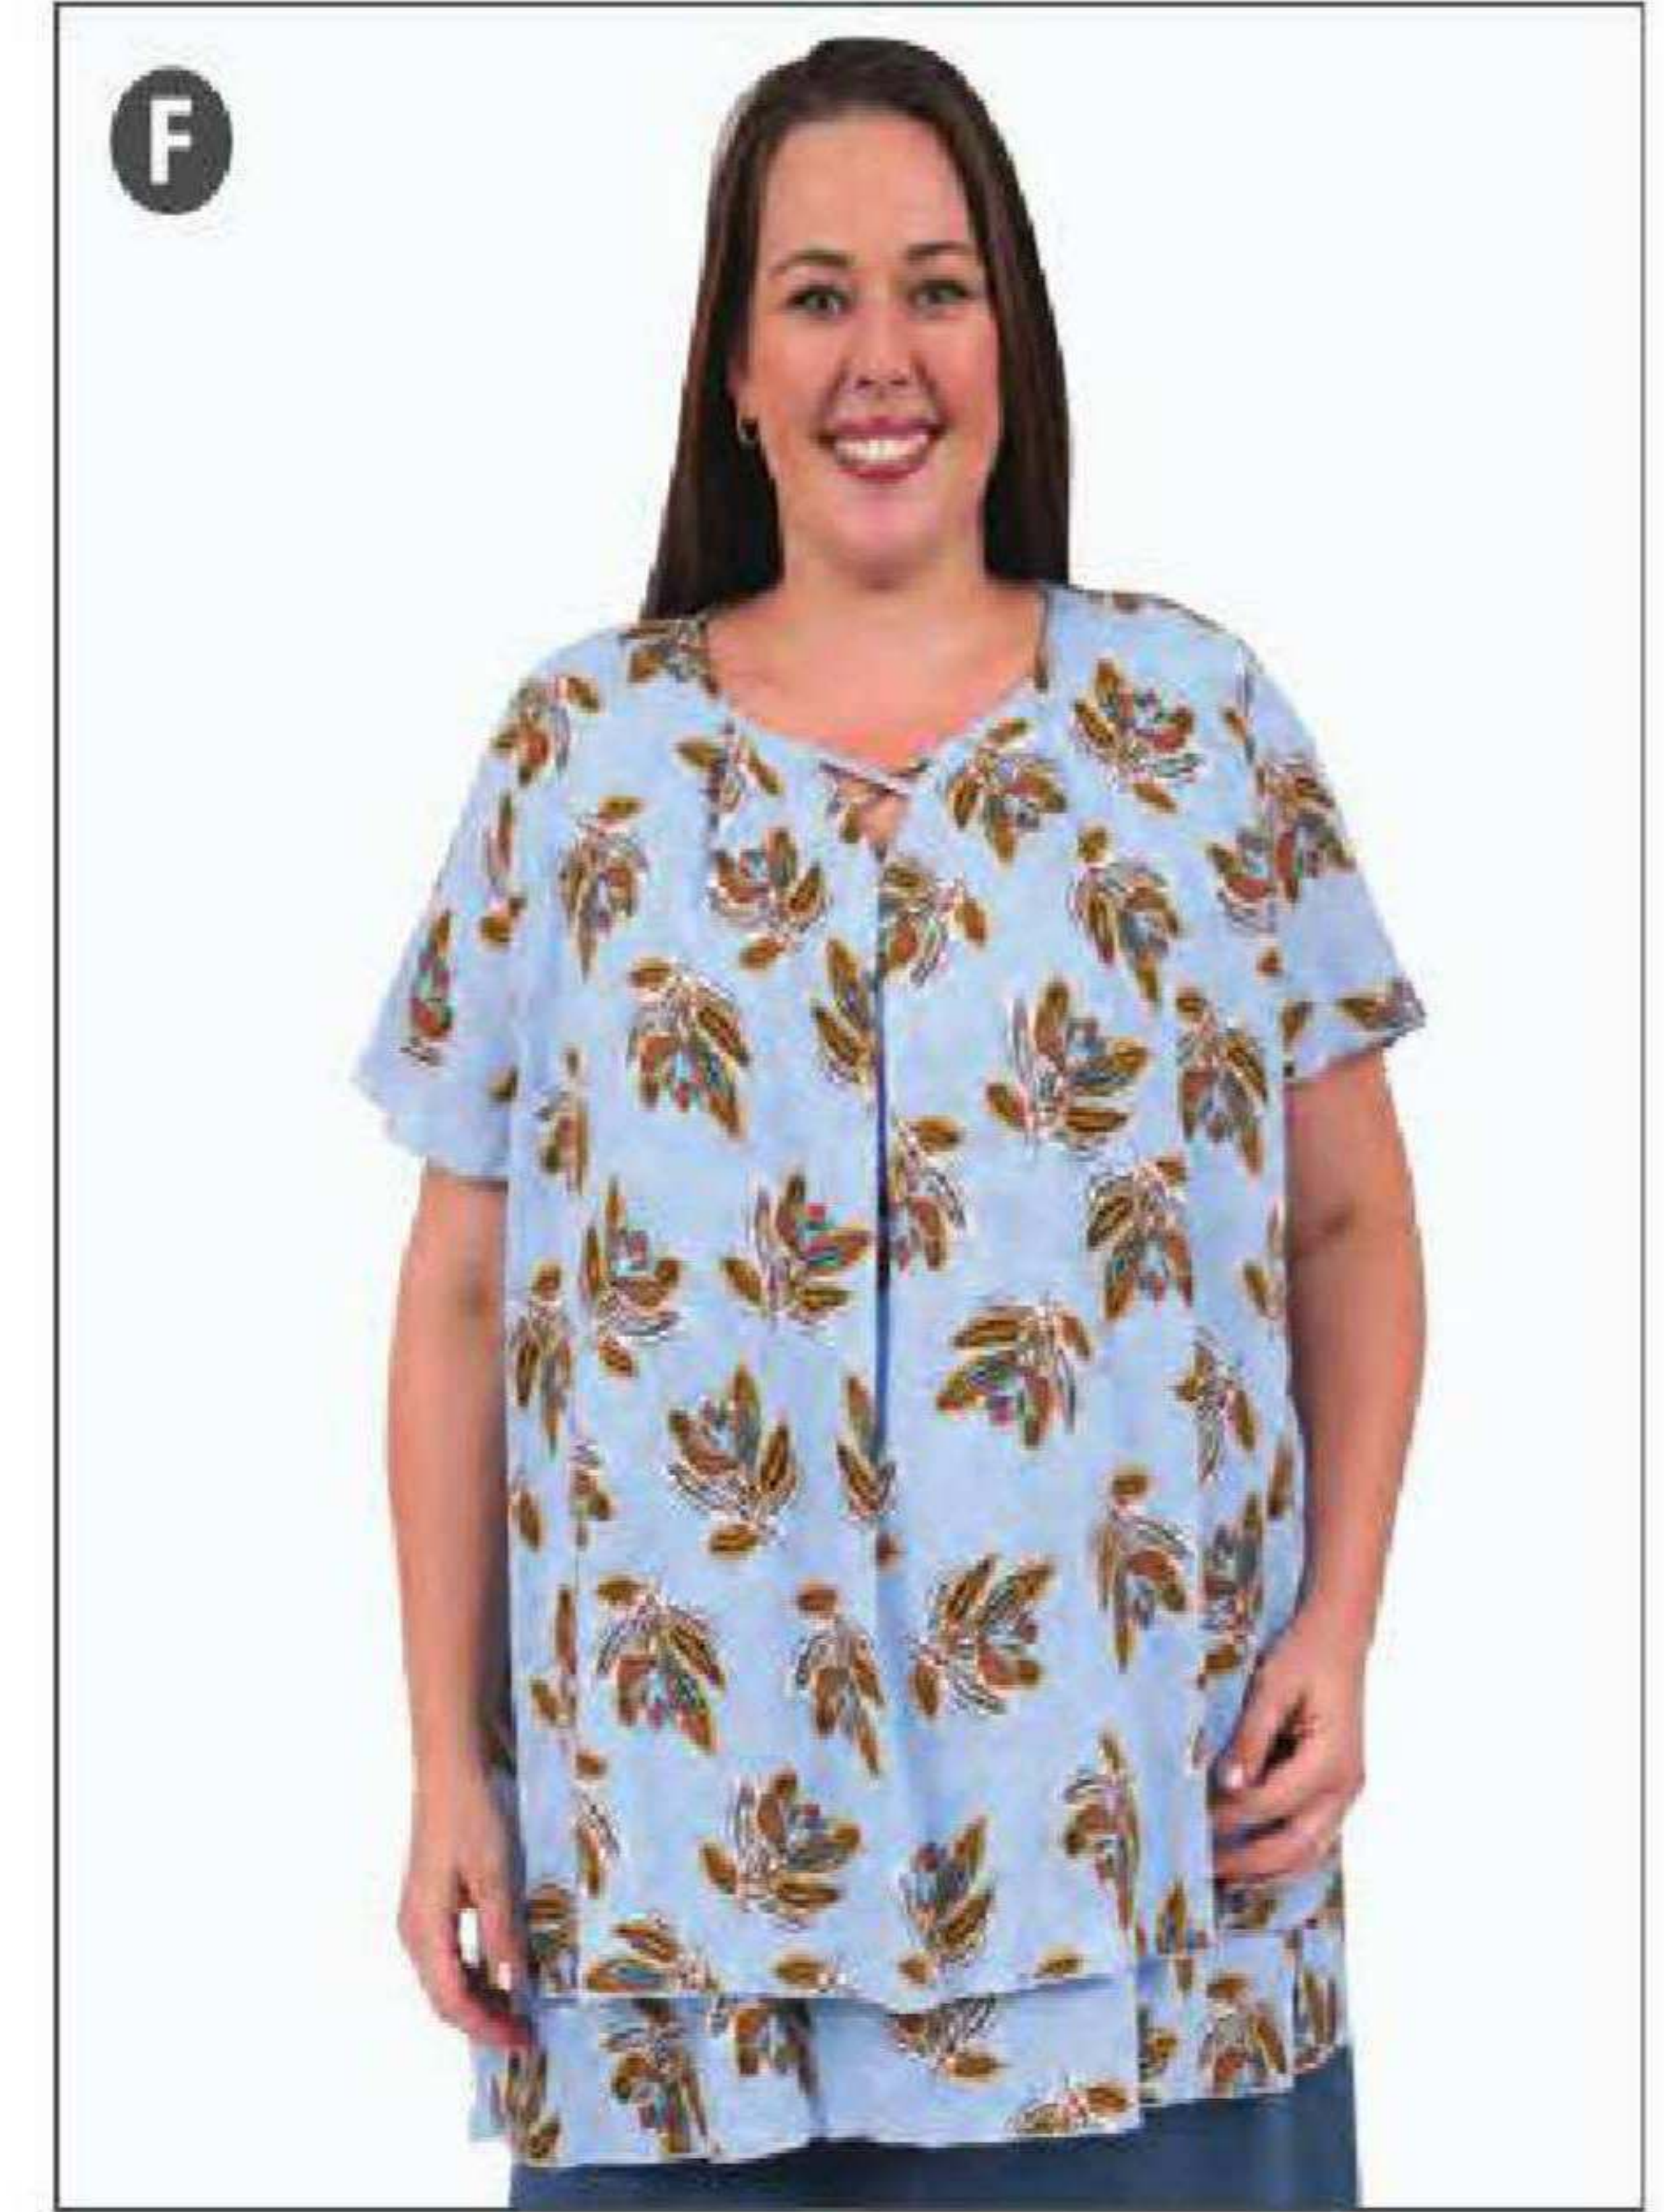

F
Run Around Layered Top - Blue/Print
LL191037B WAS $69.90 NOW $25.00 SAVE $44.90