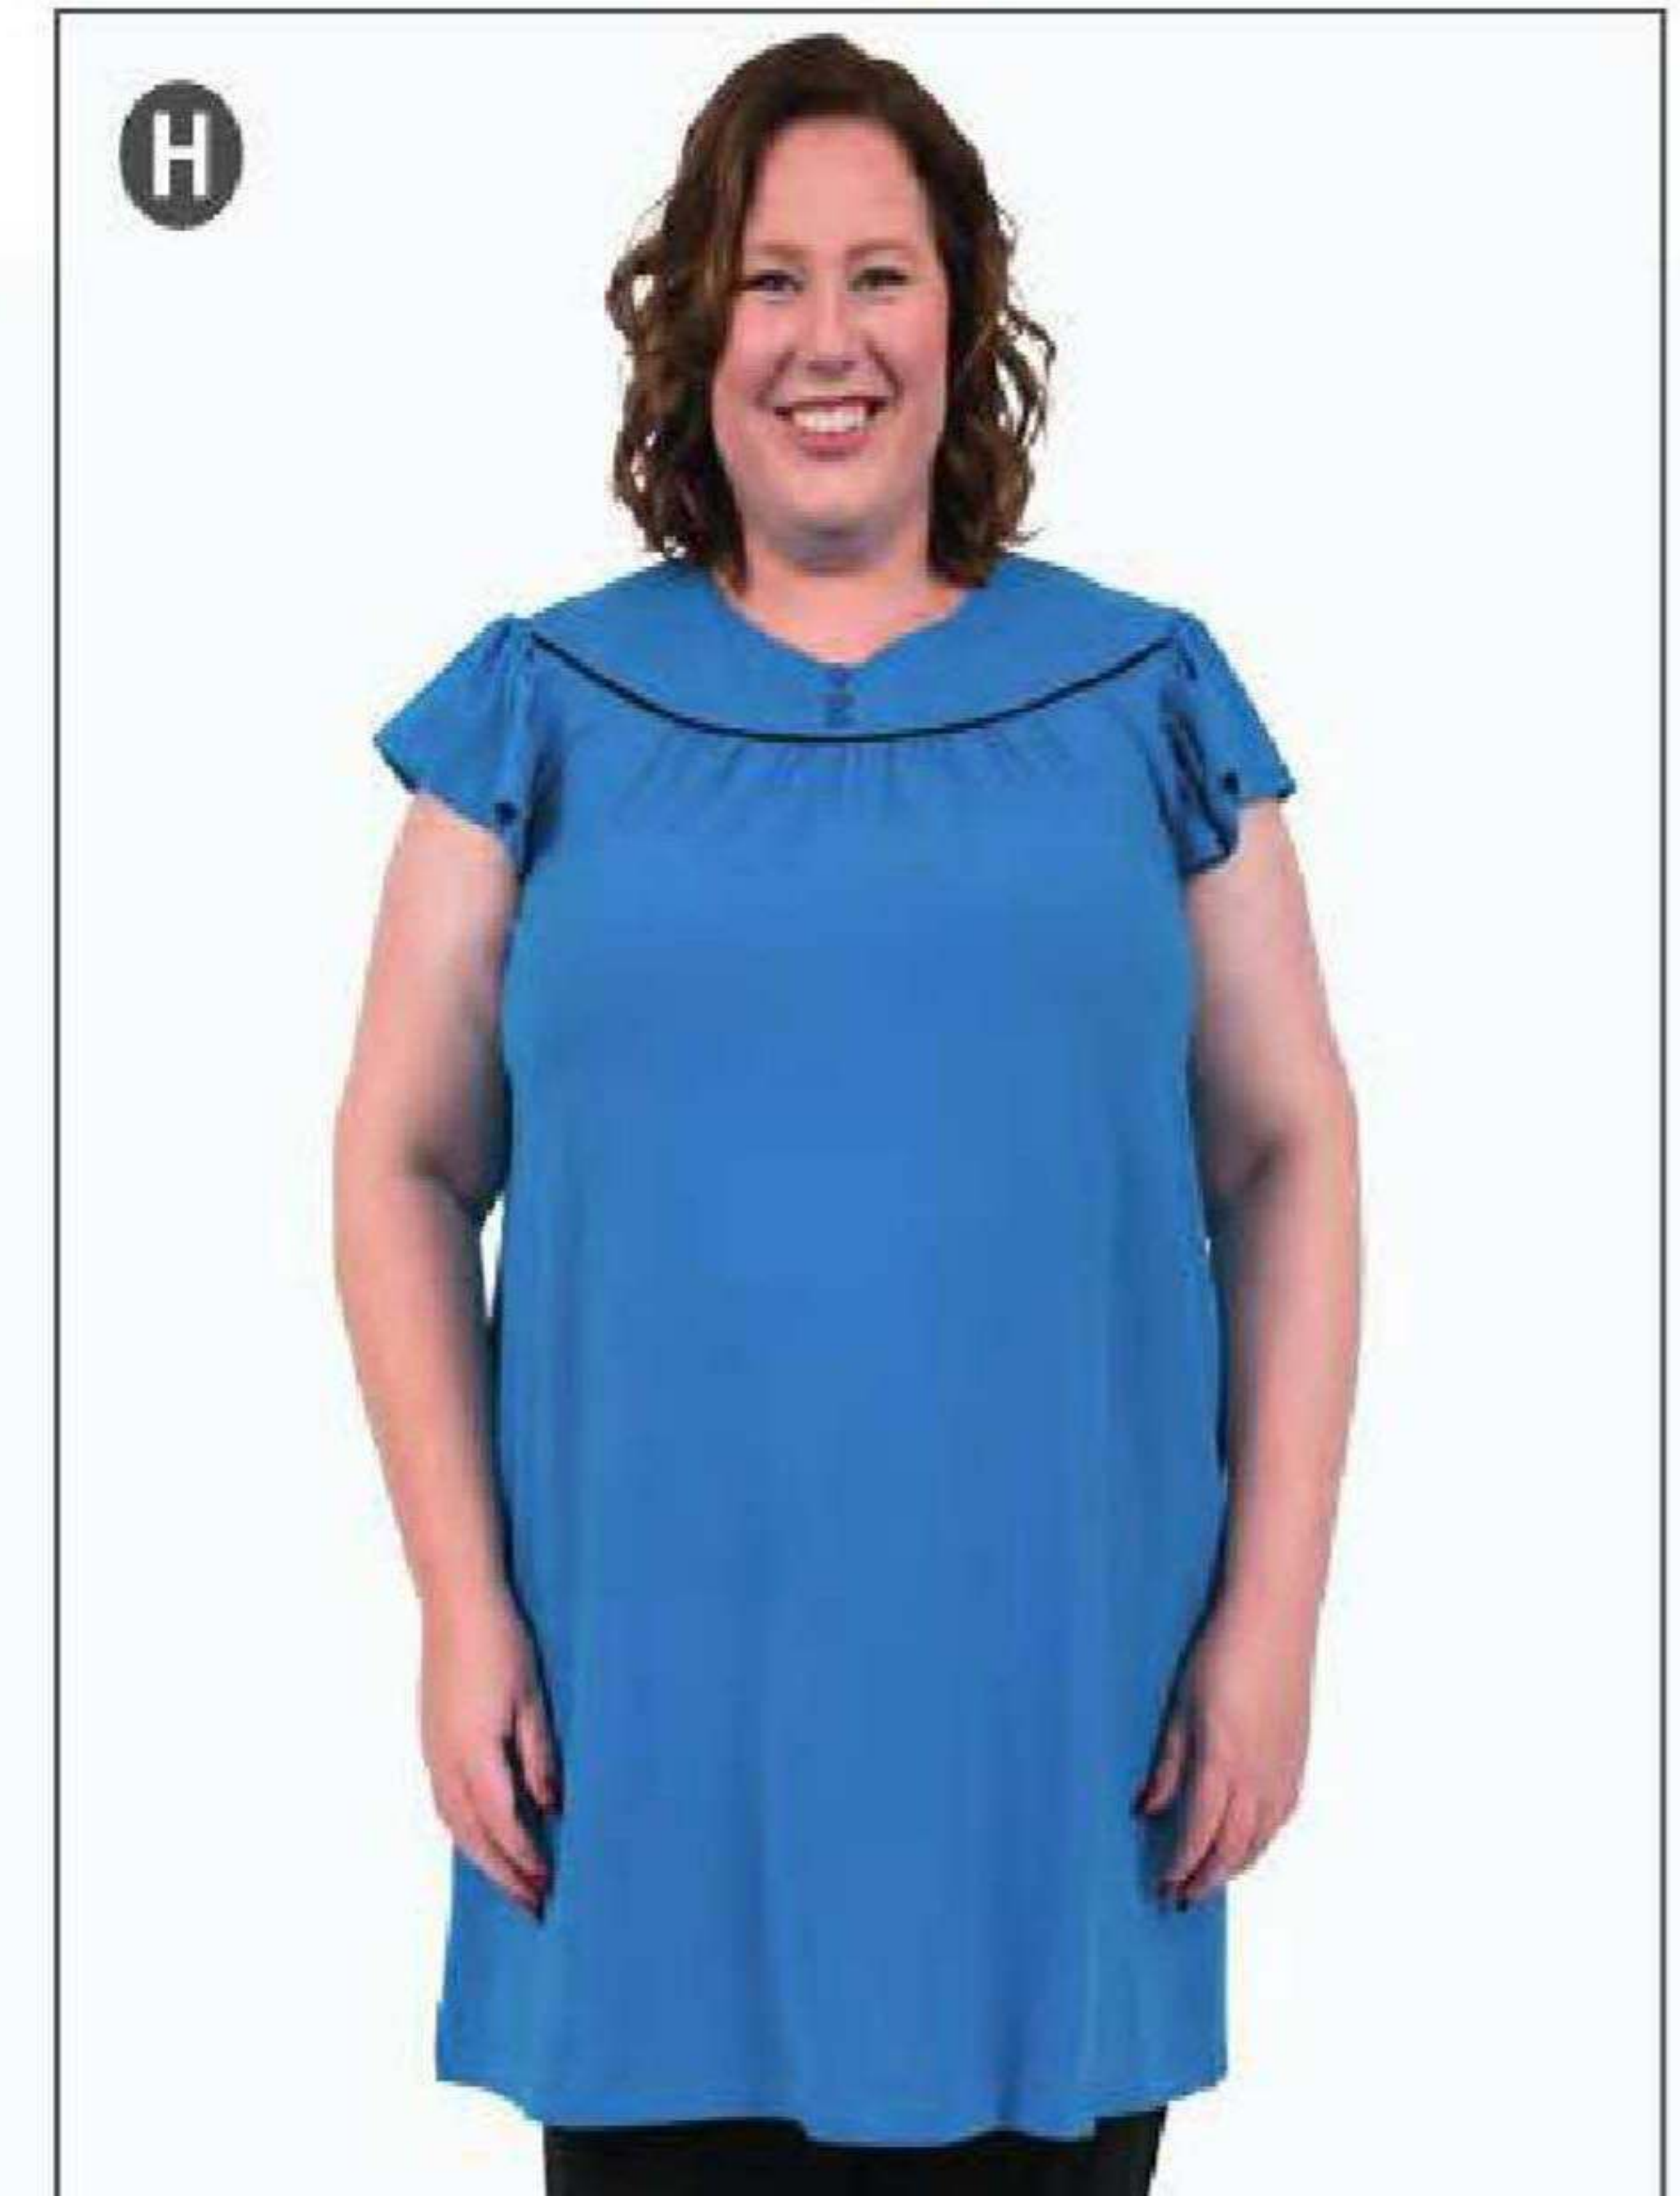

H
Great Plains PJ Top - Blue
LL191054B WAS $39.90 NOW $15.00 SAVE $24.90