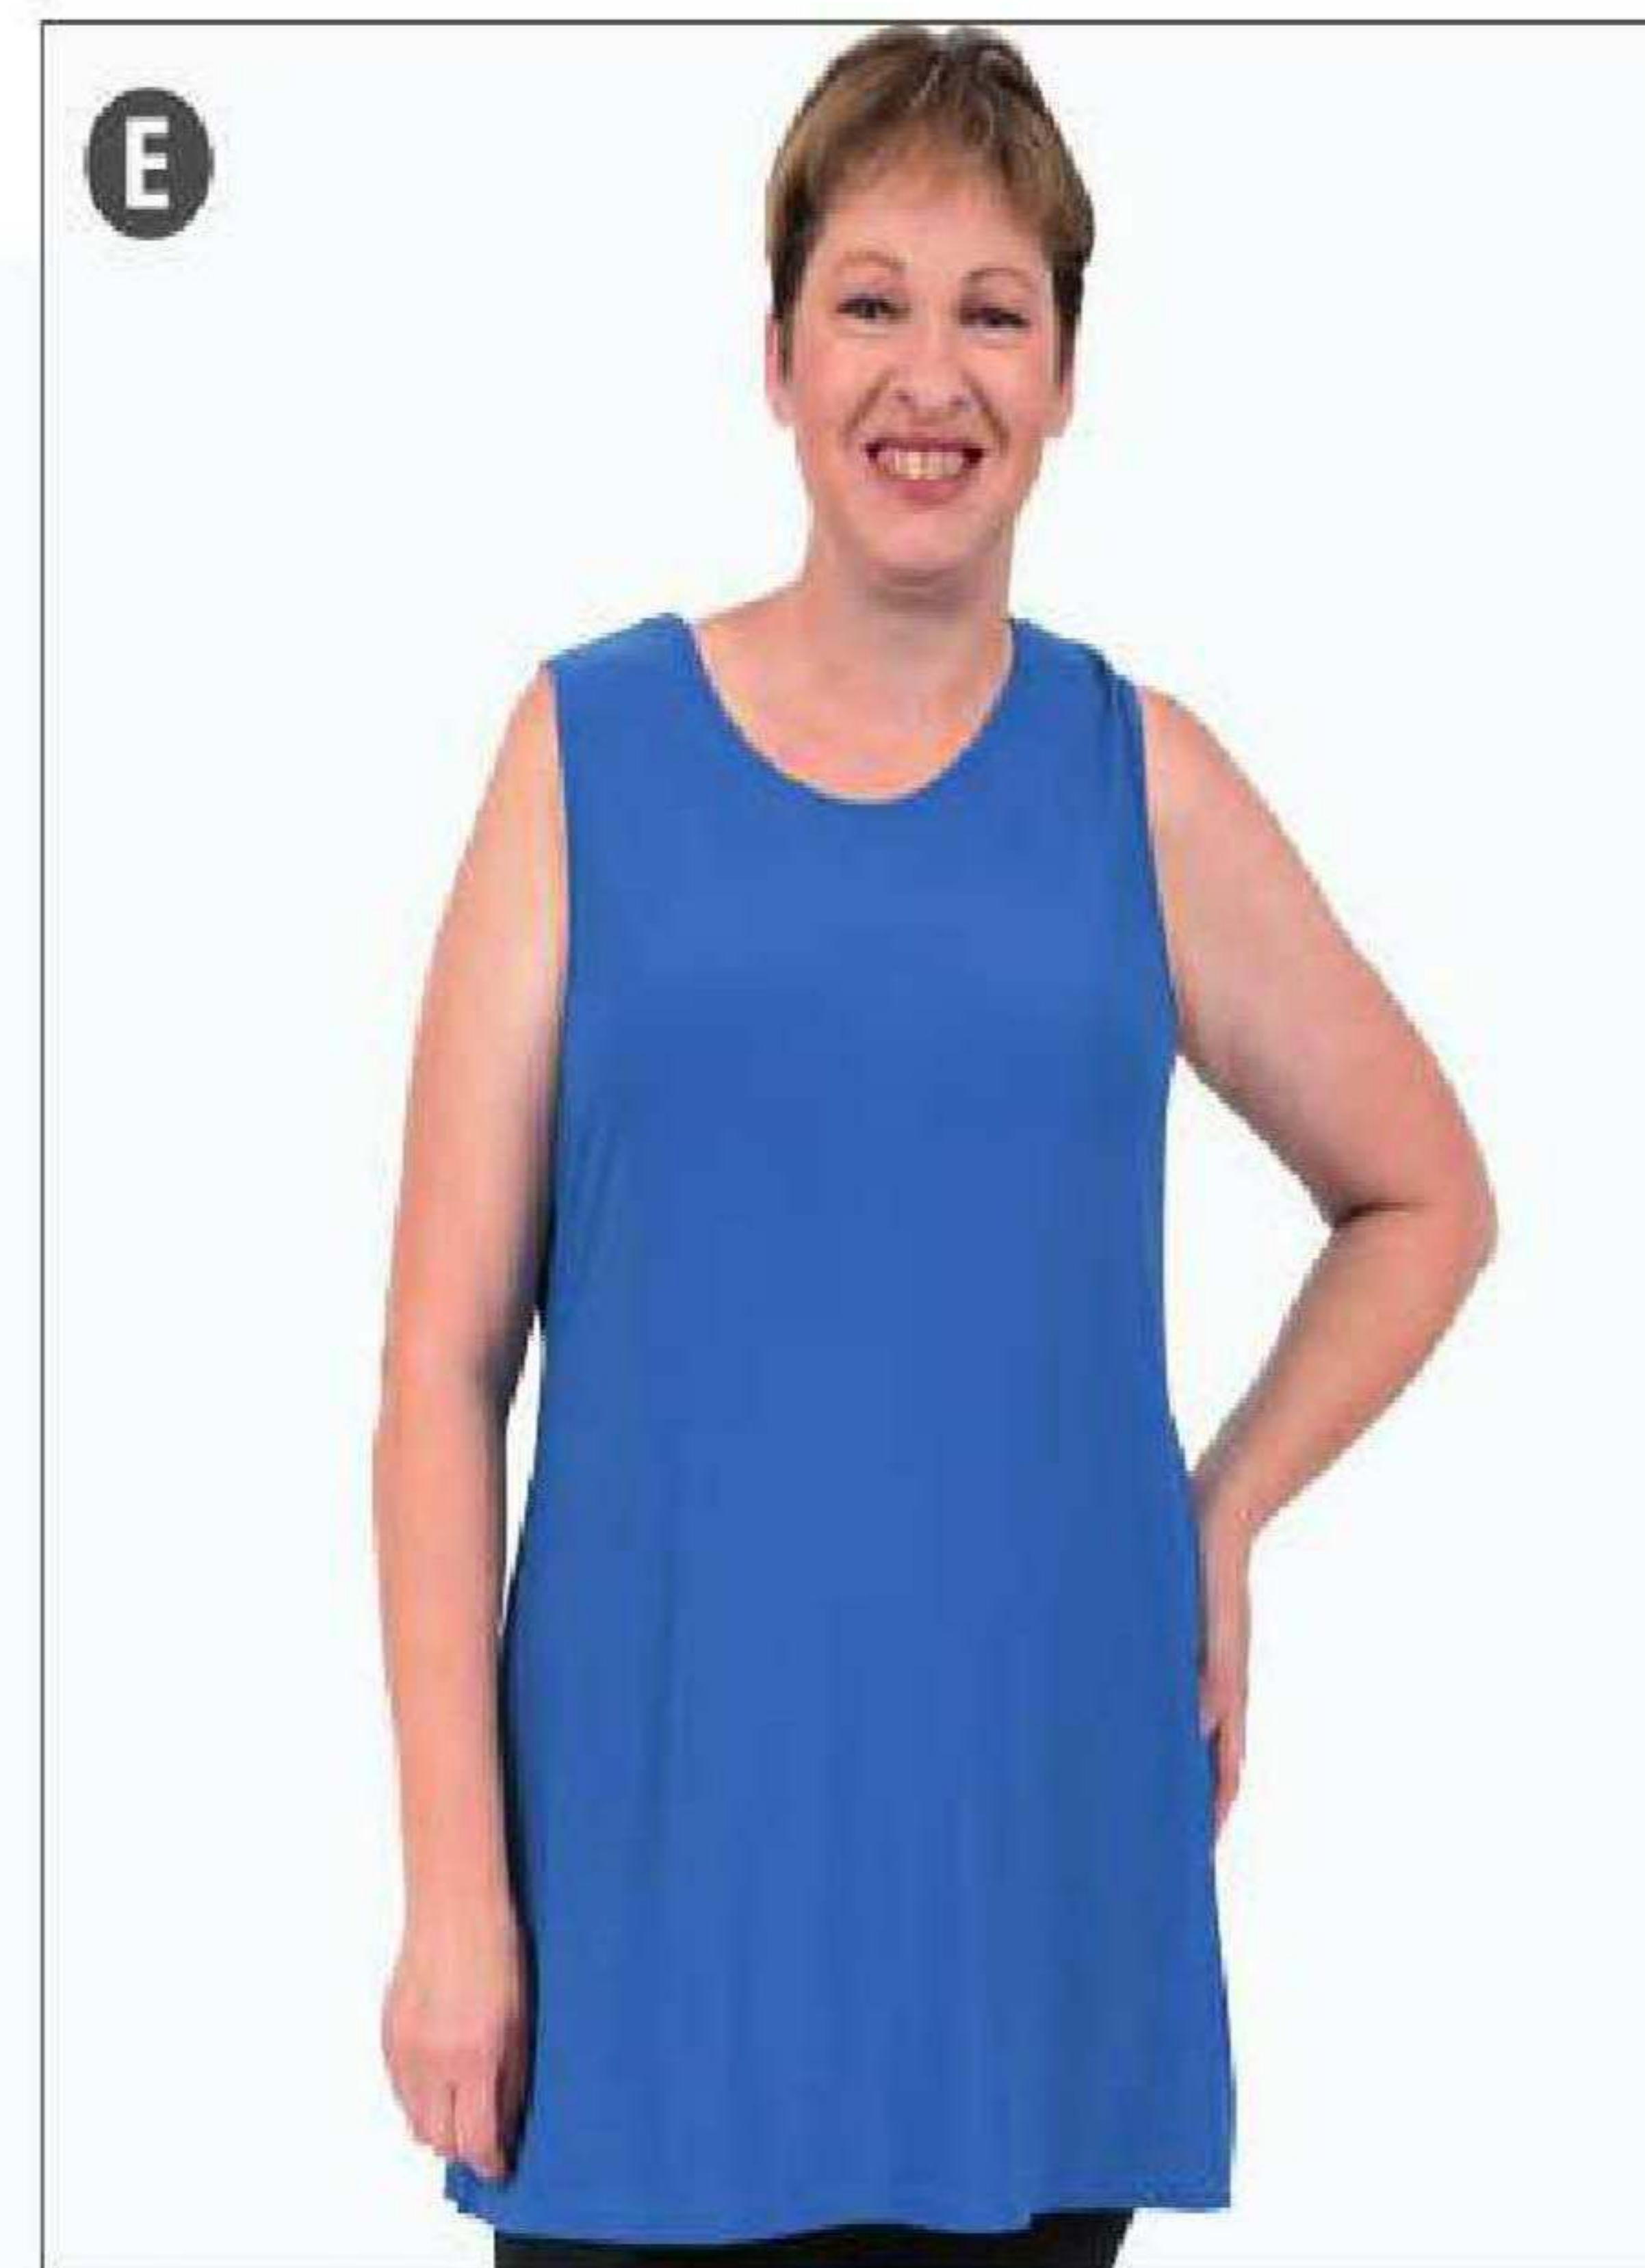

Round Neck Cami - Blue
LL191062B WAS $69.90 NOW $49.90 SAVE $20.00