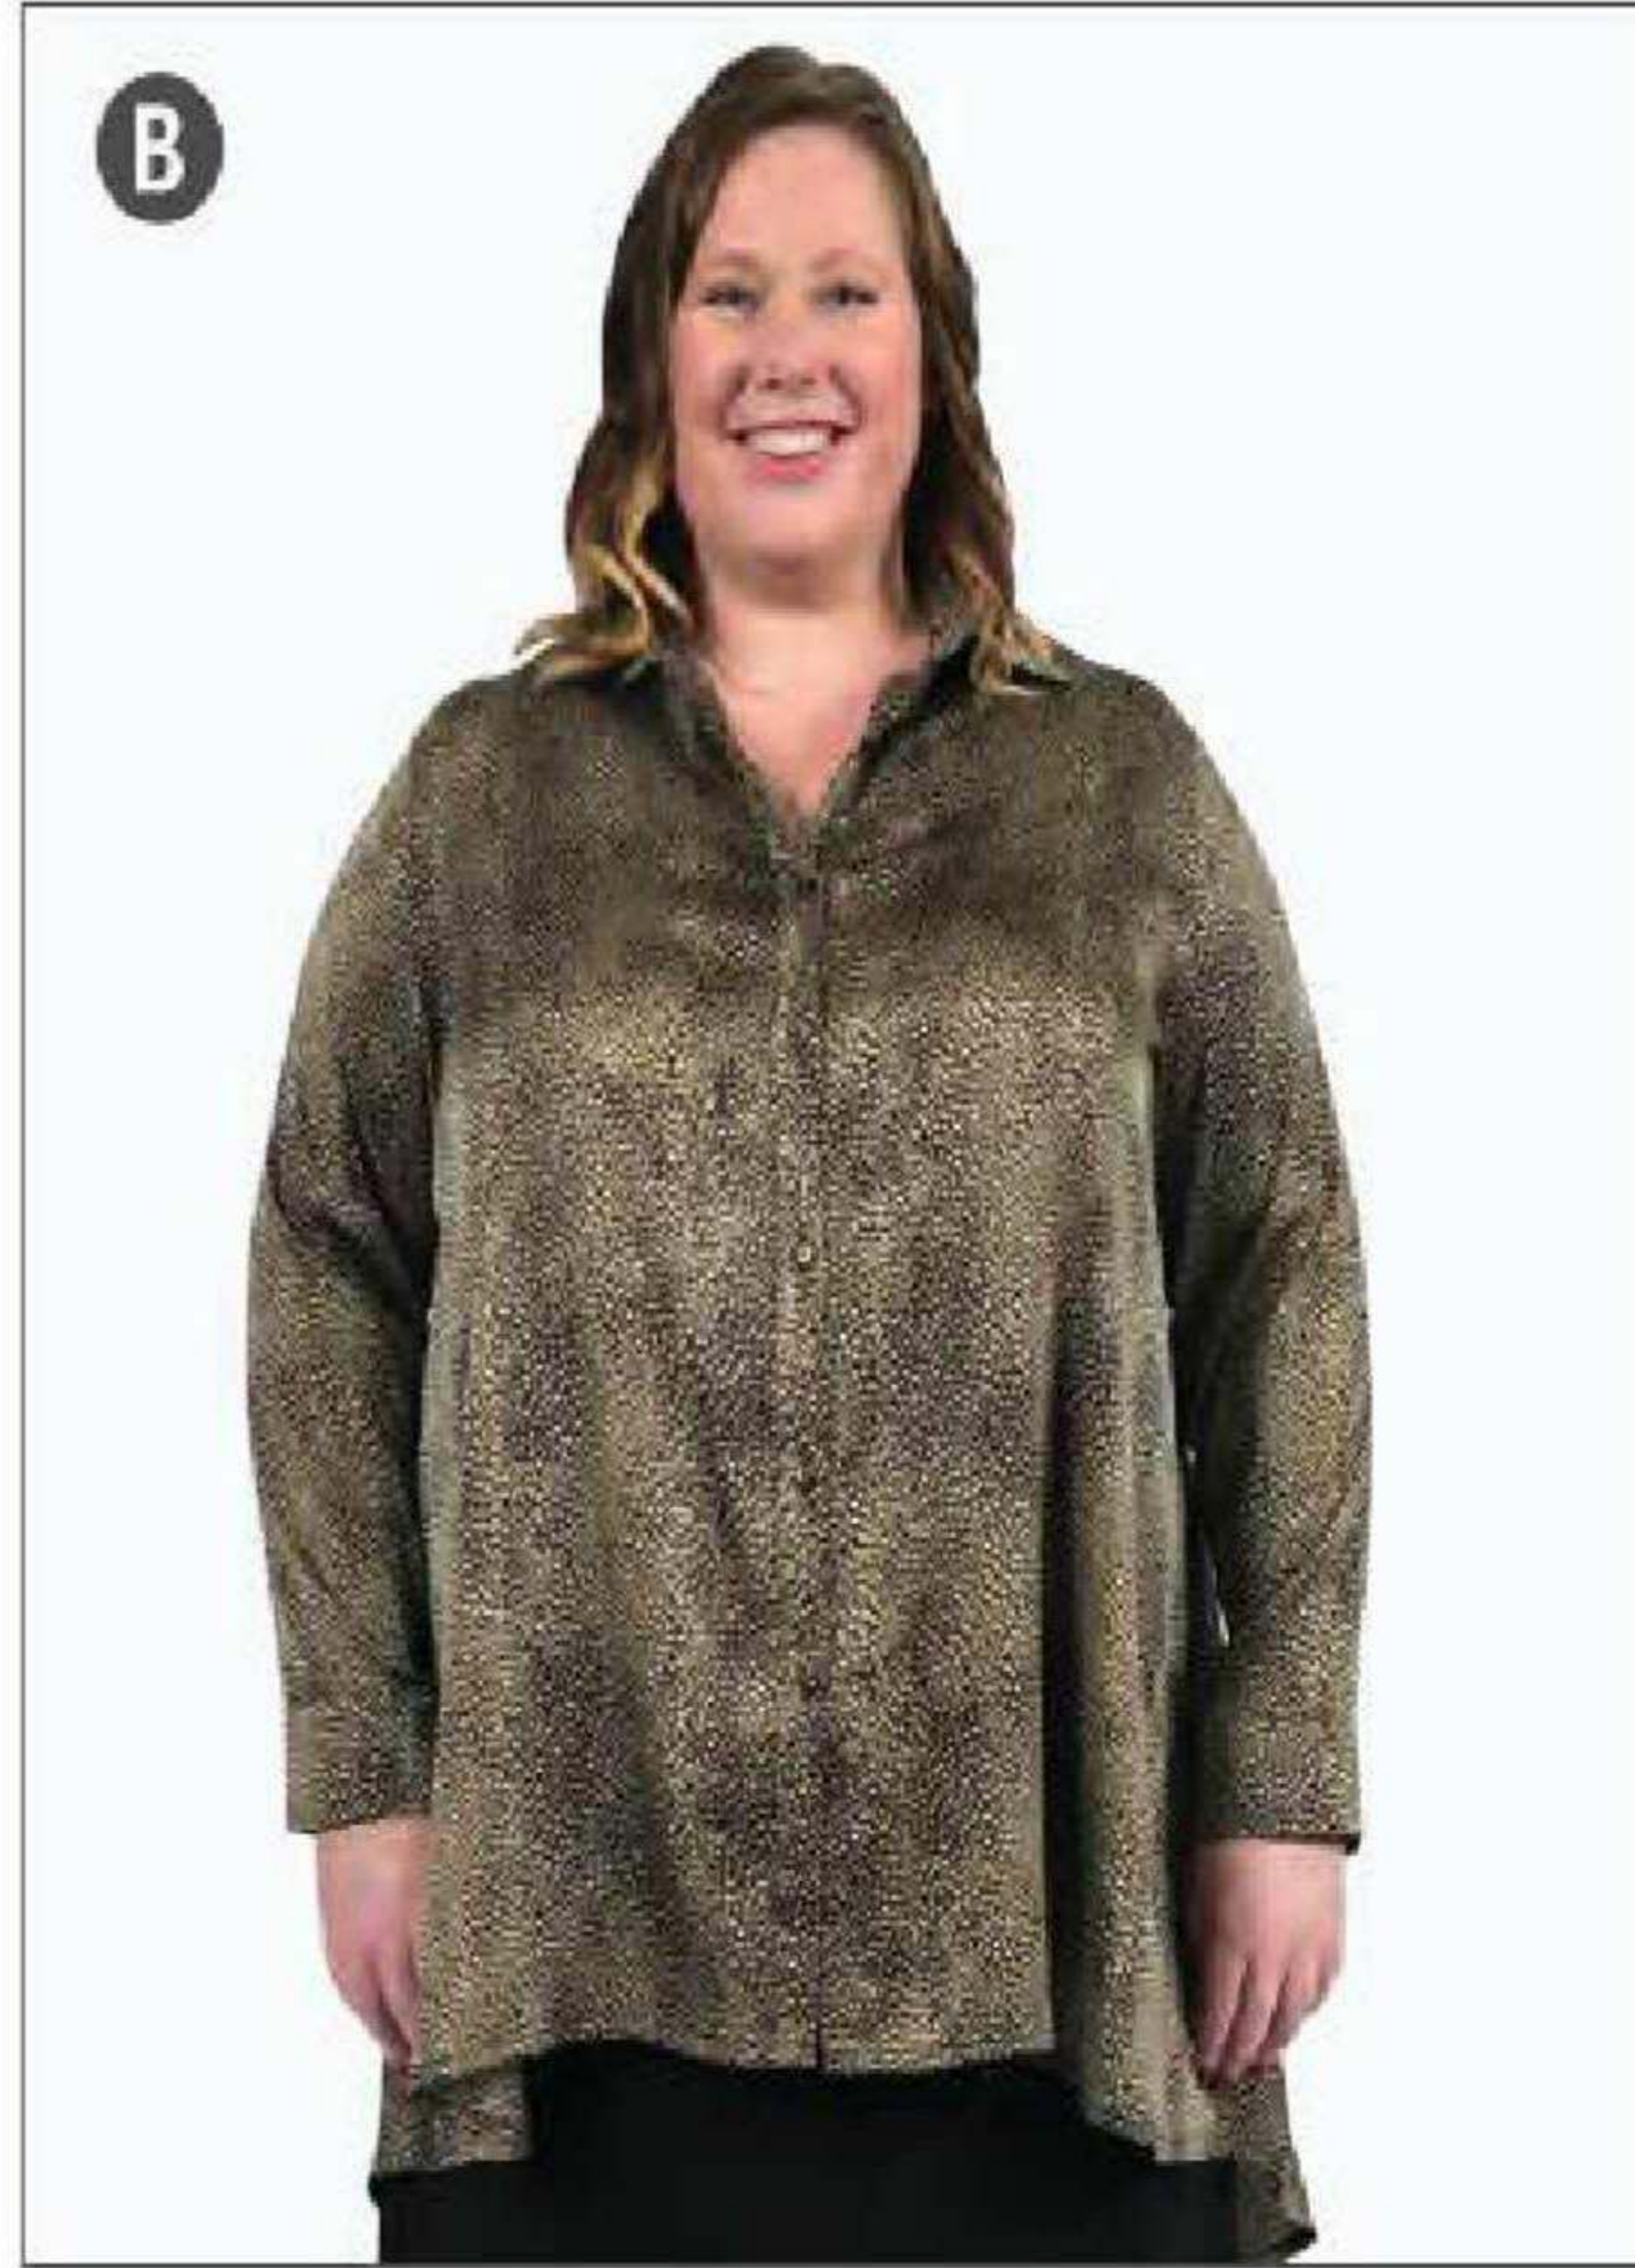

\$15 BIN

A
Woven Long Skirt With Side Splits
T160028 WAS \$79.90 NOW \$15.00 SAVE \$64.90

B
Studio 54 Blouse
LL186010 WAS \$89.90 NOW \$15.00 SAVE \$74.90

E
Show Time Peasant Top - Navy
LL189021N WAS \$59.90 NOW \$15.00 SAVE \$44.90