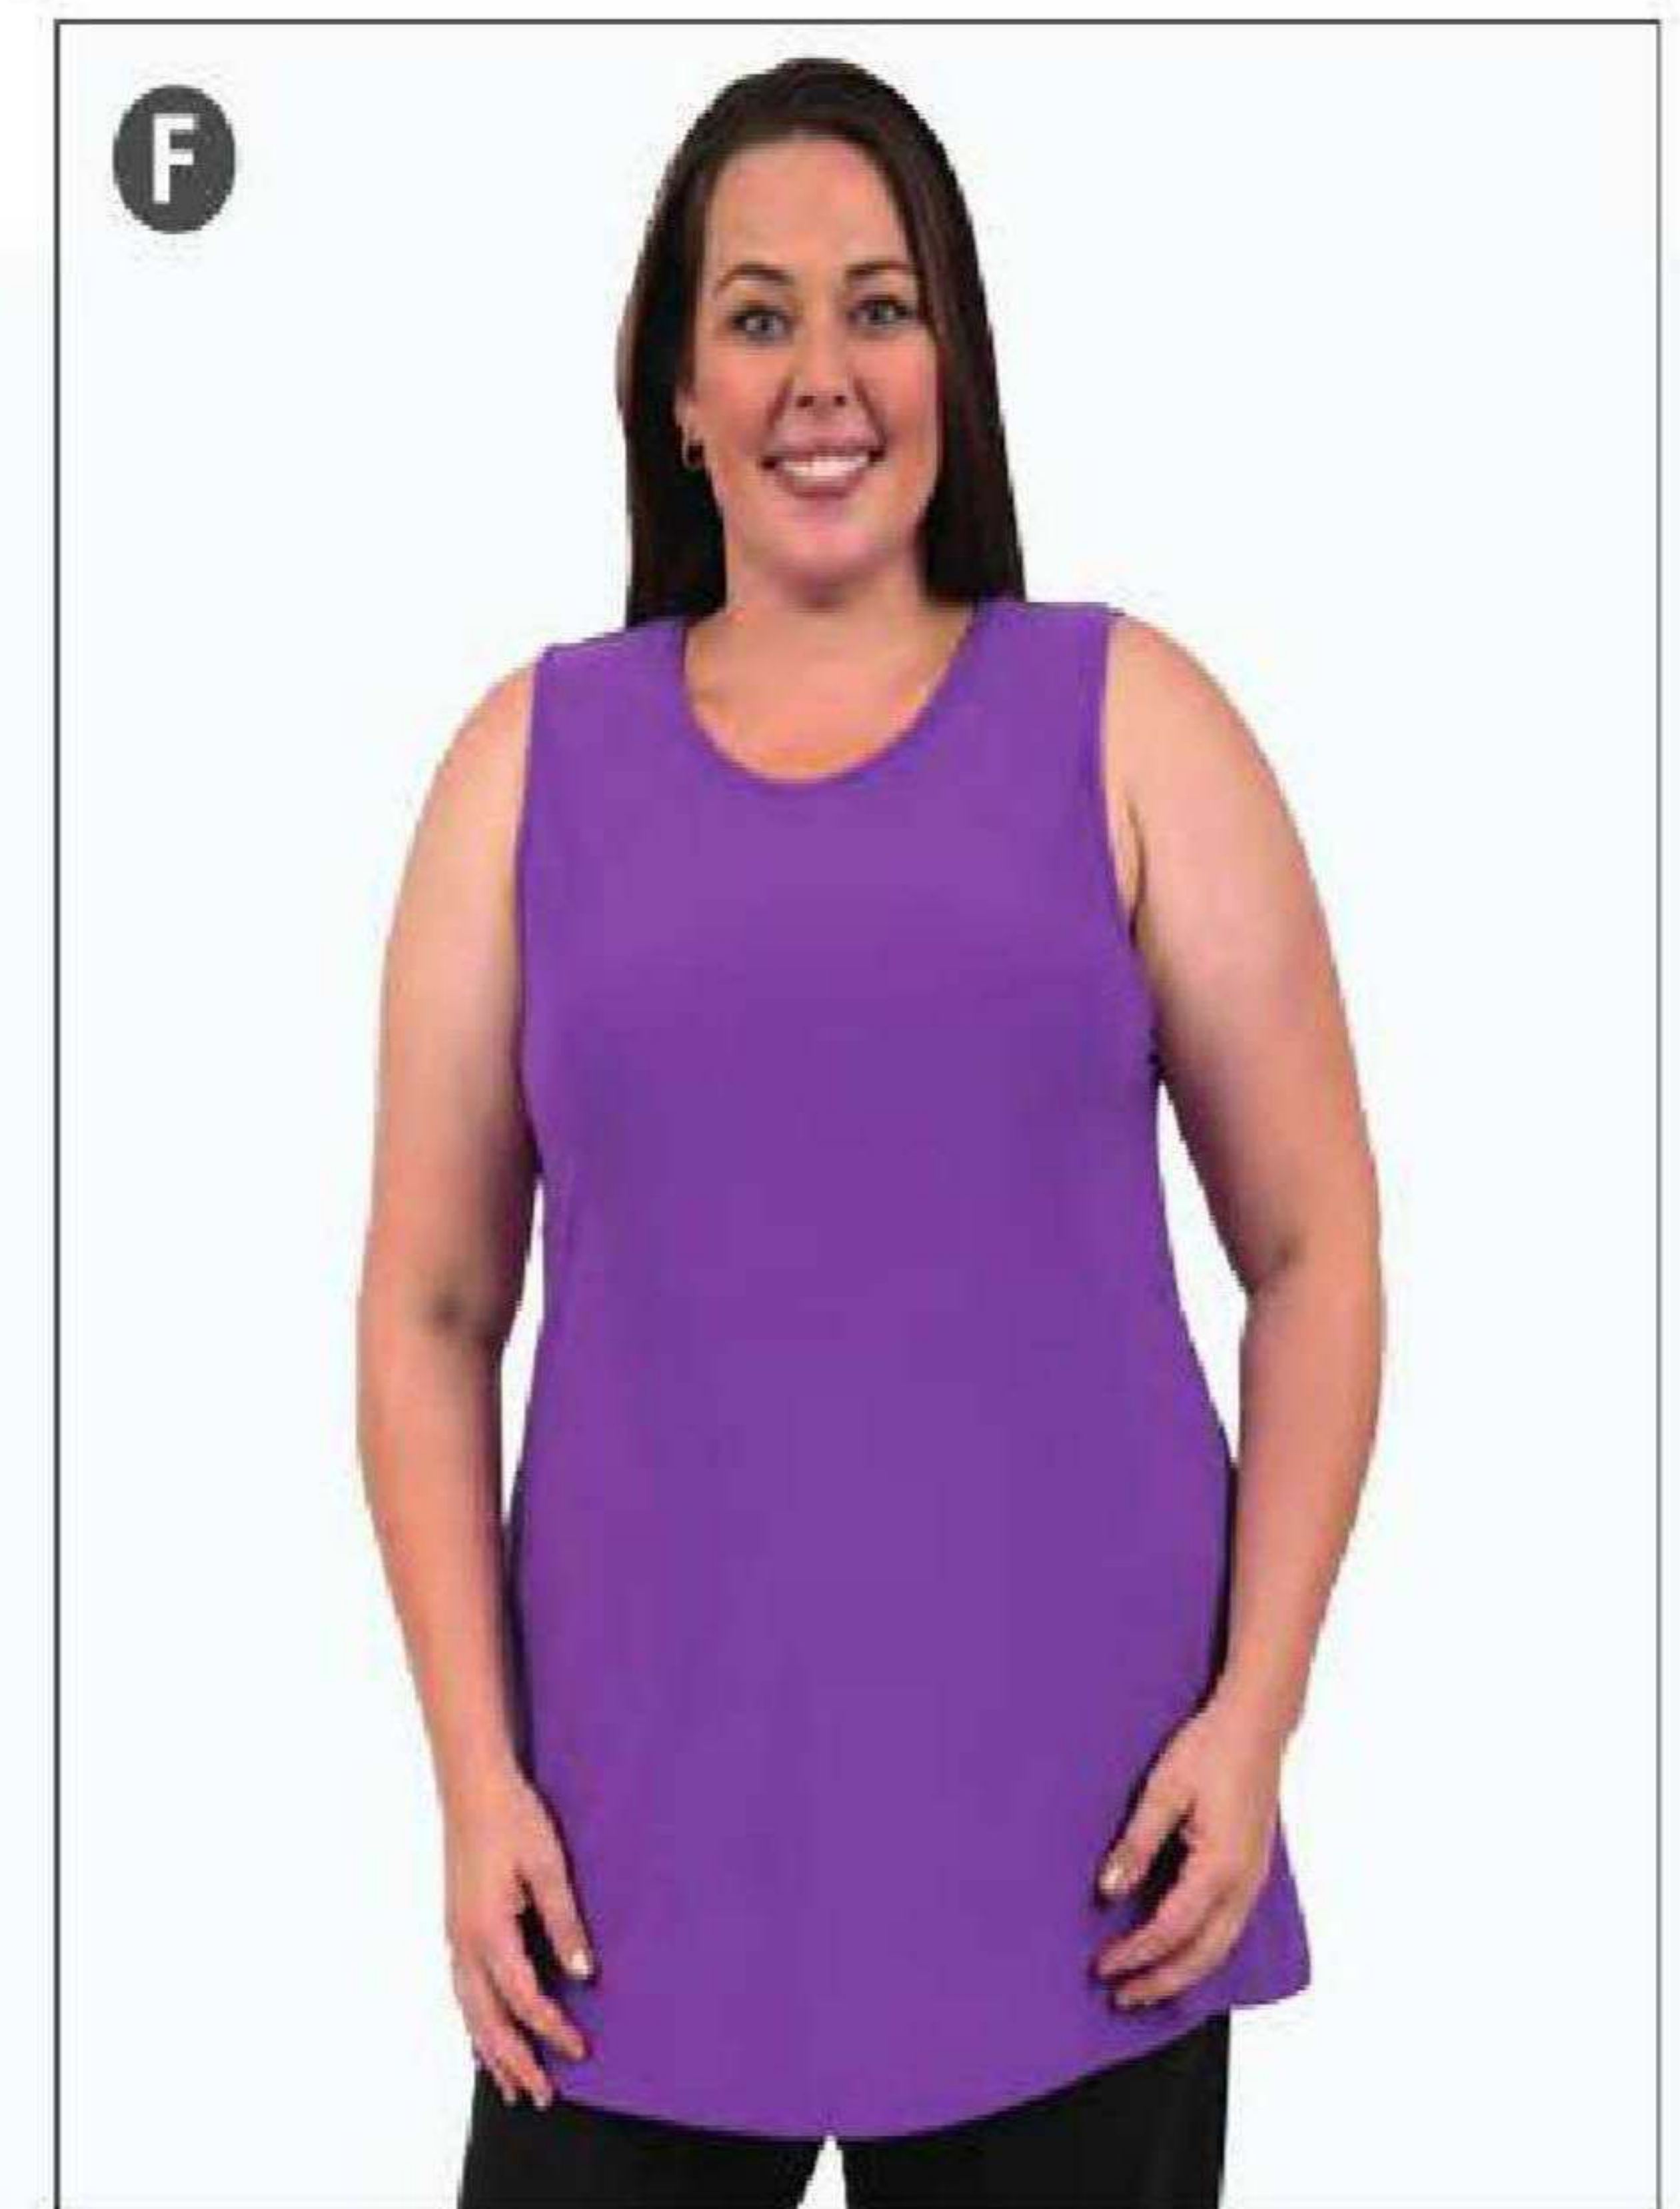

Round Neck Cami - Purple
LL191062P WAS $69.90 NOW $49.90 SAVE $20.00