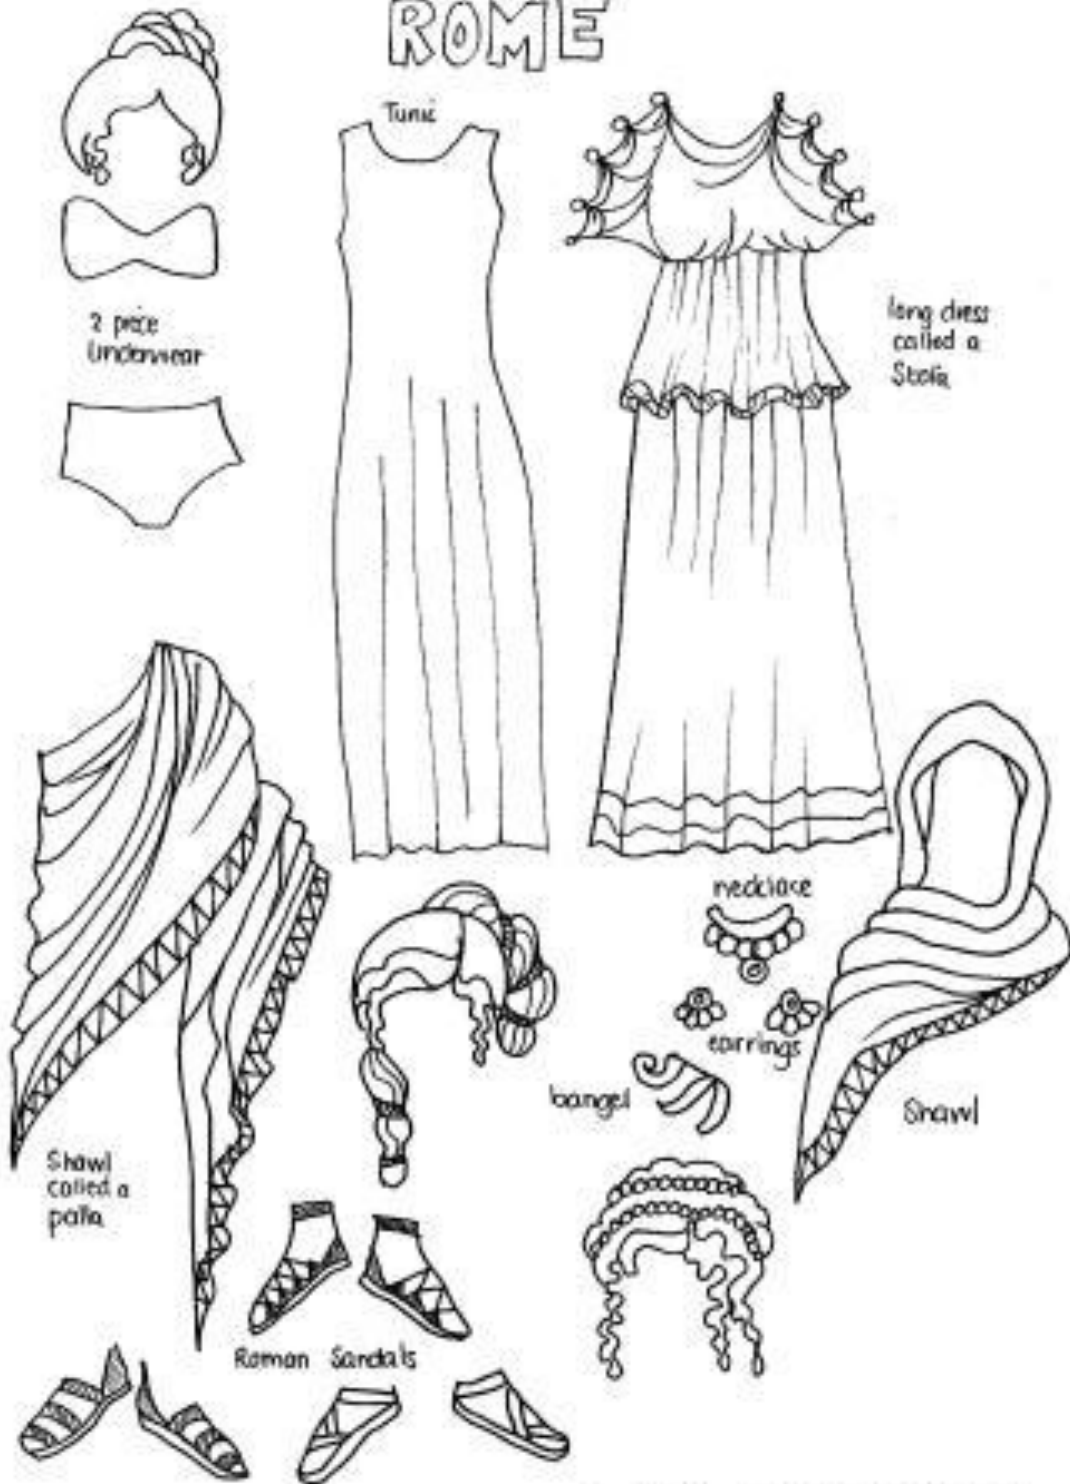

ROME

© Nadene of <http://practicalpages.wordpress.com>
09/2010