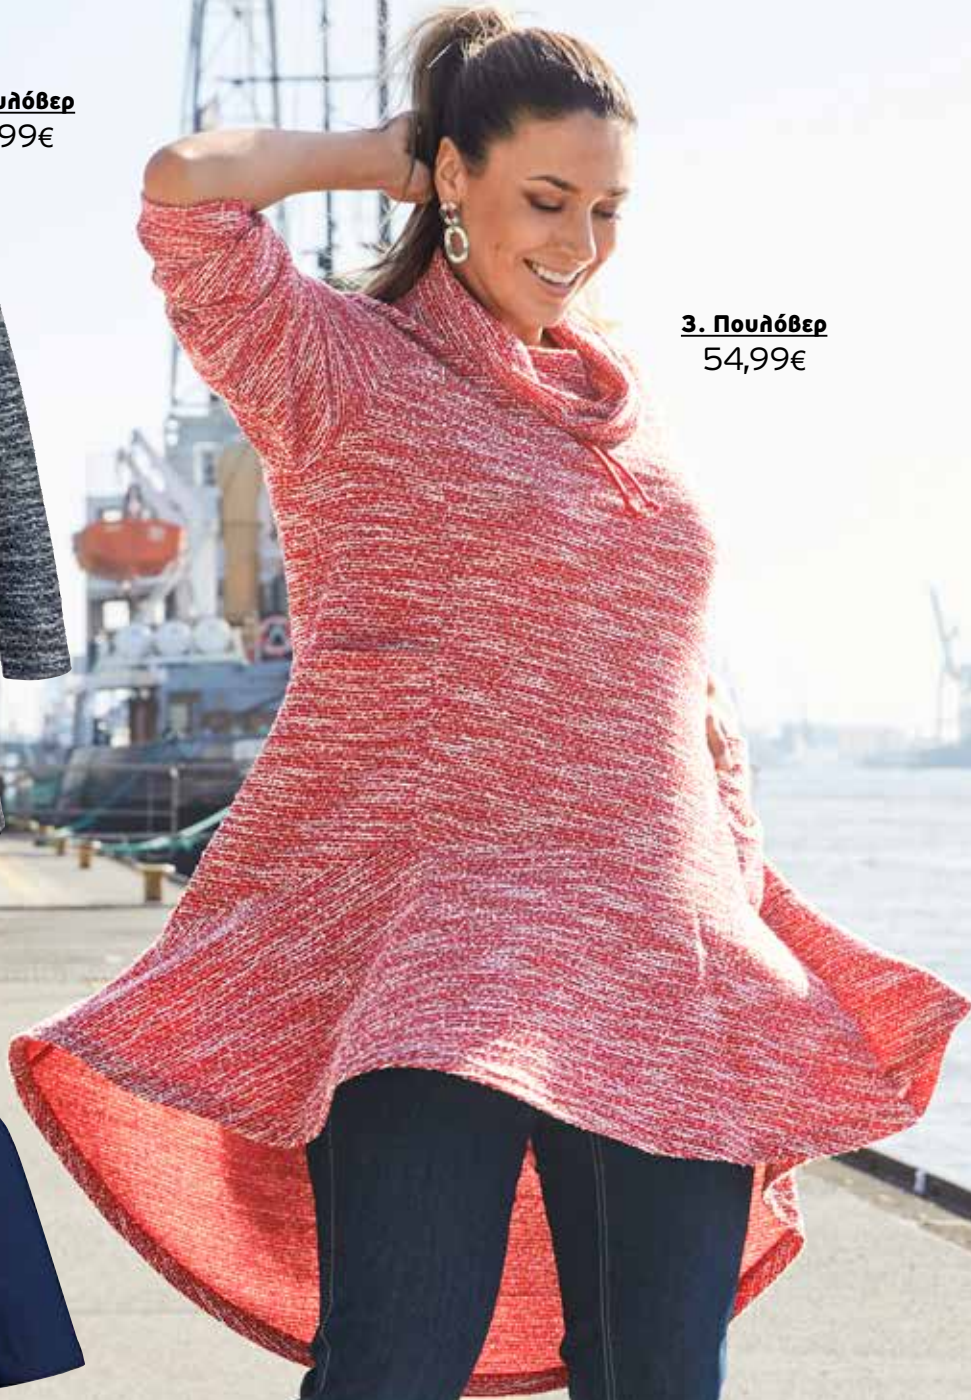

3. Πουλόβερ
54,99€