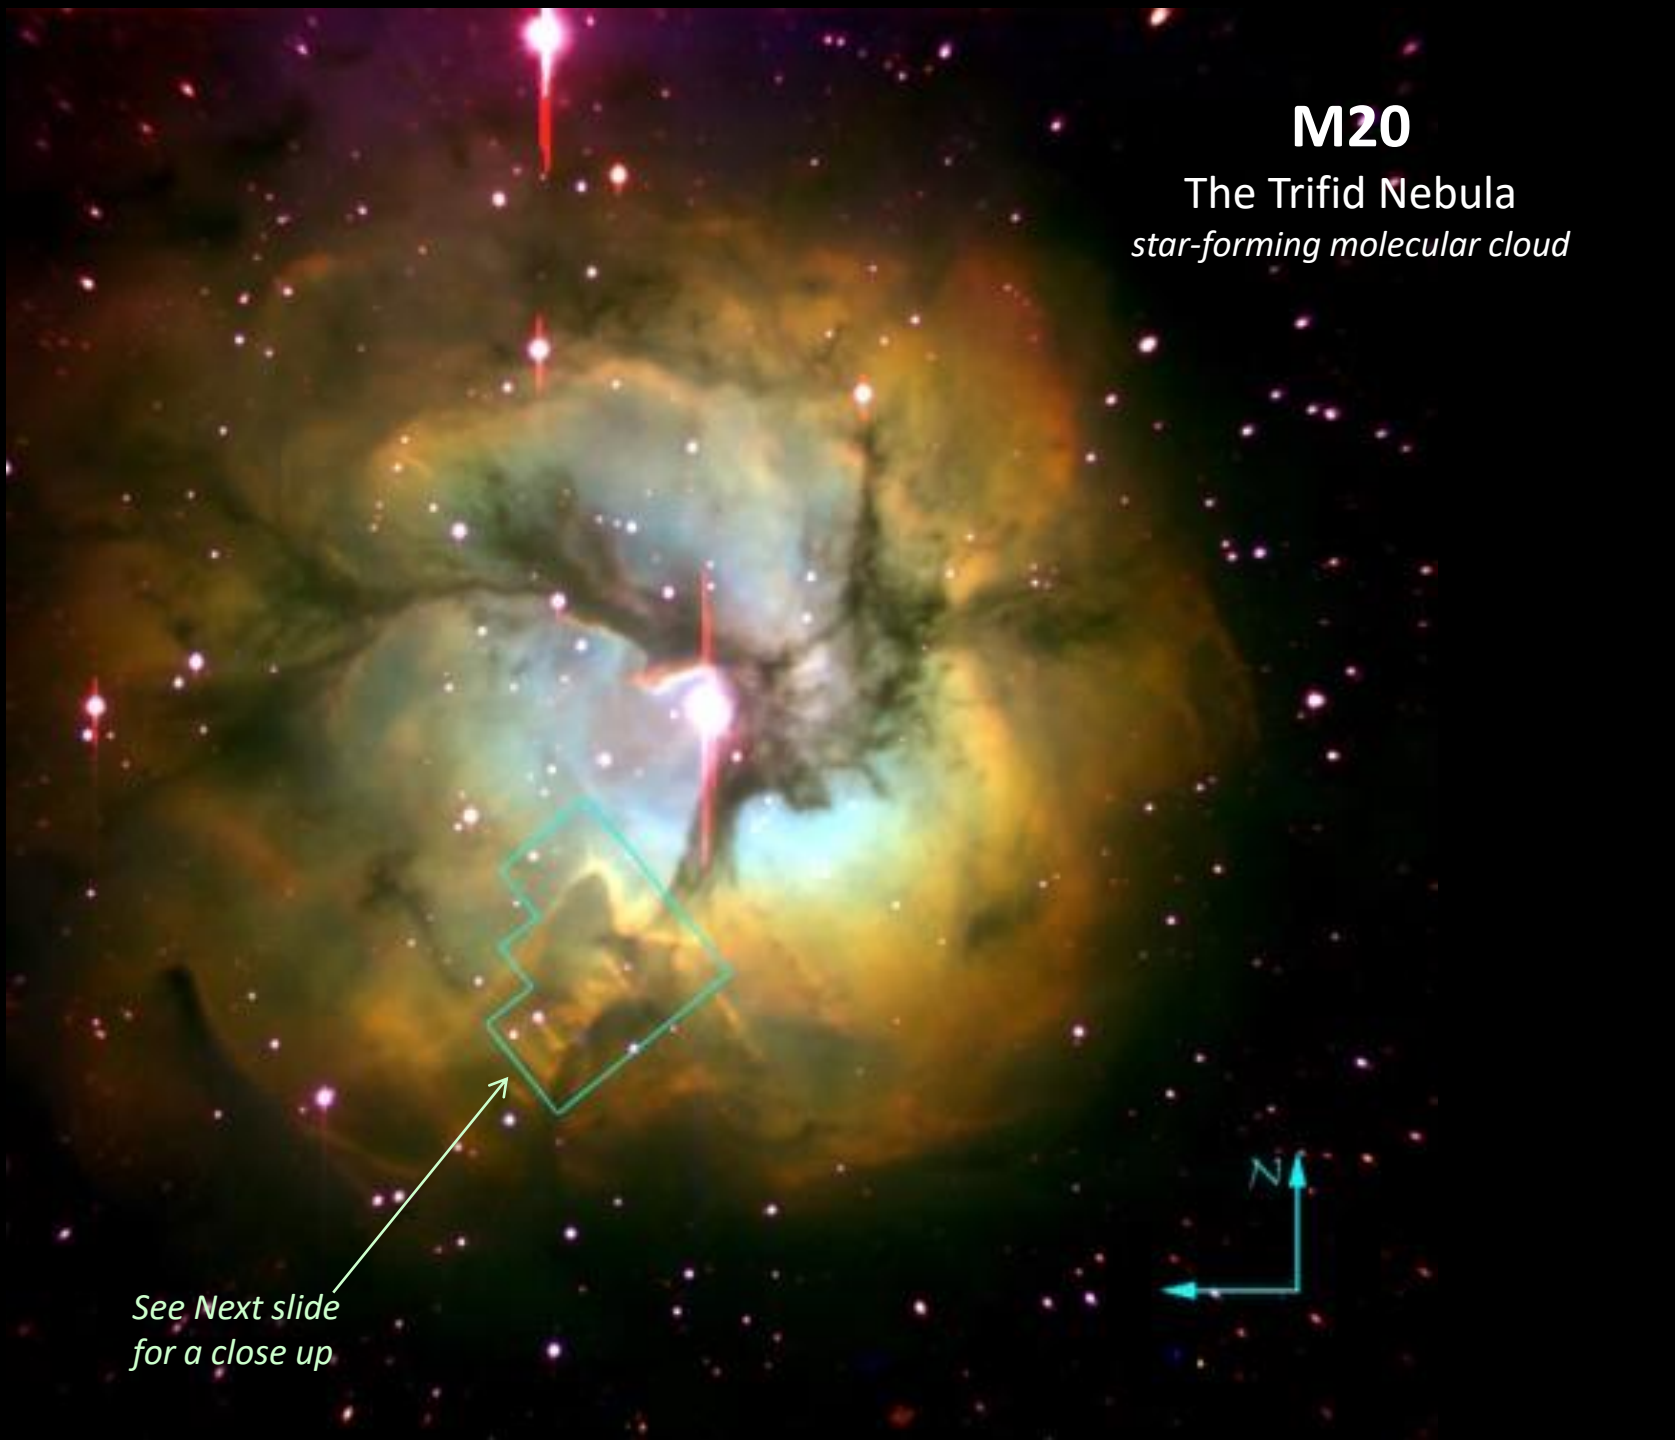

Sagittarius

The Archer

July

North

The Archer

early metahuman

South, Summer Evenings

M 20
Trifid Nebula

M8
Lagoon Nebula

Lagoon Nebula • M8

HST • WFPC2

PRC96-38a • ST Scl OPO • January 22, 1997
A. Caulet (European Southern Observatory) and NASA

Lagoon Nebula Detail
Hubble Space Telescope • WFPC2

Lagoon Nebula
star-forming molecular cloud

Lagoon Nebula

(detail showing souls of evil children and demonic ponies)

M20

The Trifid Nebula
star-forming molecular cloud

*See Next slide
for a close up*