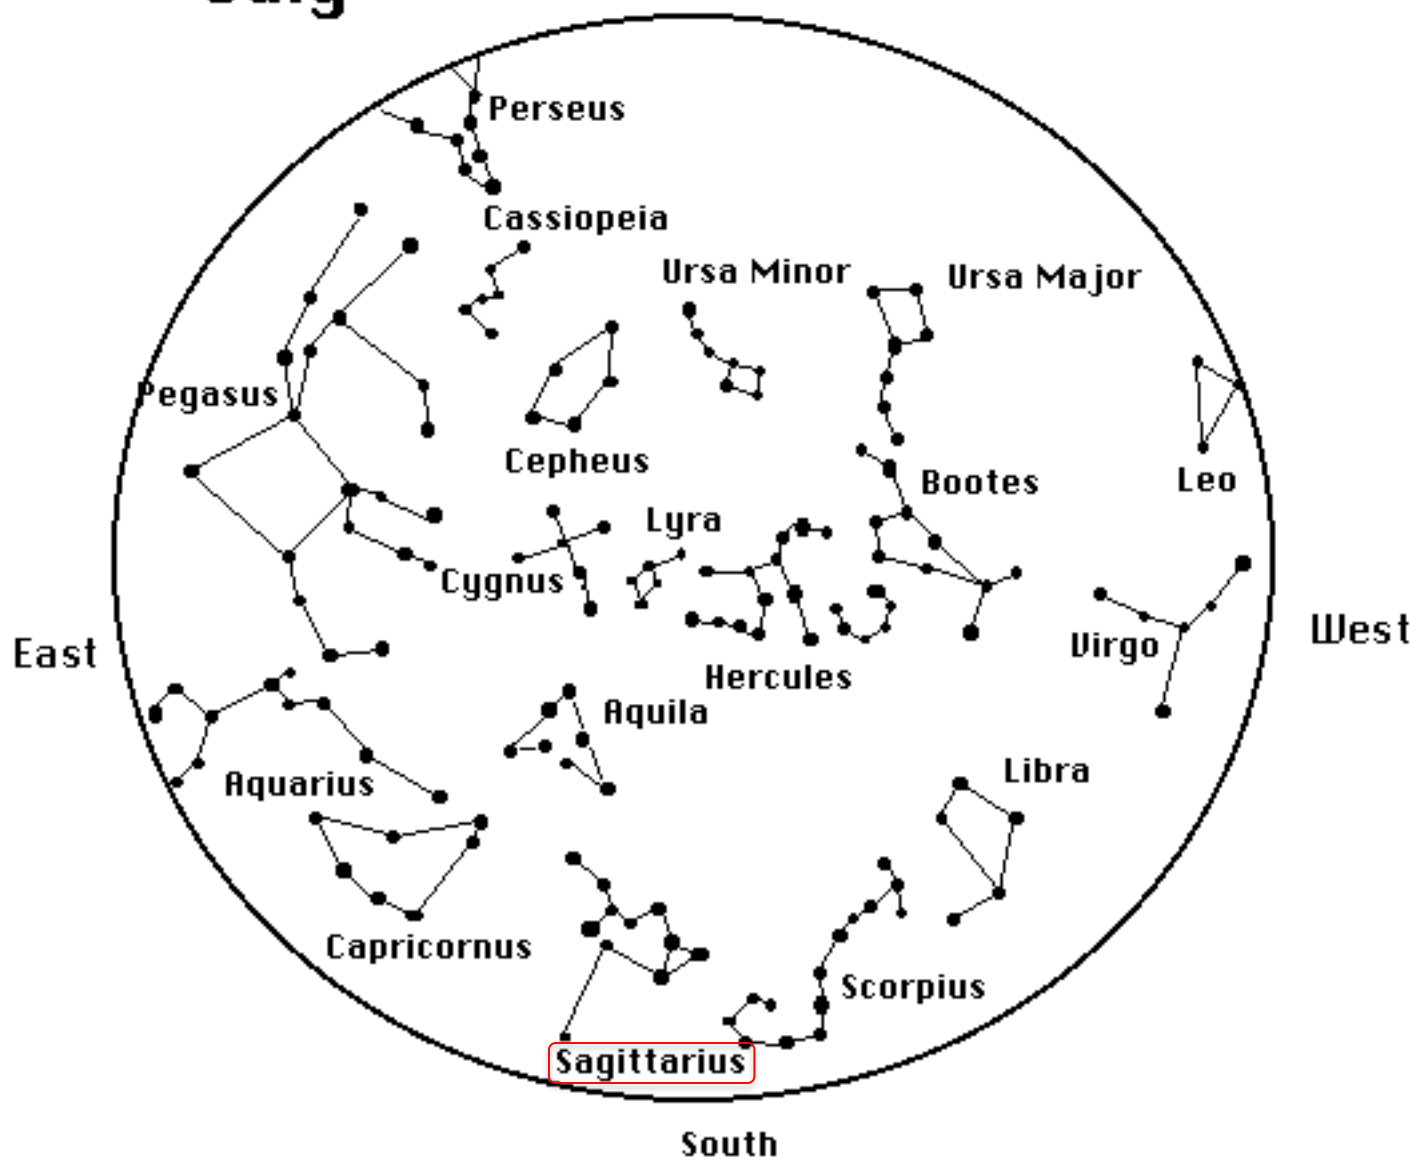

Sagittarius

The Archer

July

North

The Archer

early metahuman

South, Summer Evenings

M 20
Trifid Nebula

M8
Lagoon Nebula

Lagoon Nebula • M8

HST • WFPC2

PRC96-38a • ST Scl OPO • January 22, 1997
A. Caulet (European Southern Observatory) and NASA

Lagoon Nebula Detail
Hubble Space Telescope • WFPC2

Lagoon Nebula
star-forming molecular cloud

Lagoon Nebula

(detail showing souls of evil children and demonic ponies)

M20

The Trifid Nebula
star-forming molecular cloud

*See Next slide
for a close up*