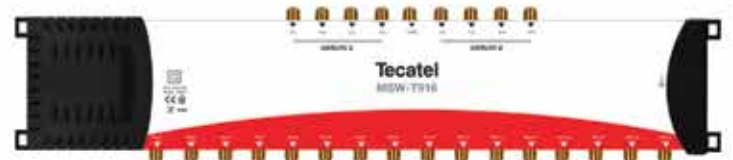

▶ ΚΩΔ.: MSW-9/8
9/8 OUT
TECATEL

▶ ΚΩΔ.: MSW-9/12
9/12 OUT
TECATEL

▶ ΚΩΔ.: MSW-9/16
9/16 OUT
TECATEL