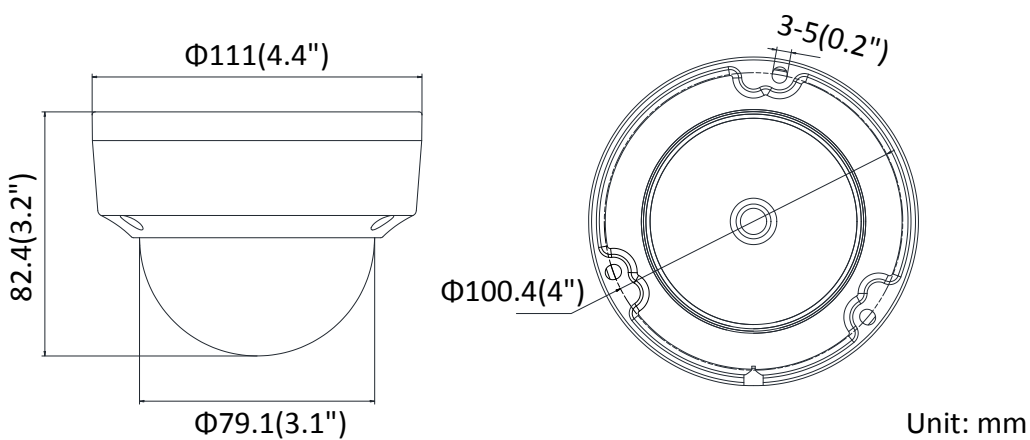

With package: 135× 135 × 110 mm (5.3" × 5.3" × 4.3")
Weight	Camera: approx. 497 g (1.1 lb.) With package: approx. 597 g (1.3 lb.)

Available Models:

DS-2CD2121G0-I (2.8/4/6mm), DS-2CD2121G0-IS (2.8/4/6mm), DS-2CD2121G0-IW (2.8/4mm), DS-2CD2121G0-IWS (2.8/4mm)

Dimensions

Accessories

DS-1276ZJ
Corner Mount