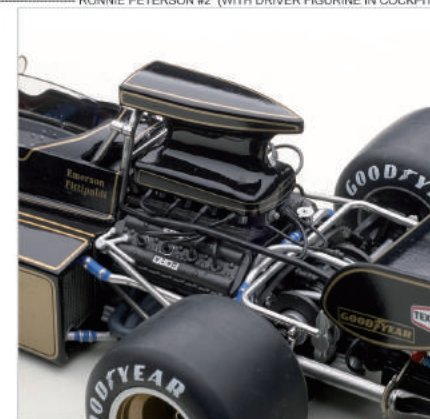

87328 LOTUS 72E 1973 EMERSON FITTIPALDI #1 (WITH DRIVER FIGURINE IN COCKPIT)
87327 EMERSON FITTIPALDI #1
87329 RONNIE PETERSON #2
87330 RONNIE PETERSON #2 (WITH DRIVER FIGURINE IN COCKPIT)