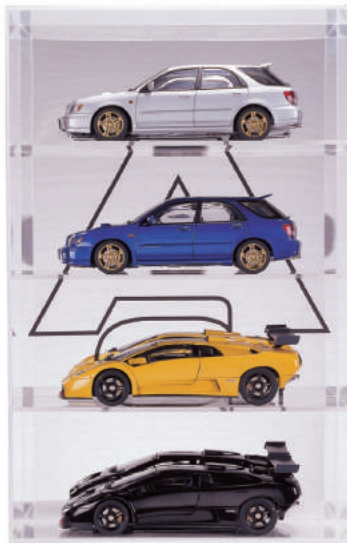

90021 1/18 ACRYLIC DISPLAY SHELF FOR 4 X 1/18 MODEL CARS (BLACK)
90022 ----- (CLEAR)
90023 1/18 ACRYLIC DISPLAY SHELF FOR 4 X 1/18 MODEL CARS
WITH MIRROR BACKGROUND AND CLEAR SLIDING DOOR (BLACK)
90024 ----- (CLEAR)