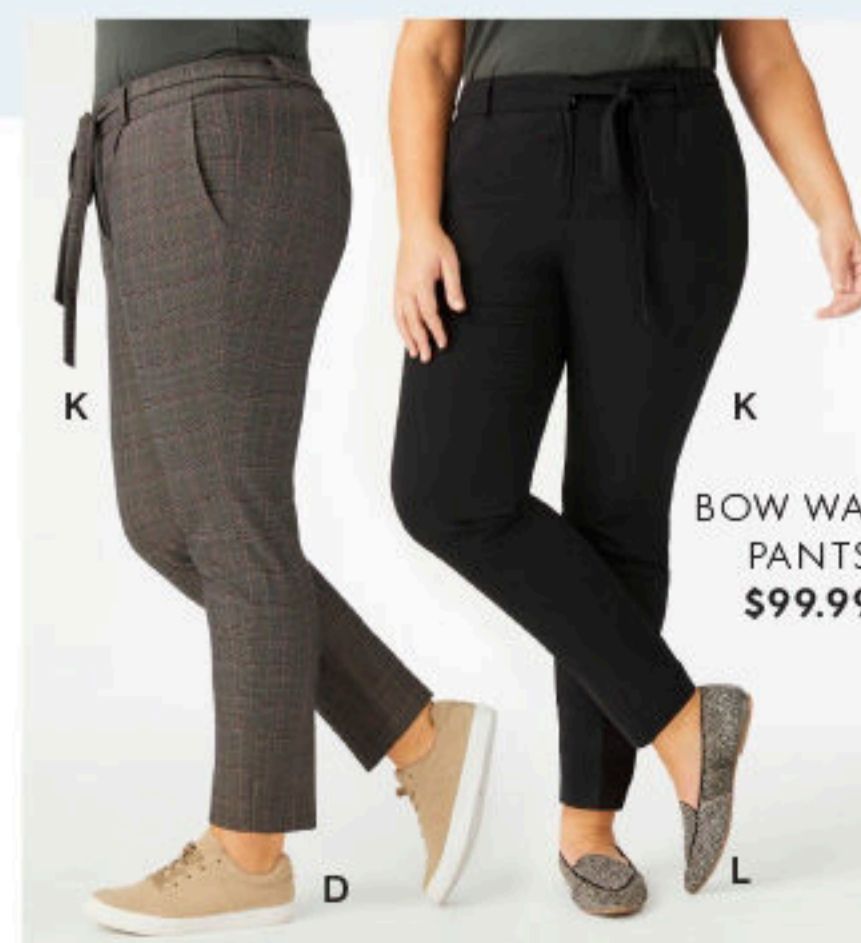

K

K

BOW WAIST
PANTS
$99.99

D

L