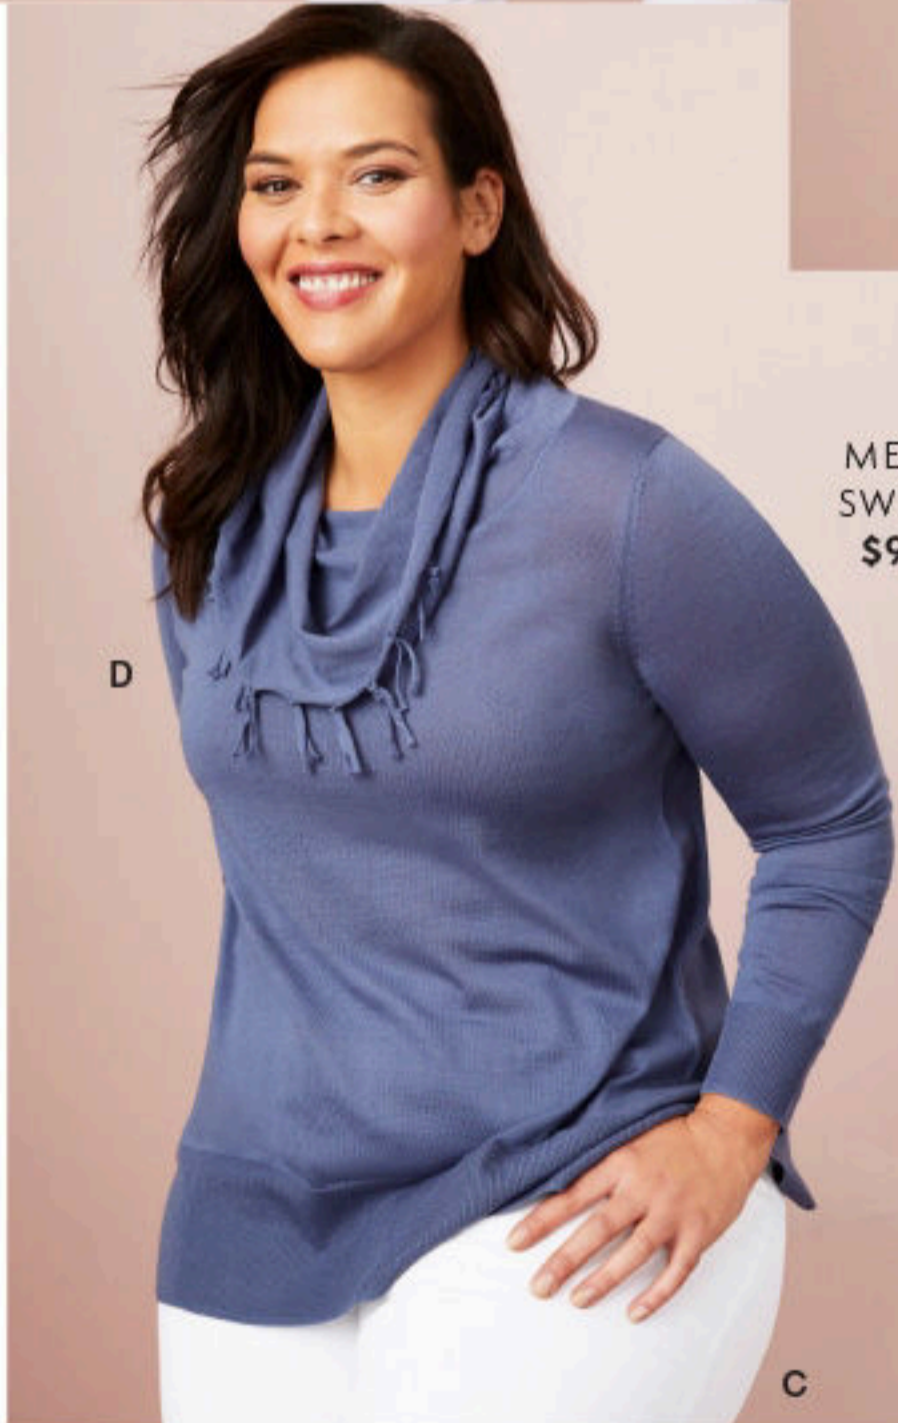

G

A B

MERINO
PONCHO
\$149.99

C

A B

**MUST-HAVE
SPRING KNITS**
Bold textured
knits cross easily
over the seasons.

C

D