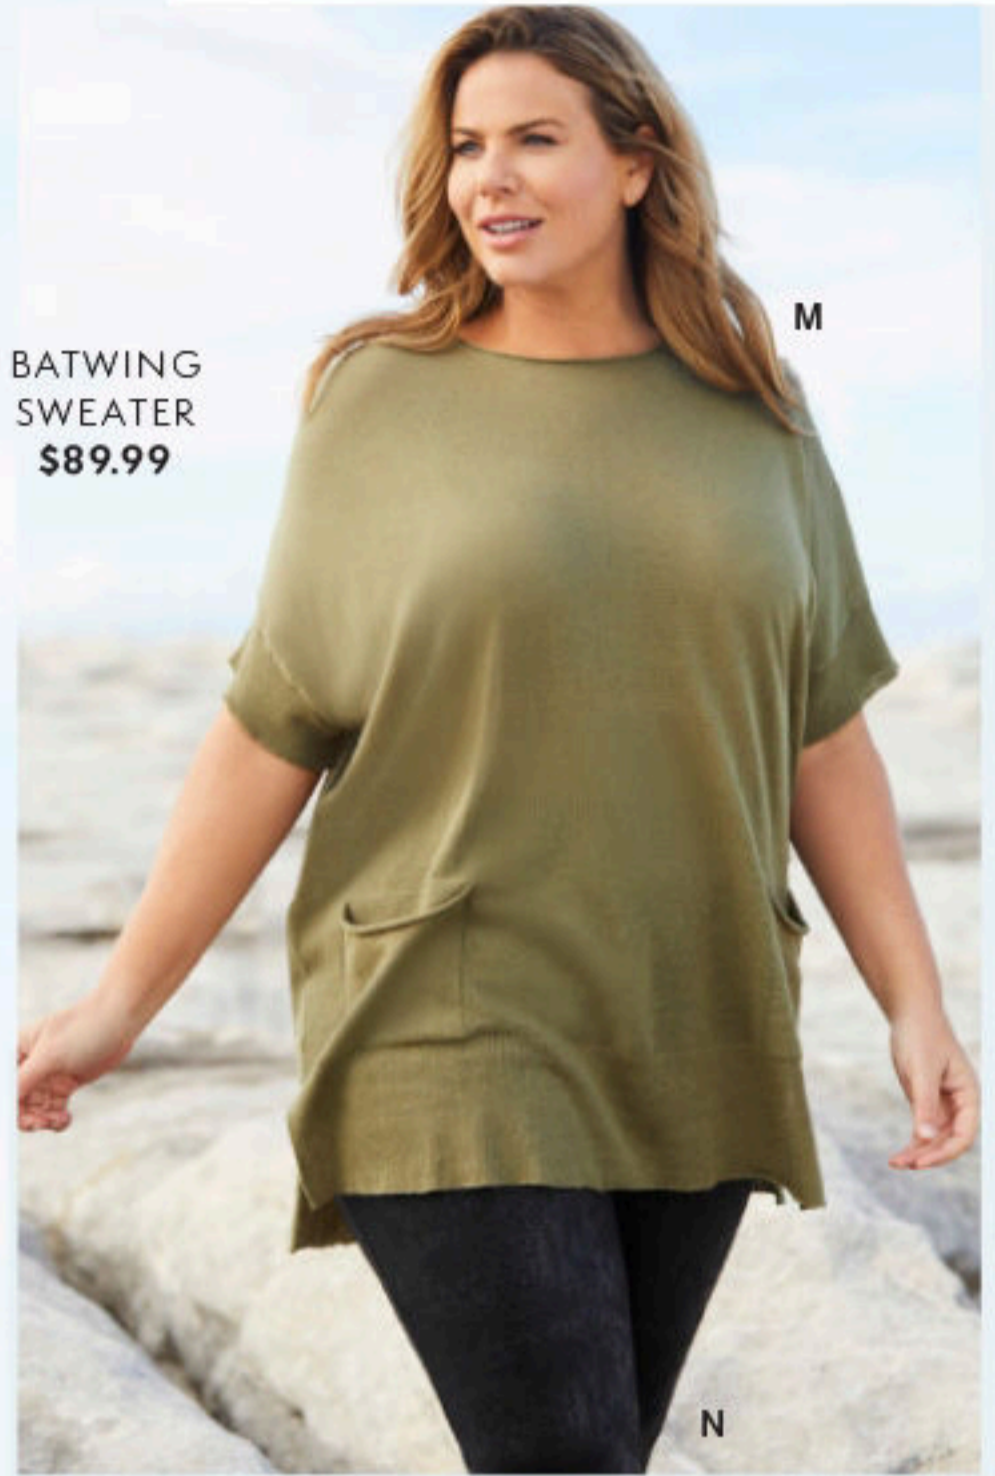

K

K

BOW WAIST
PANTS
\$99.99

D

L

SARA
WHERE SIZE IS A PLUS

M

BATWING
SWEATER
\$89.99