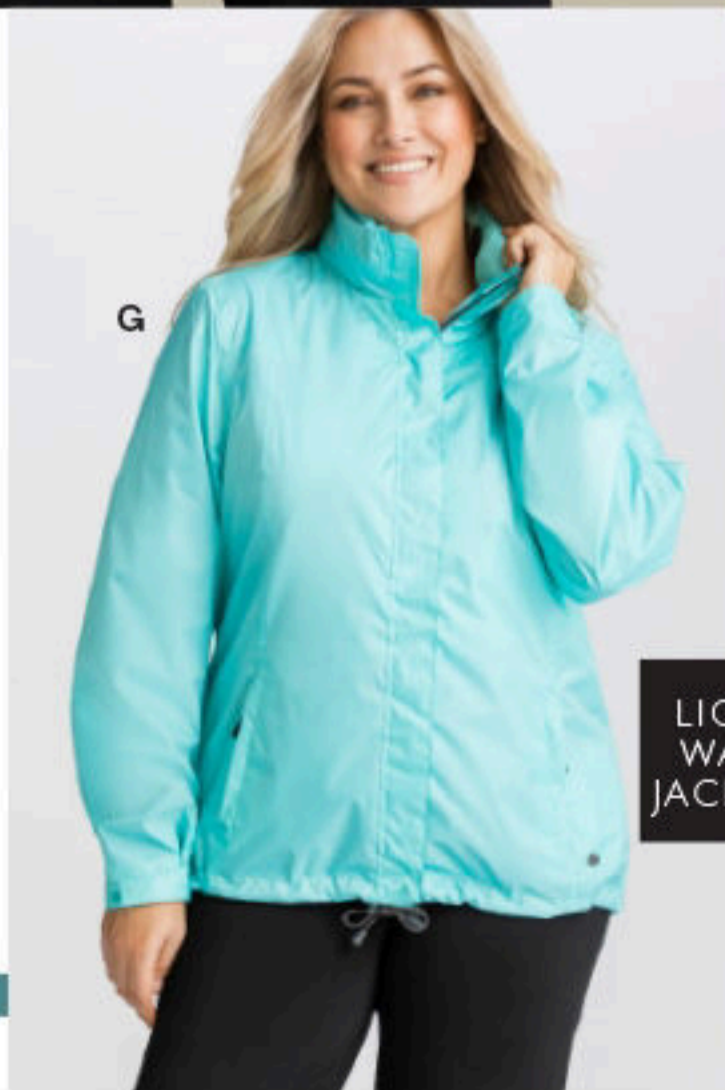

LIGHTWEIGHT
WATERPROOF
JACKET $129.99*

F

D. CAMDEN CHECK BACKPACK 100% polyester. 100% polyester lining. Check. Style 20DA 246571 $69.99

E. CHECK SCARF Acrylic/cotton. White Check. Style 20DA 248607 $39.99

F. ISOBAR PLUS LONGLINE QUILTED PUFFER JACKET 100% nylon. 100% polyester fill. Dark Rose 1X, 2X, 3X, 4X. Grape 2X, 3X. Style 20DA 216719 $249.99

G. ISOBAR PLUS LIGHTWEIGHT WATERPROOF JACKET 100% polyester. 100% polyester lining. Aqua, Black, Black Spot, Garnet 1X, 2X, 3X, 4X. Grape 1X, 2X, 4X. Style 20DA 216694 $129.99*