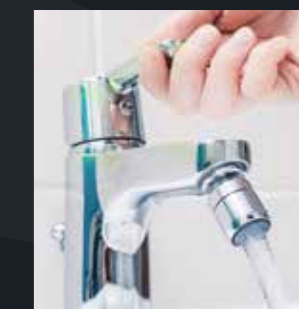

MILITARY GRADE CONNECTORS

- Effortlessly switch between Storm & JET3

ANTI DRIP CHECK VALVE

- Quick connect

QUICKLY DISINFECT ALL FREQUENTLY TOUCHED SURFACES

SHOPPING TROLLEYS

DOOR HANDLES

TRANSPORT HAND RAILS