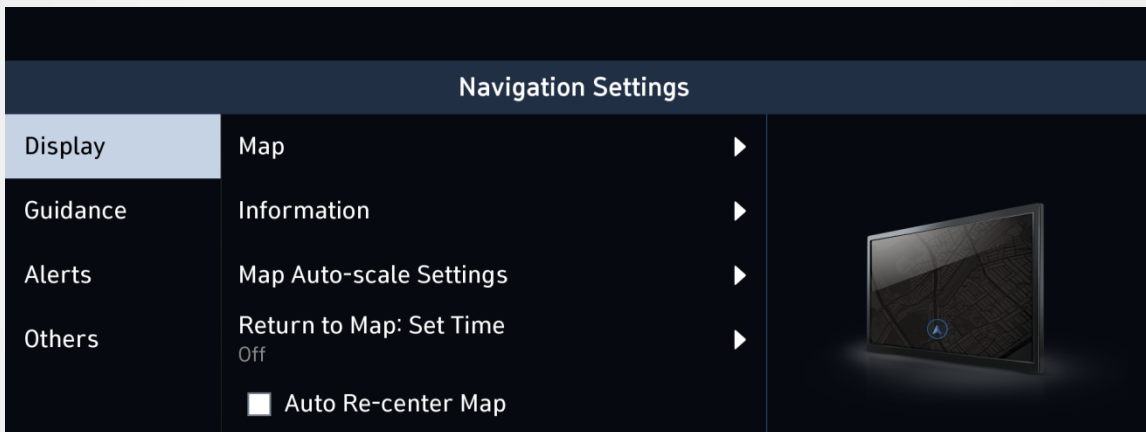

# Highlighted Features Added

The below features were added during different periods. If your current map version is the same or newer, these features would already be in your system.

- **Version 14.0** (13.41.42.xxx)

- Added 'La Liste' restaurants, the world's top 1,000 best restaurant selections

- Providing function to display navigation guidance at the top of the screen while viewing other screens