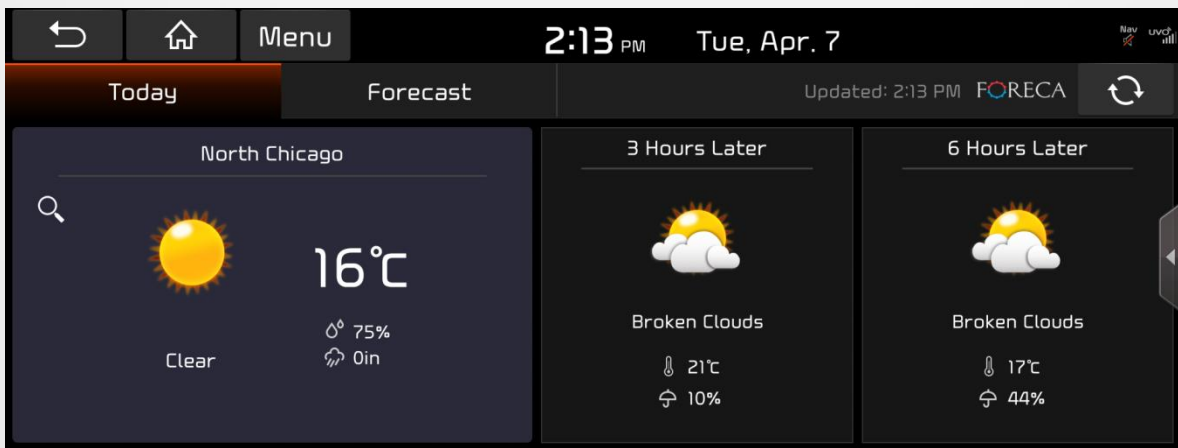

Highlighted Features Added

The below features were added during different periods. If your current map version is the same or newer, these features would already be in your system.

- **Version 14.0** (13.41.42.xxx)

- Weather information added through connected services (requires an active subscription)