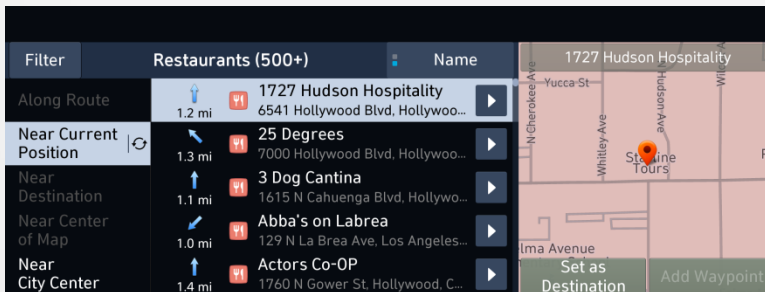

Highlighted Features Added

The below features were added during different periods. If your current map version is the same or newer, these features would already be in your system.

- **Version 14.0** (13.41.42.xxx)

- 'Drop-Down' search function updated to 'Toggle'. Can now search by distance, name or best match.

By Name