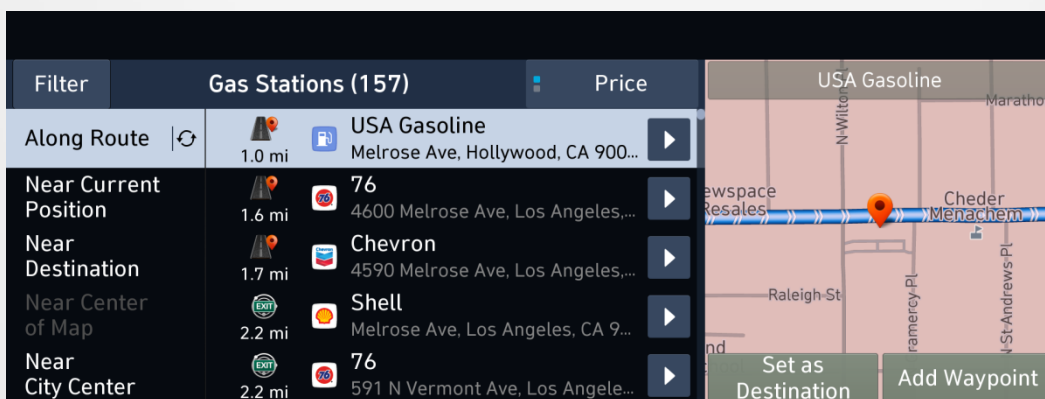

Highlighted Features Added

The below features were added during different periods. If your current map version is the same or newer, these features would already be in your system.

- **Version 14.0** (13.41.42.xxx)

- Search for gas stations by price in the search results. (active connected services required)