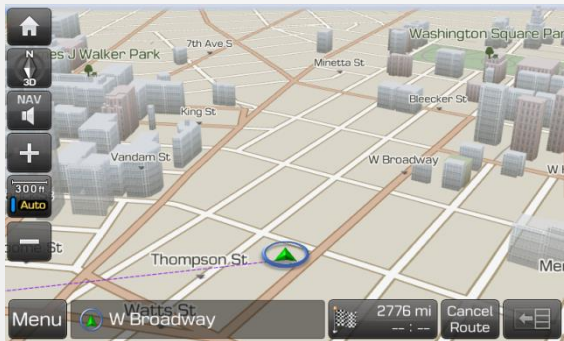

# Highlighted Features Added

The below features were added during different periods. If your current map version is the same or newer, these features would already be in your system.

- **Version 13.5** (12.47.44.xxx)

- Added Pause/Resume button when using navigation guidance. **Special note:** to cancel the route, hold down on the Pause/Resume button

- HD Traffic/Bluetooth indicator

Before

After

- HD Traffic is grayed out when not available.
- No indicator shown when HD traffic is available.

# Highlighted Features Added

The below features were added during different periods. If your current map version is the same or newer, these features would already be in your system.

- **Version 13.5** (12.47.44.xxx)
  - Highway Driver Assist feature expanded to include more highways
  - Improved 3D building visualization