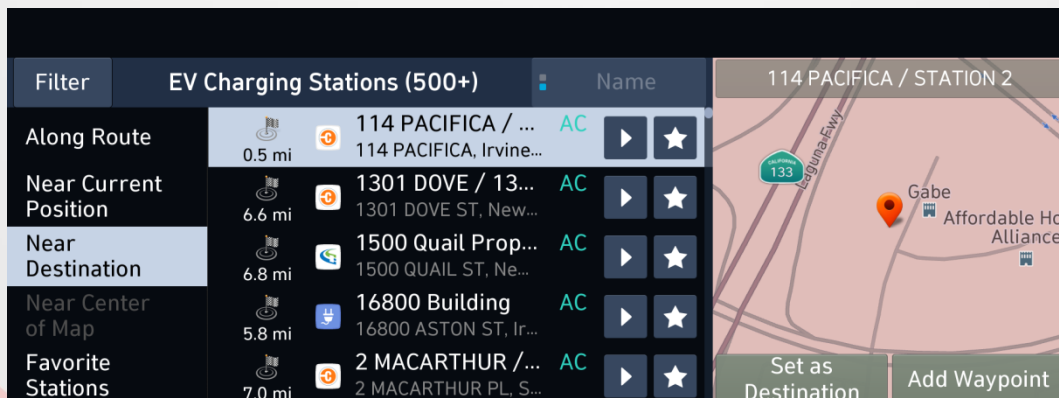

# Highlighted Features Added

The below features were added during different periods. If your current map version is the same or newer, these features would already be in your system.

- **Version 14.0** (13.41.42.xxx)

- When vehicle is at complete stop for more than 15 seconds, the route overview is displayed.

- When searching for Electric Vehicle charging stations, brand icons will appear.

- Also displays [AC][DC] on the search result list