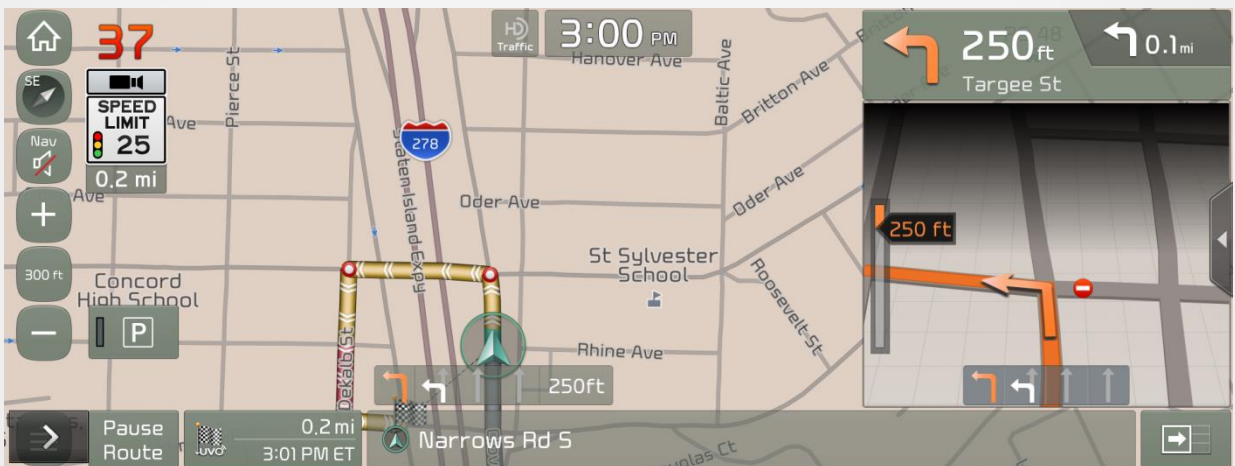

Highlighted Features Added

The below features were added during different periods. If your current map version is the same or newer, these features would already be in your system.

- **Version 14.0** (13.41.42.xxx)
  - Alerting upcoming red-light cameras
  - Alerting upcoming speed cameras with speed limit (active connected services required)