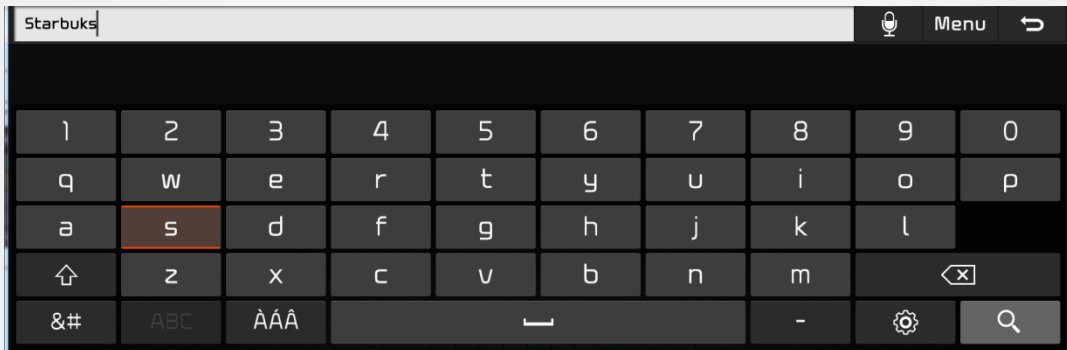

Highlighted Features Added

The below features were added during different periods. If your current map version is the same or newer, these features would already be in your system.

- **Version 13.5** (12.47.44.xxx)

- Spell check capability in search bar

Before

- No results shown when misspelling place of interest (ex. "Starbuks" shows no results)