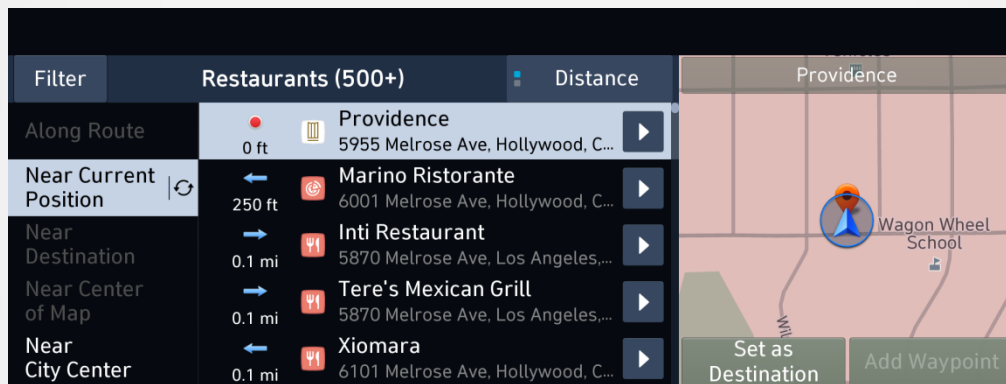

- Connected routing (Server Based Routing or SBR)

With SBR, when a customer inputs an address and presses Search, the route is computed in the cloud (server), rather than in the vehicle head unit (locally).

# Highlighted Features Added

The below features were added during different periods. If your current map version is the same or newer, these features would already be in your system.

- **Version 14.0** (13.41.42.xxx)
  - New map display and easy to add POI display on the map
  - Current vehicle speed displayed on the screen

# Highlighted Features Added

The below features were added during different periods. If your current map version is the same or newer, these features would already be in your system.

- **Version 14.0** (13.41.42.xxx)

- Added 'La Liste' restaurants, the world's top 1,000 best restaurant selections