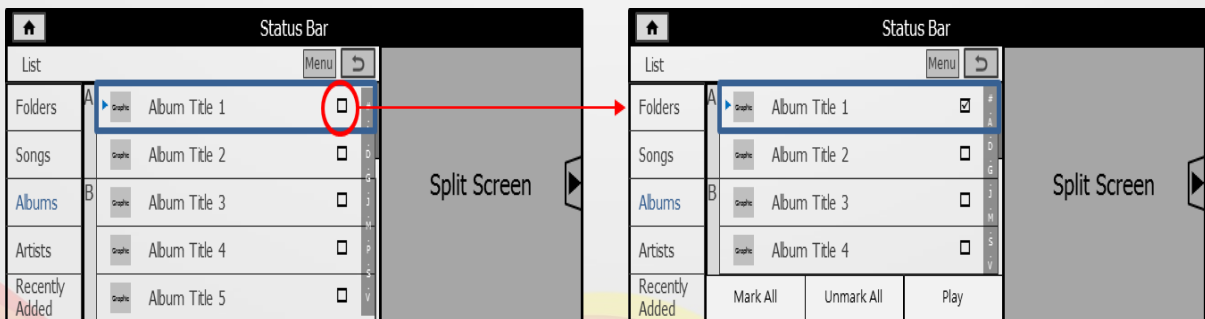

# Highlighted Features Added

The below features were added during different periods. If your current map version is the same or newer, these features would already be in your system.

- **Version 14.0** (13.41.42.xxx)

- Improvement to media playback
- Added cover image to background for advanced GUI on media playback screen

- Custom select multi-selection playback (album, artist)