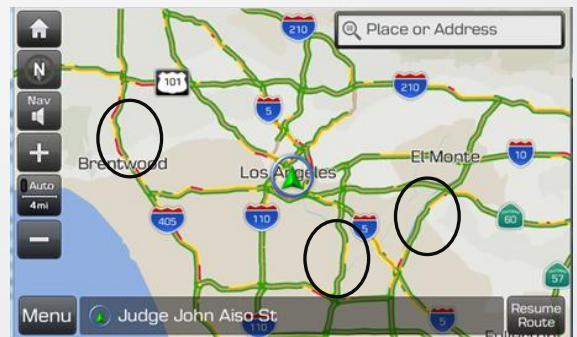

# Highlighted Features Added

The below features were added during different periods. If your current map version is the same or newer, these features would already be in your system.

- **Version 13.5** (12.47.44.xxx)
  - Highway Driver Assist feature expanded to include more highways
  - Improved 3D building visualization

- More precise segmentation of traffic colors

Before

After

- Note: colors indicate traffic congestion