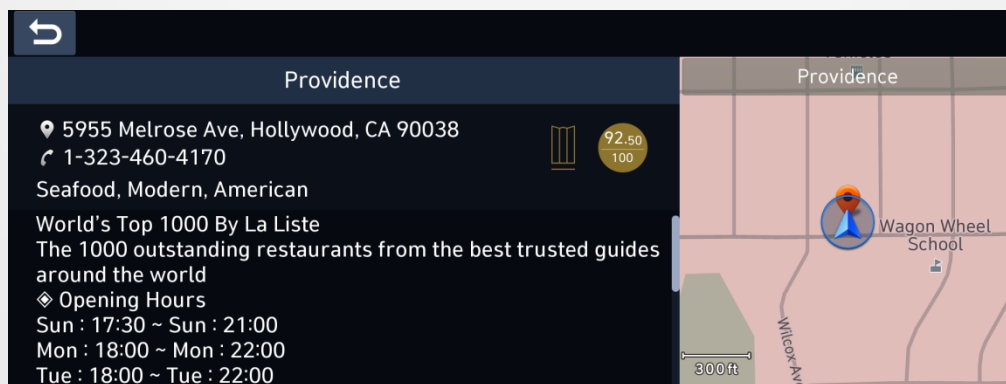

# Highlighted Features Added

The below features were added during different periods. If your current map version is the same or newer, these features would already be in your system.

- **Version 14.0** (13.41.42.xxx)
  - New map display and easy to add POI display on the map
  - Current vehicle speed displayed on the screen

- Added 'La Liste' restaurants, the world's top 1,000 best restaurant selections