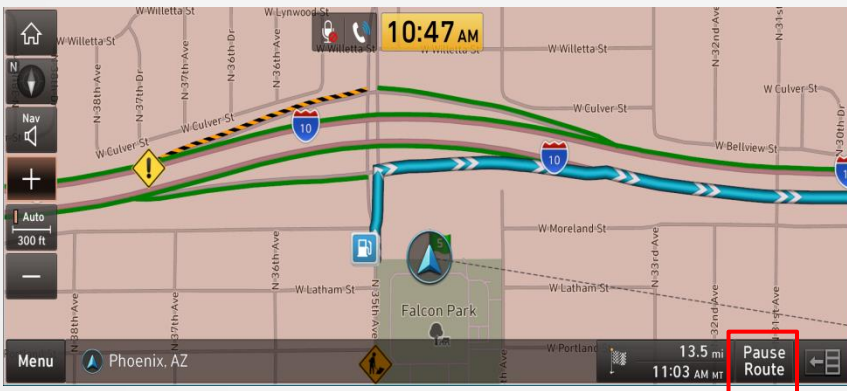

Highlighted Features Added

The below features were added during different periods. If your current map version is the same or newer, these features would already be in your system.

- **Version 13.5** (12.47.44.xxx)

- Added Pause/Resume button when using navigation guidance. **Special note:** to cancel the route, hold down on the Pause/Resume button