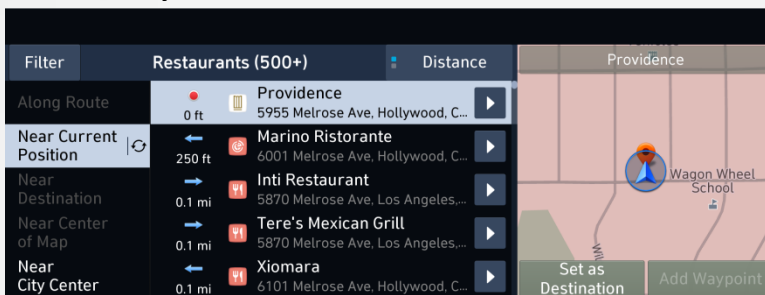

Highlighted Features Added

The below features were added during different periods. If your current map version is the same or newer, these features would already be in your system.

- **Version 14.0** (13.41.42.xxx)

- 'Drop-Down' search function updated to 'Toggle'. Can now search by distance, name or best match.

By Distance