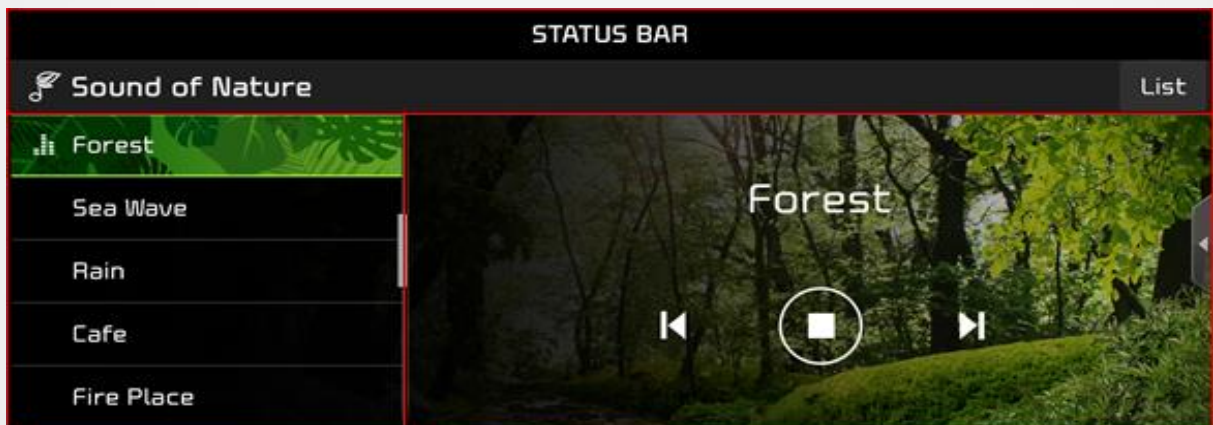

Highlighted Features Added

The below features were added during different periods. If your current map version is the same or newer, these features would already be in your system.

- **Version 14.0** (13.41.42.xxx)

- Added Sound of Nature

Go to → Media > Sound of Nature