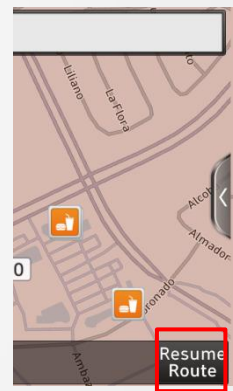

Highlighted Features Added

The below features were added during different periods. If your current map version is the same or newer, these features would already be in your system.

- **Version 13.5** (12.47.44.xxx)

- Added Pause/Resume button when using navigation guidance. **Special note:** to cancel the route, hold down on the Pause/Resume button