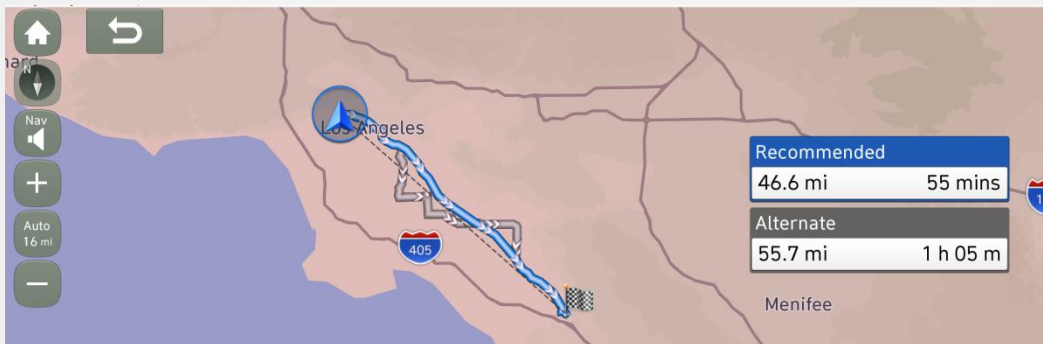

- 'Drop-Down' search function updated to 'Toggle'. Can now search by distance, name or best match.

By Distance

By Name

By Best Match

# Highlighted Features Added

The below features were added during different periods. If your current map version is the same or newer, these features would already be in your system.

- **Version 14.0** (13.41.42.xxx)

- When vehicle is at complete stop for more than 15 seconds, the route overview is displayed.

- When searching for Electric Vehicle charging stations, brand icons will appear.

- Also displays [AC][DC] on the search result list