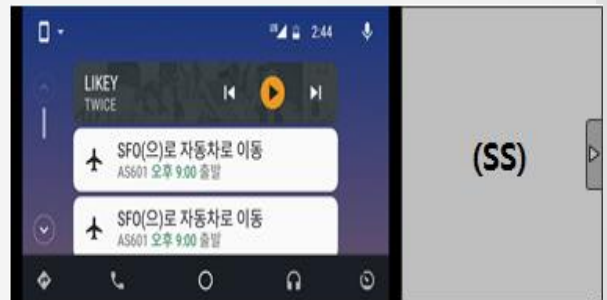

Highlighted Features Added

The below features were added during different periods. If your current map version is the same or newer, these features would already be in your system.

- **Version 14.0** (13.41.42.xxx)

- Display Split Screen on Android Auto or Apple CarPlay