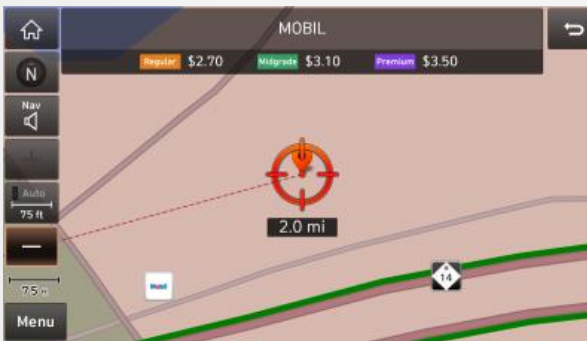

Highlighted Features Added

The below features were added during different periods. If your current map version is the same or newer, these features would already be in your system.

- **Version 14.0** (13.41.42.xxx)

- Search for gas stations by price in the search results. (active connected services required)