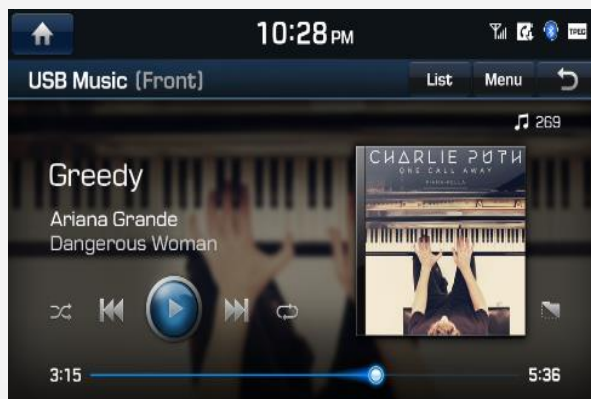

# Highlighted Features Added

The below features were added during different periods. If your current map version is the same or newer, these features would already be in your system.

- **Version 14.0** (13.41.42.xxx)

# Highlighted Features Added

The below features were added during different periods. If your current map version is the same or newer, these features would already be in your system.

- **Version 14.0** (13.41.42.xxx)
  - Alerting upcoming red-light cameras
  - Alerting upcoming speed cameras with speed limit (active connected services required)

- Improvement to media playback
- Added cover image to background for advanced GUI on media playback screen

- Custom select multi-selection playback (album, artist)