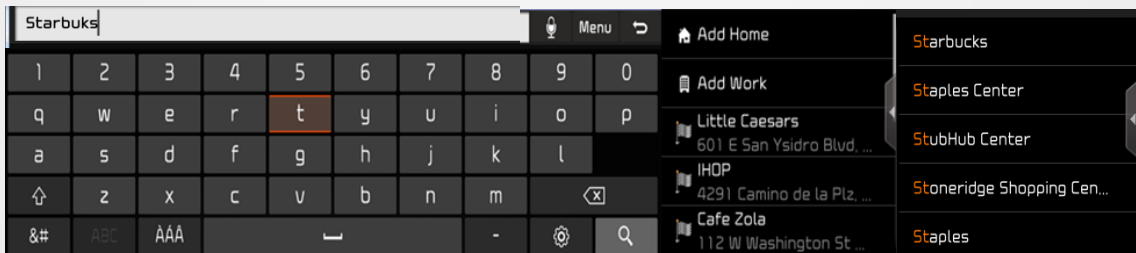

# Highlighted Features Added

The below features were added during different periods. If your current map version is the same or newer, these features would already be in your system.

- **Version 13.5** (12.47.44.xxx)

- Spell check capability in search bar

**Before**

- No results shown when misspelling place of interest (ex. "Starbuks" shows no results)

**After**

- System shows closest results even with misspelling
- Note: image of system shown above is of a different head unit, but functionality is the same.