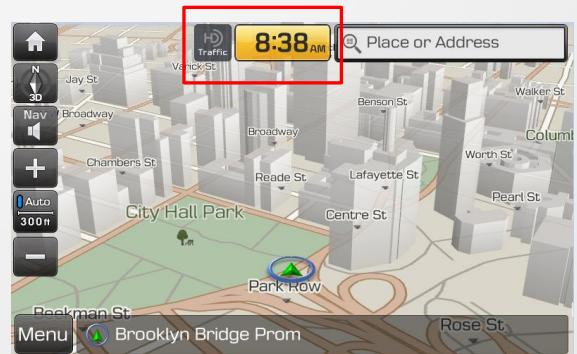

# Highlighted Features Added

The below features were added during different periods. If your current map version is the same or newer, these features would already be in your system.

- **Version 13.5** (12.47.44.xxx)

- Added Pause/Resume button when using navigation guidance. **Special note:** to cancel the route, hold down on the Pause/Resume button

- HD Traffic/Bluetooth indicator

Before

After

- HD Traffic is grayed out when not available.
- No indicator shown when HD traffic is available.