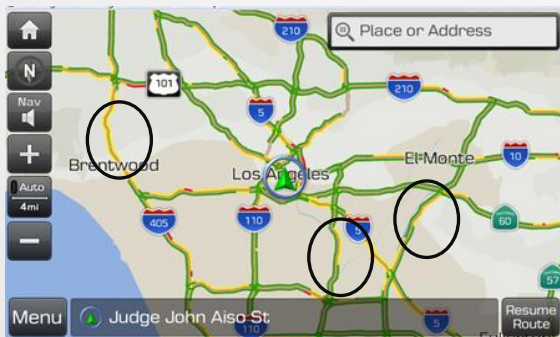

# Highlighted Features Added

The below features were added during different periods. If your current map version is the same or newer, these features would already be in your system.

- **Version 13.5** (12.47.44.xxx)

- Added Pause/Resume button when using navigation guidance. **Special note:** to cancel the route, hold down on the Pause/Resume button

- HD Traffic/Bluetooth indicator

Before

After

- HD Traffic is grayed out when not available.
- No indicator shown when HD traffic is available.

# Highlighted Features Added

The below features were added during different periods. If your current map version is the same or newer, these features would already be in your system.

- **Version 13.5** (12.47.44.xxx)
  - Highway Driver Assist feature expanded to include more highways
  - Improved 3D building visualization

- More precise segmentation of traffic colors

Before

After

- Note: colors indicate traffic congestion