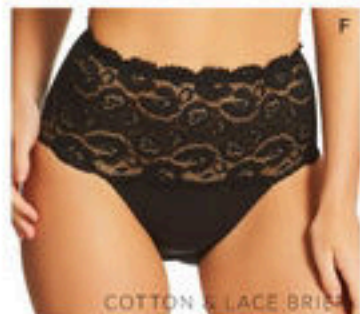

C. BERLEI SHIFT UNDERWIRE BRA Nylon/elastane. Polyester/cotton lining. *Etty Possey* 12-16B-F, 18C-E, Nude Pink 12C, F, 14D; 16C-DD, F, 18D, DD Navy 12-14D; 16B-DD; 18D, DD, Emerald 12DD-F; 14D-F; 16DD-F; 18DD, E, Cobalt 12E; 14D-E; 16DD-F; 18DD, E. **Style 20SS 190815 $69.95**

D. BERLEI FULL SUPPORT UNDERWIRE BRA Nylon/elastane. *Spoke Print* 12DD-G, 14-16DD-H; 18DD-G; 20DD-F; 22-24DD, E. *Pastels* 12DD-G; 14F; 16DD, E, G; 20E, F. *BlueBlack* 12DD, E; 14E, F; 16E; *Black/White* 12-18E-G; 20E, F. *Navy* 12F, G; 14E, G, H; 16DD-G; 18E-G; 20E, F. *Bush* 14G; 16E, G; 18E; 20E, F. **Style 20SS 132624 $69.95**

E. BERLEI SWEATERGIRL 2PK Nylon/elastane. *Bush/Royal* 12-16C-E; 18C-DD. **Style 20SS 253017 $89.95**

F. PERFECTS COTTON AND LACE FULL BRIEF 100% cotton. Nylon/elastane lace. High waisted. Black, White 10, 12, 14, 16, 18, 20, 22. **Style 20SS 171517 $14.99**

G. PERFECTS MICRO AND LACE BUILD UP CAMI Nylon/elastane. Lace bustline. Scoop back. Black 10, 12, 14, 16, 18, 20. Skin 10, 12, 14, 16, 18. **Style 20SS 218949 $26.95**

A. PERFECTS COTTON AND LACE CAMI 100% cotton. Nylon/elastane lace. Lace bust and straps. Black 10, 12, 14, 16, 18, 20. White 12, 14, 16, 18, 20. **Style 20SS 171522 $24.99**

B. BERLEI SWEATERGIRL LACE UNDERWIRE BRA Nylon/elastane. Black 12-16DD-G; 18-22D-G; 24DD-F, *Nude Pink* 12-16DD-G; 18-22D-G; 24DD, E. *White* 12-16DD-G; 18-22D-G; 22E, F, G; 24E, F. **Style 20SS 241259 $69.95**