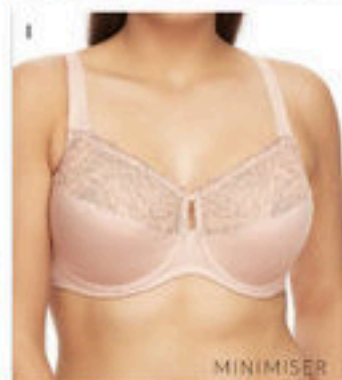

FULL SUPPORT BRAS FROM $45

H. ROSE & THORNE OH NATURAL BRA
Polyamide/elastane. *Black* 12E-G; 14-18DD-G;
20D-E. *Blue Iris* 12E, F; 14-18E-G; 20D-E.
White 12-14E-G; 16DD-G; 18E-G; 20D, E.
Style 20SS 230706 $45

**I. BERLEI LUMINOUS EMBROIDERED
MINIMISER** Nylon/elastane/polyester.
Black 12-16D-G; 18-20D-F; 22-24DD. Teal
12D-G; 14D-F; 16D-G; 18-20D-F; 22-24DD.
Nude 12-16D-G; 18-20D-F; 22-24D, DD.
Style 20SS 225079 $59.95

J. BERLEI FEMME BRA
Polyamide/elastane.
Black, Dusted Blush,
Mulberry 12B-DD; 14B-E;
16B-DD; 18C-E; 20D, DD.
Style 20SS 241012 $69.95

**K. BERLEI LUMINOUS
SMOOTHING BRA**
Nylon/elastane. Black, Mulberry,
Nude 12-16C-G; 18C-F; 20C-E.
Style 20SS 241022 $59.95

SUPPORT

L. ROSE & THORNE EN FORME BRA
Polyamide/elastane. *Graphite* 10-12DD-G;
14DD, F, G; 16DD-G; 18DD-F.
Style 20SS 230737 $45

M. ROSE & THORNE EN FORME BRA
Polyamide/elastane. *Midnight* 10-18DD-G;
20D-E. Style 20SS 230736 $45

SHOP the LOOK
see more at ezibuy.com