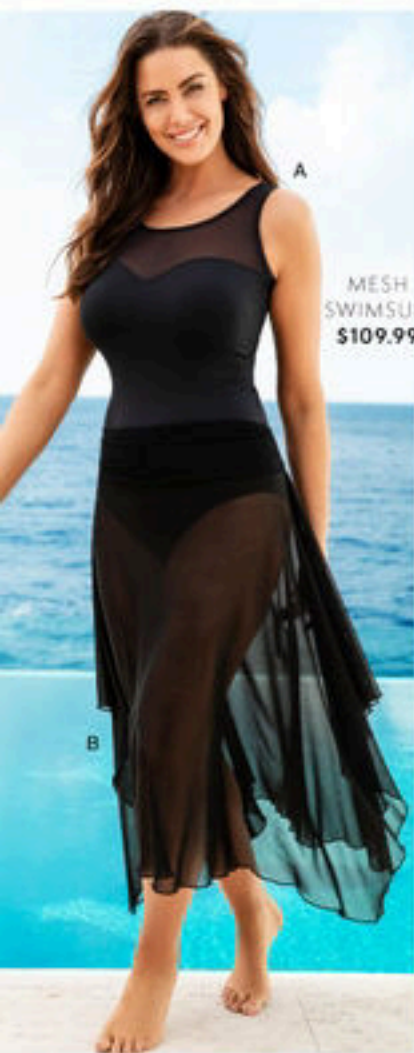

A
MESH
SWIMSUIT
$109.99