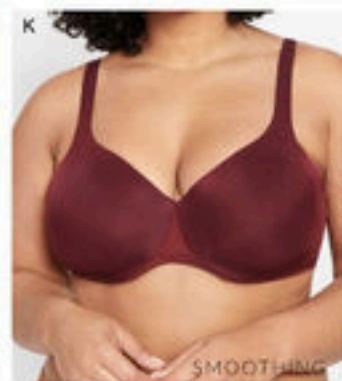

SUPPORT

SUPPORT

MINIMISER

FULL COVERAGE

SMOOTHING

COVERAGE

L. ROSE & THORNE EN FORME BRA
Polyamide/elastane. *Graphite* 10-12DD-G;
14DD, F, G; 16DD-G; 18DD-F.
Style 20SS 230737 \$45

M. ROSE & THORNE EN FORME BRA
Polyamide/elastane. *Midnight* 10-18DD-G;
20D-E. Style 20SS 230736 \$45