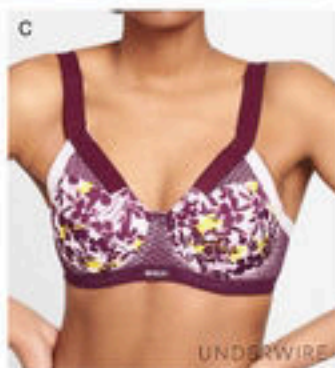

THE INTIMATES COLLECTION
shape and support