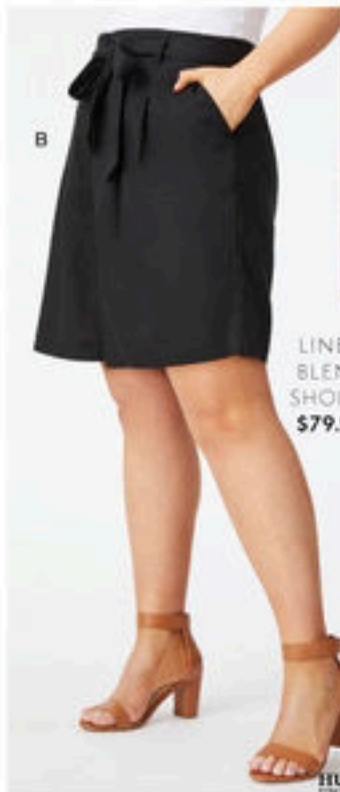

Combine organic shades and natural fibres to clean up your new season wardrobe.

A

C

B

B

E F

G
WIDE FIT

A. SARA LINEN BLEND TEE
Linen/cotton. Steel Blue
14, 16, 18, 20, 22, 24, 26.
Khaki, Spice
16, 18, 20, 22, 24, 26.
Style 20SS 248652 $79.99

B. SARA WIDE LINEN BLEND SHORTS
Linen/viscose.
Black, Khaki, Rust
14, 16, 18, 20, 22, 24, 26.
Style 20SS 250319 $79.99

C. SARA CARGO POCKET LINEN BLEND PANTS
Linen/viscose.
Black, Khaki, Terracotta
14, 16, 18, 20, 22, 24, 26.
Style 20SS 250320 $99.99

D
HUMAN PREMIUM