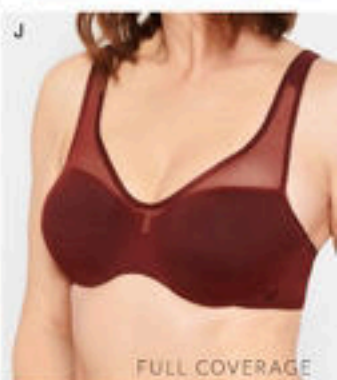

FULL SUPPORT BRAS FROM $45

H. ROSE & THORNE OH NATURAL BRA
Polyamide/elastane. *Black* 12E-G; 14-18DD-G;
20D-E. *Blue Iris* 12E, F; 14-18E-G; 20D-E.
White 12-14E-G; 16DD-G; 18E-G; 20D, E.
Style 20SS 230706 $45

**I. BERLEI LUMINOUS EMBROIDERED
MINIMISER** Nylon/elastane/polyester.
Black 12-16D-G; 18-20D-F; 22-24DD. Teal
12D-G; 14D-F; 16D-G; 18-20D-F; 22-24DD.
Nude 12-16D-G; 18-20D-F; 22-24D, DD.
Style 20SS 225079 $59.95

J. BERLEI FEMME BRA
Polyamide/elastane.
Black, Dusted Blush,
Mulberry 12B-DD; 14B-E;
16B-DD; 18C-E; 20D, DD.
Style 20SS 241012 $69.95

**K. BERLEI LUMINOUS
SMOOTHING BRA**
Nylon/elastane. Black, Mulberry,
Nude 12-16C-G; 18C-F; 20C-E.
Style 20SS 241022 $59.95

SUPPORT

L. ROSE & THORNE EN FORME BRA
Polyamide/elastane. *Graphite* 10-12DD-G;
14DD, F, G; 16DD-G; 18DD-F.
Style 20SS 230737 $45

M. ROSE & THORNE EN FORME BRA
Polyamide/elastane. *Midnight* 10-18DD-G;
20D-E. Style 20SS 230736 $45

SHOP the LOOK
see more at ezibuy.com