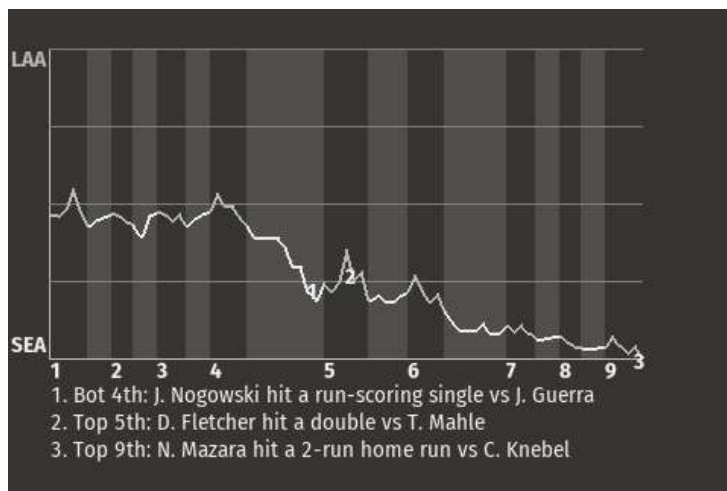

MAJOR LEAGUE BASEBALL

LOS ANGELES ANGELS AT SEATTLE MARINERS

10/11/2021

[BNN Index](#) | [MLB](#) | [SCORES](#) | [STANDINGS](#) | [STATS](#) | [TEAMS](#) | [PLAYERS](#) | [TRANSACTIONS](#) | [HISTORY](#)

MAJOR LEAGUE BASEBALL

LOS ANGELES ANGELS AT SEATTLE MARINERS

GAME ID: 20877 - MONDAY, OCTOBER 11TH, 2021 - GAME LOG

	1	2	3	4	5	6	7	8	9	R	H	E
Los Angeles Angels	0	0	0	0	0	0	0	0	2	2	7	1
Seattle Mariners	0	0	0	2	0	1	0	0	X	3	6	0

Seattle Sweeps into the League Championship Series

On the strength of a 3-2 win at T-Mobile Park, the Seattle Mariners have swept the Los Angeles Angels to win the Division Series.

"We expected to win, but I don't think we anticipated taking the series 3-0," said series MVP Marco Gonzales. "That's a fantastic team over there, but we wouldn't be denied."

For the series, Gonzales had a 0.00 ERA over 9 innings pitched, with a 1-0 record.

The Seattle Mariners don't know who they will face in the next round. They will play the winner of the Toronto Blue Jays - Chicago White Sox series. Toronto leads the series 2 games to 1. The League Championship Series is scheduled to begin on October 15th, 2021.

LOS ANGELES BATTING LINESCORE

Player	AB	R	H	RBI	BB	K	AVG	HR	RBI
D. Fletcher 2B	4	0	1	0	0	2	.222	0	1
a-J. Rojas PH	1	0	0	0	0	1	.000	0	0
N. Mazara RF	3	1	2	2	2	1	.300	1	2
M. Trout CF	4	0	1	0	1	1	.333	0	0
A. Rendon 3B	3	0	0	0	1	2	.100	0	0
J. Walsh DH	4	0	1	0	0	1	.100	0	0
J. Upton LF	4	0	0	0	0	2	.000	0	0
M. Stassi C	4	0	0	0	0	0	.111	0	0
J. Iglesias SS	4	1	2	0	0	1	.400	0	0
A. Pujols 1B	3	0	0	0	1	1	.000	0	0
Totals	34	2	7	2	5	12			

a - J. Rojas pinch hit for D. Fletcher in the 9th

BATTING

Doubles: N. Mazara (1, 3rd Inning off T. Mahle, 0 on, 2 outs) D. Fletcher (1, 5th Inning off T. Mahle, 1 on, 1 out)

Home Runs: N. Mazara (1, 9th Inning off C. Knebel, 1 on, 2 outs)

Total Bases: J. Walsh, N. Mazara 6, M. Trout, D. Fletcher 2, J. Iglesias 2

2-out RBI: N. Mazara

Runners left in scoring position, 2 outs: J. Walsh, A. Rendon, M. Trout, A. Pujols

Team LOB: 10

FIELDING

Errors: A. Rendon

Double Plays: 3 (Rendon-Fletcher-Pujols, Fletcher-Iglesias-Pujols, Iglesias-Fletcher-Pujols)

SEATTLE BATTING LINESCORE

Player	AB	R	H	RBI	BB	K	AVG	HR	RBI
S. Haggerty 2B	3	1	0	0	1	1	.071	0	1
H. Kim SS	4	2	1	0	0	1	.200	0	0
J. Kelenic CF	4	0	1	1	0	1	.312	0	1
J. Nogowski DH	2	0	1	1	1	1	.214	0	4
J. Fraley LF	3	0	2	1	0	0	.267	0	3
K. Ruiz C	3	0	0	0	0	0	.182	1	3
P. Smith 1B	3	0	0	0	0	1	.167	0	0
D. Moore RF	2	0	1	0	0	0	.231	0	0
a-T. Trammell PR, RF	1	0	0	0	0	0	.500	0	0
K. Seager 3B	3	0	0	0	0	0	.286	0	1
Totals	28	3	6	3	2	5			

a - T. Trammell pinch ran for D. Moore in the 5th

BATTING

Doubles: H. Kim (1, 6th Inning off J. Guerra, 0 on, 0 outs)

Total Bases: J. Nogowski, D. Moore, H. Kim 2, J. Kelenic, J. Fraley 2

GIDP: K. Ruiz 2, J. Fraley

Team LOB: 3