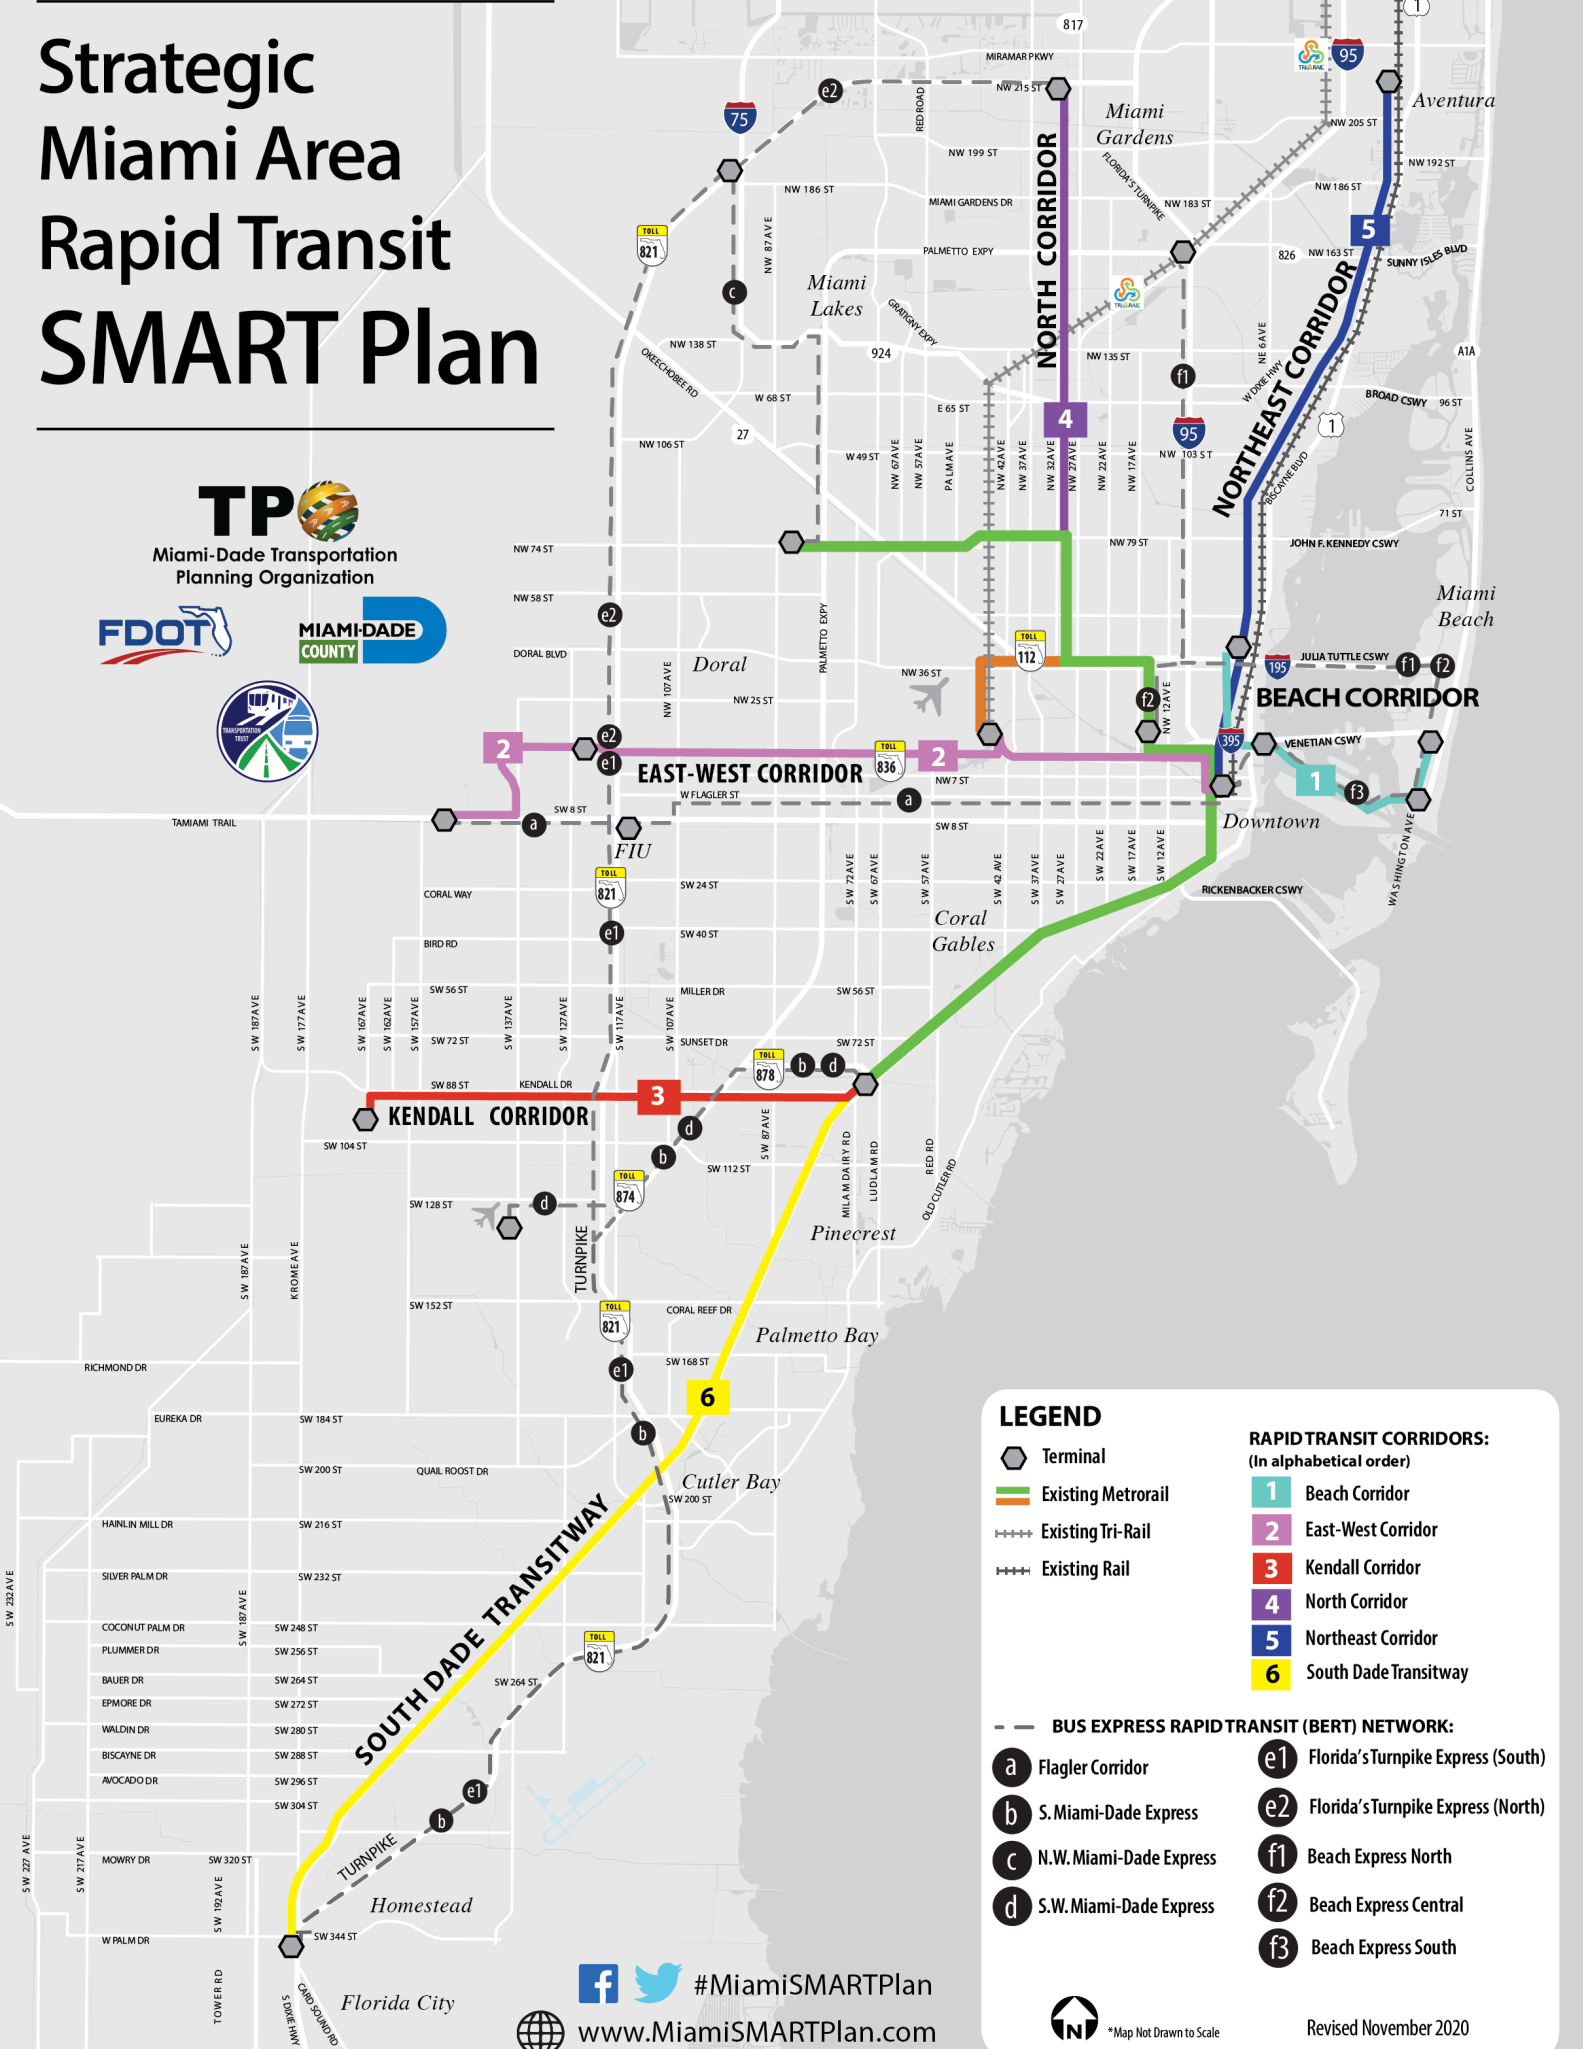

Strategic Miami Area Rapid Transit SMART Plan

Miami-Dade Transportation Planning Organization

TAMIAMI TRAIL

LEGEND

- Terminal
- Existing Metrorail
- Existing Tri-Rail
- Existing Rail

RAPID TRANSIT CORRIDORS:
(In alphabetical order)

- 1 Beach Corridor
- 2 East-West Corridor
- 3 Kendall Corridor
- 4 North Corridor
- 5 Northeast Corridor
- 6 South Dade Transitway

BUS EXPRESS RAPID TRANSIT (BERT) NETWORK:

- a Flagler Corridor
- b S. Miami-Dade Express
- c N.W. Miami-Dade Express
- d S.W. Miami-Dade Express
- e1 Florida's Turnpike Express (South)
- e2 Florida's Turnpike Express (North)
- f1 Beach Express North
- f2 Beach Express Central
- f3 Beach Express South

*Map Not Drawn to Scale