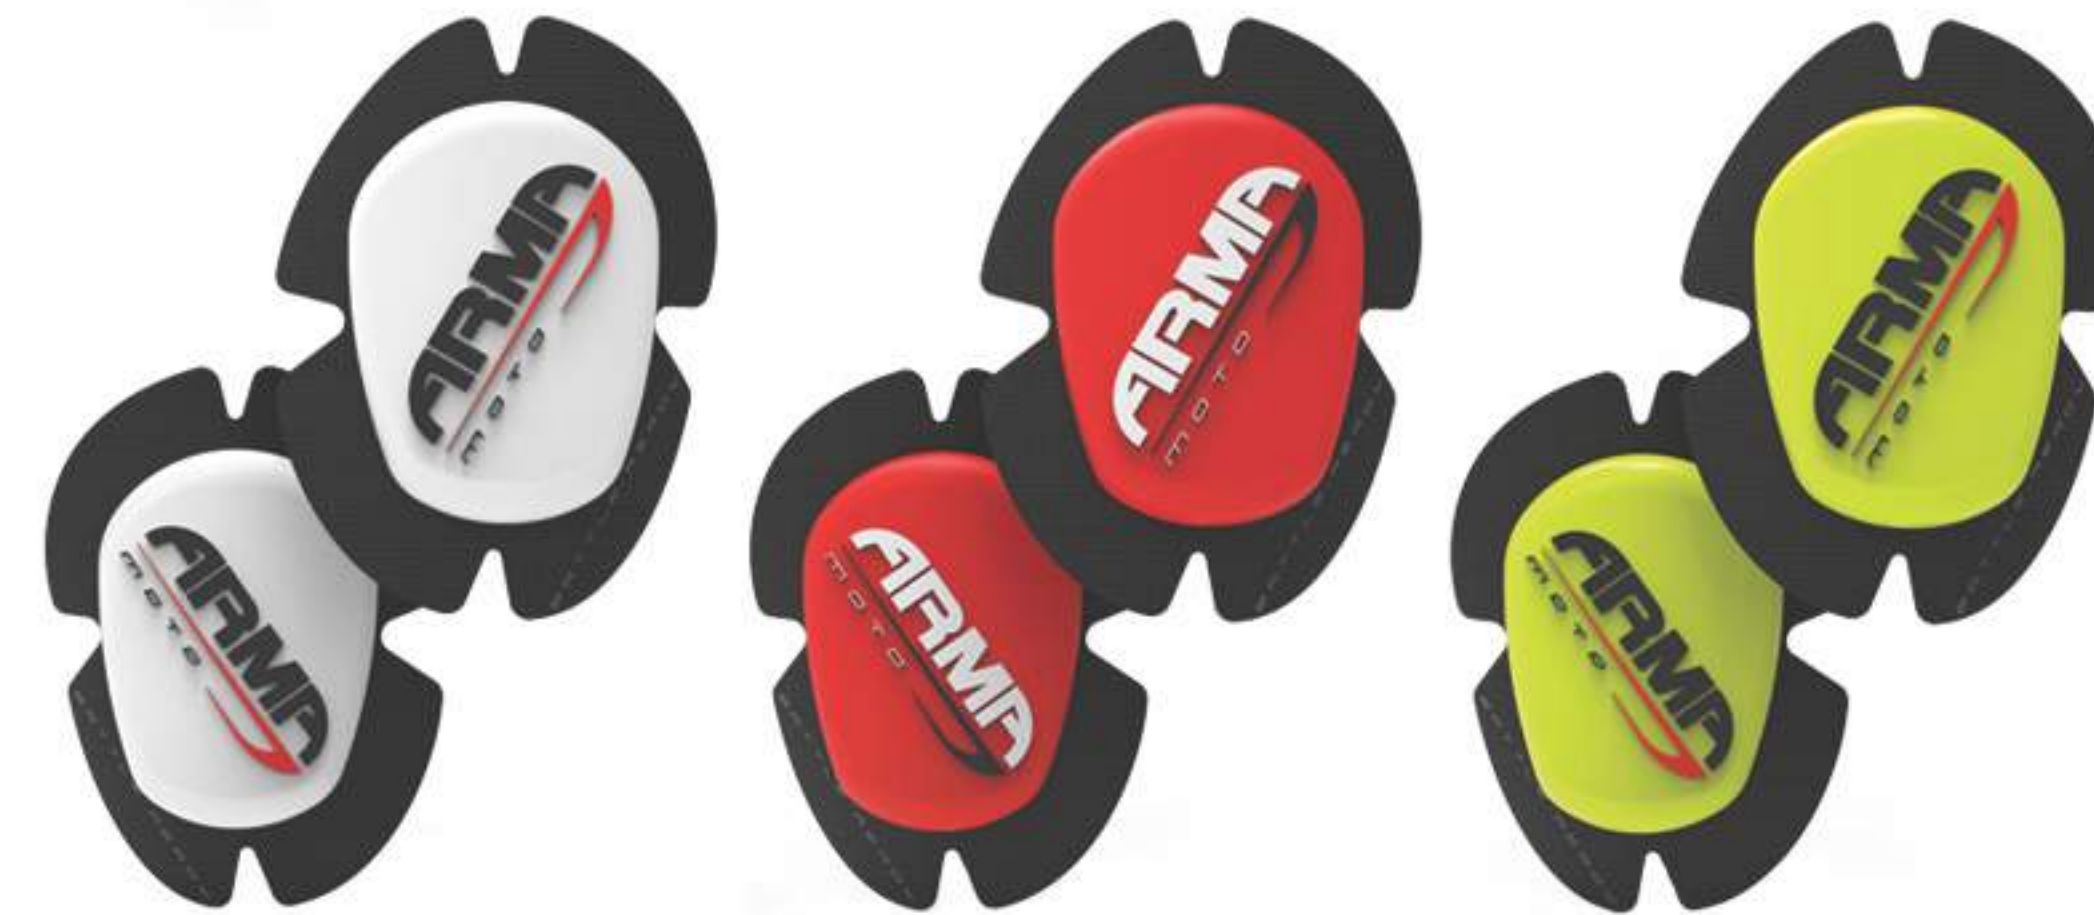

NEW

SHIFT PROTECTOR
SRP £5.99

- Universal Fit
- Secured with Elastic Velcro Strap
- Durable Material
- Protects Shoe from Gear Shift

NEW

BASE WEAR TOP
SRP £19.99

- Fast Drying
- Thermal Properties
- Breathable
- Seamless and Flat Seams
- Compression Fit

SIZES AVAILABLE
S/M, L/XL, 2XL/3XL

NEW

URBAN MASK
SRP £39.99

- Flexible TPU Frame
- Anti-Fog and Anti-Scratch
- UV Protection
- Ergonomic Foam
- Excellent Ventilation
- Silicone Detailed Strap
- Detachable Mask
- CE Goggles