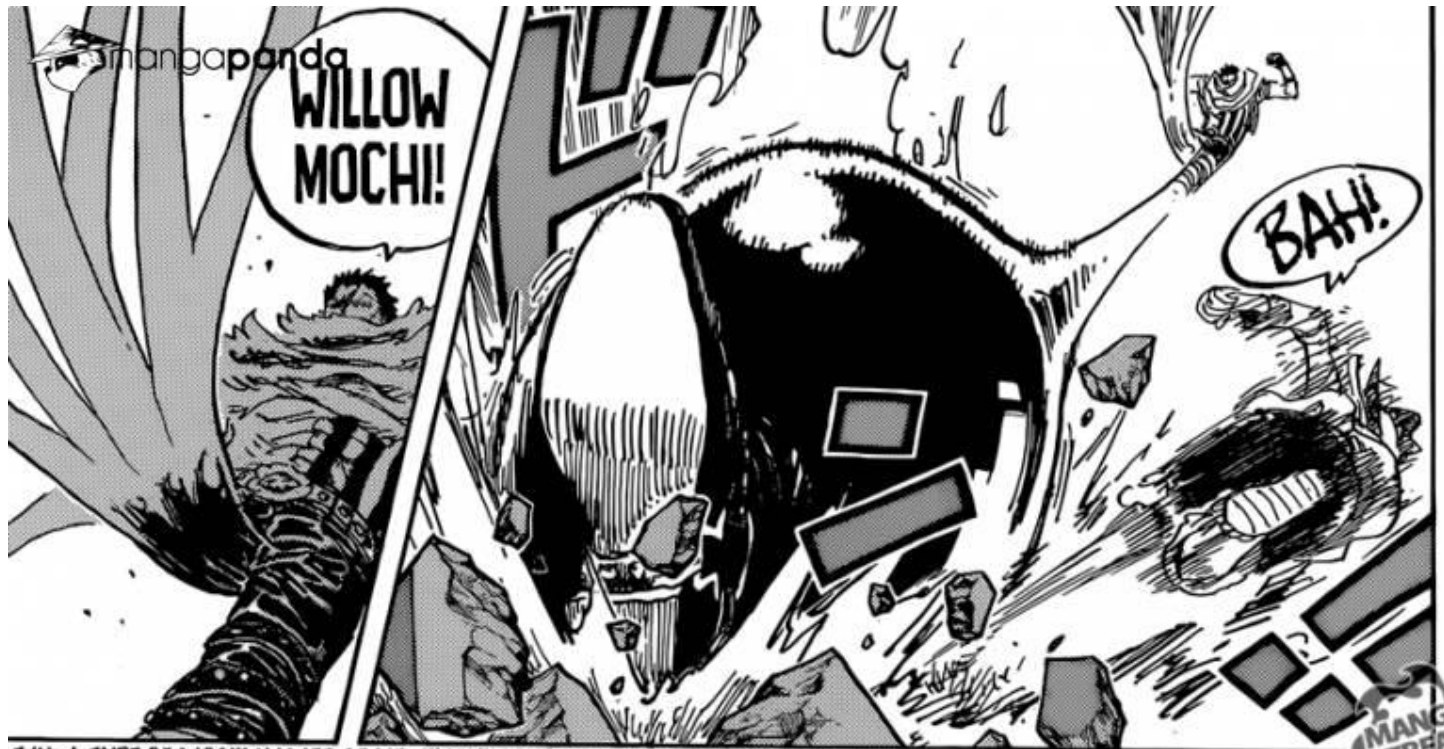

MANGA STREAM DO NOT MIRROR

KYAHHAHAHA!

STRAW HAT?

WHAT HAPPENED TO OUR ONE-ON-ONE,

MANGA STREAM
DO NOT MIRROR

T/N: A TYPE OF MOCHI NAMED AFTER THE WILLOW TREE. NOT MADE FROM IT.

mangapanda

SINCE THE DAY HE WAS BORN, THIS MAN HAS NEVER ONCE FALLEN!

WIWI! BROTHER DOGTOOTH, YOU SEE,

ISN'T JUST YOUR AVERAGE UNDEFEATED FIGHTER!

HE'S SUPER-HUMAN!

ALWAYS GALLANT, CALM-HEADED, AND POWERFUL. EVERYTHING ABOUT HIM IS PERFECT.

ENOUGH, BRULEE.

THE VERY MOMENT HE WAS BORN, HE GOT UP, SAT HIMSELF DOWN IN A CHAIR, AND FELL ASLEEP.

THAT'S THE KIND OF PERSON OUR BROTHER DOGTOOTH IS!

AND FROM THAT LEGENDARY BEGINNING, NEVER ONCE HAS HE EVER LAID DOWN! HE LOOKS DOWN ON THE GROUND ITSELF!

GET LOST!

SHUT UP ALREADY!

HE'S THE GREATEST FRUIT THE CHARLOTTE FAMILY TREE HAS EVER PRODUCED!