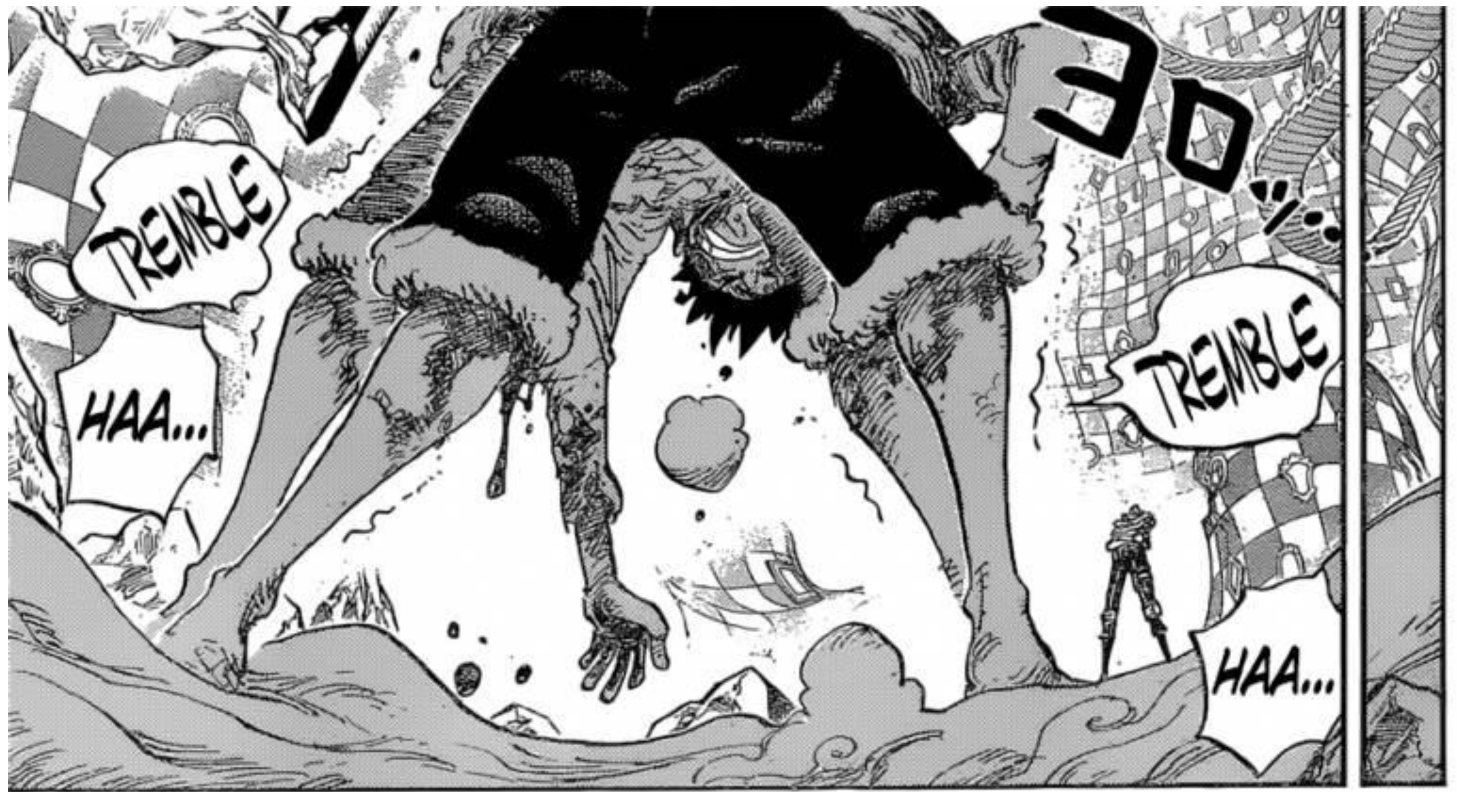

⌘

MANGA STREAM

mangapanda