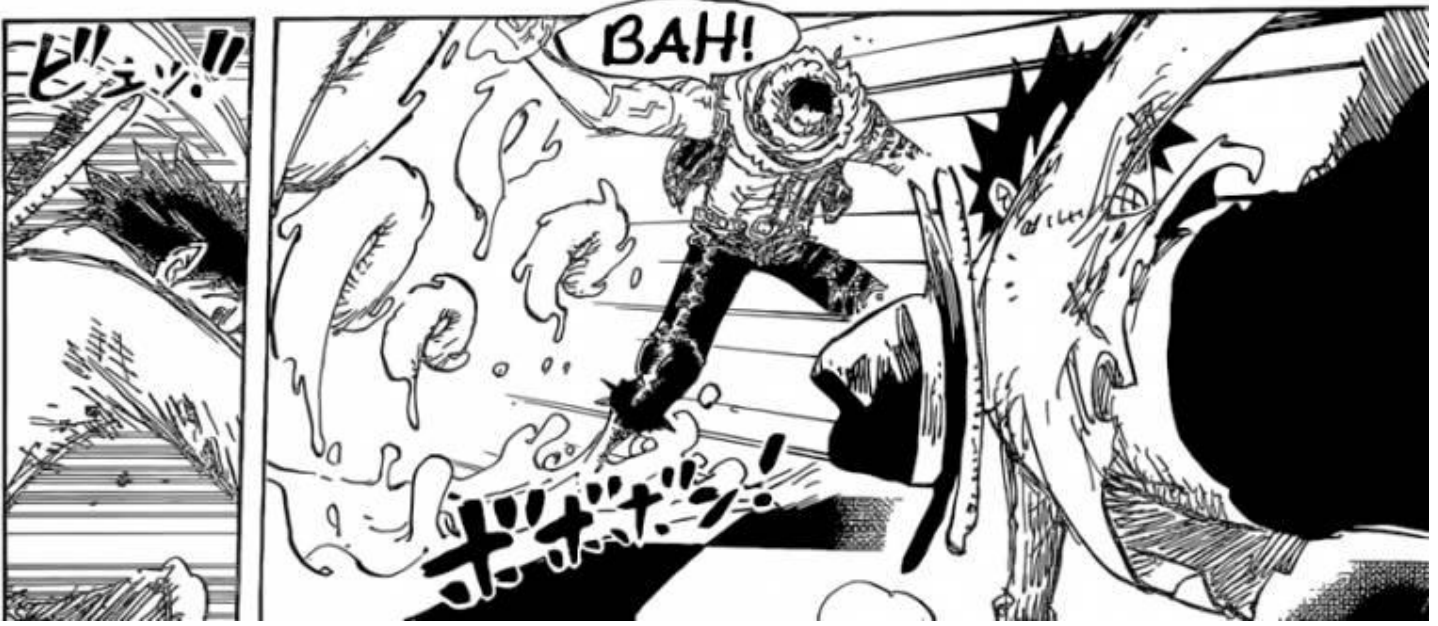

MANGA STREAM DO NOT MIRROR

KYAHHAHAHA!

STRAW HAT?

WHAT HAPPENED TO OUR ONE-ON-ONE,

MANGA STREAM
DO NOT MIRROR

T/N: A TYPE OF MOCHI NAMED AFTER THE WILLOW TREE. NOT MADE FROM IT.

mangapanda

SINCE THE DAY HE WAS BORN, THIS MAN HAS NEVER ONCE FALLEN!

IT'S PATHETIC ♡

AND YET HE GETS UP EVERY TIME! WAHAHA!
IT'S HILARIOUS!

AND HE'S BEEN BLEEDING LIKE A STUCK PIG!

WHEEZE

WHEEZE

BLOOM

|||

HAA...