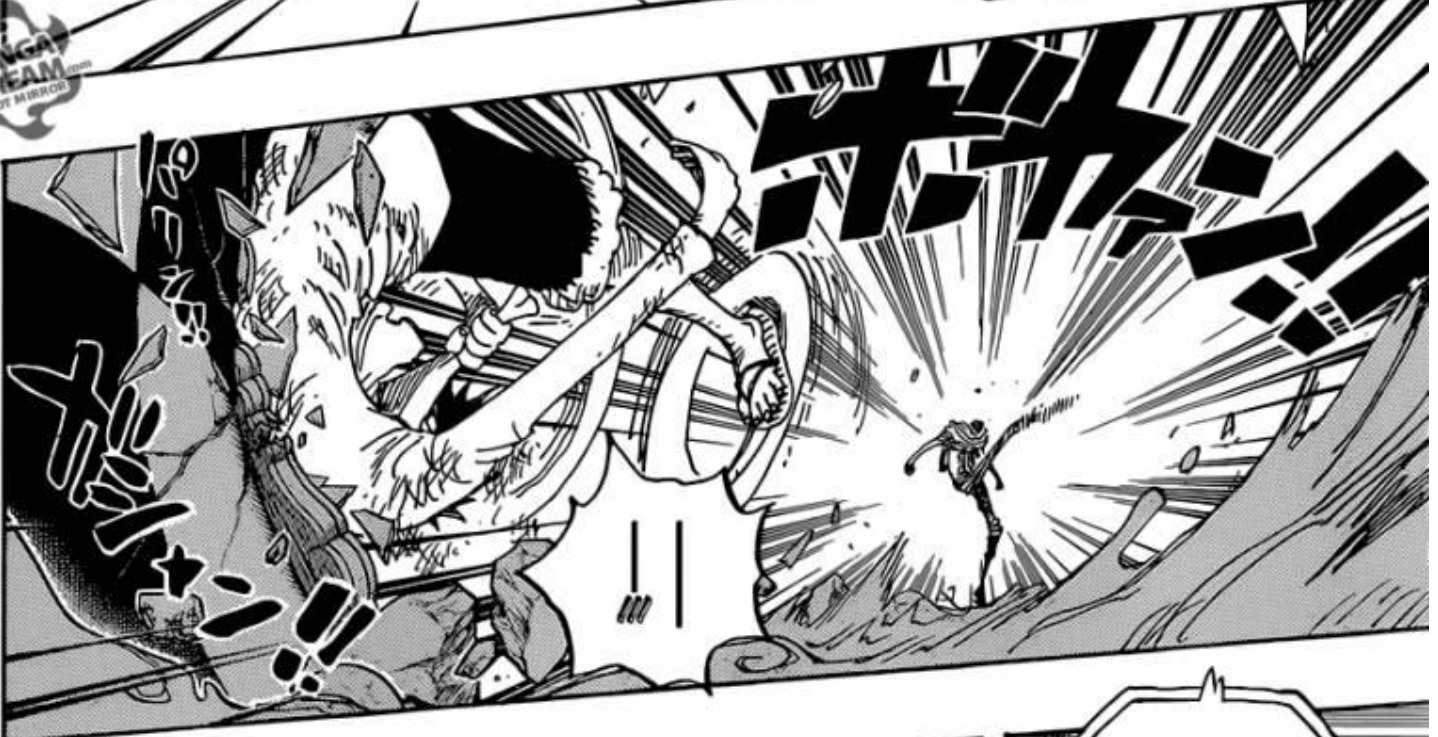

MANGA STREAM DO NOT MIRROR

KYAHHAHAHA!

STRAW HAT?

WHAT HAPPENED TO OUR ONE-ON-ONE,

MANGA STREAM
DO NOT MIRROR

T/N: A TYPE OF MOCHI NAMED AFTER THE WILLOW TREE. NOT MADE FROM IT.

mangapanda

SINCE THE DAY HE WAS BORN, THIS MAN HAS NEVER ONCE FALLEN!

WIWI! BROTHER DOGTOOTH, YOU SEE,

ISN'T JUST YOUR AVERAGE UNDEFEATED FIGHTER!

HE'S SUPER-HUMAN!

ALWAYS GALLANT, CALM-HEADED, AND POWERFUL. EVERYTHING ABOUT HIM IS PERFECT.

ENOUGH, BRULEE.

THE VERY MOMENT HE WAS BORN, HE GOT UP, SAT HIMSELF DOWN IN A CHAIR, AND FELL ASLEEP.

THAT'S THE KIND OF PERSON OUR BROTHER DOGTOOTH IS!

AND FROM THAT LEGENDARY BEGINNING, NEVER ONCE HAS HE EVER LAID DOWN! HE LOOKS DOWN ON THE GROUND ITSELF!

GET LOST!

SHUT UP ALREADY!

HE'S THE GREATEST FRUIT THE CHARLOTTE FAMILY TREE HAS EVER PRODUCED!