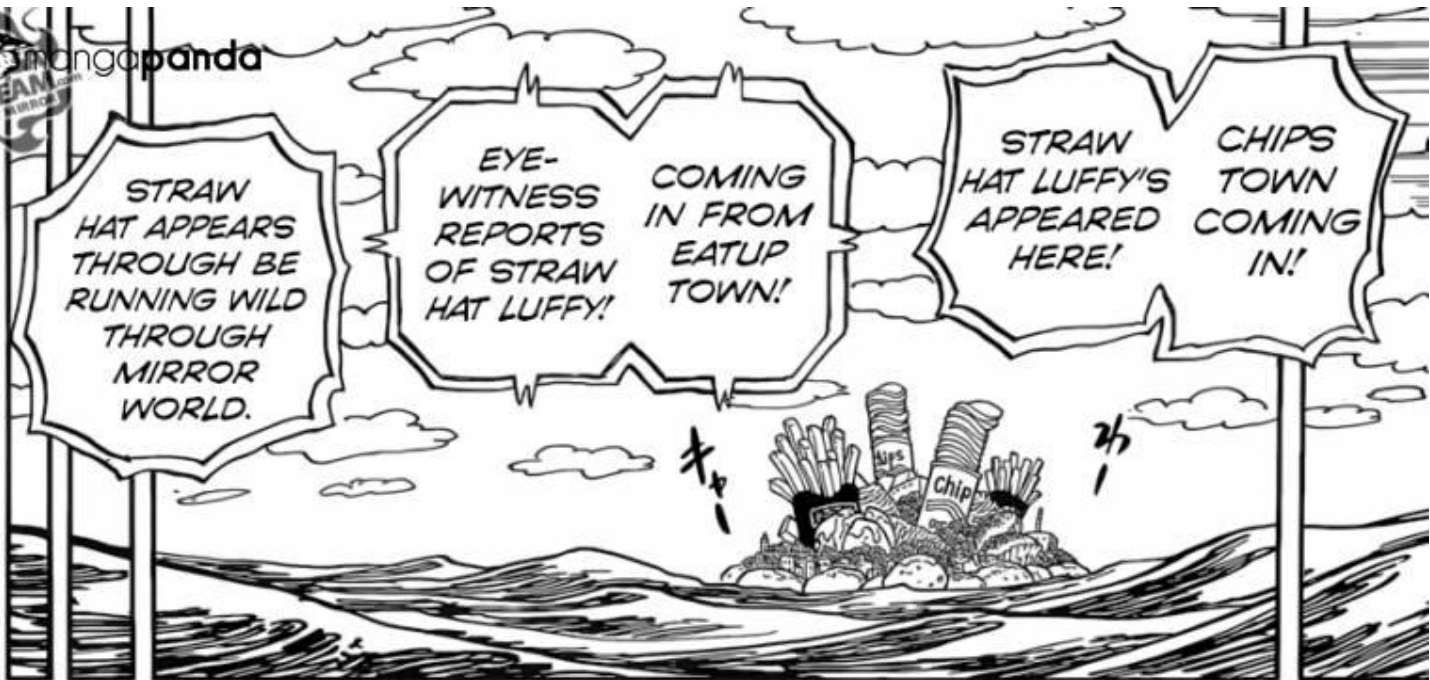

CRAP.

THIS IS
BAD. THIS
IS REALLY
BAD!

THERE'S
NO WAY
I'LL STAND
A CHANCE
WITHOUT
HAKI!

JUST
GOTTA
LAST...
10 MIN-
UTES!

HAA-

WHAT A LET-
DOWN. I CAN'T
BELIEVE IT'S
ALREADY
OVER.

STRAW HAT APPEARS THROUGH BE RUNNING WILD THROUGH MIRROR WORLD.

EYE-WITNESS REPORTS OF STRAW HAT LUFFY! COMING IN FROM EATUP TOWN!

STRAW HAT LUFFY'S APPEARED HERE!

CHIPS TOWN COMING IN!

SOME RESIDENTS REPORTED SEEING A STRANGE-

GREEN TOWN HERE!

DID SISTER BRULEE GET CAPTURED AGAIN?!