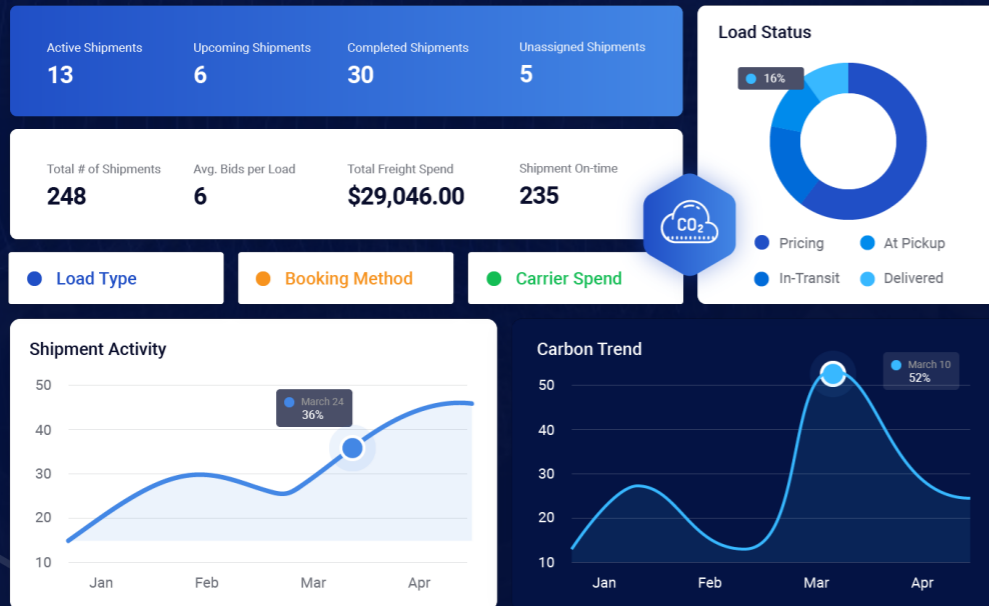

ACCESS REPORTS & ANALYTICS

Create reports quickly, so you can make the most of your data and make informed decisions about your supply chain.

Generate actionable dashboards that enable understanding of every detail of your freight spend and operations.

Monitor freight spend, load status, load type, carrier spend and carbon footprint data.