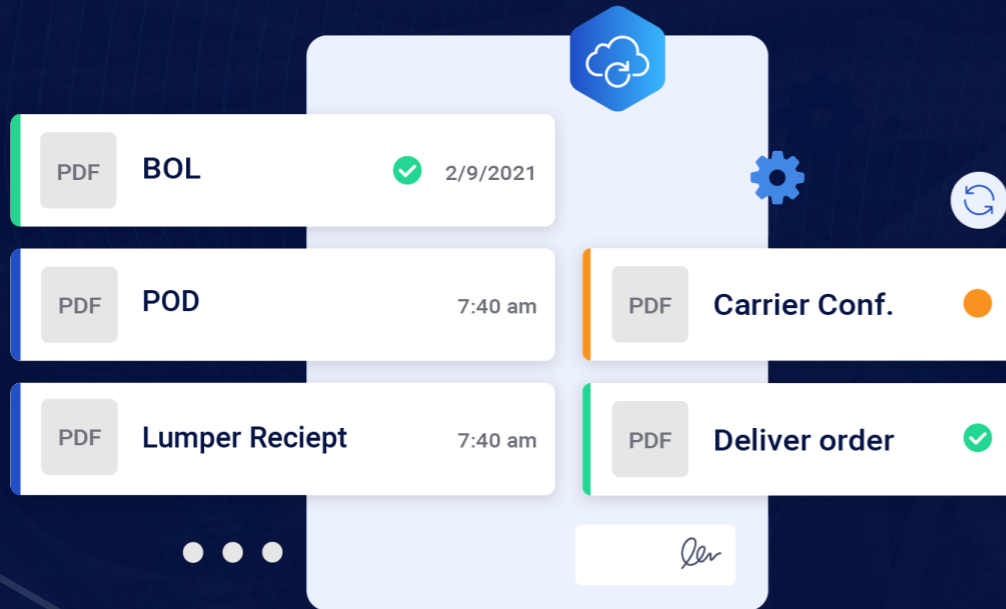

GAIN CONTROL & VISIBILITY OF YOUR SHIPMENTS

Get real-time visibility on the status of your shipments and bids submitted.

Track your shipments from pickup to delivery through our mobile app GPS tracking.

Receive notifications for status changes and access ETAs at any time.

- Drop off
- Pick up Complete
- At Pickup
- Dispatched
- Pending

Load ID#: 1243

- Los Angeles, CA
- Chicago, CA

AUTOMATE YOUR BACK OFFICE