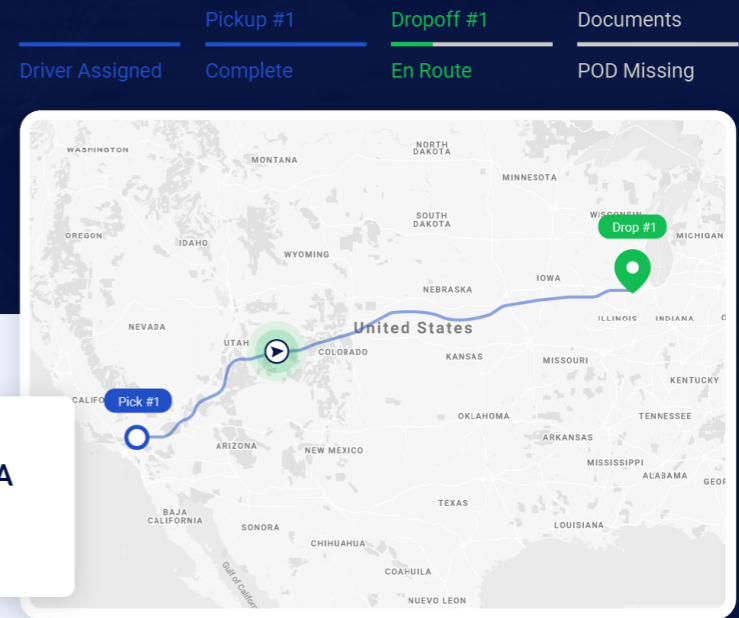

The image shows a digital interface for finding carriers. It features two carrier cards and a ZUUM Price card. The first carrier card is for 'Top Trucking LLC' with a 5-star rating and address in California. The second is for 'ABC Express' with a 5-star rating and address in Illinois. The ZUUM Price card shows a price of \$1,077, a pickup location of Tampa, FL, and a dropoff location of Charlotte, NC. The card also includes a 'Book Now' button, a 'Posting' toggle set to 'On', and other details like pickup date, dropoff date, distance, and target price.

Carrier Name	Rating	Address
Top Trucking LLC	★★★★★	California
ABC Express	★★★★★	Illinois

ZUUM Price	
Book Now \$1,077	
Time Posted	Posting
9 days ago	Off <input checked="" type="checkbox"/> On
Pickup	Dropoff
Tampa, FL	Charlotte, NC
Pickup Date	Dropoff Date
2/4/2021	2/5/2021
Distance	Target Price
586 miles	\$1,000.00

GAIN CONTROL & VISIBILITY OF YOUR SHIPMENTS

Get real-time visibility on the status of your shipments and bids submitted.

Track your shipments from pickup to delivery through our mobile app GPS tracking.

Receive notifications for status changes and access ETAs at any time.

- Drop off
- Pick up Complete
- At Pickup
- Dispatched
- Pending

Load ID#: 1243

- Los Angeles, CA
- Chicago, CA

AUTOMATE YOUR BACK OFFICE