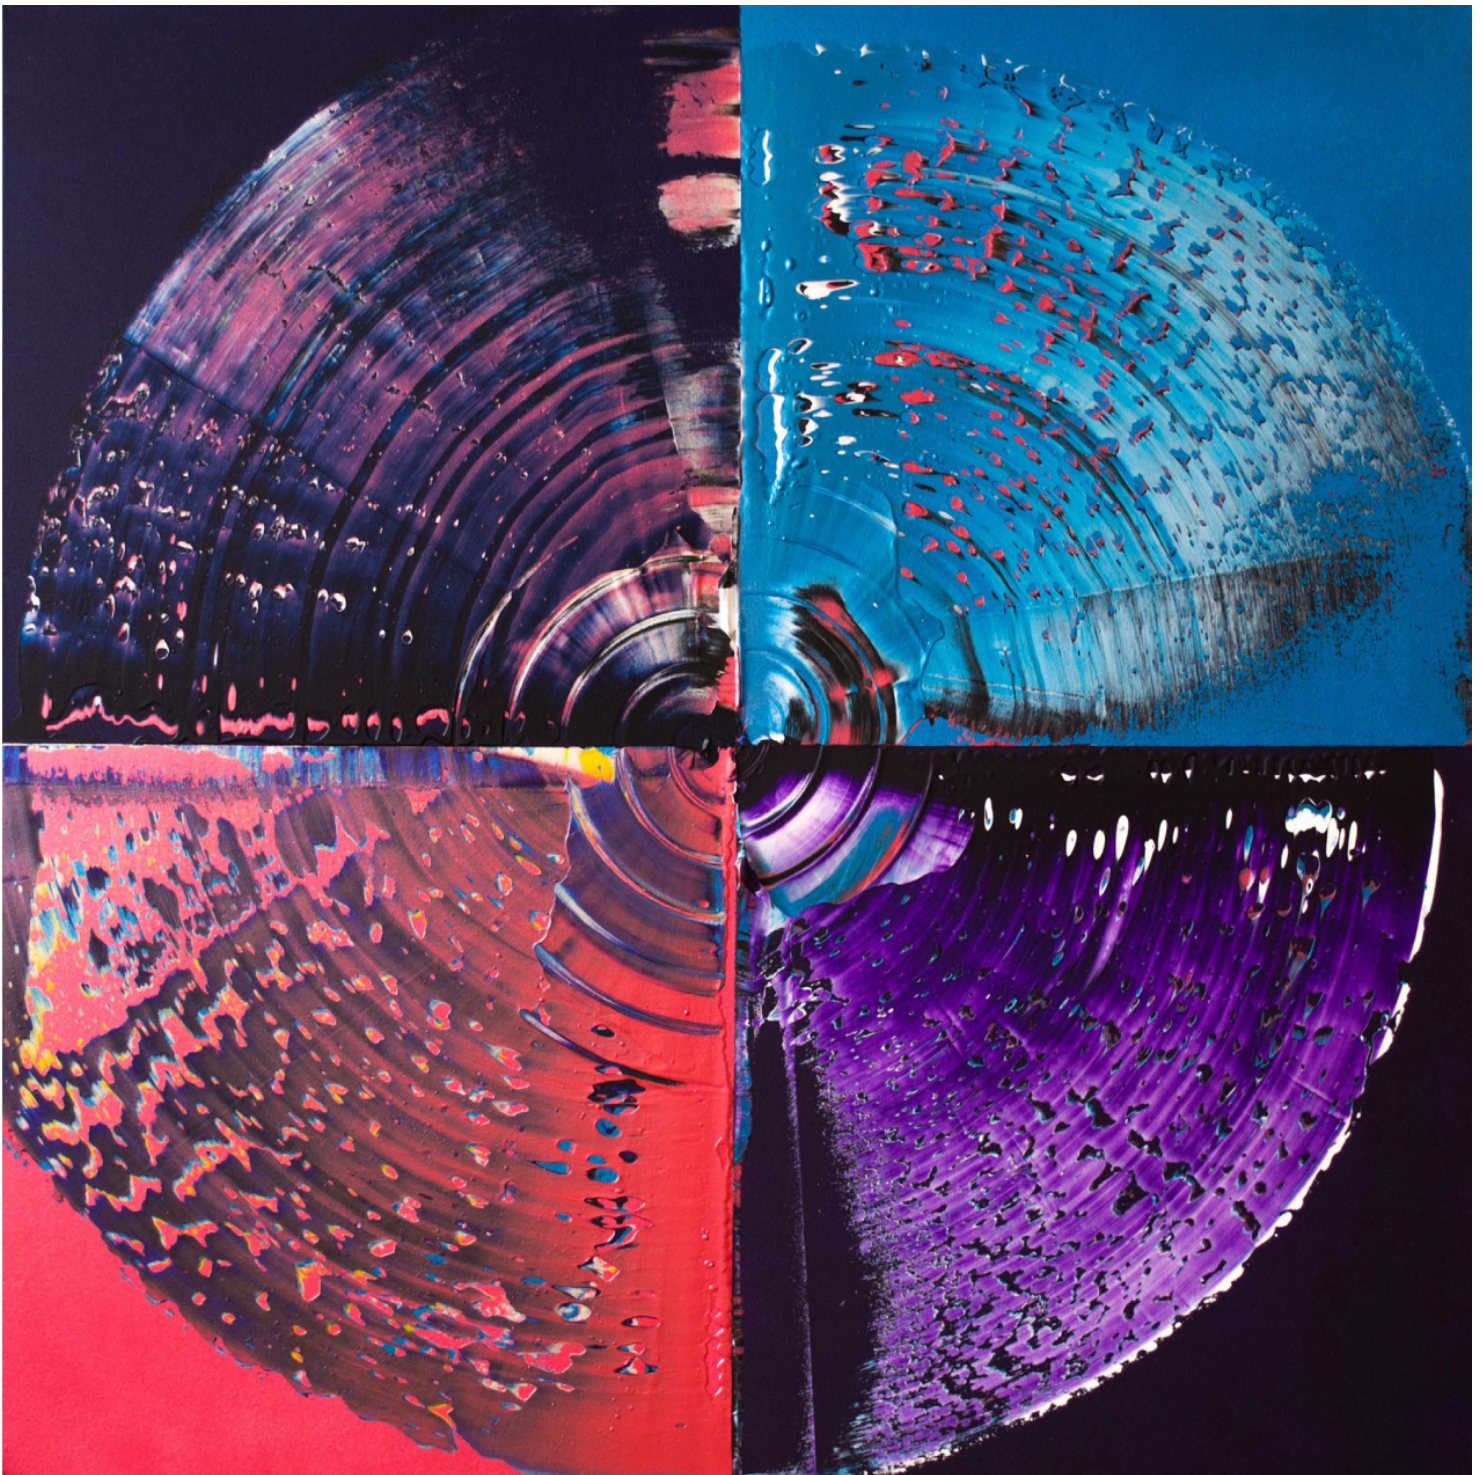

Materials: Stainless steel, Aluminium, Copper, Paints

Full 4, 2015, acrylic and resin on canvas, 100 x 100 cm

Isabelle Beaubien  
Fine Artist / Painter  
Location: London, UK  
Medium: Acrylic and Resin on Canvas