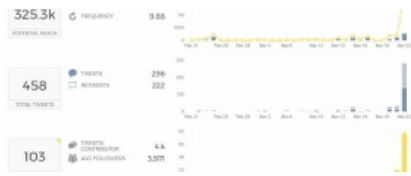

Su Butcher @SuButcher

Mar 22, 2017

#wtrends over 450 tweets already and over 100 people tweeting some great conversations coming off the hashtag

144.7k

22.9k 3 0

ulrika staugaard @ulrikabs

Mar 22, 2017

Biophilic design is better for people, productivity and the planet #wtrends

142.3k

180 5 1

Simon @SimonHeath1

Mar 24, 2017

#wtrends Doodles - The Poster