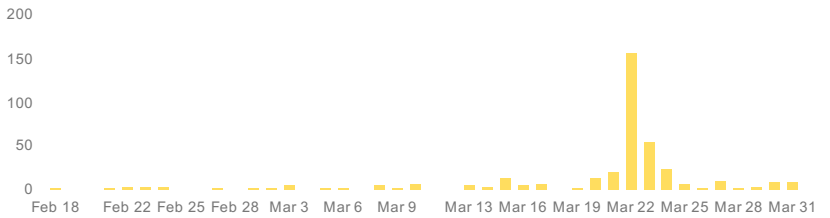

TWITTER TRACKER: #WTRENDS

All Time

By Day

**480.4k**  
POTENTIAL REACH

POTENTIAL IMPRESSIONS  
FREQUENCY

5.8M  
12.09

**1,065**  
TOTAL TWEETS

TWEETS  
RETWEETS

454  
611

**245**  
CONTRIBUTORS

TWEETS/  
CONTRIBUTOR  
AVG FOLLOWERS

4.3  
2,571

AVG TWEETS/DAY

**25.4**

POTENTIAL IMPRESSIONS/TWEET

**5,454**

POTENTIAL IMPRESSIONS/DAY

**138.3k**

RETWEET RATE

**1.3**

TWEET BREAKDOWN

<b>1,065</b> TWEETS	Regular	423	<div style="width: 40%;"></div>
	Retweets	611	<div style="width: 57%;"></div>
	Replies	31	<div style="width: 3%;"></div>