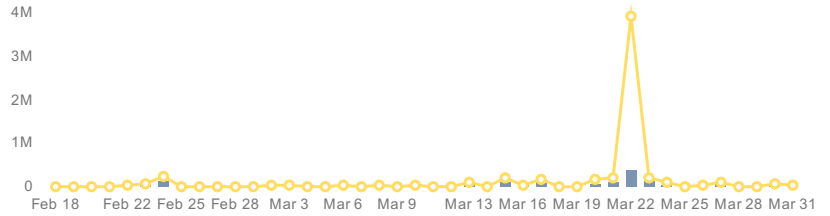

TWITTER TRACKER: #WTRENDS

All Time

By Day

**480.4k**  
POTENTIAL REACH

POTENTIAL IMPRESSIONS  
FREQUENCY

5.8M  
12.09

**1,065**  
TOTAL TWEETS

TWEETS  
RETWEETS

454  
611

**245**  
CONTRIBUTORS

TWEETS/  
CONTRIBUTOR  
AVG FOLLOWERS

4.3  
2,571

AVG TWEETS/DAY

**25.4**

POTENTIAL IMPRESSIONS/TWEET

**5,454**

POTENTIAL IMPRESSIONS/DAY

**138.3k**

RETWEET RATE

**1.3**

TWEET BREAKDOWN

<b>1,065</b> TWEETS	Regular	423	<div style="width: 40%;"></div>
	Retweets	611	<div style="width: 57%;"></div>
	Replies	31	<div style="width: 3%;"></div>