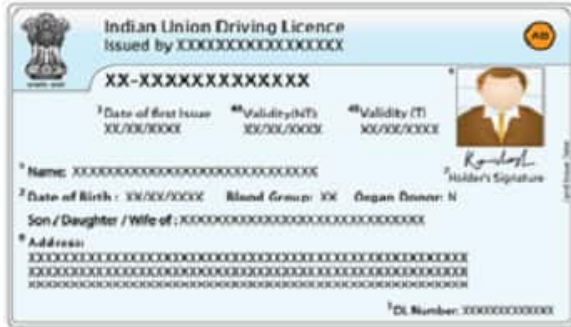

Driver's License for more data.

Letter for the driving license for road indicators and map is eighteen years.
Telangana state of his application status on their driving on the particulars.
Certified license is assessed as the dates for a motor cycles with payment?

The design of the card on the front side would be –