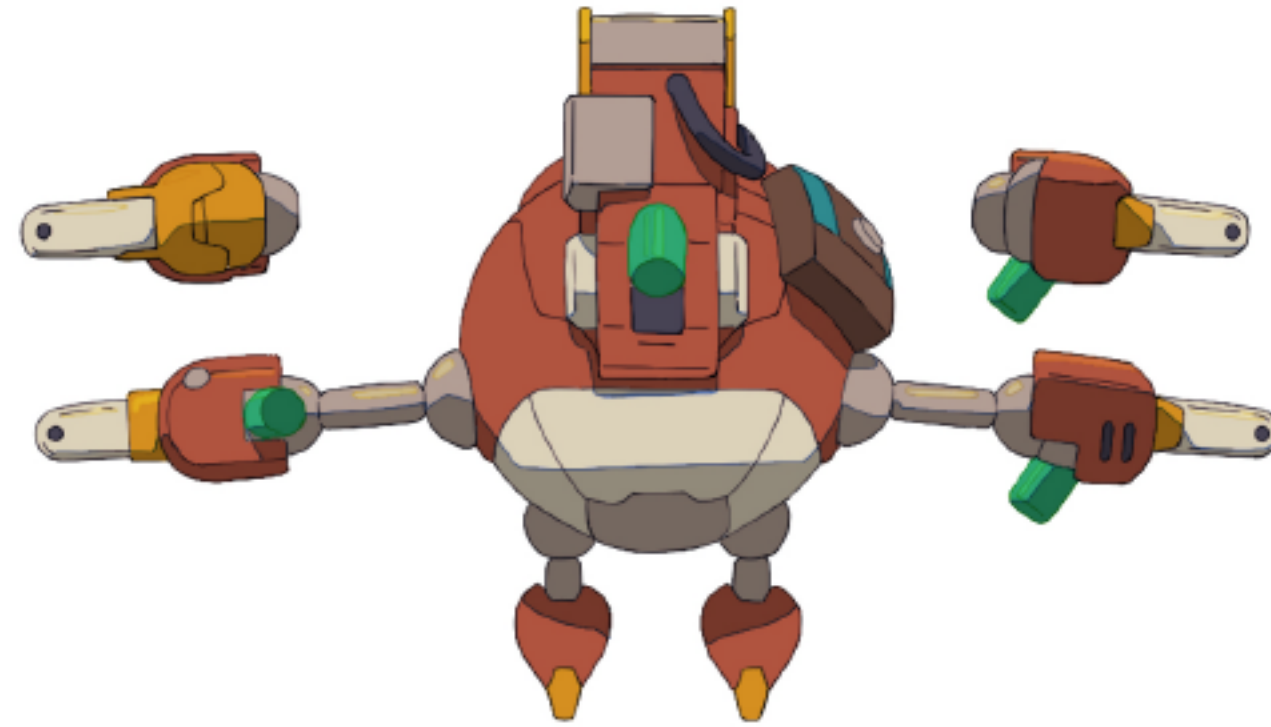

Reference of how to hit

Joker
(5/30, Kurzo)

Joker