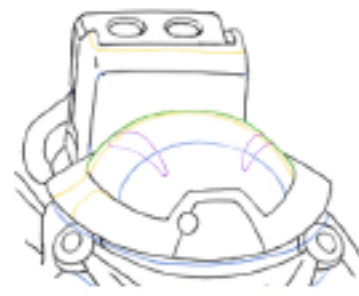

Reference of how to hit

Joker
(5/30, Kurzo)

Joker