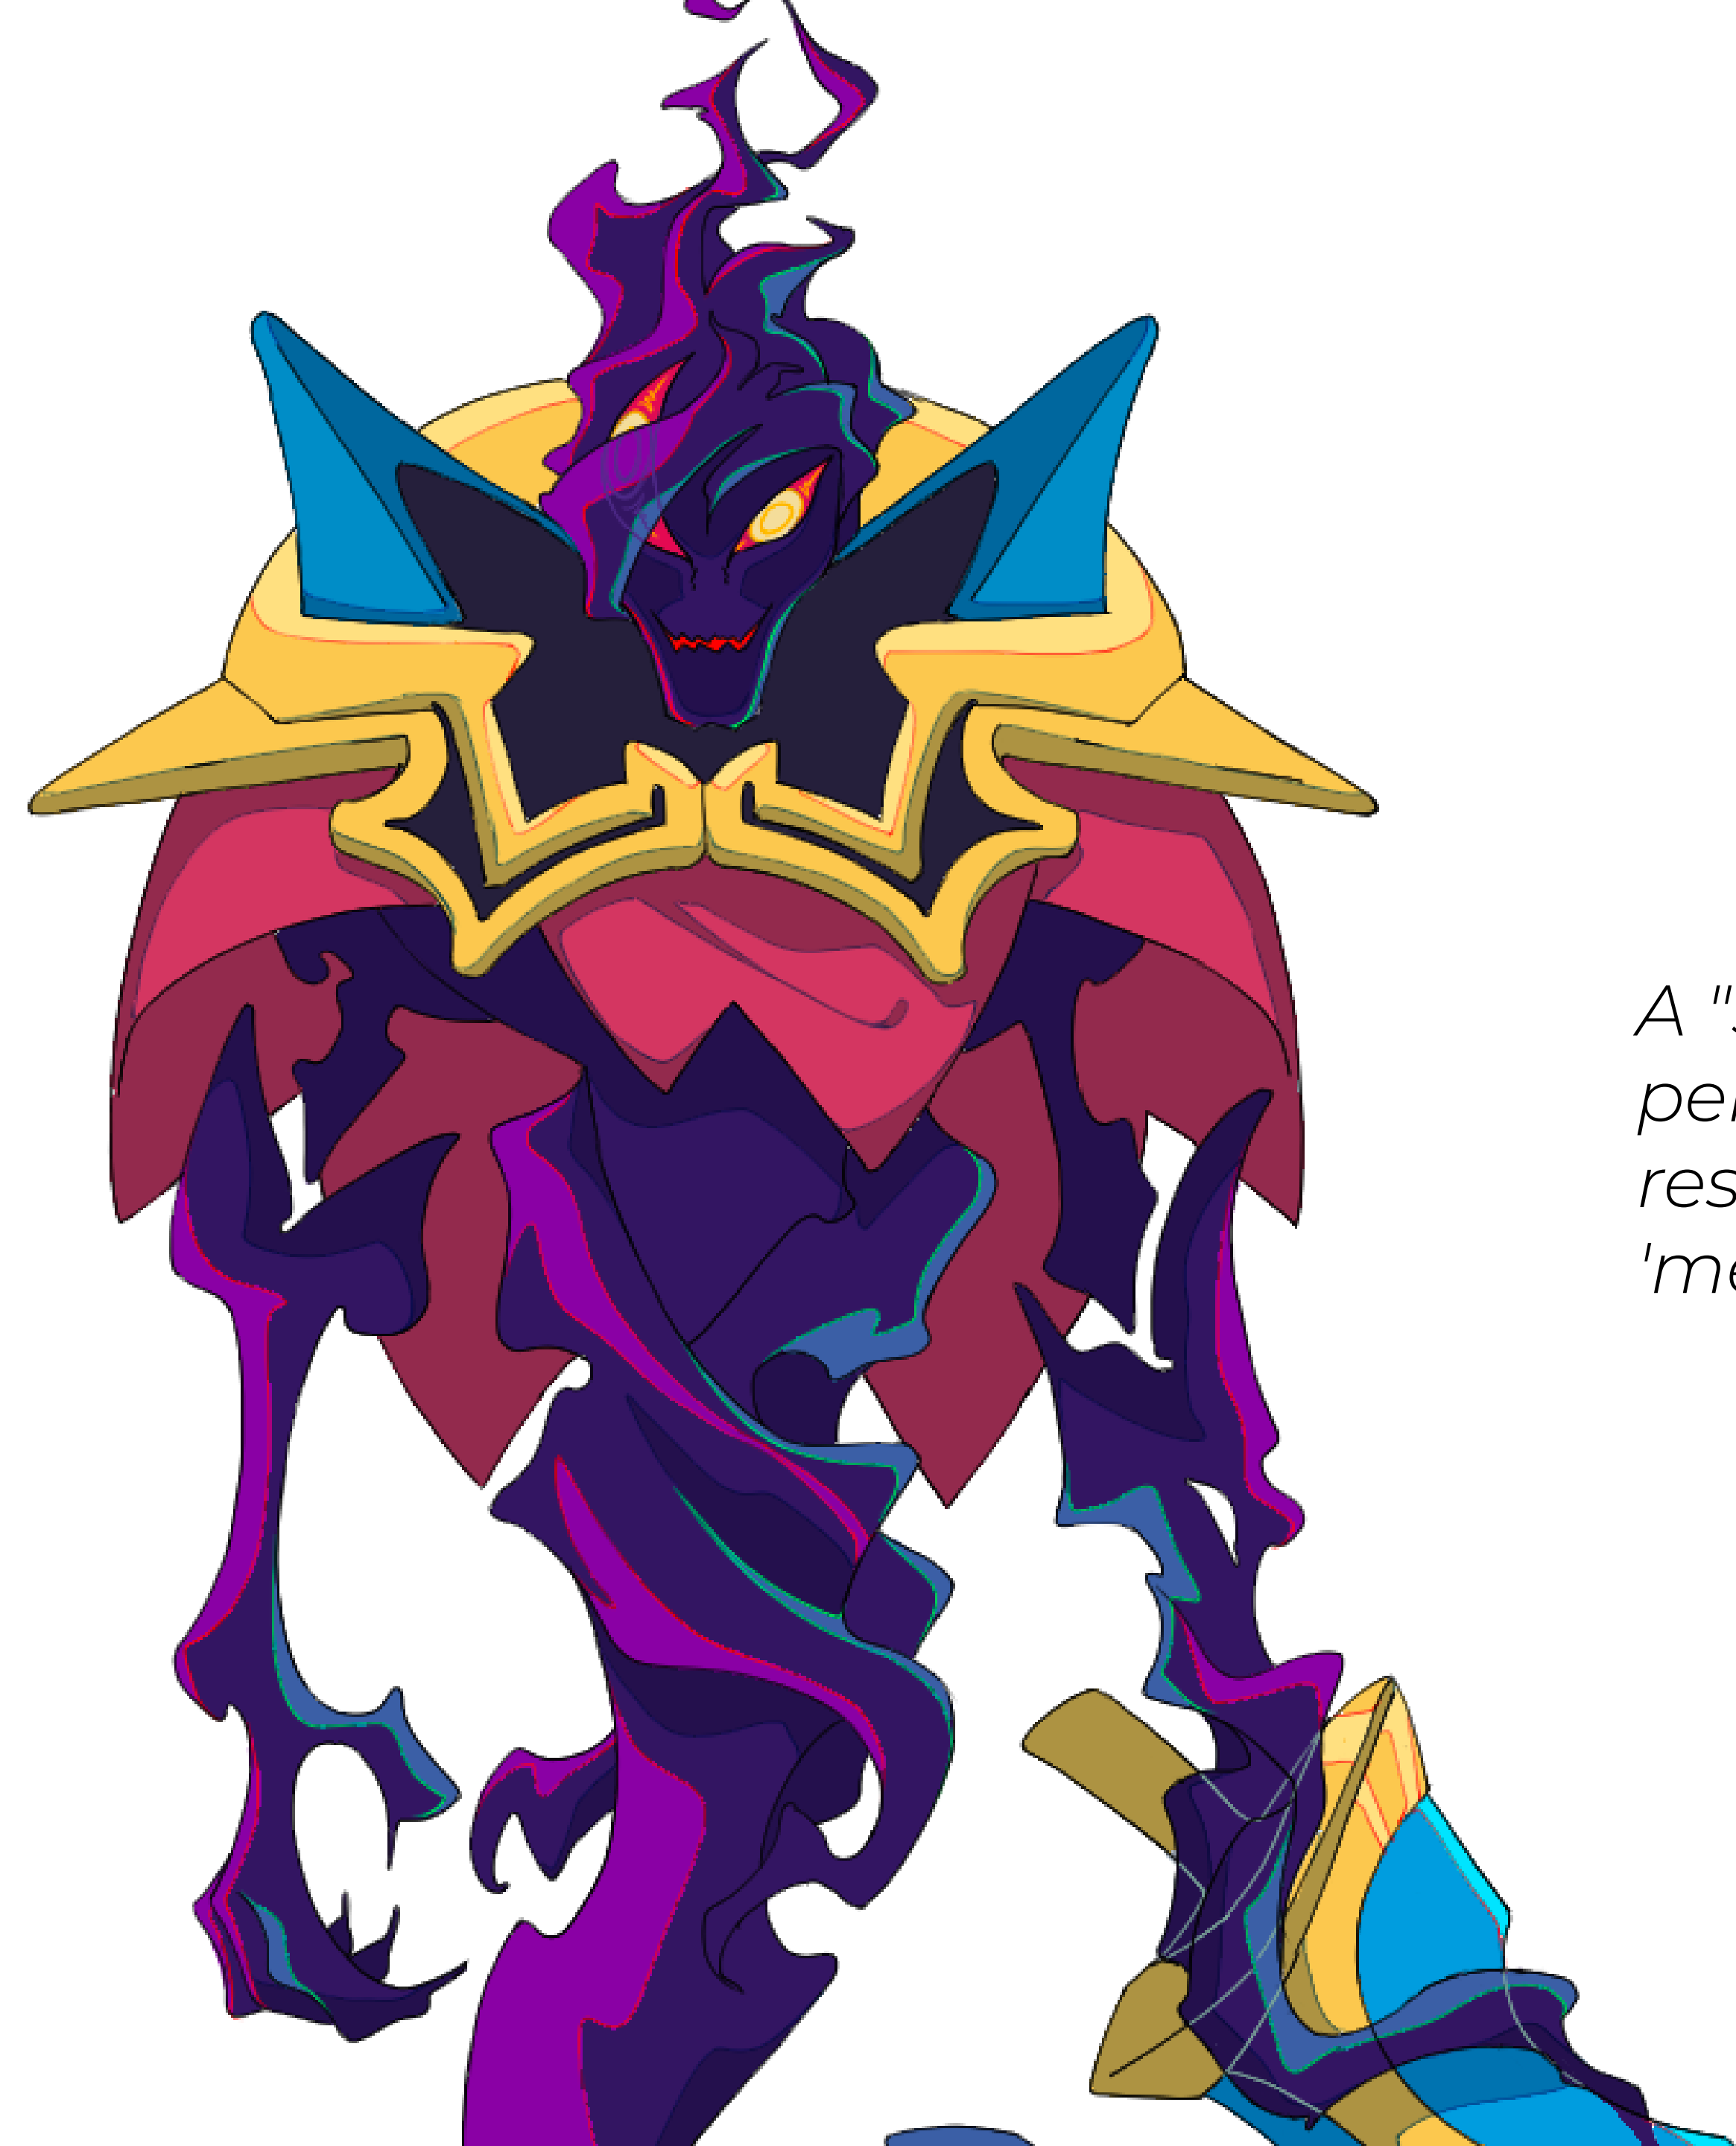

OMEGA

SADODERE

A "Sadodere" refers to a character who has a sadistic personality. They enjoy playing with their love interests' feelings, and are commonly referred to as a 'mean tease'.

<https://the-dere-types.fandom.com/wiki/Sadodere>