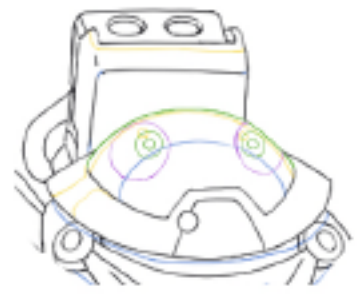

Reference of how to hit

Joker
(5/30, Kurzo)

Joker