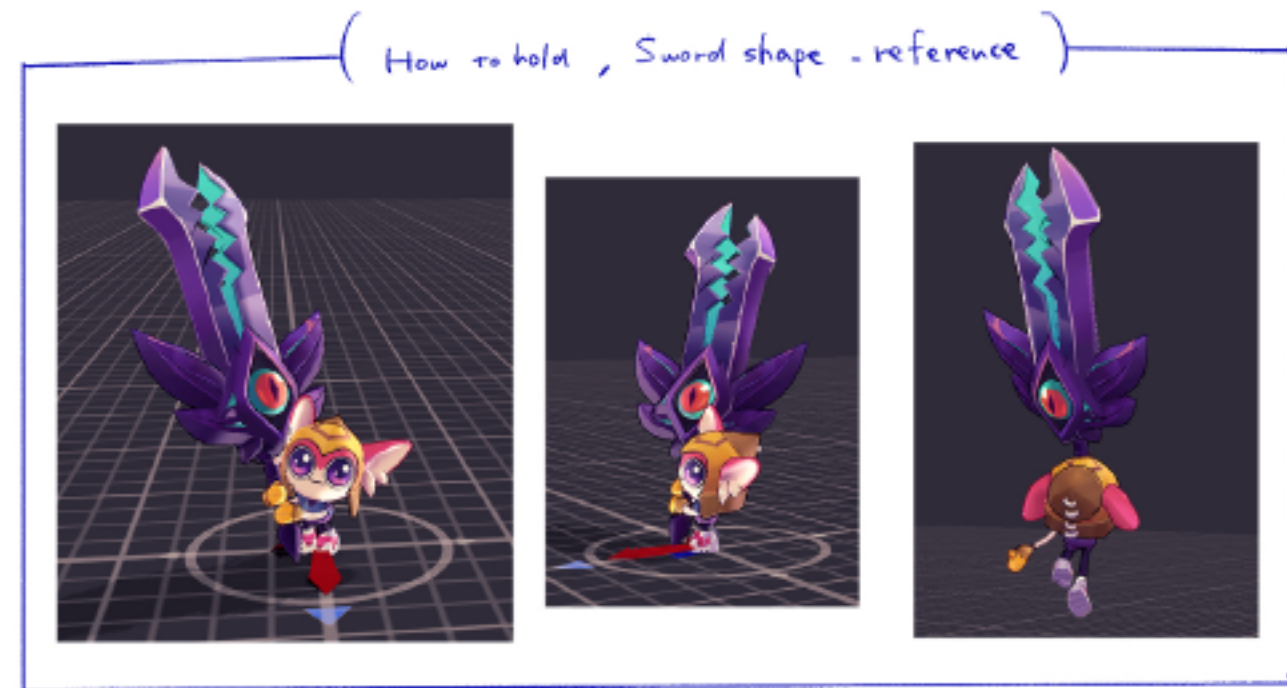

Peter_Wolfy