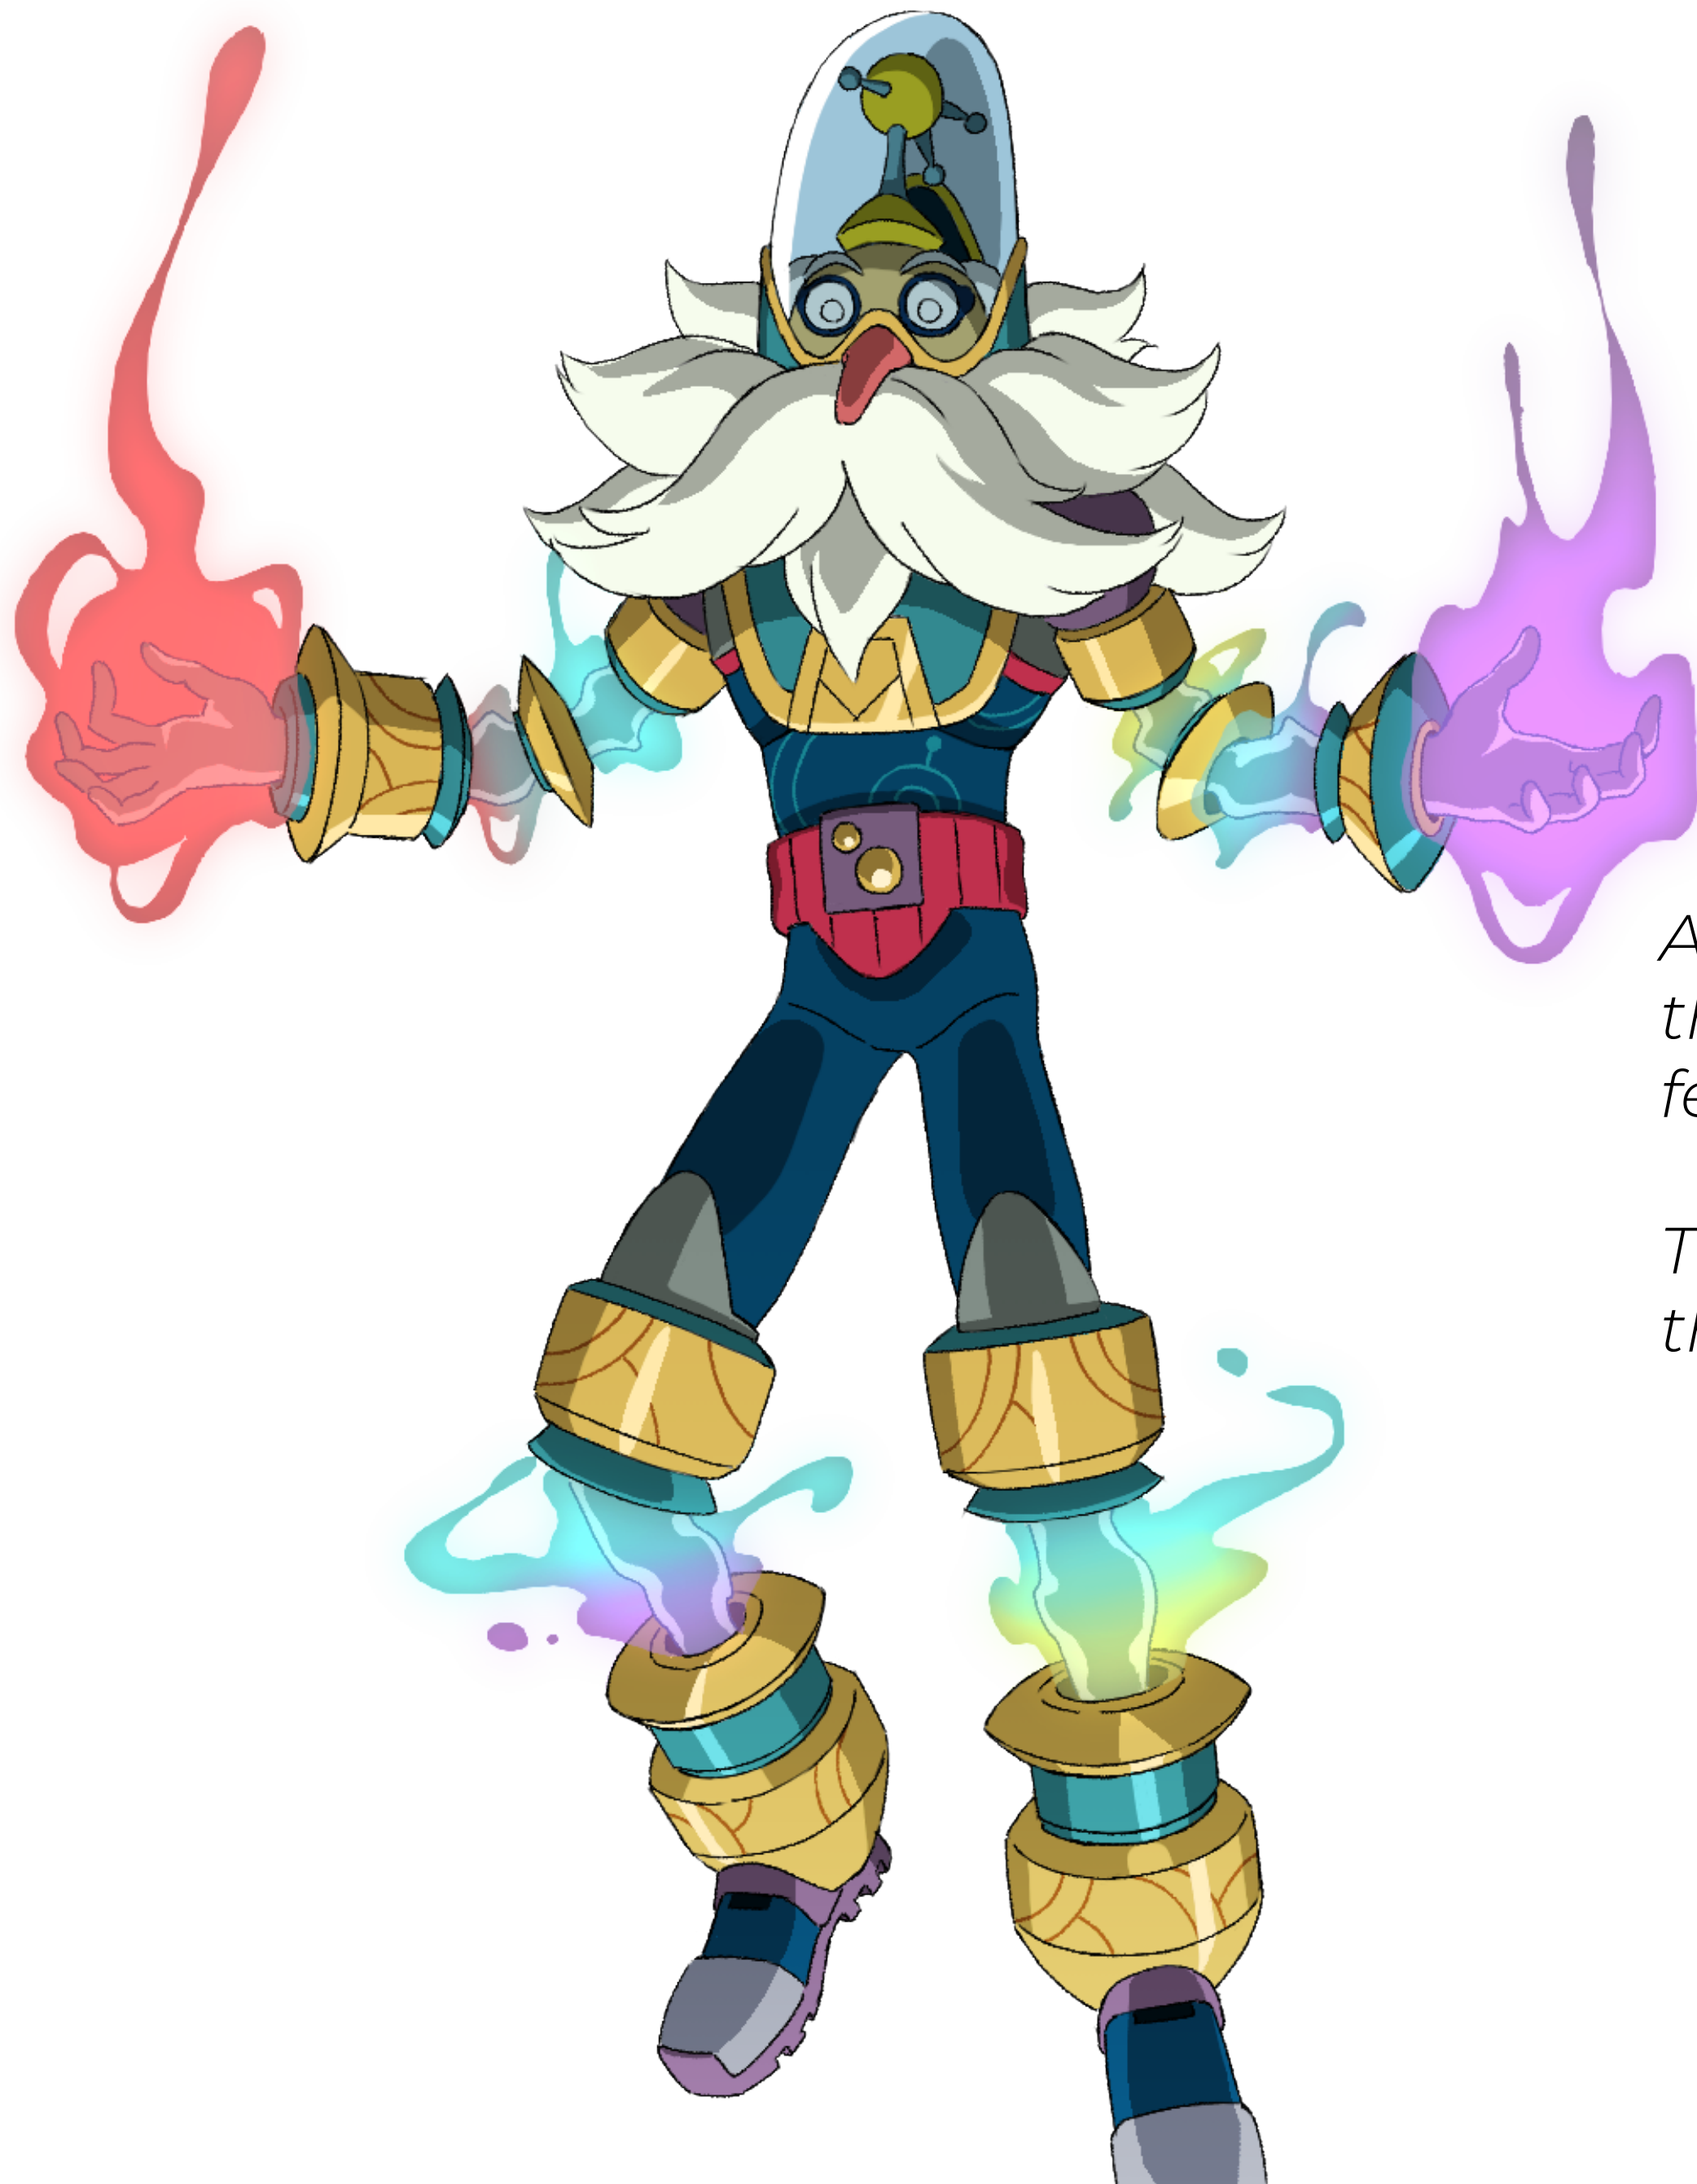

SOLLUX

KAMIDERE

A "Kamidere" refers to a character with a god complex, making them self-centered and arrogant towards those they see as inferior to them and who are not deserving of their time.

They will demand to be treated like the perfect being they think they are by others, included those they like.