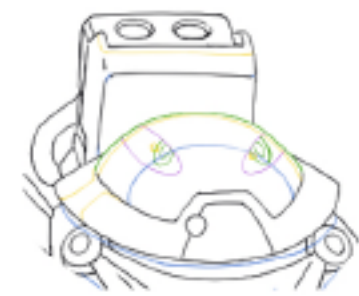

Reference of how to hit

Joker
(5/30, Kurzo)

Joker