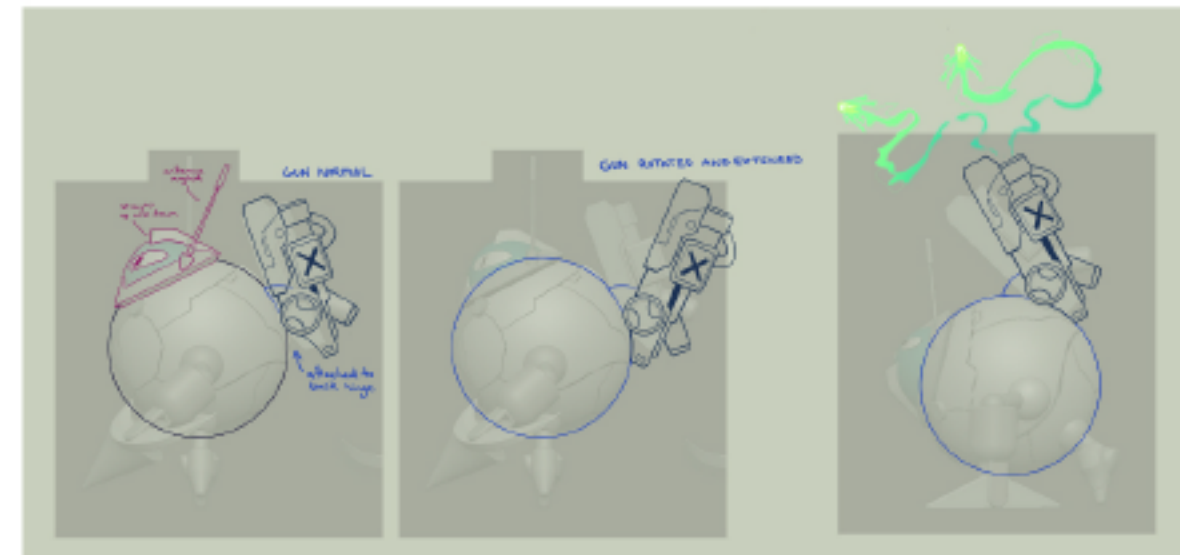

Reference of how to hit

Joker
(5/30, Kurzo)