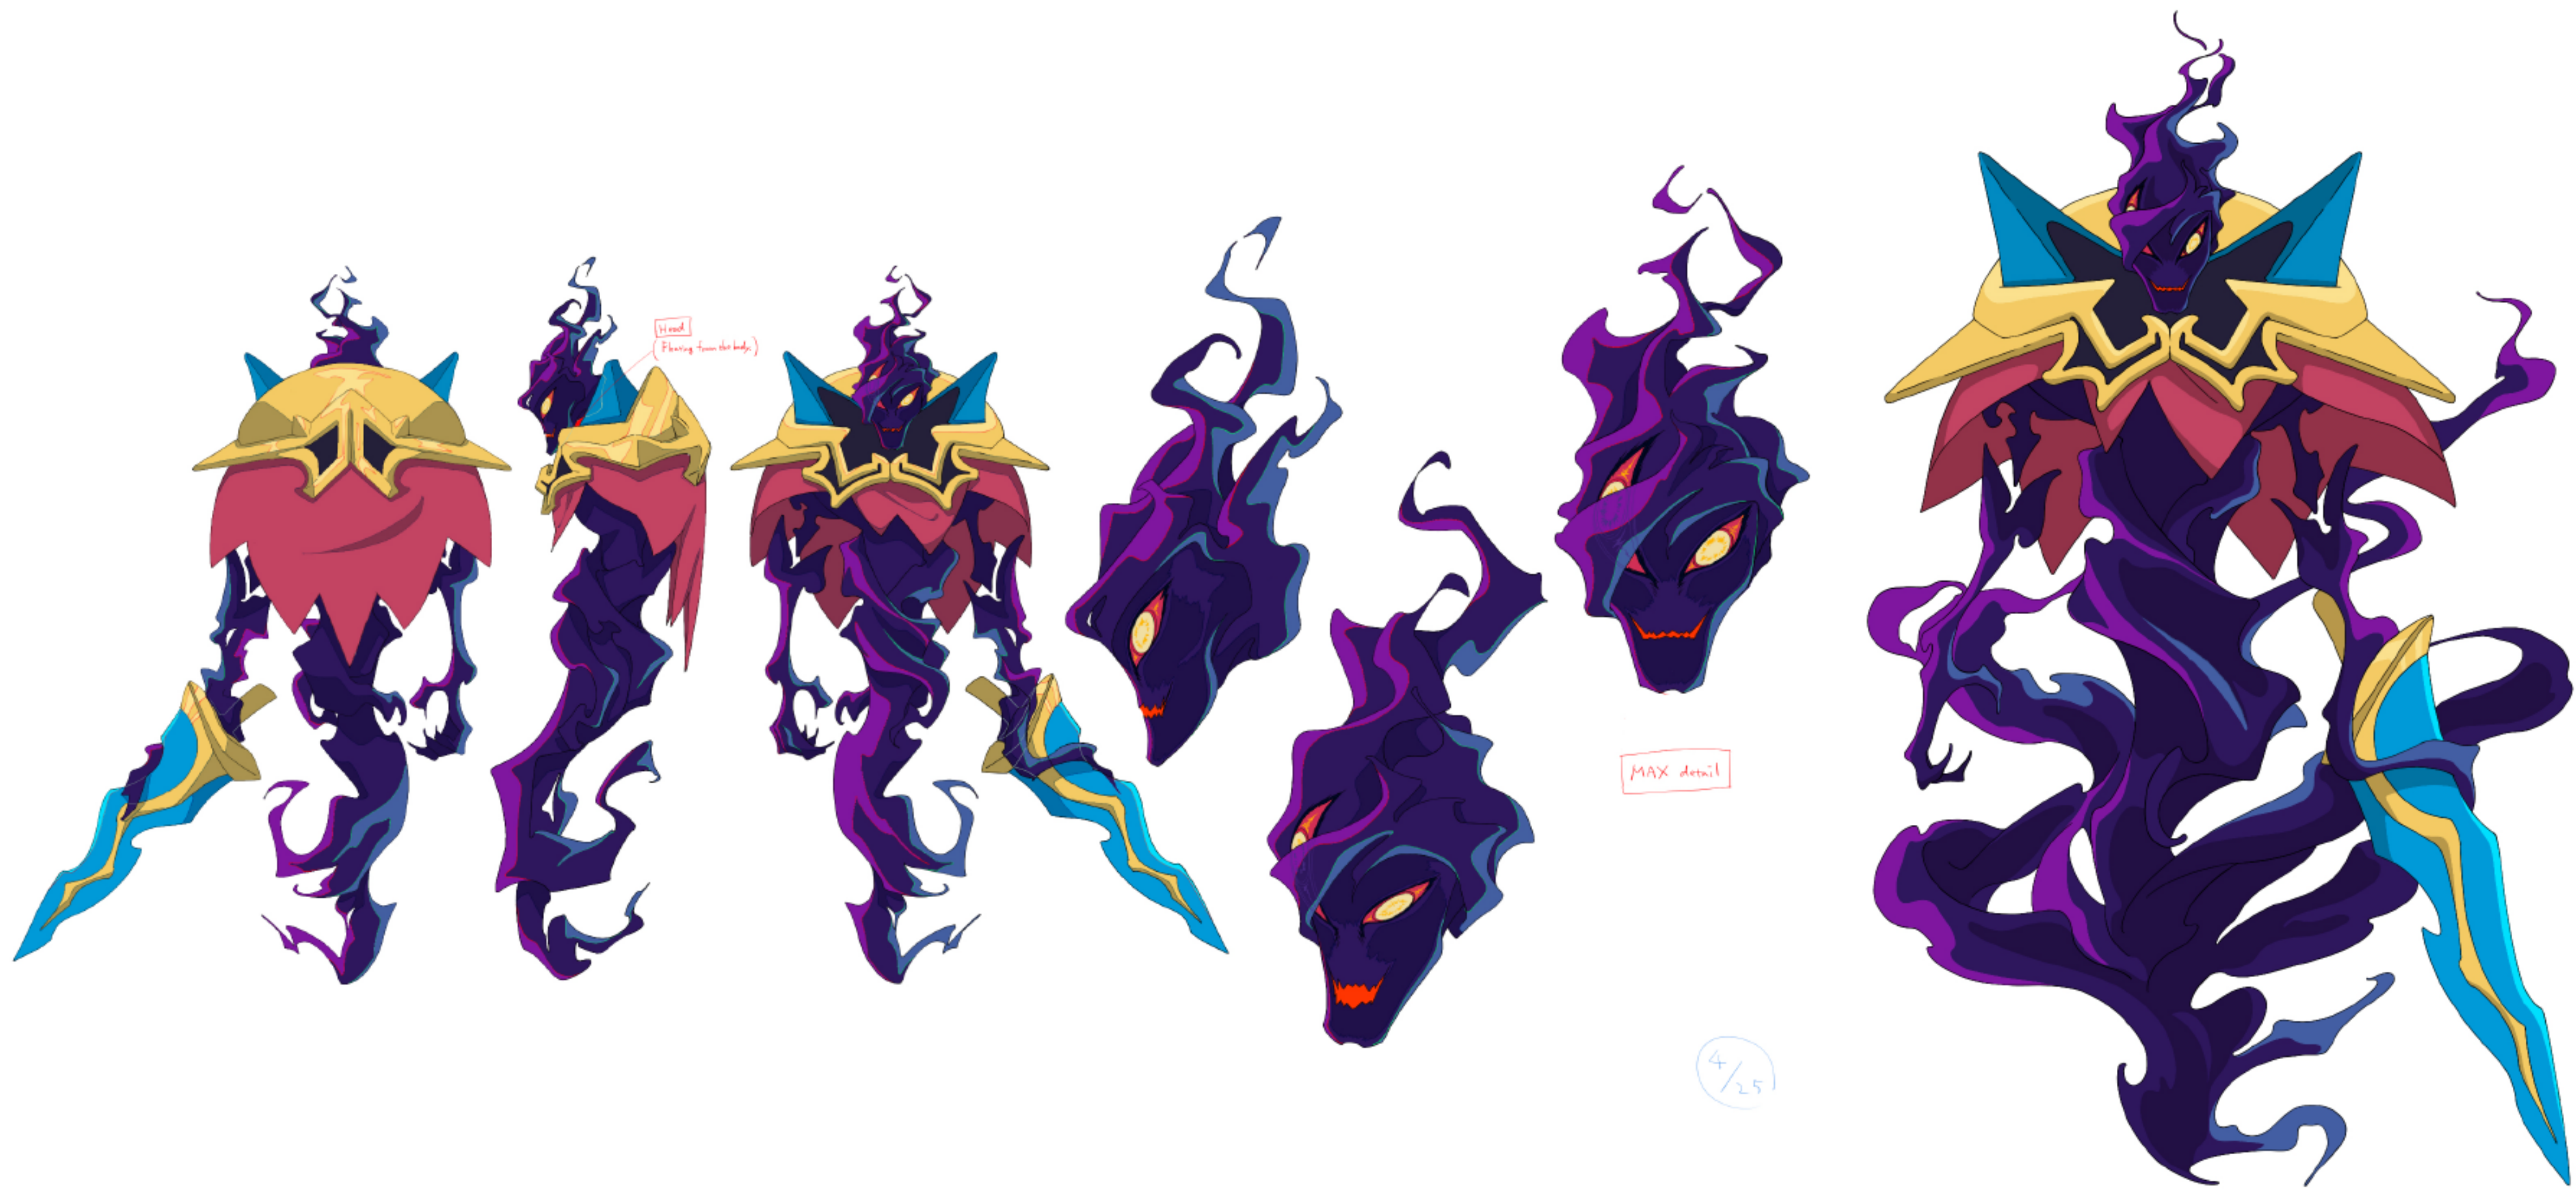

MAX detail

4/25

Omega