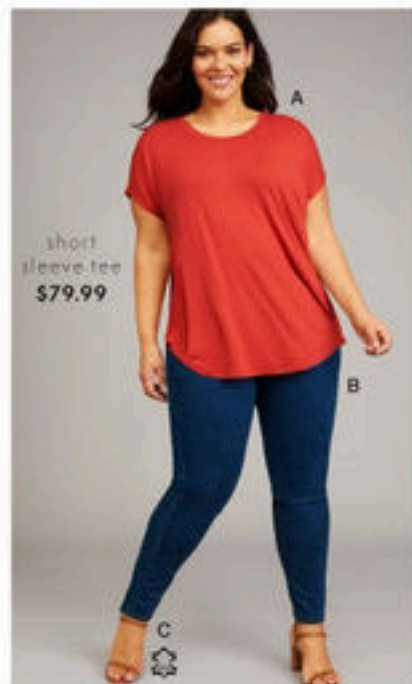

short
sleeve tee
$79.99