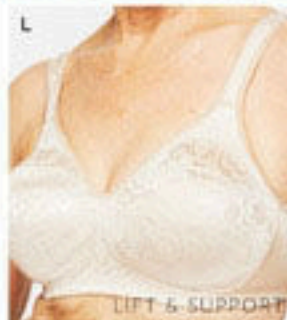

UNDERWIRE

INTIMATES COLLECTION

F. TRIUMPH LACY MINIMISER BRA

Nylon/elastane. Beige 10C, D, F, 12D, 16E, Black 10C, D, E, F, 12E, 14C, D, E, F, 16C, 20D, E, True Navy 10-16C, D, DD, E, F, 18C-E, 20D, DD, Peacock 10C-F, 12D-F, 14C-E, 16D-E, 18C, D, 20D, Black 12D-F, 14-16C-F, 18C-E, 20D, DD, White 12E, F, 14C, E, 18DD, 20D. Style 21AA 84870 $59.95

G. BERLEI SHIFT UNDERWIRE BRA

Nylon/elastane. Polyester/cotton lining. Blue/Black 12-14B-F, 16C-F, 18C-E, Pretty Posey 12B-F, 14D, F, 16B-DD, F, 18C-DD, Navy 12-14D, 16C, D, Cobalt 14D, 16-18DD, E, Emerald 14E, 16DD, F, 18DD, E, Nude Pink 16D, 18D, DD. Style 21AA 190815 $69.95

H. SLOGGI HIKINI TWO PACK

Cotton/elastane. Blue/Navy 12, 14, 16, White 12, 14, 18, 20, Blue/Brown, Black, Brown/Pink, Fresh Powder, Pink/Navy 12, 14, 16, 18, 20. Style 21AA 79223 $27.95

I. SLOGGI MAXI BRIEF

TWO PACK Cotton/elastane. Black/Gray 12, 14, 16, 18, Fresh Powder, Black, Pink/Navy, Teal/Pink 12, 14, 16, 18, 20, 22, Brown/Pink 12, 14, 16, 18, 20, White 14, 16, 20, 22, Blue/Navy 16. Style 21AA 79225 $29.95

J. BERLEI FULL SUPPORT UNDERWIRE

BRA Nylon/elastane. Blue/Black 12DD, E, H, 14-16E, Black/White Multi, Leaf Print 12-16DD-H, 18DD-G, 20DD-F, 22-24DD, E, Pastels 12DD, E, 16E, G, Navy 12-16DD-H, 18DD-G, 20DD-F, 22-24DD, Blush 12DD-G, 14-16DD-H, 18DD-G, 20DD-F, 22DD, Snake Print 12DD, E, G, 14DD, F, G, H, 16DD-G, 18DD, E, G, 20DD-F, Black/White 12-16E-G, 18F, G, 20E, F. Style 21AA 132624 $69.95

K. PLAYTEX ULTRALIGHT NECKLINE

WIREFREE Nylon/elastane. Black, Nude 12-16B-DD, 18-20C-DD. Style 21AA 258405 $54.95

L. PLAYTEX ULTIMATE LIFT AND