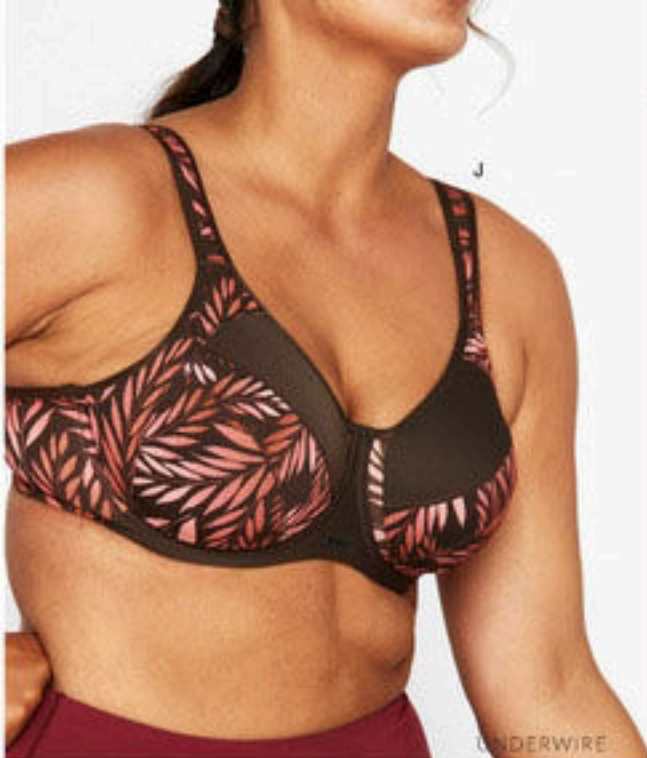

INTIMATES COLLECTION

F. TRIUMPH LACY MINIMISER BRA

Nylon/elastane. Beige 10C, D, F, 12D, 16E, Black 10C, D, E, F, 12E, 14C, D, E, F, 16C, 20D, E, True Navy 10-16C, D, DD, E, F, 18C-E, 20D, DD, Peacock 10C-F, 12D-F, 14C-E, 16D-E, 18C, D, 20D, Black 12D-F, 14-16C-F, 18C-E, 20D, DD, White 12E, F, 14C, E, 18DD, 20D. Style 21AA 84870 $59.95

G. BERLEI SHIFT UNDERWIRE BRA

Nylon/elastane. Polyester/cotton lining. Blue/Black 12-14B-F, 16C-F, 18C-E, Pretty Posey 12B-F, 14D, F, 16B-DD, F, 18C-DD, Navy 12-14D, 16C, D, Cobalt 14D, 16-18DD, E, Emerald 14E, 16DD, F, 18DD, E, Nude Pink 16D, 18D, DD. Style 21AA 190815 $69.95

H. SLOGGI HIKINI TWO PACK

Cotton/elastane. Blue/Navy 12, 14, 16, White 12, 14, 18, 20, Blue/Brown, Black, Brown/Pink, Fresh Powder, Pink/Navy 12, 14, 16, 18, 20. Style 21AA 79223 $27.95

I. SLOGGI MAXI BRIEF

TWO PACK Cotton/elastane. Black/Gray 12, 14, 16, 18, Fresh Powder, Black, Pink/Navy, Teal/Pink 12, 14, 16, 18, 20, 22, Brown/Pink 12, 14, 16, 18, 20, White 14, 16, 20, 22, Blue/Navy 16. Style 21AA 79225 $29.95

J. BERLEI FULL SUPPORT UNDERWIRE

BRA Nylon/elastane. Blue/Black 12DD, E, H, 14-16E, Black/White Multi, Leaf Print 12-16DD-H, 18DD-G, 20DD-F, 22-24DD, E, Pastels 12DD, E, 16E, G, Navy 12-16DD-H, 18DD-G, 20DD-F, 22-24DD, Blush 12DD-G, 14-16DD-H, 18DD-G, 20DD-F, 22DD, Snake Print 12DD, E, G, 14DD, F, G, H, 16DD-G, 18DD, E, G, 20DD-F, Black/White 12-16E-G, 18F, G, 20E, F. Style 21AA 132624 $69.95

K. PLAYTEX ULTRALIGHT NECKLINE

WIREFREE Nylon/elastane. Black, Nude 12-16B-DD, 18-20C-DD. Style 21AA 258405 $54.95

L. PLAYTEX ULTIMATE LIFT AND