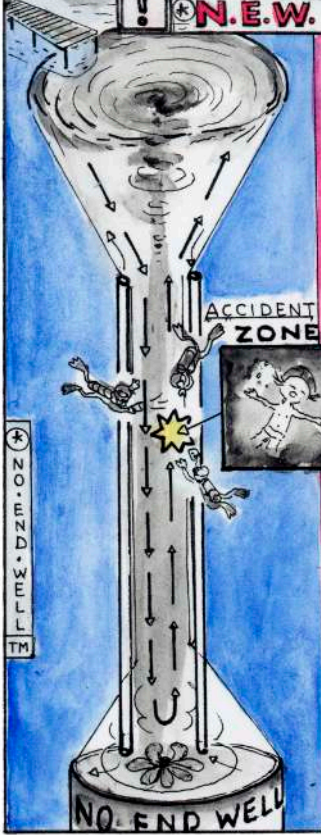

! * N.E.W. TEAM RESCUE SQUAD ☒ **+**