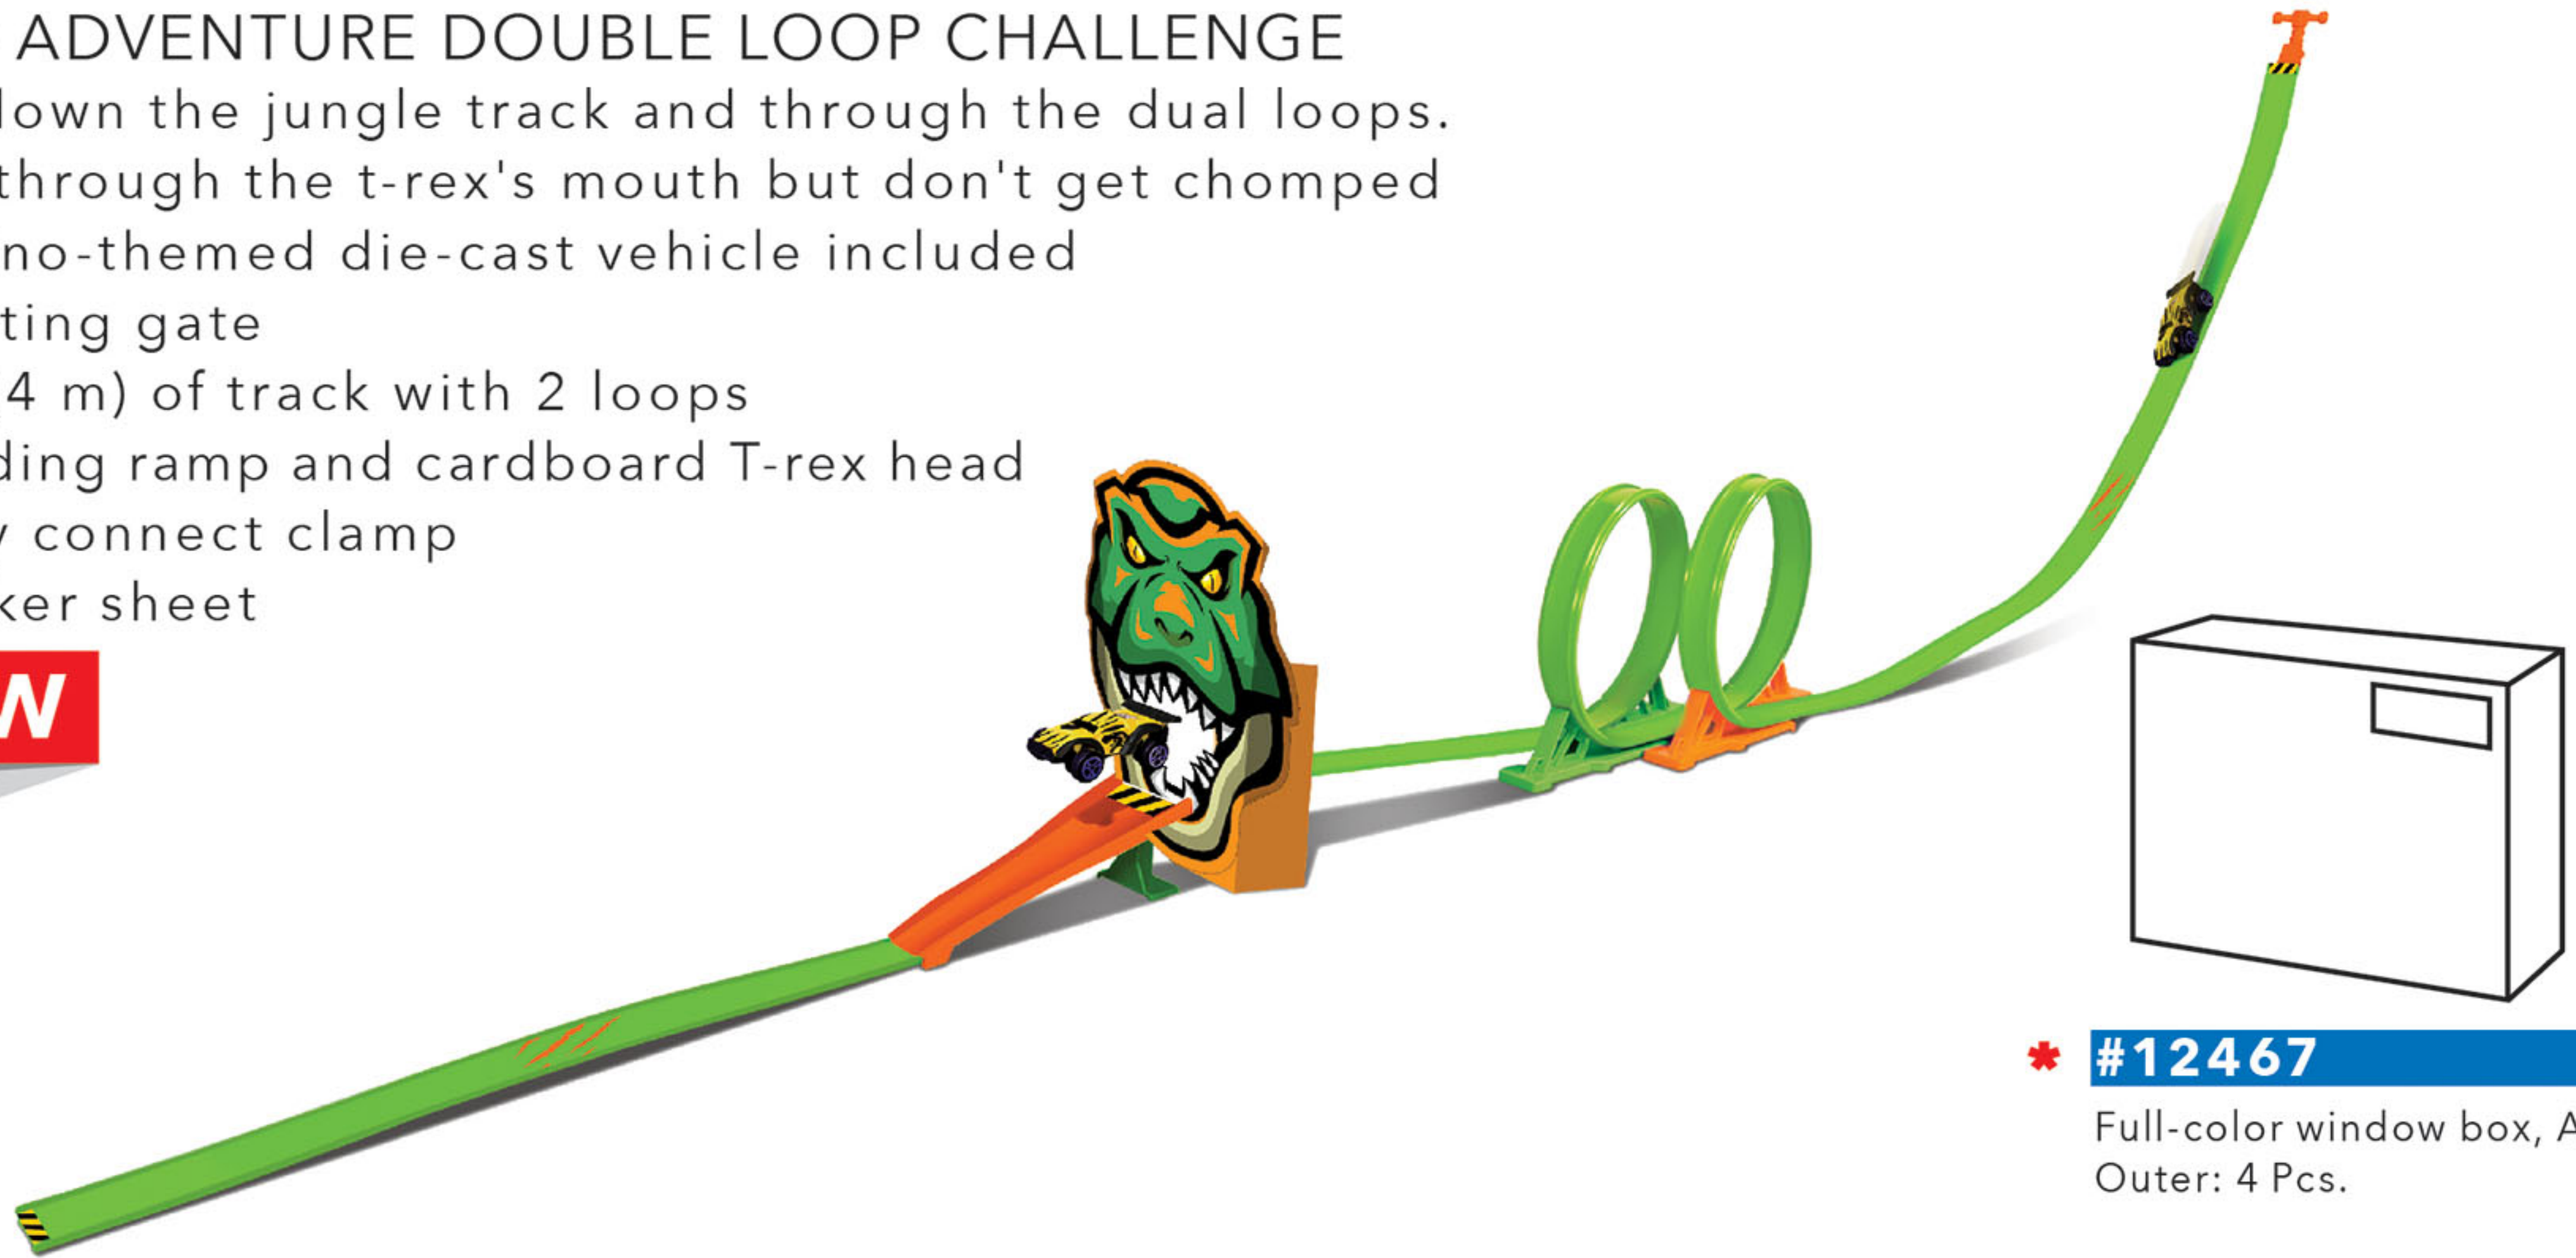

DINO ADVENTURE DOUBLE LOOP CHALLENGE

Race down the jungle track and through the dual loops. Jump through the t-rex's mouth but don't get chomped

- ▲ 1 Dino-themed die-cast vehicle included
- ▲ Starting gate
- ▲ 13' (4 m) of track with 2 loops
- ▲ Landing ramp and cardboard T-rex head
- ▲ Easy connect clamp
- ▲ Sticker sheet

NEW

* #12467
Full-color window box, Asst., Outer: 4 Pcs.

DINO ESCAPE PLAYSET

Action set

- ▲ Dinosaur figure rocks back and forth
- ▲ Launch the car to avoid the moving dino
- ▲ Rubber-band launcher
- ▲ Includes one Approx. 3" long vehicle

* #11063
Full-color window box, Asst., Outer: 4 Pcs.