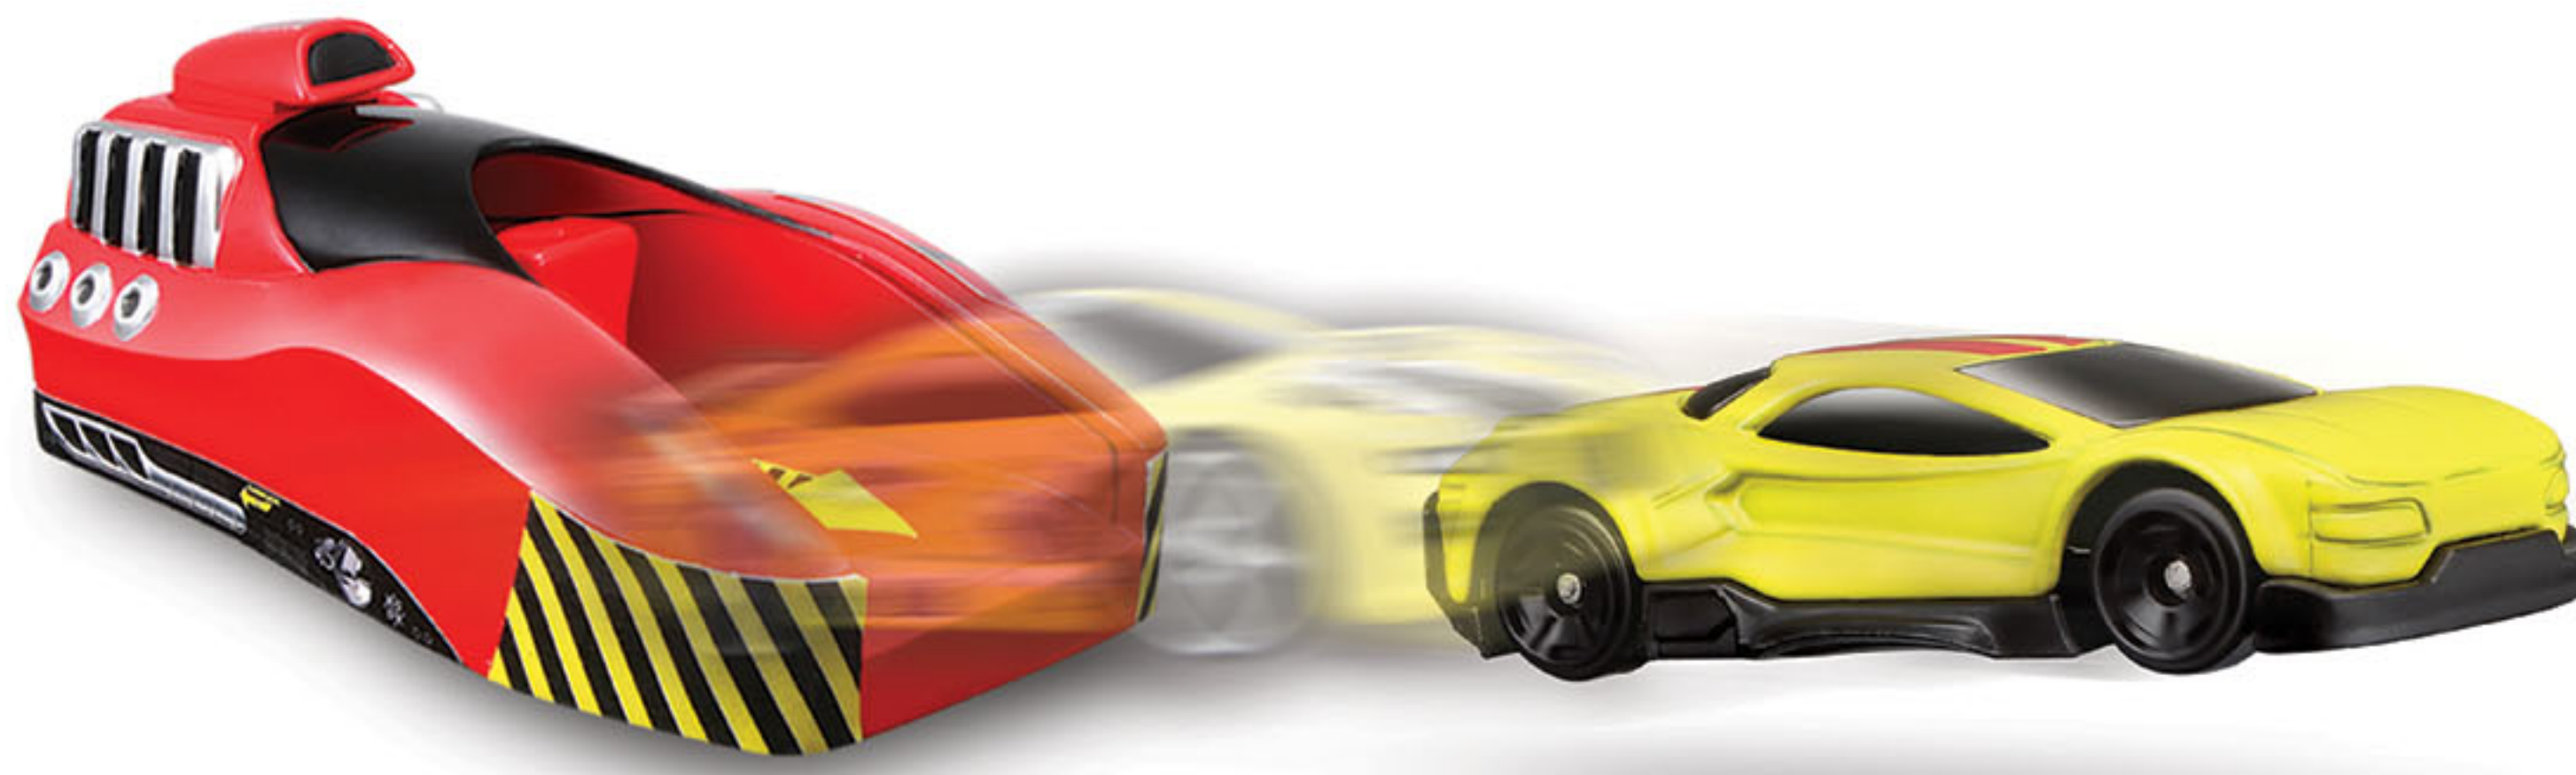

RACE LAUNCHER

- ▲ Spring-action launcher shoots the car
- ▲ One die-cast vehicle
- ▲ Vehicle has a die-cast metal body with plastic parts