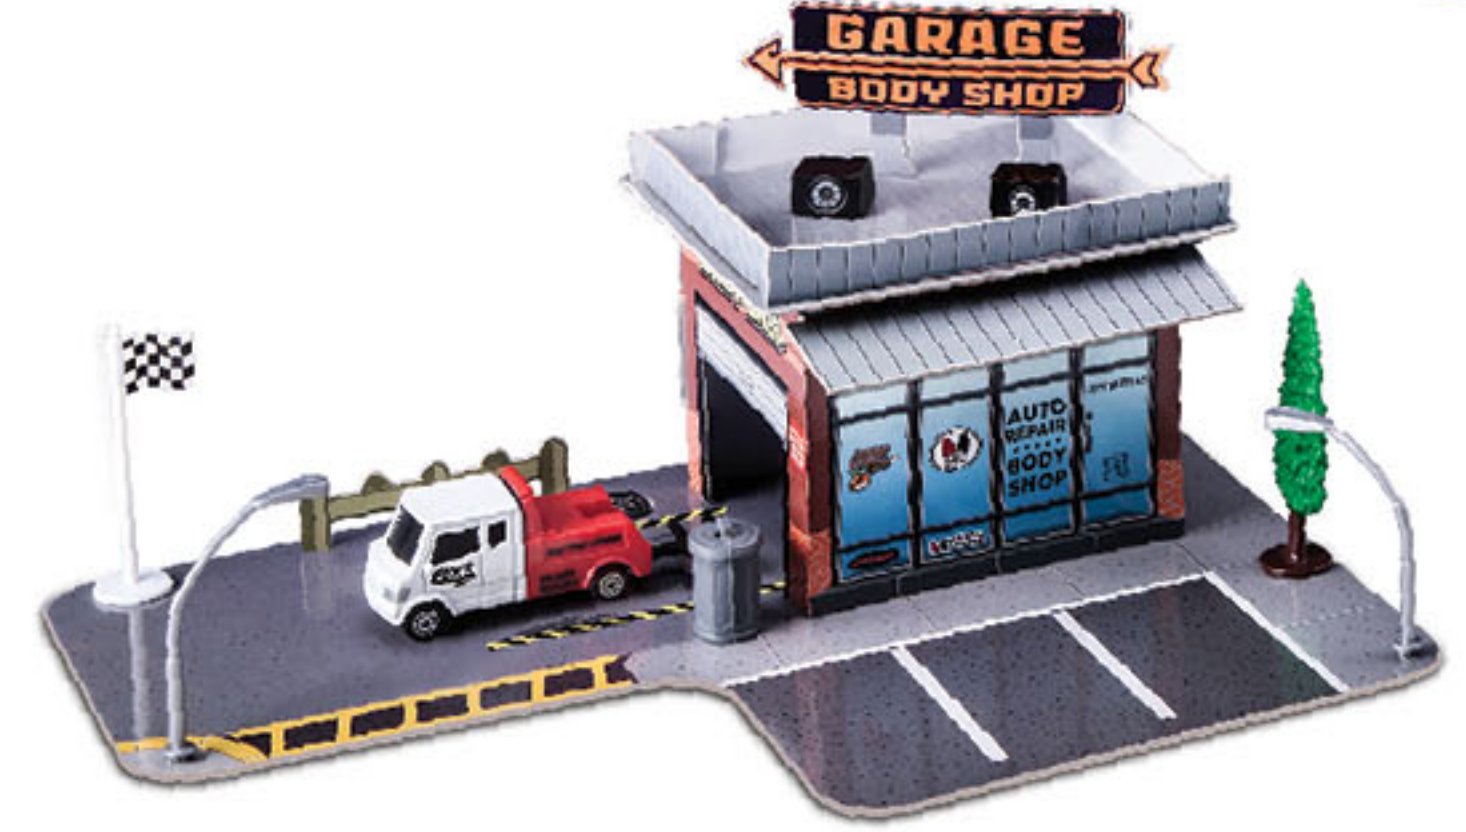

#12516
Garage