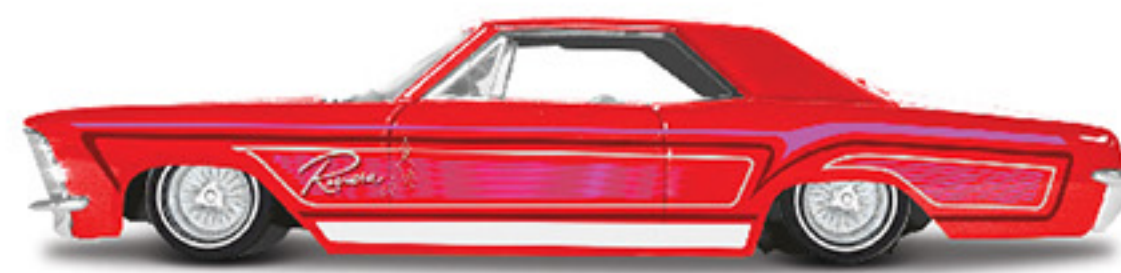

1:64 Lowriders
* 1965 Buick™ Riviera™
NEW