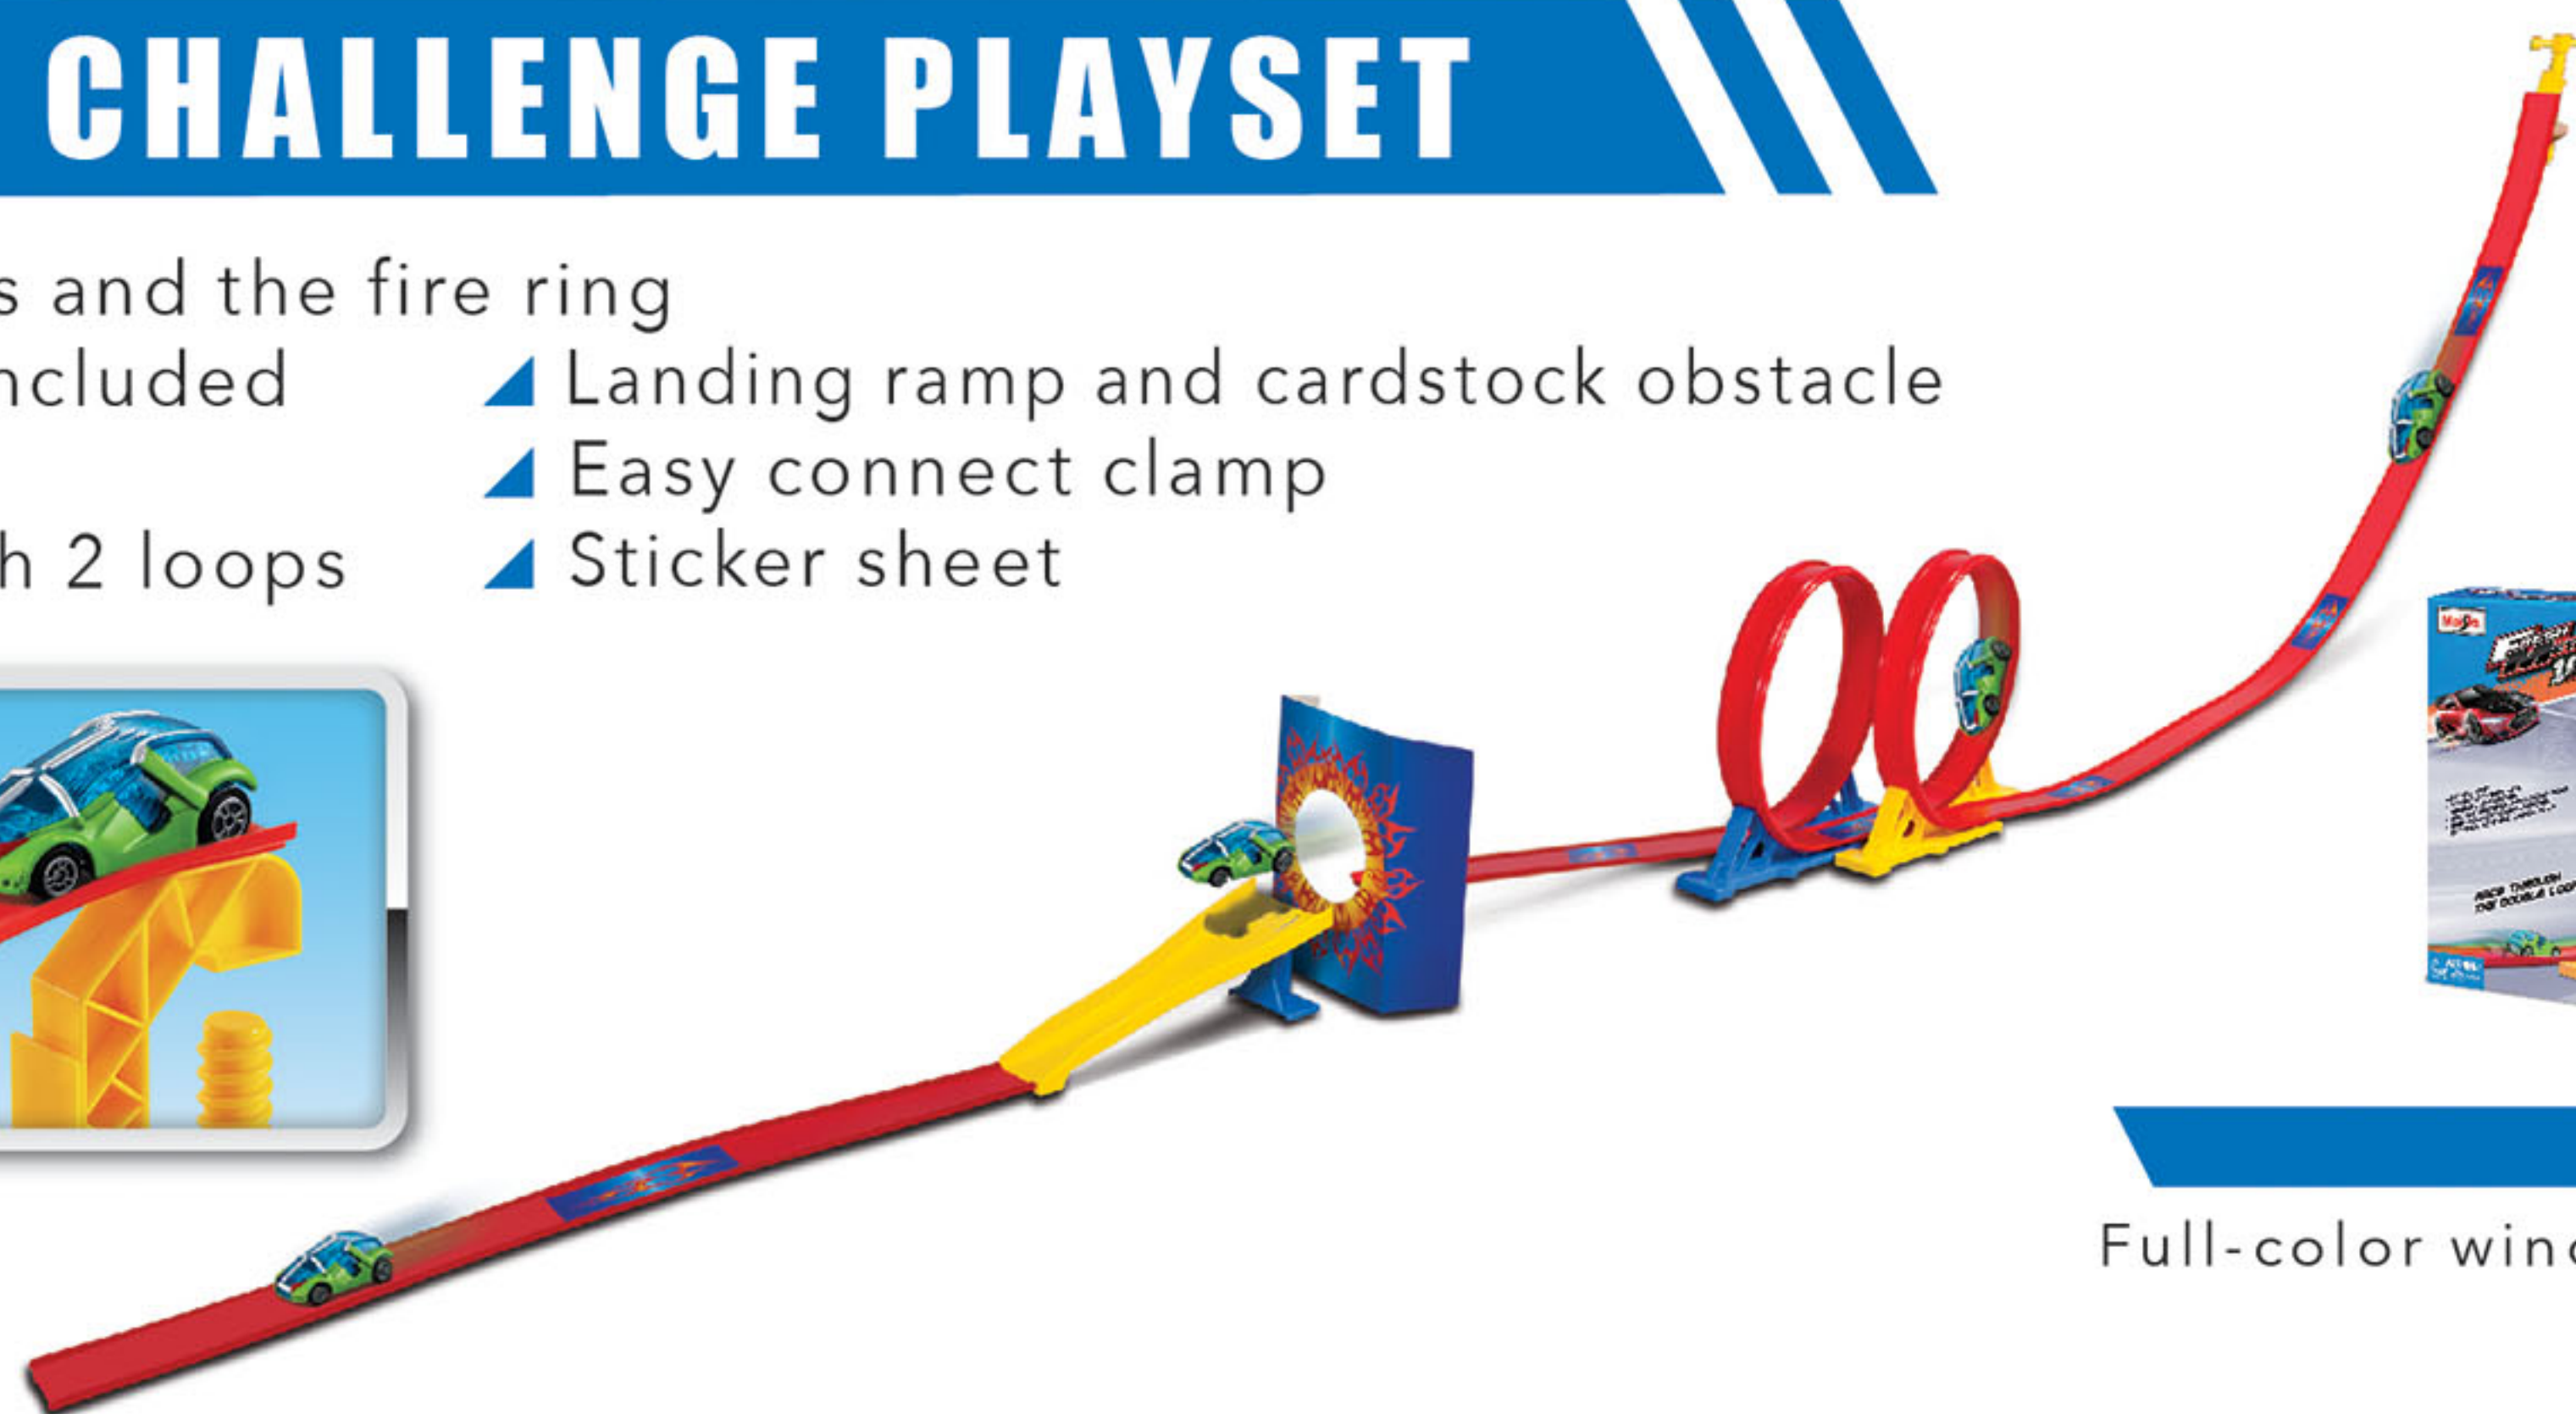

DOUBLE LOOP CHALLENGE PLAYSET

- ▲ Race through the loops and the fire ring
- ▲ 2 die-cast vehicles included
- ▲ Starting gate
- ▲ 13' (4 m) of track with 2 loops
- ▲ Landing ramp and cardstock obstacle
- ▲ Easy connect clamp
- ▲ Sticker sheet