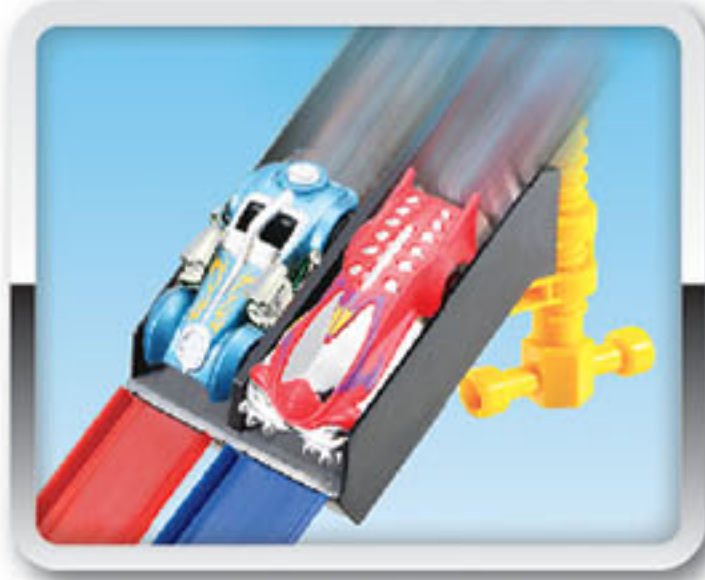

#12362

Full-color window box, Asst.,
Outer: 4 Pcs.

DOUBLE LOOP CHALLENGE PLAYSET

- ▲ Race through the loops and the fire ring
- ▲ 2 die-cast vehicles included
- ▲ Starting gate
- ▲ 13' (4 m) of track with 2 loops
- ▲ Landing ramp and cardstock obstacle
- ▲ Easy connect clamp
- ▲ Sticker sheet