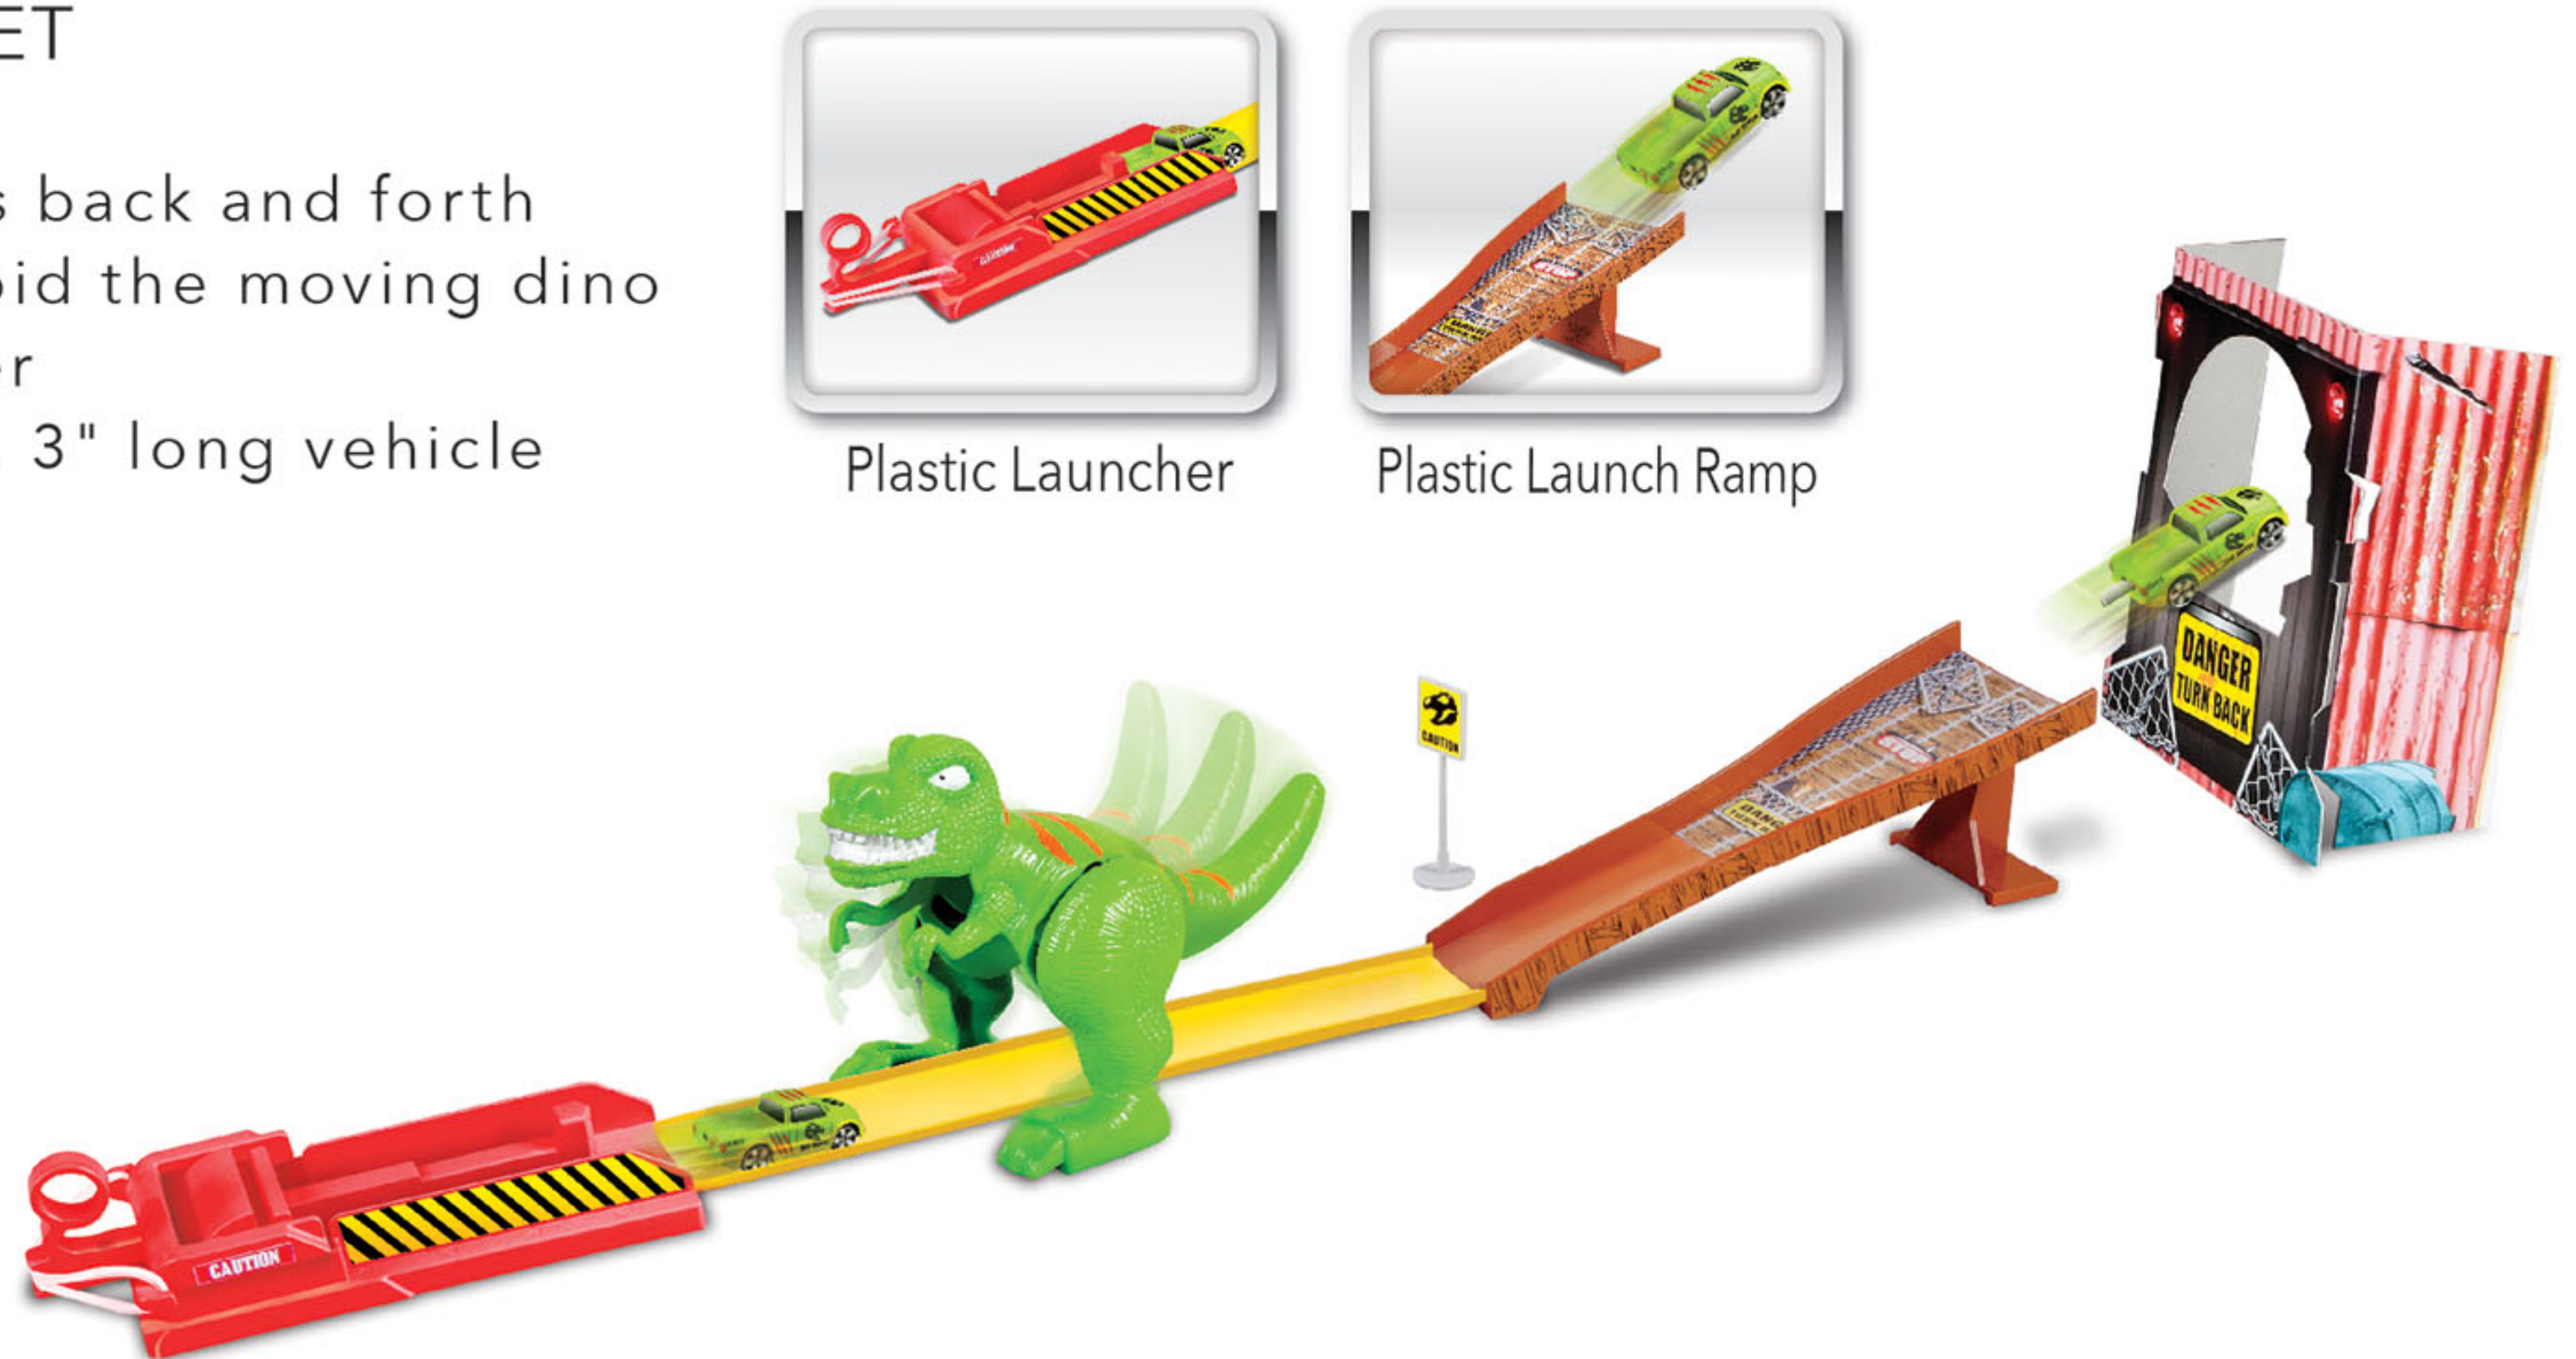

### DINO ADVENTURE DOUBLE LOOP CHALLENGE

Race down the jungle track and through the dual loops. Jump through the t-rex's mouth but don't get chomped

- ▲ 1 Dino-themed die-cast vehicle included
- ▲ Starting gate
- ▲ 13' (4 m) of track with 2 loops
- ▲ Landing ramp and cardboard T-rex head
- ▲ Easy connect clamp
- ▲ Sticker sheet

### DINO ESCAPE PLAYSET

Action set

- ▲ Dinosaur figure rocks back and forth
- ▲ Launch the car to avoid the moving dino
- ▲ Rubber-band launcher
- ▲ Includes one Approx. 3" long vehicle

\* #11063  
Full-color window box, Asst., Outer: 4 Pcs.