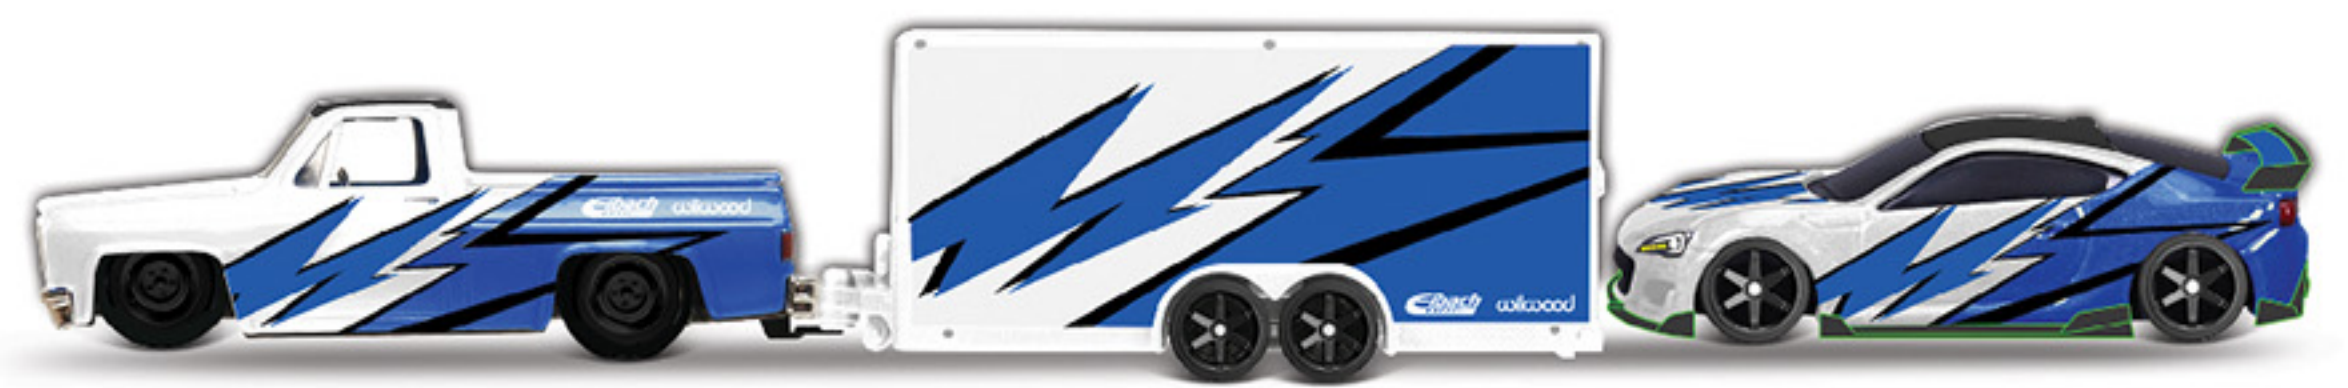

* 1987 Chevrolet® 1500 / Car Trailer /
2019 Subaru BRZ

NEW