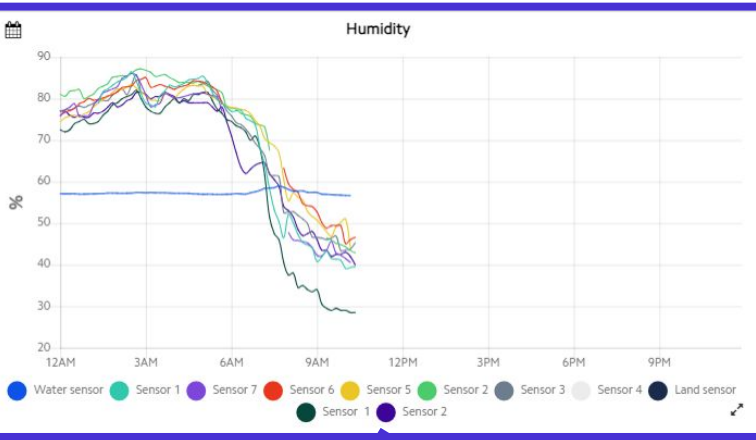

Integrating nature-based solutions with digital solutions

Physics Driven Models

http://www.ibpsa.org/proceedings/BS2019/BS2019_210458.pdf

Hybrid Driven Models

Data Driven Models

Thanks for your attention

ANY QUESTIONS?