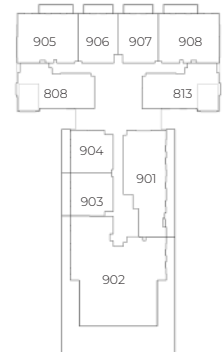

 2 BEDROOM APARTMENT

 3 BEDROOM APARTMENT

8TH FLOOR PLAN

1 BEDROOM APARTMENT

2 BEDROOM APARTMENT

3 BEDROOM APARTMENT

4 BEDROOM DUPLEX
LOWER LEVEL

9TH FLOOR PLAN

1 BEDROOM APARTMENT

2 BEDROOM APARTMENT

3 BEDROOM APARTMENT

4 BEDROOM DUPLEX
UPPER LEVEL

3 BEDROOM
PENTHOUSE

ELLINGTON HOUSE IV

STUDIO TYPE A

9TH FLOOR

8TH FLOOR

2ND - 7TH FLOOR

1ST FLOOR

Internal Living Area 373.51 sq.ft.

Outdoor Living Area 58.02 sq.ft.

Total Living Area 431.53 sq.ft.

Internal Living Area 438.20 sq.ft.

Outdoor Living Area 85.90 sq.ft.