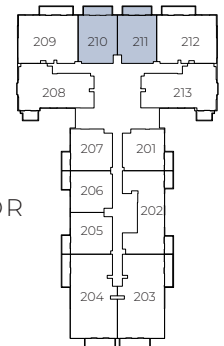

2ND - 7TH FLOOR