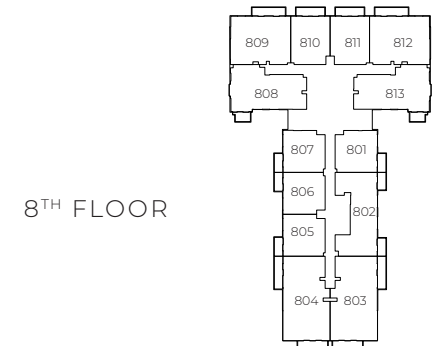

3 BEDROOM TYPE B

Internal Living Area 1639.77 sq.ft.

Outdoor Living Area 401.39 sq.ft.

Total Living Area 2041.16 sq.ft.