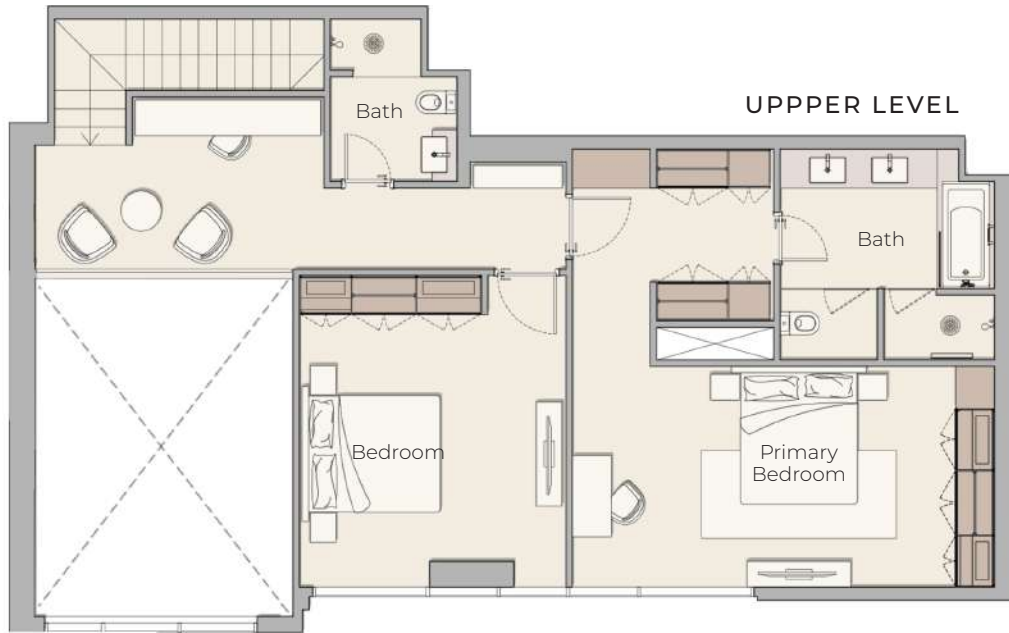

ELLINGTON HOUSE IV

4 BEDROOM TYPE DUPLEX

Internal Living Area 2362.03 sq.ft.

Outdoor Living Area 65.23 sq.ft.

Total Living Area 2427.26 sq.ft.