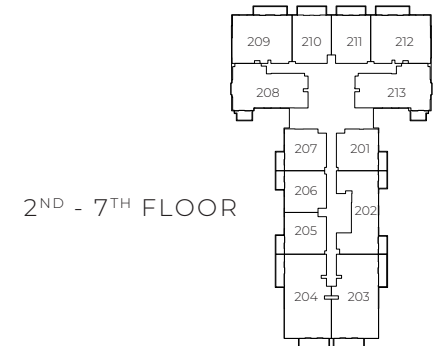

4 BEDROOM TYPE DUPLEX

Internal Living Area 2362.03 sq.ft.

Outdoor Living Area 65.23 sq.ft.

Total Living Area 2427.26 sq.ft.