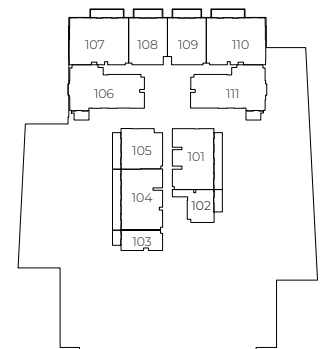

ELLINGTON HOUSE IV

3 BEDROOM TYPE A

9TH FLOOR

8TH FLOOR

2ND - 7TH FLOOR

1ST FLOOR

Internal Living Area 1635.25 sq.ft.

Outdoor Living Area 232.07 sq.ft.