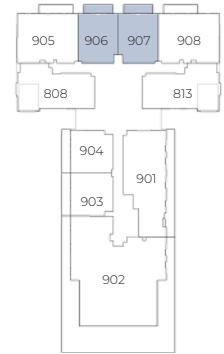

Total Living Area 524.09 sq.ft.

Internal Living Area 742.82 sq.ft.

Outdoor Living Area 70.07 sq.ft.

Total Living Area 817.09 sq.ft.

9TH FLOOR

8TH FLOOR

2ND - 7TH FLOOR

1ST FLOOR

Internal Living Area 806.86 sq.ft.

Outdoor Living Area 106.78 sq.ft.

Total Living Area 913.64 sq.ft.

ELLINGTON HOUSE IV

2 BEDROOM TYPE A

9TH FLOOR

8TH FLOOR

2ND - 7TH FLOOR