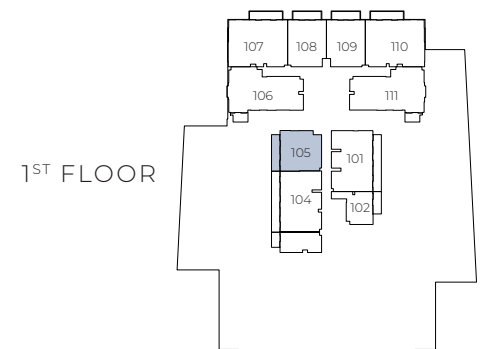

Internal Living Area 742.82 sq.ft.

Outdoor Living Area 70.07 sq.ft.

Total Living Area 817.09 sq.ft.