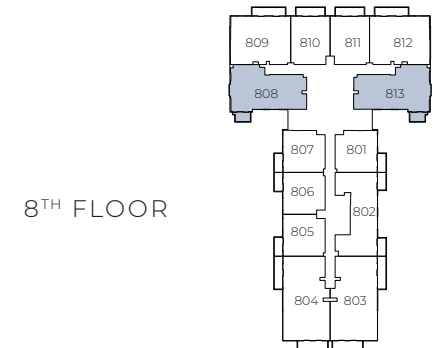

4 BEDROOM TYPE DUPLEX

Internal Living Area 2362.03 sq.ft.

Outdoor Living Area 65.23 sq.ft.

Total Living Area 2427.26 sq.ft.