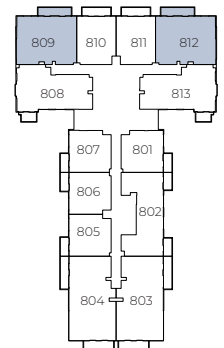

ELLINGTON HOUSE IV

2 BEDROOM TYPE C

8TH FLOOR

Internal Living Area 1246.89 sq.ft.

Outdoor Living Area 123.14 sq.ft.

Total Living Area 1370.03 sq.ft.