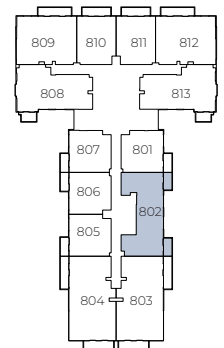

ELLINGTON HOUSE IV

2 BEDROOM TYPE E

8TH FLOOR

Internal Living Area 1252.27 sq.ft.

Outdoor Living Area 132.83 sq.ft.

Total Living Area 1385.10 sq.ft.