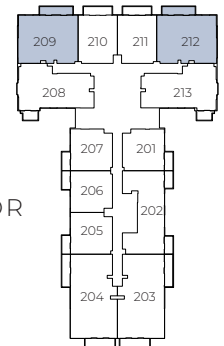

2ND - 7TH FLOOR