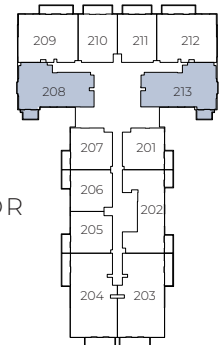

2ND - 7TH FLOOR