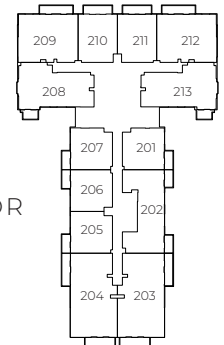

2ND - 7TH FLOOR