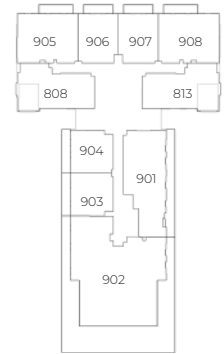

Internal Living Area 806.86 sq.ft.

Outdoor Living Area 106.78 sq.ft.

Total Living Area 913.64 sq.ft.

ELLINGTON HOUSE IV

2 BEDROOM TYPE A

9TH FLOOR

8TH FLOOR

2ND - 7TH FLOOR

1ST FLOOR

Internal Living Area 1132.26 sq.ft.

Outdoor Living Area 234.01 sq.ft.

Total Living Area 1366.26 sq.ft.

ELLINGTON HOUSE IV

2 BEDROOM TYPE B

9TH FLOOR

8TH FLOOR