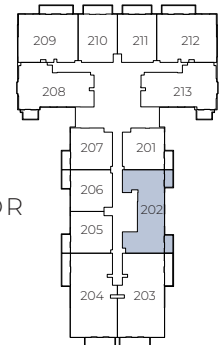

2ND - 7TH FLOOR