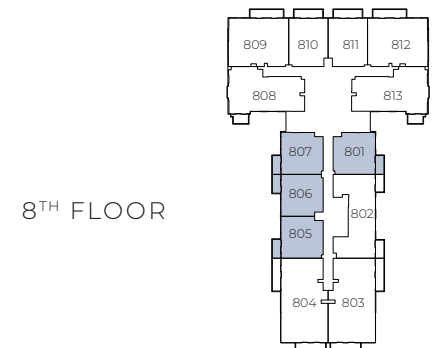

Internal Living Area 742.82 sq.ft.

Outdoor Living Area 70.07 sq.ft.

Total Living Area 817.09 sq.ft.