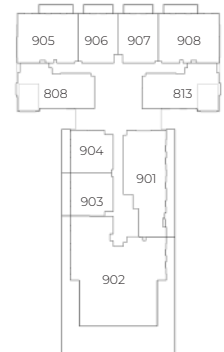

1ST FLOOR

Internal Living Area 1132.26 sq.ft.

Outdoor Living Area 234.01 sq.ft.

Total Living Area 1366.26 sq.ft.

ELLINGTON HOUSE IV

2 BEDROOM TYPE B

9TH FLOOR

8TH FLOOR

2ND - 7TH FLOOR

1ST FLOOR

Internal Living Area 1118.69 sq.ft.

Outdoor Living Area 218.72 sq.ft.

Total Living Area 1337.42 sq.ft.

ELLINGTON HOUSE IV

2 BEDROOM TYPE C

9TH FLOOR