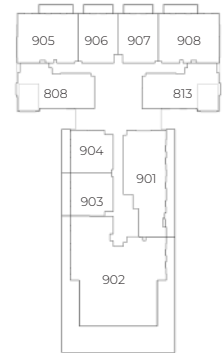

ELLINGTON HOUSE IV

3 BEDROOM TYPE A

9TH FLOOR

8TH FLOOR

2ND - 7TH FLOOR

1ST FLOOR

Internal Living Area 1635.25 sq.ft.

Outdoor Living Area 232.07 sq.ft.