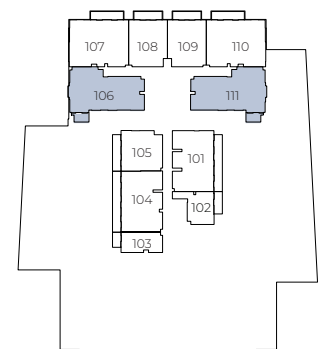

9TH FLOOR

8TH FLOOR

2ND - 7TH FLOOR

1ST FLOOR

Internal Living Area 1294.36 sq.ft.

Outdoor Living Area 65.12 sq.ft.

Total Living Area 1359.48 sq.ft.

ELLINGTON HOUSE IV