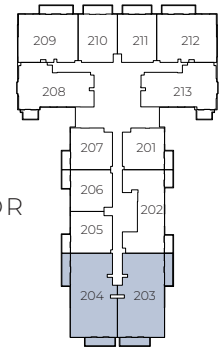

ELLINGTON HOUSE IV

3 BEDROOM TYPE A

9TH FLOOR

8TH FLOOR

2ND - 7TH FLOOR

1ST FLOOR

Internal Living Area 1635.25 sq.ft.

Outdoor Living Area 232.07 sq.ft.