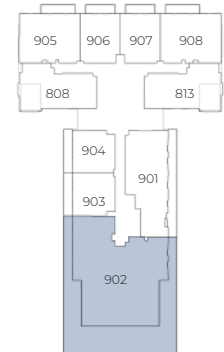

ELLINGTON HOUSE IV

3 BEDROOM PENTHOUSE

9TH FLOOR

Internal Living Area 3513.34 sq.ft.

Outdoor Living Area 2313.92 sq.ft.

Total Living Area 5827.26 sq.ft.