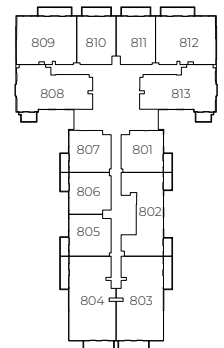

ELLINGTON HOUSE IV

2 BEDROOM TYPE D

8TH FLOOR

Internal Living Area 1294.36 sq.ft.

Outdoor Living Area 65.12 sq.ft.

Total Living Area 1359.48 sq.ft.