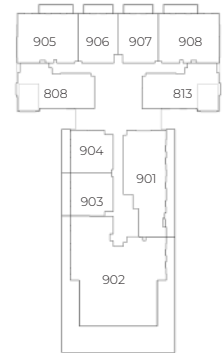

ELLINGTON HOUSE IV

2 BEDROOM TYPE E

9TH FLOOR

Internal Living Area 1252.27 sq.ft.

Outdoor Living Area 132.83 sq.ft.

Total Living Area 1385.10 sq.ft.