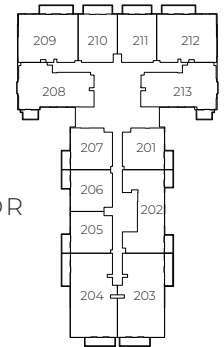

Internal Living Area 806.86 sq.ft.

Outdoor Living Area 106.78 sq.ft.

Total Living Area 913.64 sq.ft.

ELLINGTON HOUSE IV

2 BEDROOM TYPE A

9TH FLOOR

8TH FLOOR

2ND - 7TH FLOOR