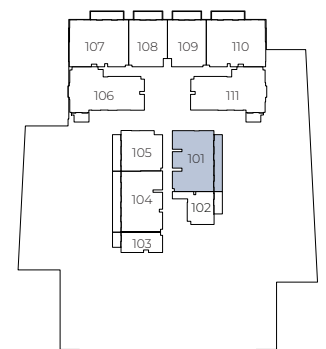

1ST FLOOR

Internal Living Area 1132.26 sq.ft.

Outdoor Living Area 234.01 sq.ft.

Total Living Area 1366.26 sq.ft.

ELLINGTON HOUSE IV

2 BEDROOM TYPE B

9TH FLOOR

8TH FLOOR

2ND - 7TH FLOOR

1ST FLOOR

Internal Living Area 1118.69 sq.ft.

Outdoor Living Area 218.72 sq.ft.

Total Living Area 1337.42 sq.ft.

ELLINGTON HOUSE IV

2 BEDROOM TYPE C

9TH FLOOR