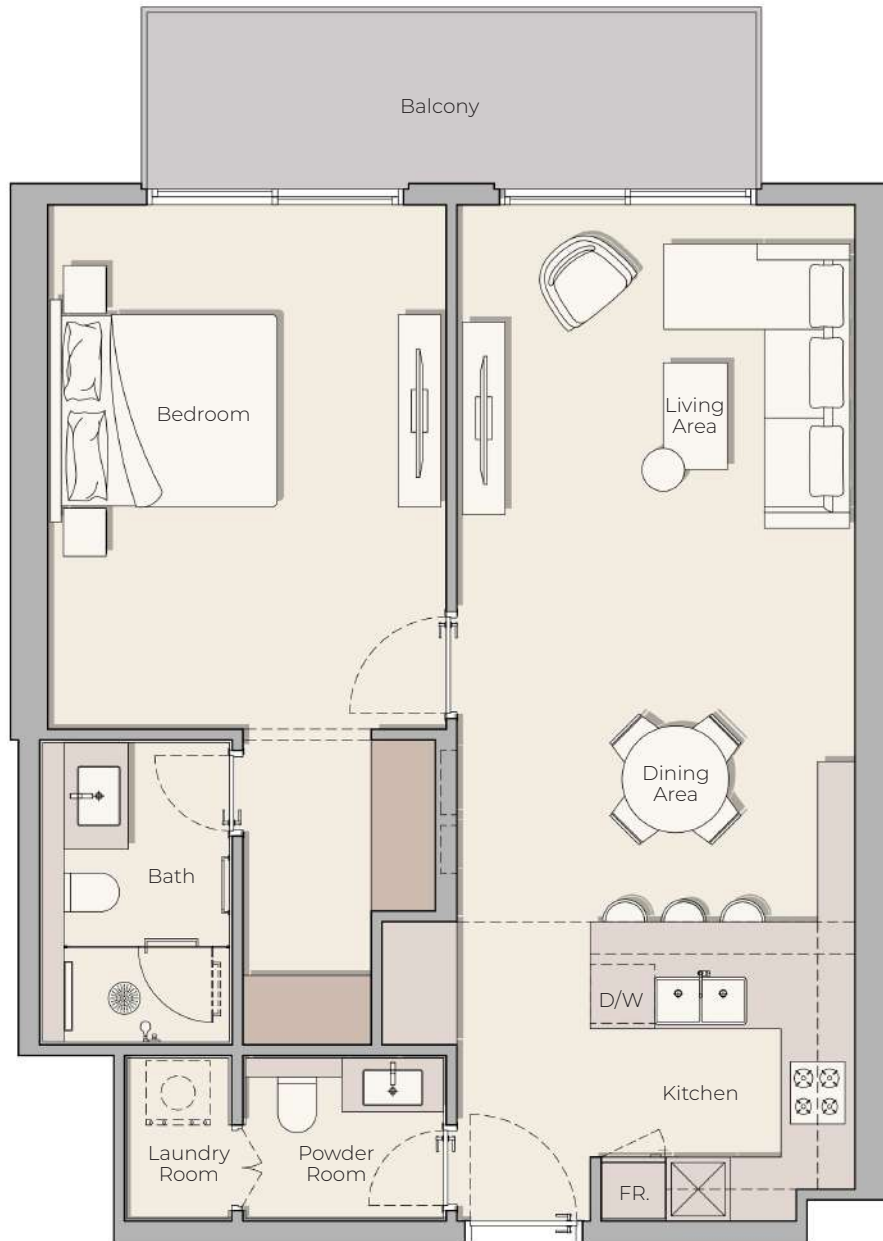

Internal Living Area 806.86 sq.ft.

Outdoor Living Area 106.78 sq.ft.

Total Living Area 913.64 sq.ft.