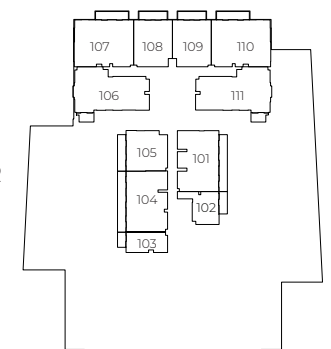

9TH FLOOR

8TH FLOOR

2ND - 7TH FLOOR

1ST FLOOR

Internal Living Area 3513.34 sq.ft.

Outdoor Living Area 2313.92 sq.ft.

Total Living Area 5827.26 sq.ft.

ELLINGTON HOUSE IV