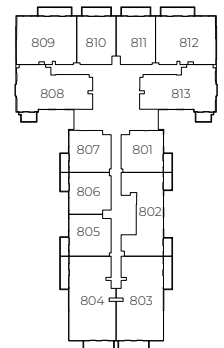

Internal Living Area 806.86 sq.ft.

Outdoor Living Area 106.78 sq.ft.

Total Living Area 913.64 sq.ft.

ELLINGTON HOUSE IV

2 BEDROOM TYPE A

9TH FLOOR

8TH FLOOR

2ND - 7TH FLOOR