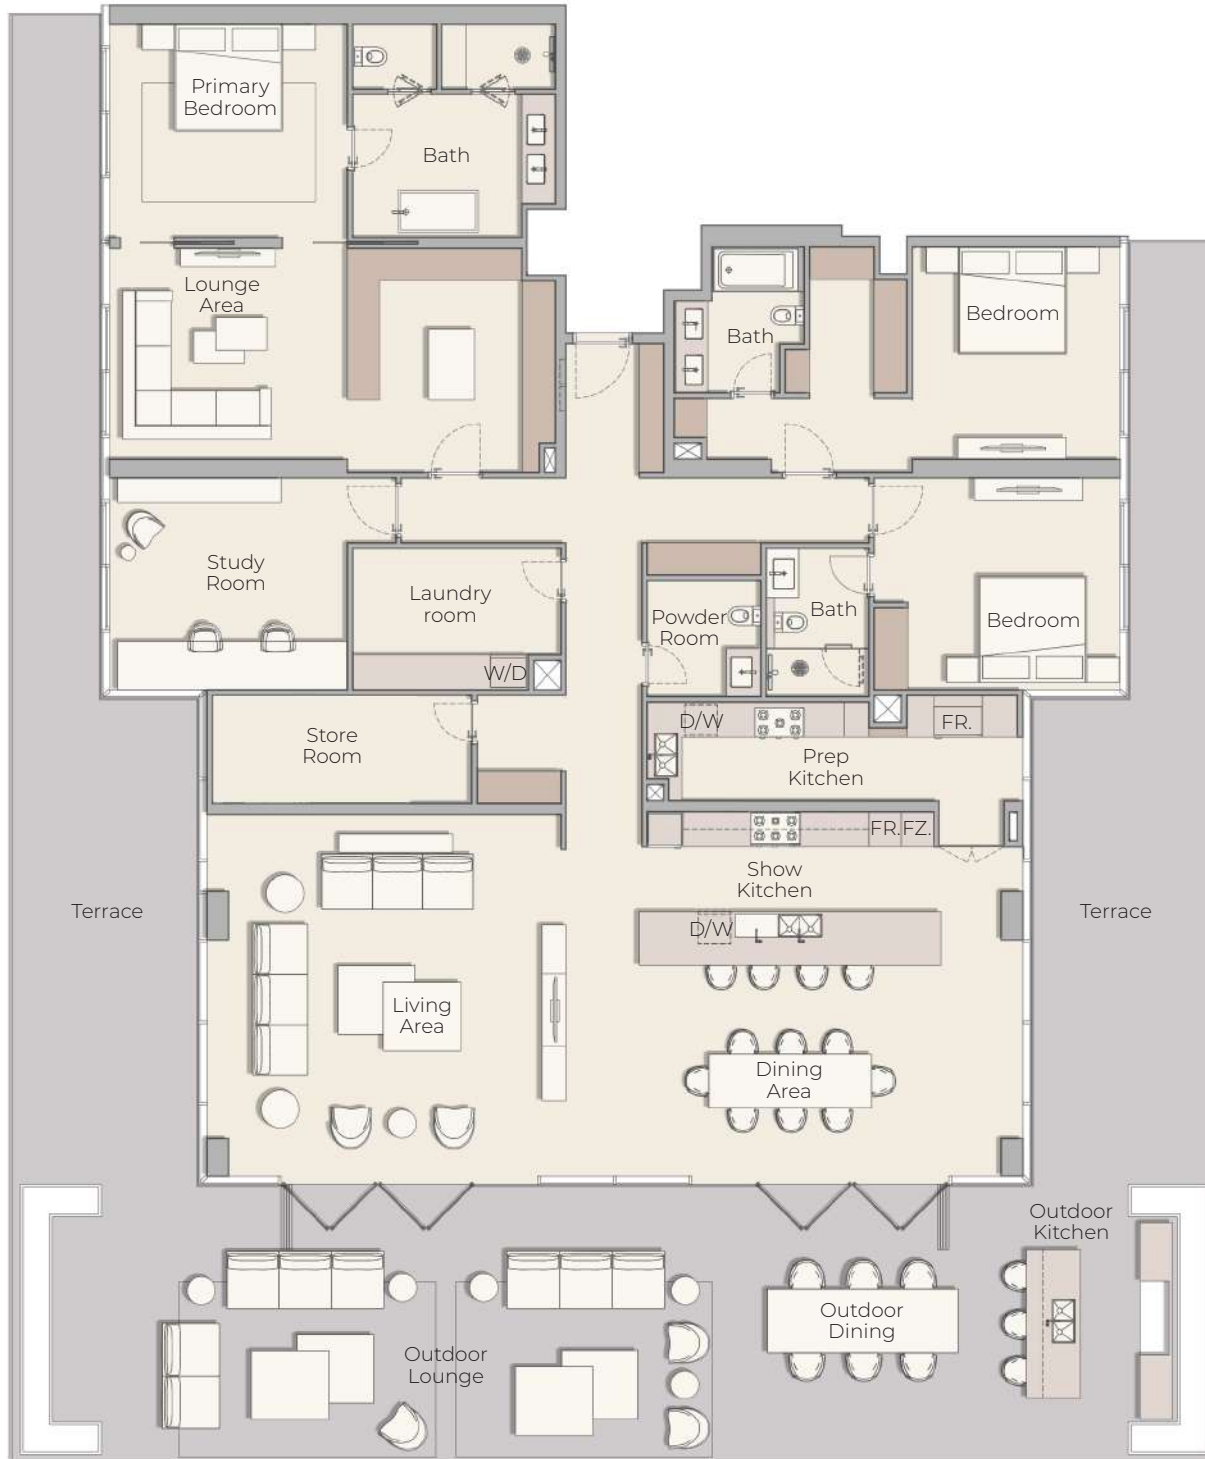

EH
ELLINGTON HOUSE IV

ELLINGTON

EH

ELLINGTON HOUSE IV

FLOORPLANS

1ST FLOOR PLAN

2ND - 7TH FLOOR PLAN

 1 BEDROOM APARTMENT

Total Living Area 1867.32 sq.ft.

ELLINGTON HOUSE IV

3 BEDROOM TYPE B

Internal Living Area 1639.77 sq.ft.

Outdoor Living Area 401.39 sq.ft.

Total Living Area 2041.16 sq.ft.

ELLINGTON HOUSE IV

3 BEDROOM PENTHOUSE

9TH FLOOR

8TH FLOOR

2ND - 7TH FLOOR

1ST FLOOR

Internal Living Area 3513.34 sq.ft.

Outdoor Living Area 2313.92 sq.ft.

Total Living Area 5827.26 sq.ft.

ELLINGTON HOUSE IV