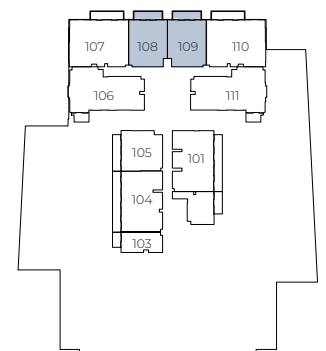

 2 BEDROOM APARTMENT

 3 BEDROOM APARTMENT

8TH FLOOR PLAN

1 BEDROOM APARTMENT

2 BEDROOM APARTMENT

3 BEDROOM APARTMENT

4 BEDROOM DUPLEX
LOWER LEVEL

9TH FLOOR PLAN

Total Living Area 524.09 sq.ft.

Internal Living Area 742.82 sq.ft.

Outdoor Living Area 70.07 sq.ft.

Total Living Area 817.09 sq.ft.

9TH FLOOR

8TH FLOOR

2ND - 7TH FLOOR

1ST FLOOR

Internal Living Area 806.86 sq.ft.

Outdoor Living Area 106.78 sq.ft.

Total Living Area 913.64 sq.ft.

ELLINGTON HOUSE IV

2 BEDROOM TYPE A

9TH FLOOR

8TH FLOOR

2ND - 7TH FLOOR