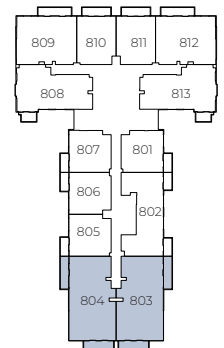

ELLINGTON HOUSE IV

3 BEDROOM TYPE A

9TH FLOOR

8TH FLOOR

2ND - 7TH FLOOR

1ST FLOOR

Internal Living Area 1635.25 sq.ft.

Outdoor Living Area 232.07 sq.ft.