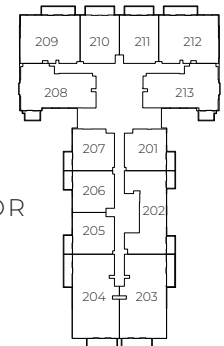

2ND - 7TH FLOOR