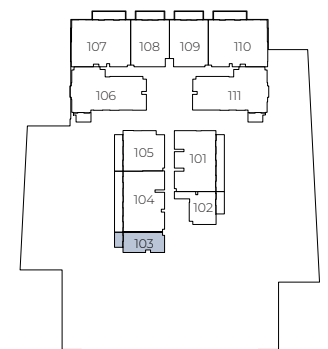

EH
ELLINGTON HOUSE IV

ELLINGTON

EH

ELLINGTON HOUSE IV

FLOORPLANS

1ST FLOOR PLAN

2ND - 7TH FLOOR PLAN

 1 BEDROOM APARTMENT

 2 BEDROOM APARTMENT

 3 BEDROOM APARTMENT

8TH FLOOR PLAN

1 BEDROOM APARTMENT

2 BEDROOM APARTMENT

3 BEDROOM APARTMENT

4 BEDROOM DUPLEX
LOWER LEVEL

9TH FLOOR PLAN

1 BEDROOM APARTMENT

2 BEDROOM APARTMENT

3 BEDROOM APARTMENT

4 BEDROOM DUPLEX
UPPER LEVEL

3 BEDROOM
PENTHOUSE

ELLINGTON HOUSE IV

STUDIO TYPE A

9TH FLOOR

8TH FLOOR

2ND - 7TH FLOOR

1ST FLOOR

Internal Living Area 373.51 sq.ft.

Outdoor Living Area 58.02 sq.ft.

Total Living Area 431.53 sq.ft.

Internal Living Area 438.20 sq.ft.

Outdoor Living Area 85.90 sq.ft.