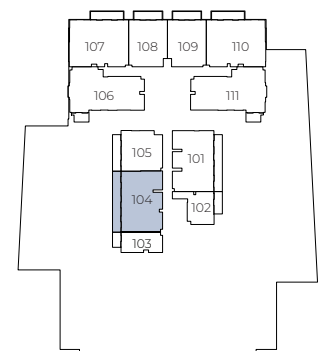

Internal Living Area 806.86 sq.ft.

Outdoor Living Area 106.78 sq.ft.

Total Living Area 913.64 sq.ft.

ELLINGTON HOUSE IV

2 BEDROOM TYPE A

9TH FLOOR

8TH FLOOR

2ND - 7TH FLOOR

1ST FLOOR

Internal Living Area 1132.26 sq.ft.

Outdoor Living Area 234.01 sq.ft.

Total Living Area 1366.26 sq.ft.

ELLINGTON HOUSE IV

2 BEDROOM TYPE B

9TH FLOOR

8TH FLOOR