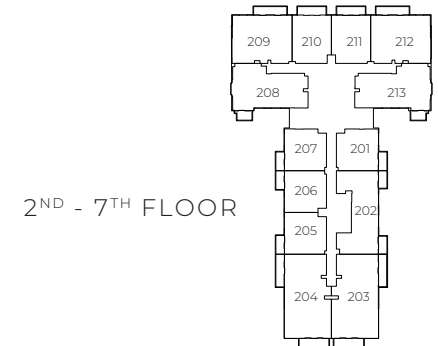

3 BEDROOM TYPE B

Internal Living Area 1639.77 sq.ft.

Outdoor Living Area 401.39 sq.ft.

Total Living Area 2041.16 sq.ft.