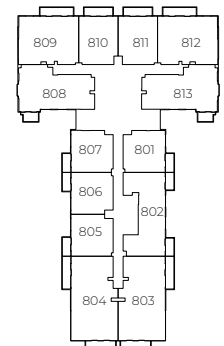

ELLINGTON HOUSE IV

3 BEDROOM PENTHOUSE

8TH FLOOR

Internal Living Area 3513.34 sq.ft.

Outdoor Living Area 2313.92 sq.ft.

Total Living Area 5827.26 sq.ft.