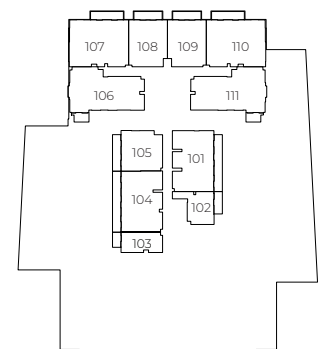

ELLINGTON HOUSE IV

2 BEDROOM TYPE E

1ST FLOOR

Internal Living Area 1252.27 sq.ft.

Outdoor Living Area 132.83 sq.ft.

Total Living Area 1385.10 sq.ft.