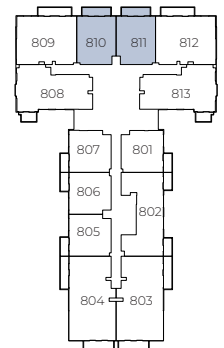

8TH FLOOR

Internal Living Area 806.86 sq.ft.

Outdoor Living Area 106.78 sq.ft.

Total Living Area 913.64 sq.ft.