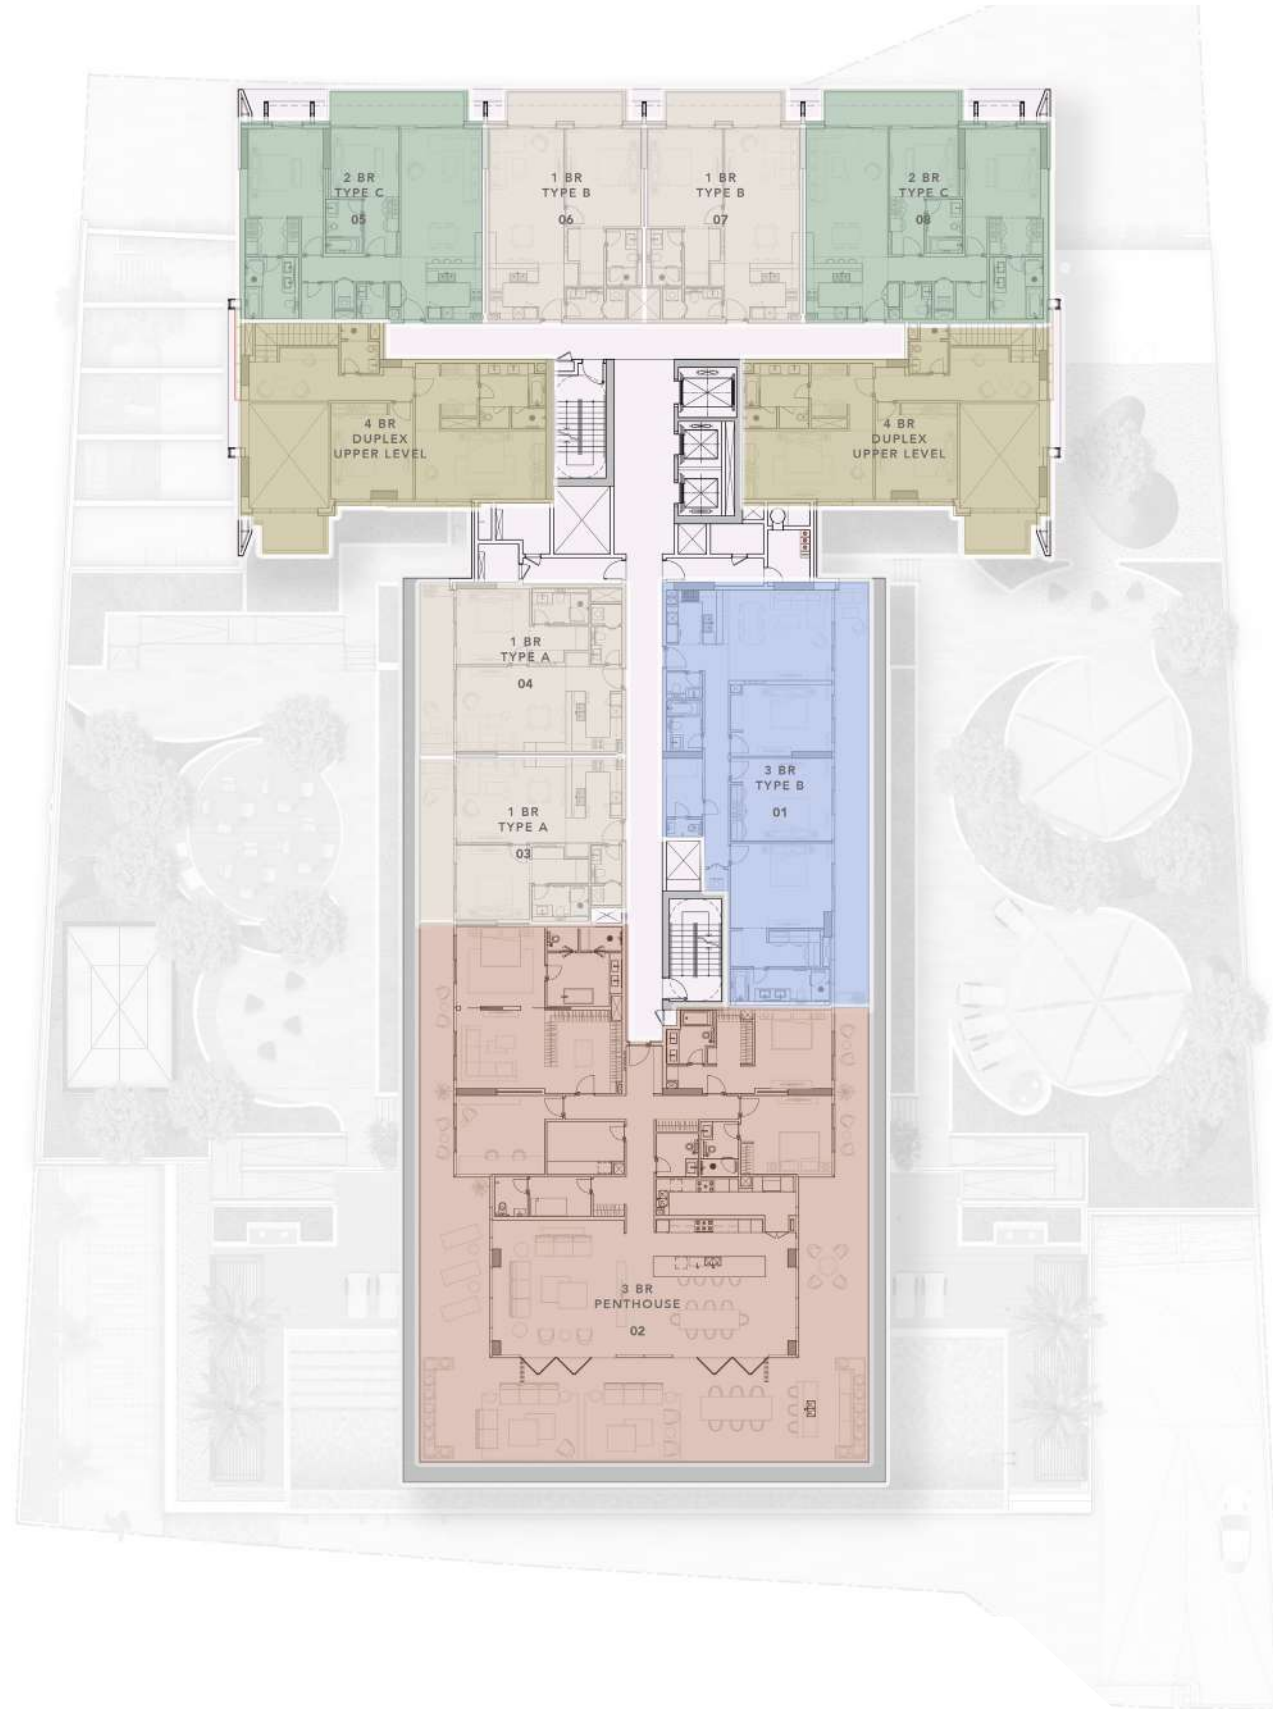

EH
ELLINGTON HOUSE IV

ELLINGTON

EH

ELLINGTON HOUSE IV

FLOORPLANS

1ST FLOOR PLAN

2ND - 7TH FLOOR PLAN

 1 BEDROOM APARTMENT

 2 BEDROOM APARTMENT

 3 BEDROOM APARTMENT

8TH FLOOR PLAN

1 BEDROOM APARTMENT

2 BEDROOM APARTMENT

3 BEDROOM APARTMENT

4 BEDROOM DUPLEX
LOWER LEVEL

9TH FLOOR PLAN

1 BEDROOM APARTMENT

2 BEDROOM APARTMENT

3 BEDROOM APARTMENT

4 BEDROOM DUPLEX
UPPER LEVEL

3 BEDROOM
PENTHOUSE

ELLINGTON HOUSE IV

STUDIO TYPE A

9TH FLOOR

8TH FLOOR

2ND - 7TH FLOOR

1ST FLOOR

Internal Living Area 373.51 sq.ft.

Outdoor Living Area 58.02 sq.ft.

Total Living Area 431.53 sq.ft.

Internal Living Area 438.20 sq.ft.

Outdoor Living Area 85.90 sq.ft.