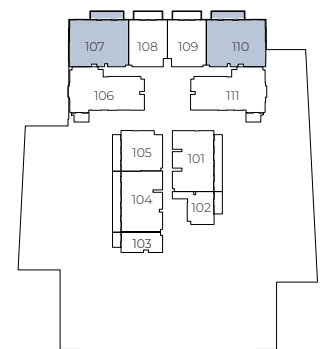

2ND - 7TH FLOOR

1ST FLOOR

Internal Living Area 1118.69 sq.ft.

Outdoor Living Area 218.72 sq.ft.

Total Living Area 1337.42 sq.ft.

ELLINGTON HOUSE IV

2 BEDROOM TYPE C

9TH FLOOR

8TH FLOOR

2ND - 7TH FLOOR

1ST FLOOR

Internal Living Area 1246.89 sq.ft.

Outdoor Living Area 123.14 sq.ft.

Total Living Area 1370.03 sq.ft.

ELLINGTON HOUSE IV

2 BEDROOM TYPE D

9TH FLOOR

8TH FLOOR

2ND - 7TH FLOOR

1ST FLOOR

Internal Living Area 1294.36 sq.ft.

Outdoor Living Area 65.12 sq.ft.

Total Living Area 1359.48 sq.ft.

ELLINGTON HOUSE IV