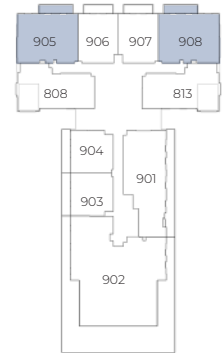

2ND - 7TH FLOOR

1ST FLOOR

Internal Living Area 1118.69 sq.ft.

Outdoor Living Area 218.72 sq.ft.

Total Living Area 1337.42 sq.ft.

ELLINGTON HOUSE IV

2 BEDROOM TYPE C

9TH FLOOR