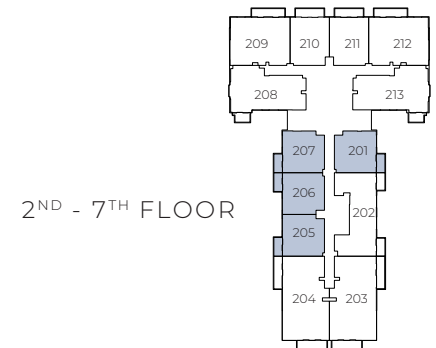

Internal Living Area 742.82 sq.ft.

Outdoor Living Area 70.07 sq.ft.

Total Living Area 817.09 sq.ft.