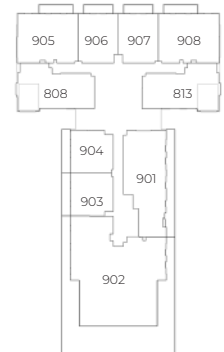

8TH FLOOR

2ND - 7TH FLOOR

1ST FLOOR

Internal Living Area 1246.89 sq.ft.

Outdoor Living Area 123.14 sq.ft.

Total Living Area 1370.03 sq.ft.

ELLINGTON HOUSE IV

2 BEDROOM TYPE D

9TH FLOOR

8TH FLOOR

2ND - 7TH FLOOR

1ST FLOOR

Internal Living Area 1294.36 sq.ft.

Outdoor Living Area 65.12 sq.ft.

Total Living Area 1359.48 sq.ft.

ELLINGTON HOUSE IV