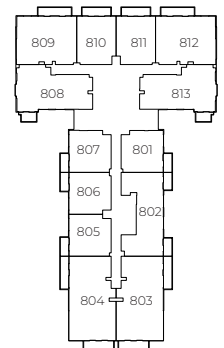

1ST FLOOR

Internal Living Area 1132.26 sq.ft.

Outdoor Living Area 234.01 sq.ft.

Total Living Area 1366.26 sq.ft.

ELLINGTON HOUSE IV

2 BEDROOM TYPE B

9TH FLOOR

8TH FLOOR