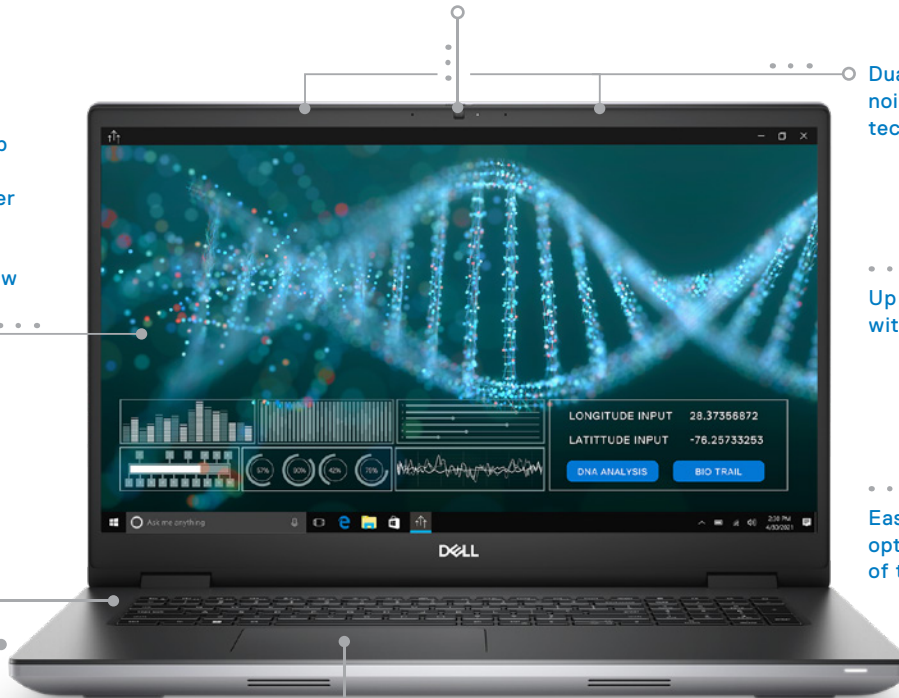

7770

Flexible chassis design

Put max power behind your purpose with a scalable 17.3" mobile workstation.

FHD IR Camera, Windows Hello compliance, Integrated Camera Shutter, Proximity, Contextual Privacy and Ambient Light Sensors

16:9 aspect ratio (up to HDR500 UHD), display with narrower bezel, 500nits, PremierColor, 100% DCI-P3, ComfortView Plus (LBL) options

Dual array mics with noise suppression technology

Up to 16TB of storage, with 4 Gen 4 M.2 slots

Easy access storage with optional door on the bottom of the base

Pro 2.5 keyboard

Optional Smart Card Reader

Chassis intrusion sensor

Large click pad with optional NFC reader

WiFi 6E

Bluetooth 5.2

Dell Optimizer for Precision

- ExpressSign-in
- ExpressConnect
- ExpressCharge
- ExpressDischarge
- ExpressResponse
- Intelligent Audio
- Reporting & Analytics

Sustainability

- EPEAT Gold Registered
- 100% recycled plastics & cardboard contained in packaging

Up to 240W adapter

Up to 93Whr battery

Advanced Thermals

- User Selectable Thermals Tables (USTT)
- Dual Opposing Output (DOO) fan with liquid polymer blades
- Dual intake venting
- Thermal insulated material, GORE™