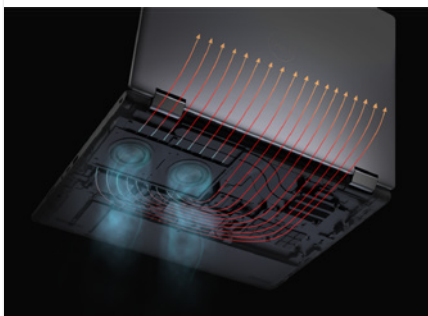

7770

Flexible chassis design

Put max power behind your purpose with a scalable 17.3" mobile workstation.

FHD IR Camera, Windows Hello compliance, Integrated Camera Shutter, Proximity, Contextual Privacy and Ambient Light Sensors

16:9 aspect ratio (up to HDR500 UHD), display with narrower bezel, 500nits, PremierColor, 100% DCI-P3, ComfortView Plus (LBL) options

Dual array mics with noise suppression technology

Up to 16TB of storage, with 4 Gen 4 M.2 slots

Easy access storage with optional door on the bottom of the base

Pro 2.5 keyboard

Optional Smart Card Reader

Chassis intrusion sensor

Large click pad with optional NFC reader

WiFi 6E

Bluetooth 5.2

Dell Optimizer for Precision

- ExpressSign-in
- ExpressConnect
- ExpressCharge
- ExpressDischarge
- ExpressResponse
- Intelligent Audio
- Reporting & Analytics

Sustainability

- EPEAT Gold Registered
- 100% recycled plastics & cardboard contained in packaging

Up to 240W adapter

Up to 93Whr battery

Advanced Thermals

- User Selectable Thermals Tables (USTT)
- Dual Opposing Output (DOO) fan with liquid polymer blades
- Dual intake venting
- Thermal insulated material, GORE™