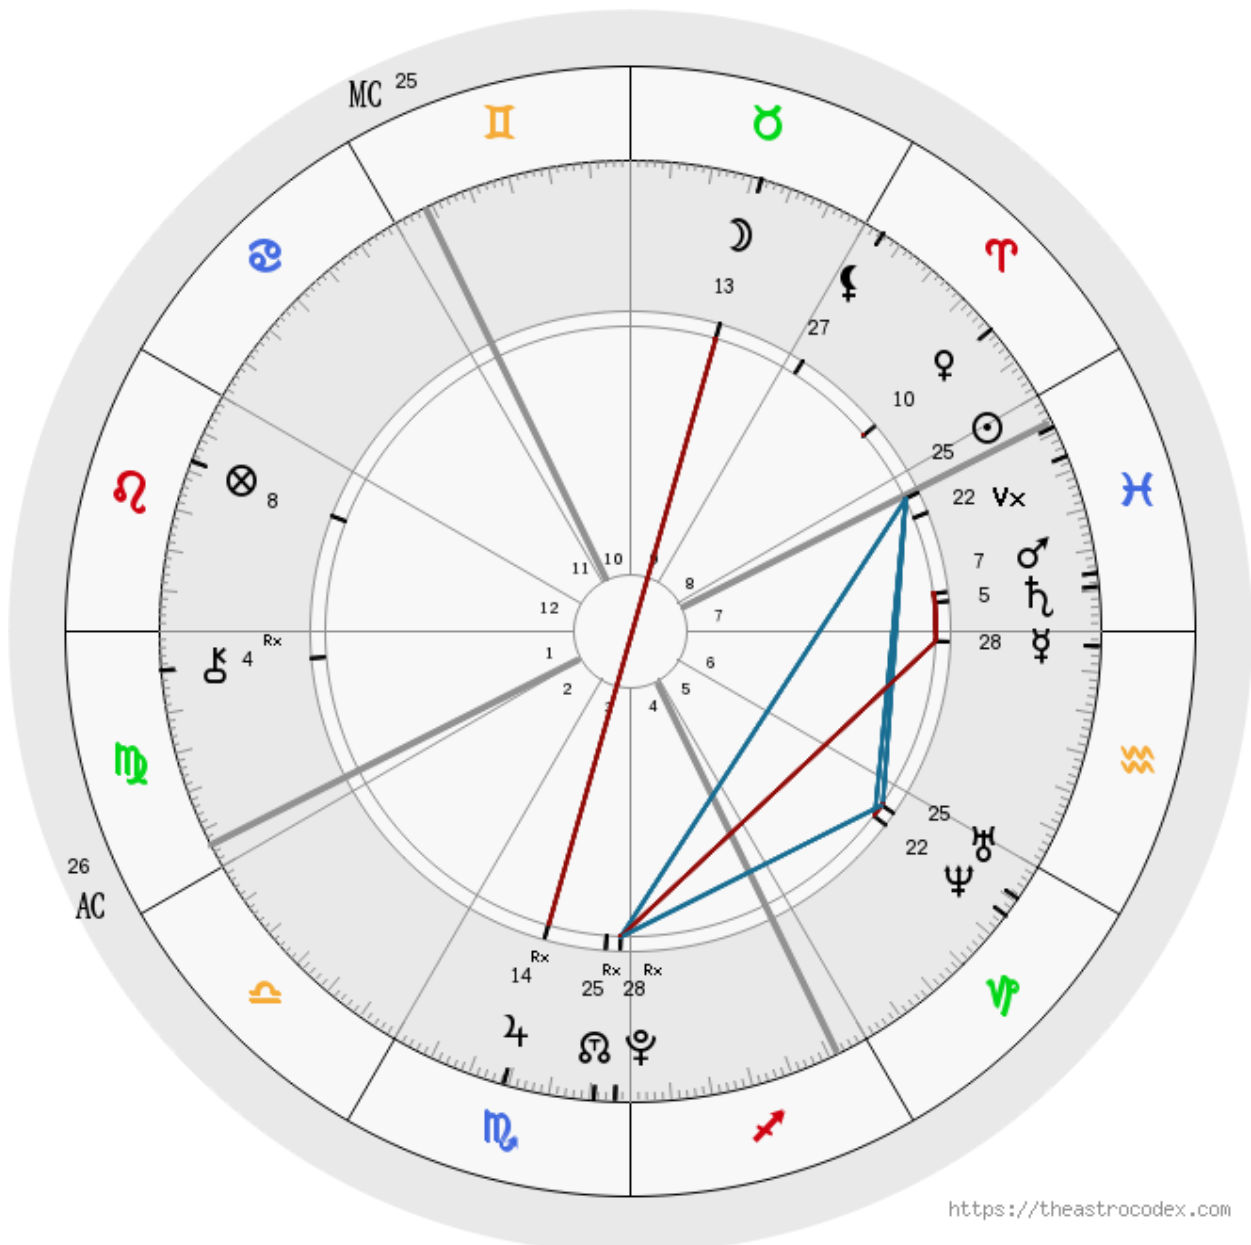

Free Natal Chart in Whole Sign

theastrocodex.com/natal-chart-whole-sign

Start Over

16 March 1994 at 17:50 (5:50 pm) (time zone = UTC +1)

Universal Time: 16:50

Budapest, Budapest, Hungary

47°N30' 19°E2'

Tropical Zodiac

Whole Sign Houses

Chart Data For nephilae

<https://theastrocodex.com>

Planets and Points in the Signs

Ascendant in Virgo 26° 43' 50"

Read about [The Ascendant in Virgo](#)

Sun in Pisces 25° 52' 16"

Read about [The Sun in Pisces](#)

Moon in Taurus 13° 55' 42"

Read about [The Moon in Taurus](#)

Mercury in Aquarius 28° 19' 25"

Read about [Mercury in Aquarius](#)

Venus in Aries 10° 04' 14"

Read about [Venus in Aries](#)

Mars in Pisces 7° 16' 06"