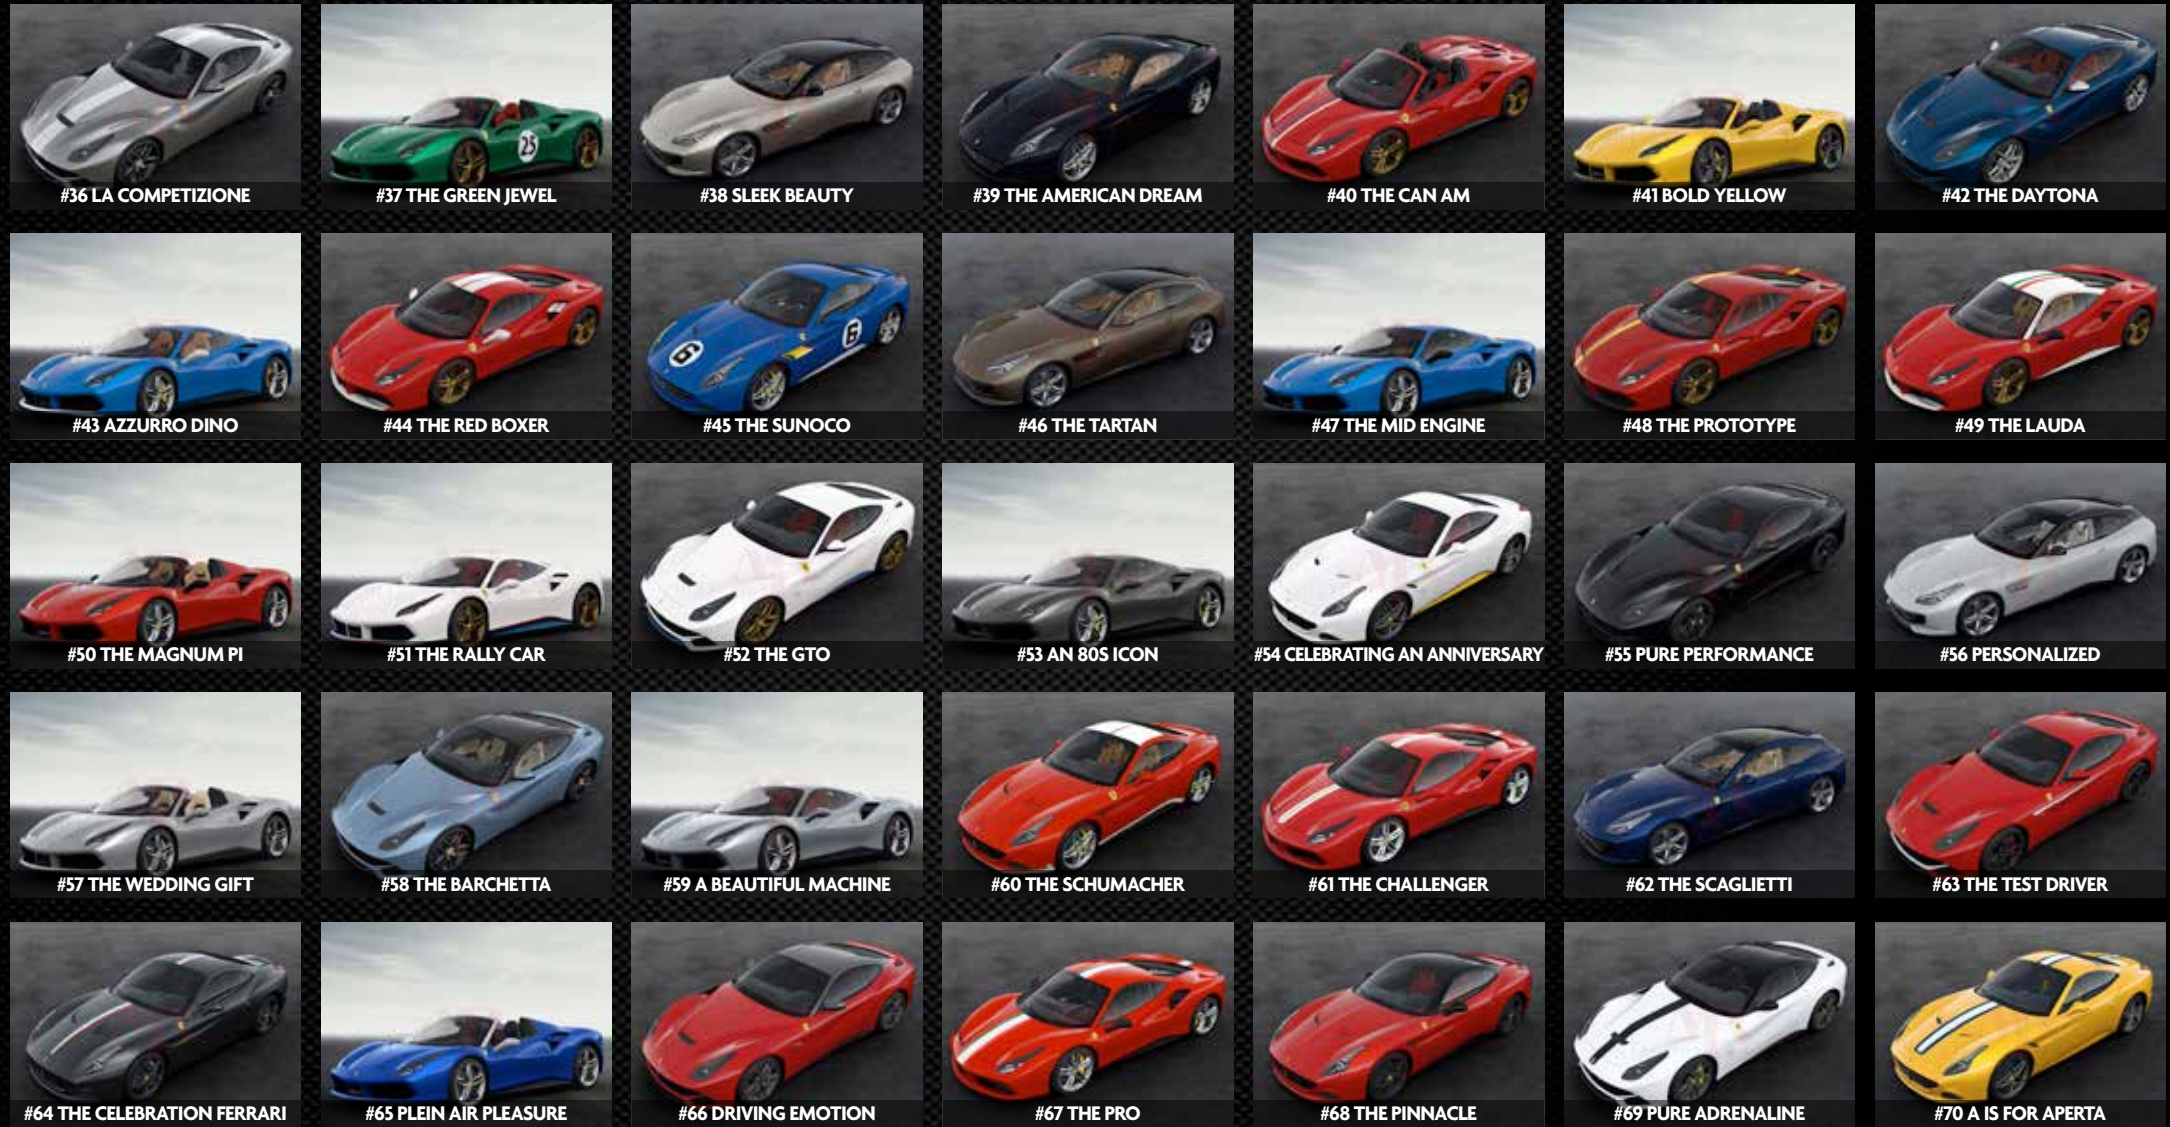

Ferrari 70th collection is composed by all the 70 liveries, inspired by the most iconic models in its history, chosen by Ferrari to celebrate its 70th anniversary. Every livery will be applied to 5 different models: **Ferrari GTC4 Lusso 1:43, Ferrari 488 GTB 1:43, Ferrari 488 Spider 1:43, Ferrari California T 1:43, Ferrari F12 Berlinetta 1:43.** In total, 350 different models will be made, each one in Limited Edition of just 7 pcs (one for each of the 7 decades of Ferrari history). Refer to our website for all Item Codes and to see all the models of this collection.

mrcollection.com/ferrari-70th-the-complete-collection