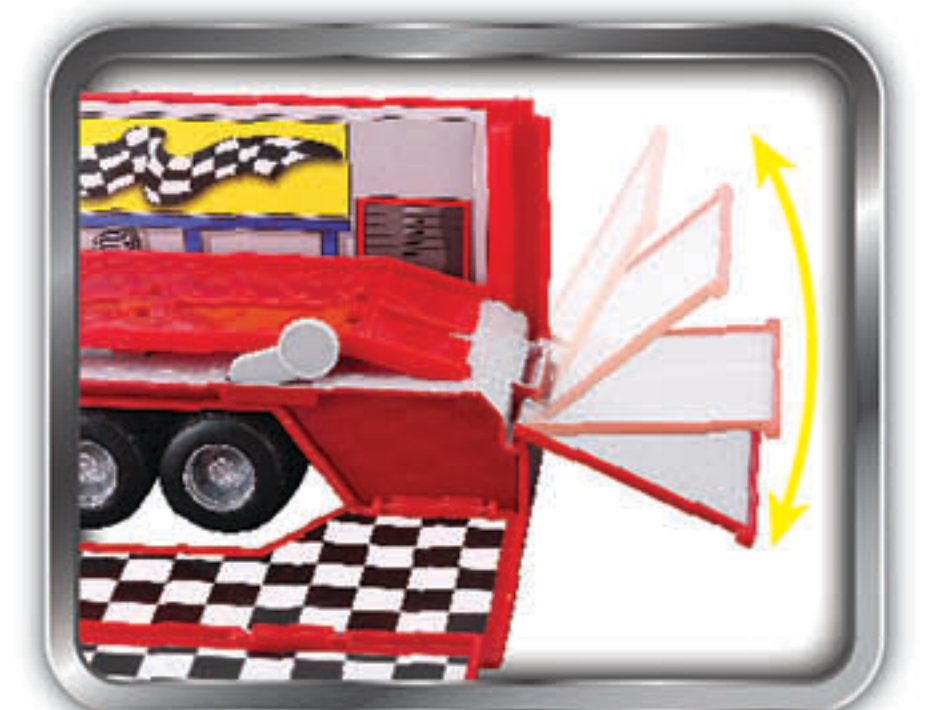

HAULER

- 1 FERRARI DIE-CAST VEHICLE IN 1/43 SCALE
- RACING TRAILER WITH OPENING TAILGATE / RAMP AND SIDE PANEL
- 6 ACCESSORIES

*#18-31202
Outer: 4 pcs.