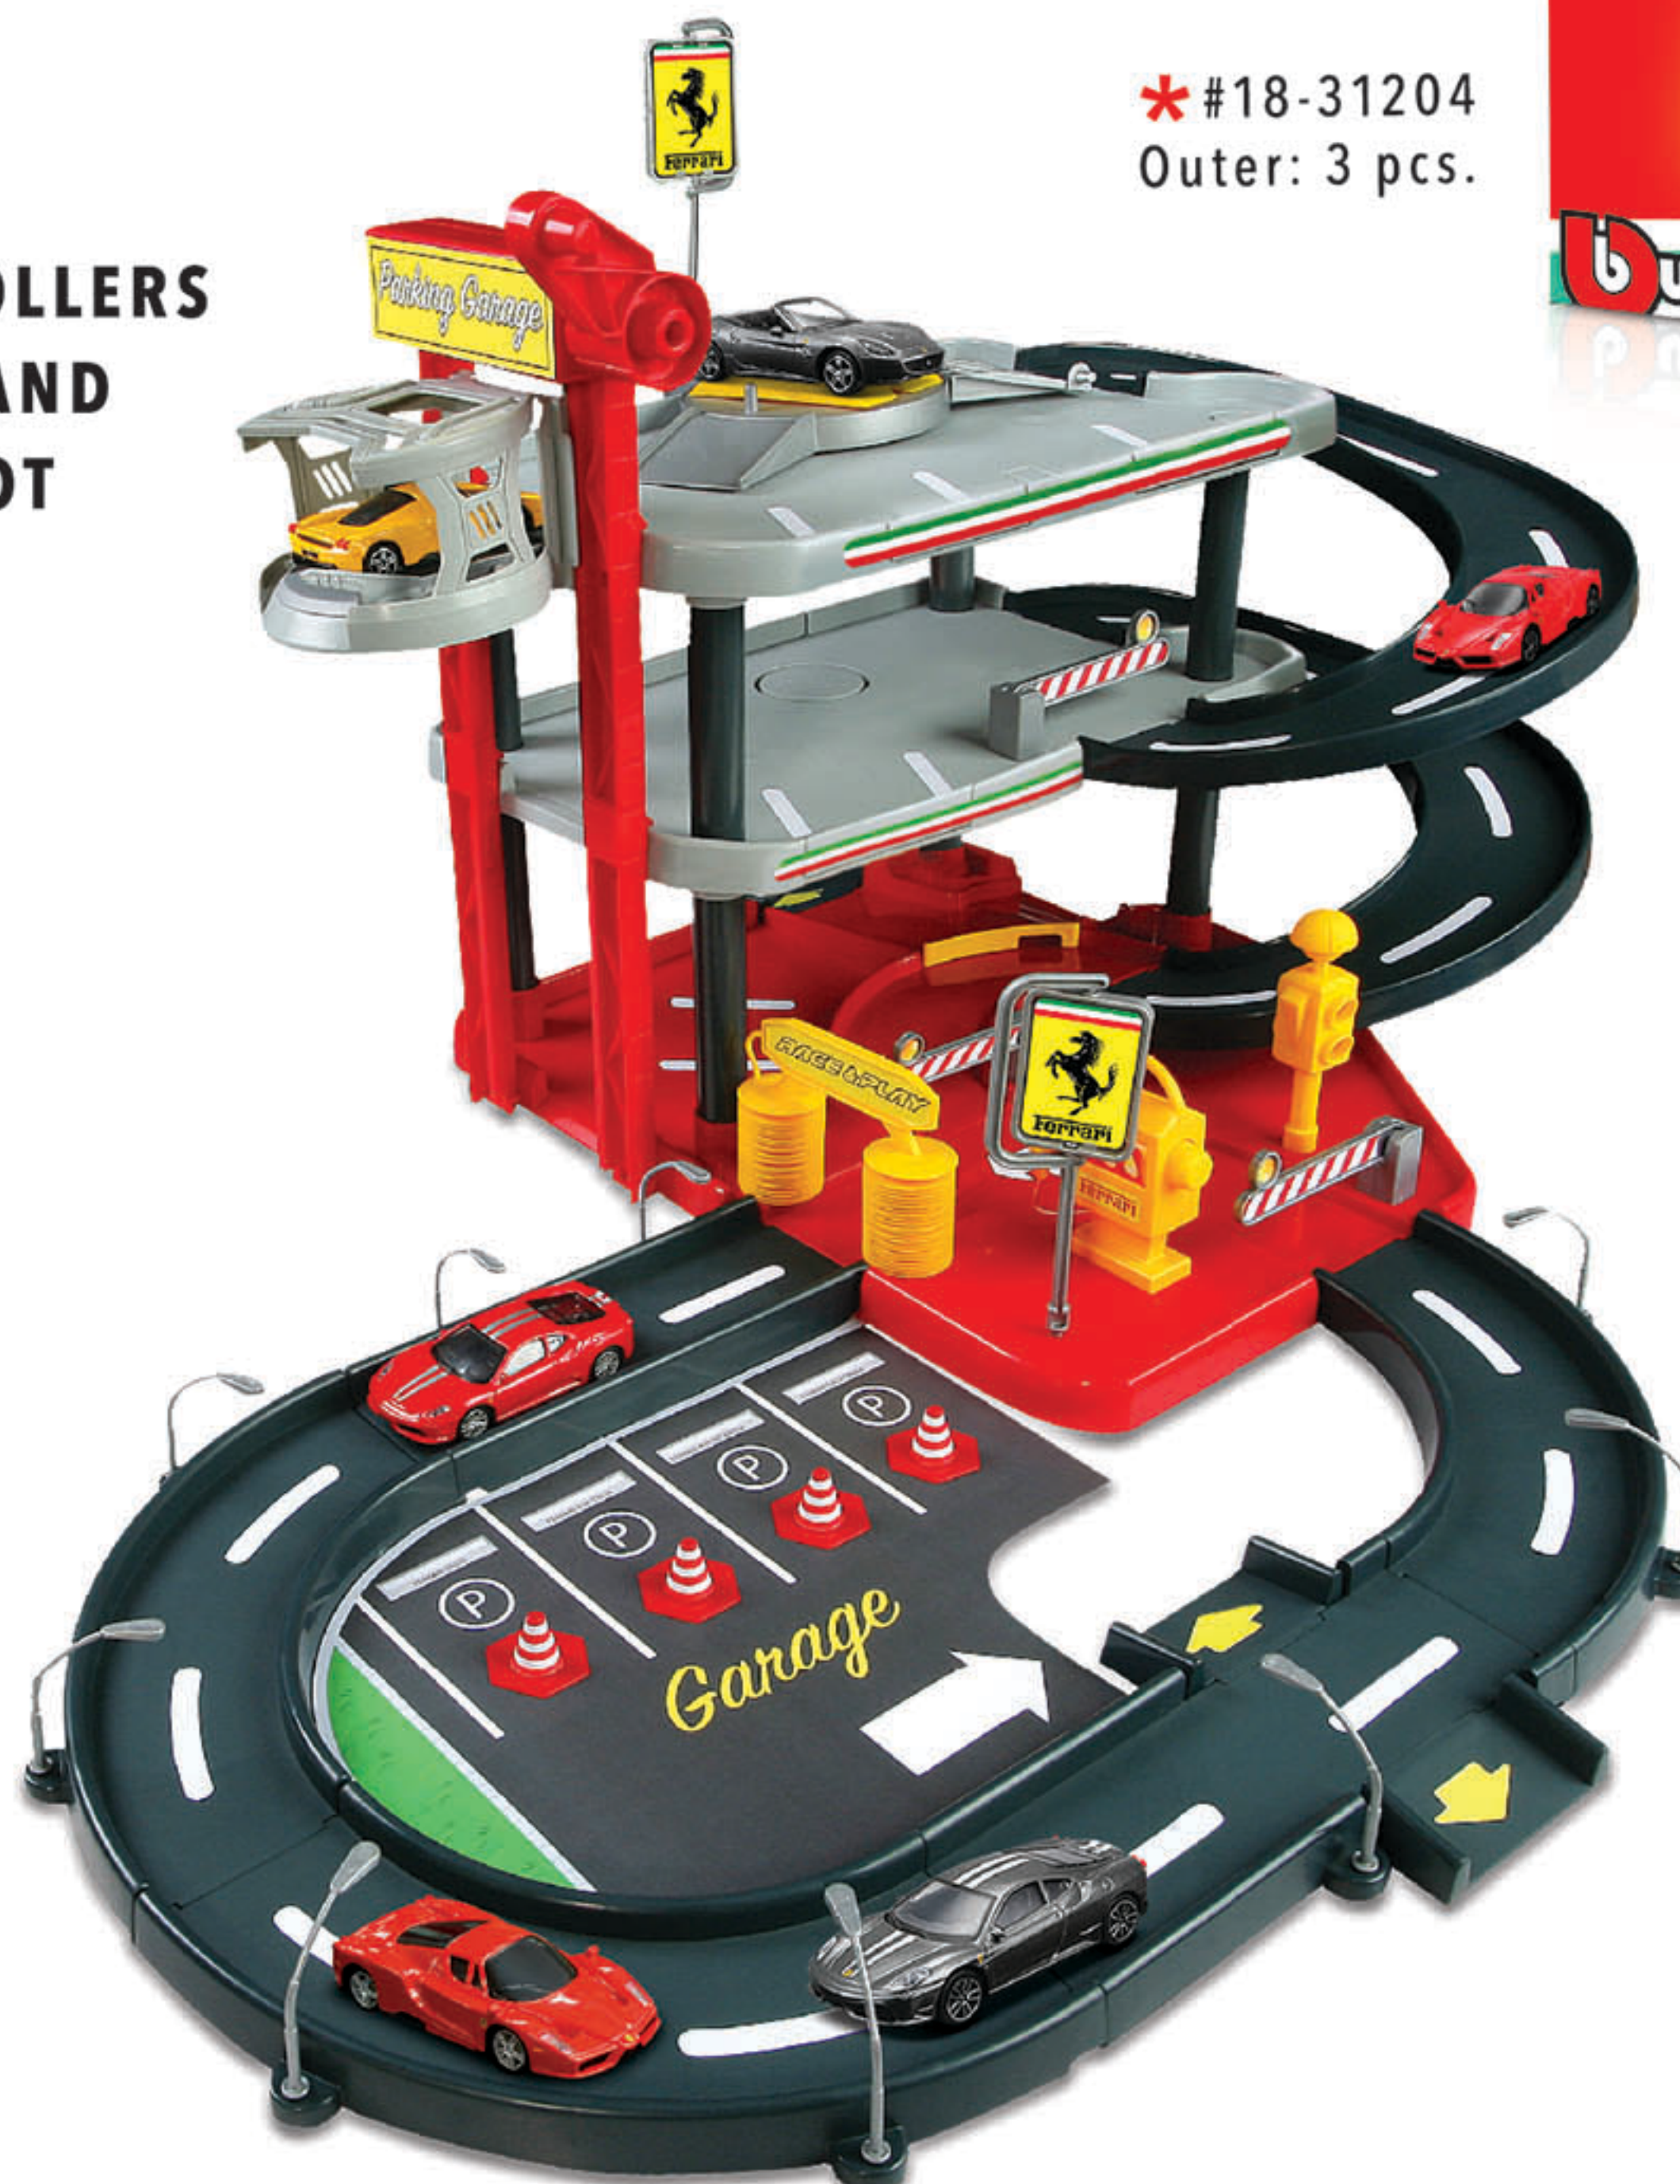

PARKING GARAGE

- 2 FERRARI DIE-CAST VEHICLES IN 1/43 SCALE INCLUDED
- CAR ELEVATOR
- VEHICLE LIFT
- MOVEABLE CAR WASH
- ROTATING CAR WASH ROLLERS
- 1 GAS PUMP, 4 CONES AND CARDSTOCK PARKING LOT

*#18-31204
Outer: 3 pcs.