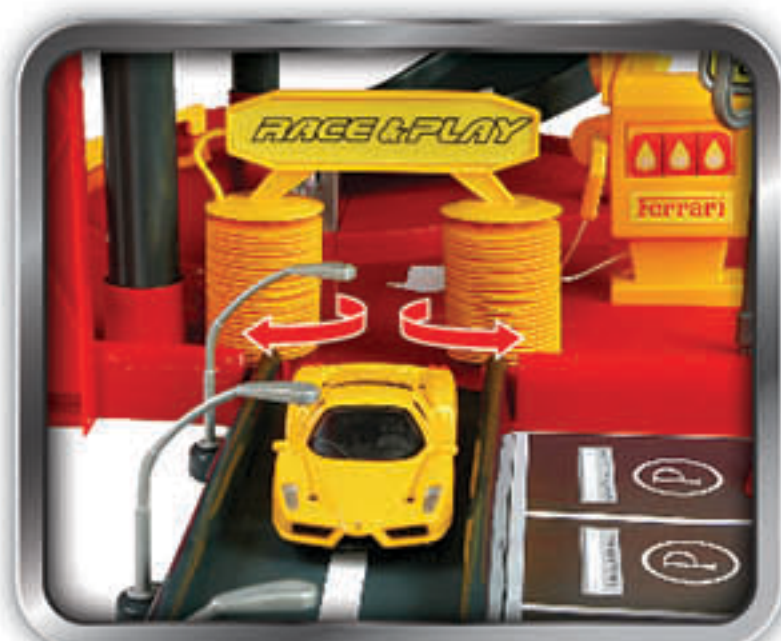

## DUAL LOOP

■ 2 FERRARI DIE-CAST VEHICLES IN 1/43 SCALE

\*#18-31216  
Outer: EU - 6 pcs.,  
US - 4 pcs.

## PARKING GARAGE

- 2 FERRARI DIE-CAST VEHICLES IN 1/43 SCALE INCLUDED
- CAR ELEVATOR
- VEHICLE LIFT
- MOVEABLE CAR WASH
- ROTATING CAR WASH ROLLERS
- 1 GAS PUMP, 4 CONES AND CARDSTOCK PARKING LOT

\*#18-31204  
Outer: 3 pcs.